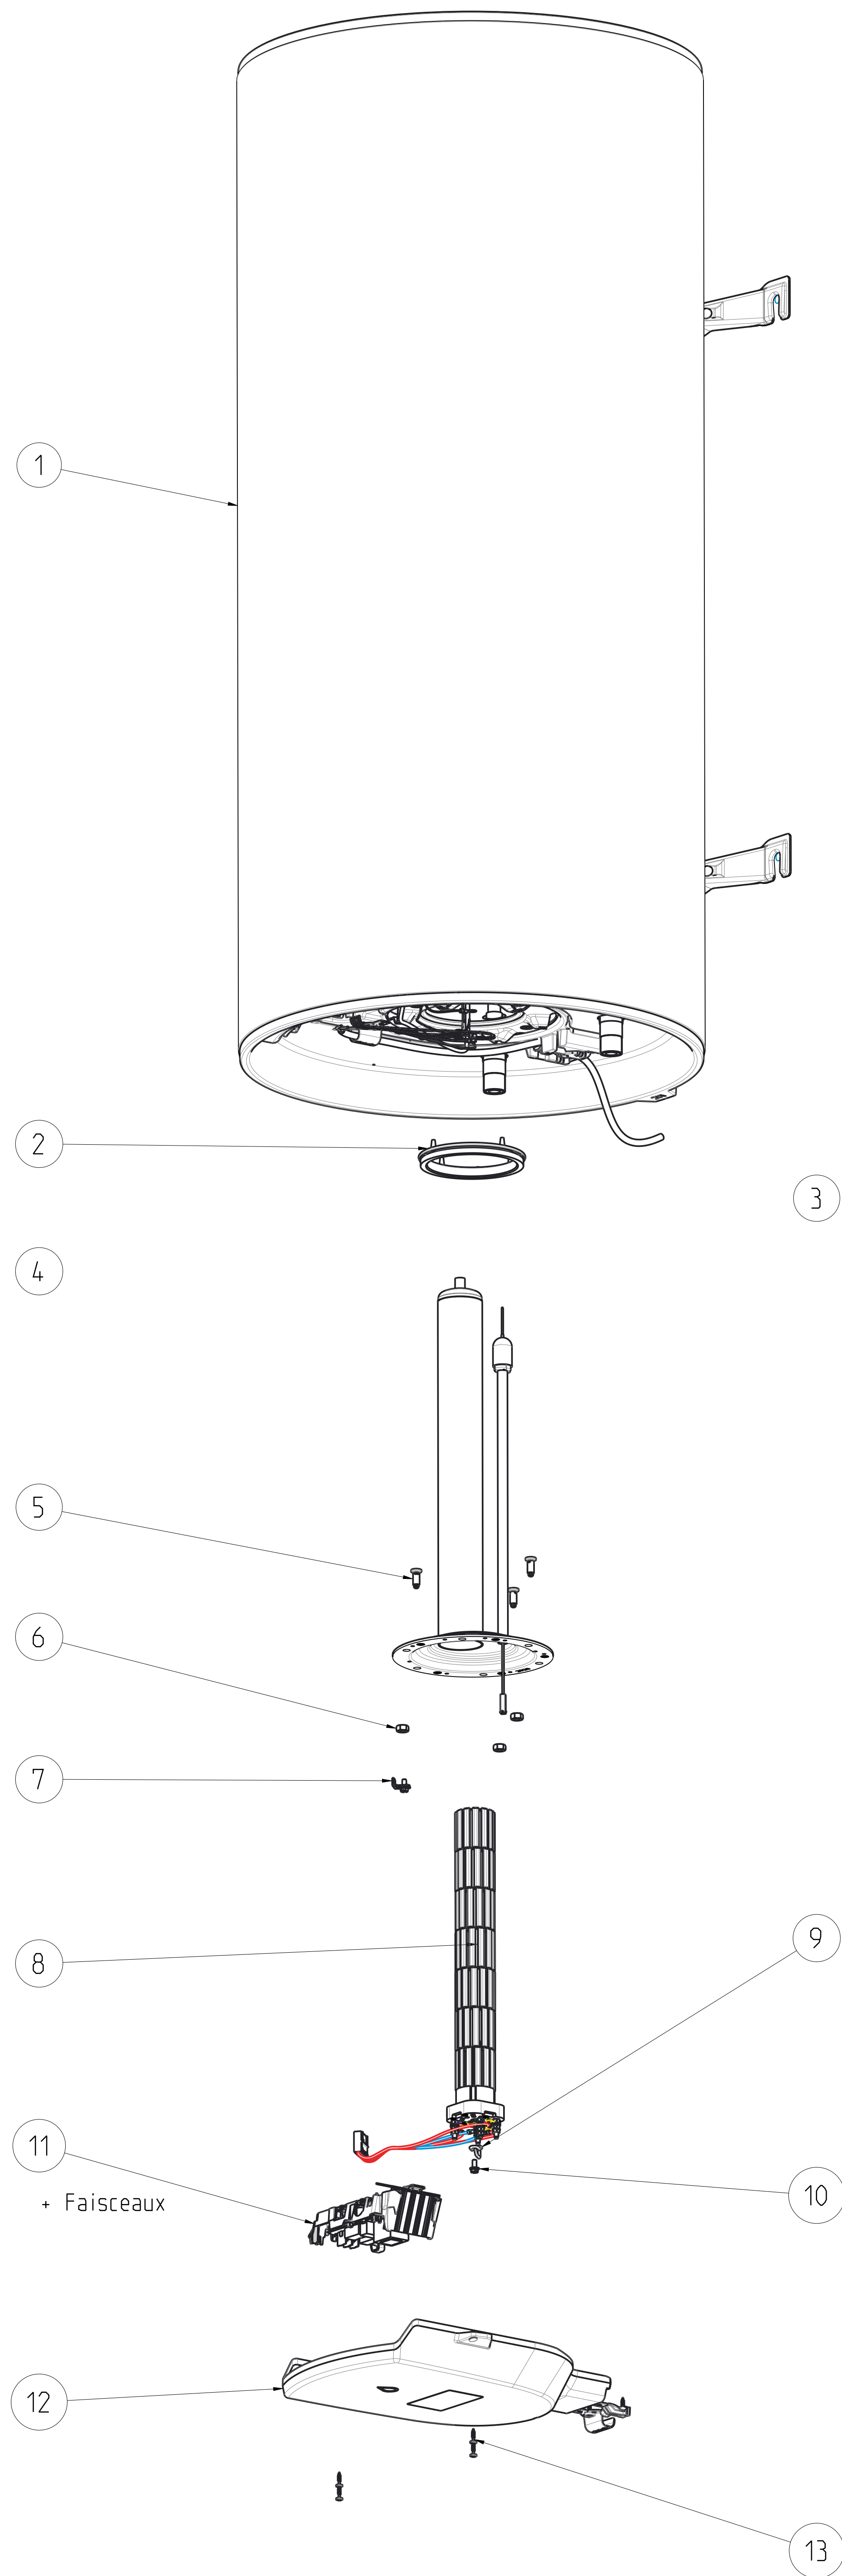

ECHELLE 1/1

Ind	Date	Modification	status	Avis/DM	Modif par
A	26/04/2021	VOIR FOLIO 1			rgesse
Ind	Date	Modification	status	ERP ID	folio
				700 U0707244 I	2/3
creation date	22-mars-2021 10:11	CE_VM-MC_HDG1_200L		PLM ID	REV.
Size	scale			00U07072440	A
AO	1/4				

This drawing can't be, without authorization, neither copied, neither reproduced, or communicated to third. Law of July 14, 1999 on the drawings and the models.