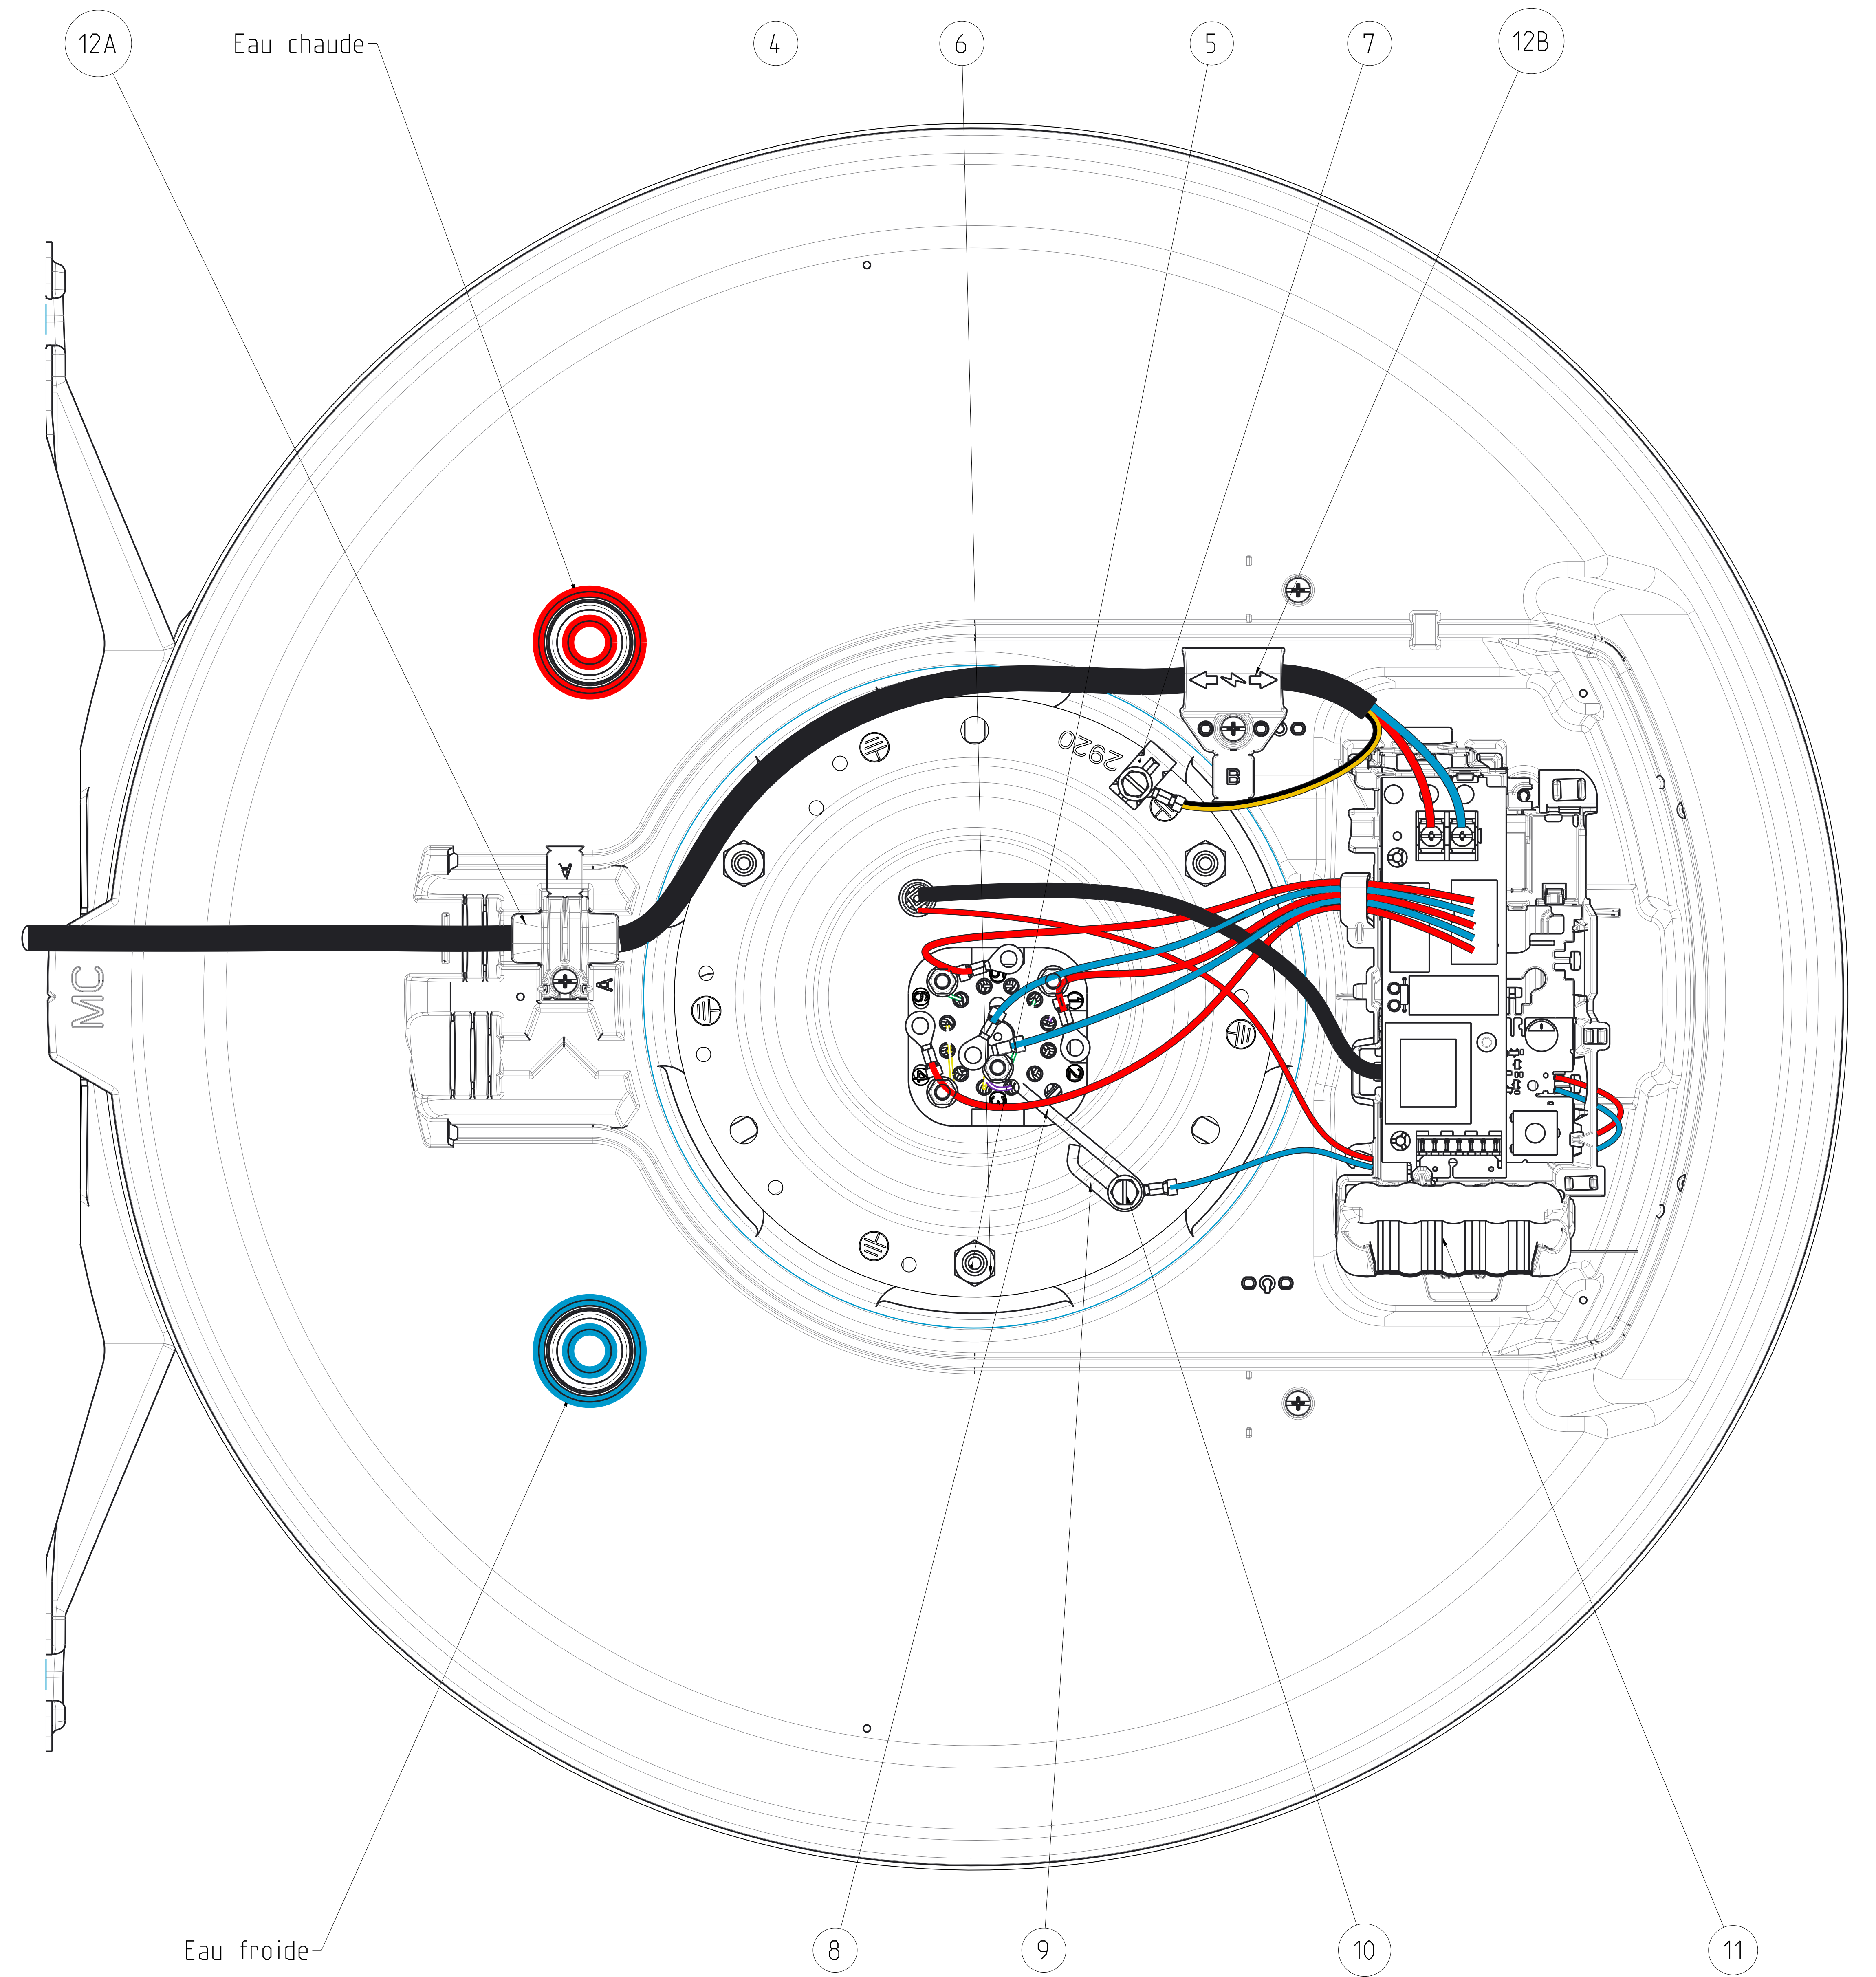

ECHELLE 1/1

Ind	Date	Modification	status	Avis/DM	Modif par
A	26/04/2021	VOIR FOLIO 1			rgesse
Ind	Date	Modification	status	ERP ID	folio
				700 U0707244 I	2/3
creation date	22-mars-2021 10:11	CE_VM-MC_HDG1_200L		PLM ID	REV.
Size	scale			00U07072440	A
AO	1/4				

This drawing can't be, without authorization, neither copied, neither reproduced, or communicated to third. Law of July 14, 1999 on the drawings and the models.