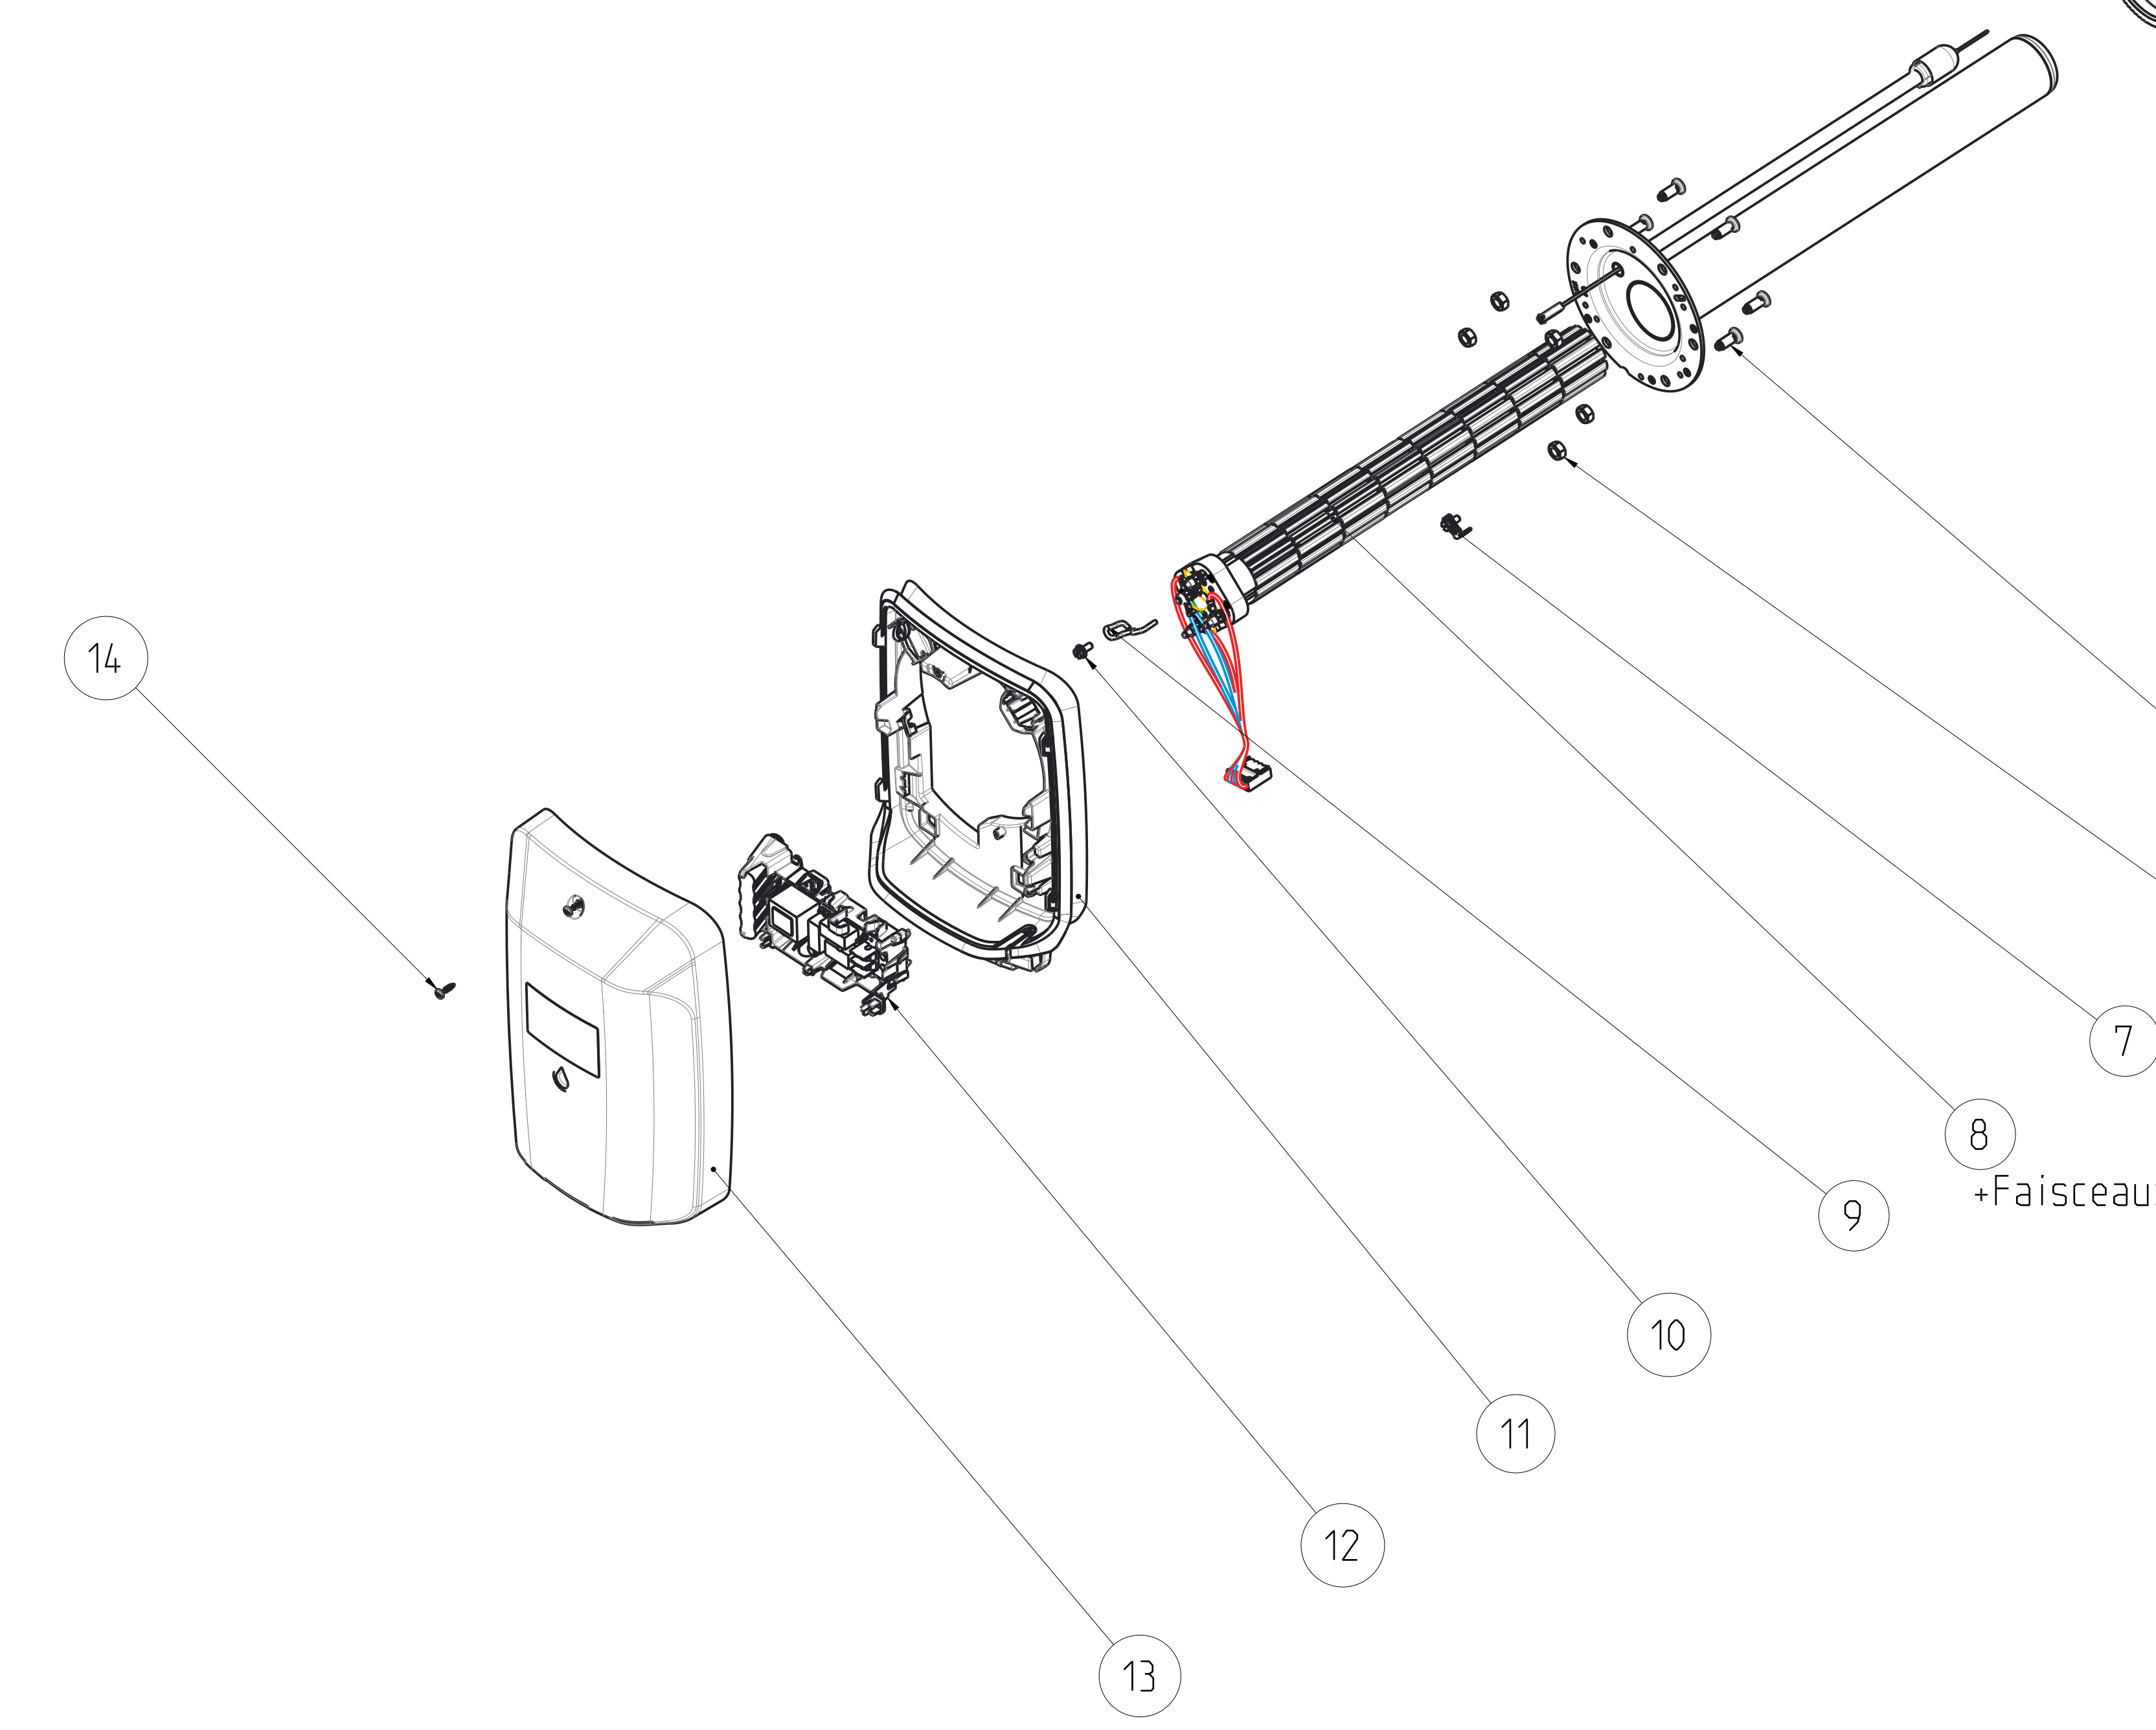

ECHELLE 1/1

Ind	Date	Modification	Avis/DI	Modif par		
-	-	VOIR FOLIO 1	-	-		
Ind	Date	drawn by	checked by	status	ERP ID	folio
-	-	eschaal	-	-	-	2 / 3
creation date	15-oct.-2020 15:31	CE_VS-MC_T1_300L			PLM ID	REV.
AO	1/4	-			00U06984750	A

This drawing can't be, without authorization, neither copied, neither reproduced, or communicated to third. Law of May 10, 1900 on the drawings and the models.