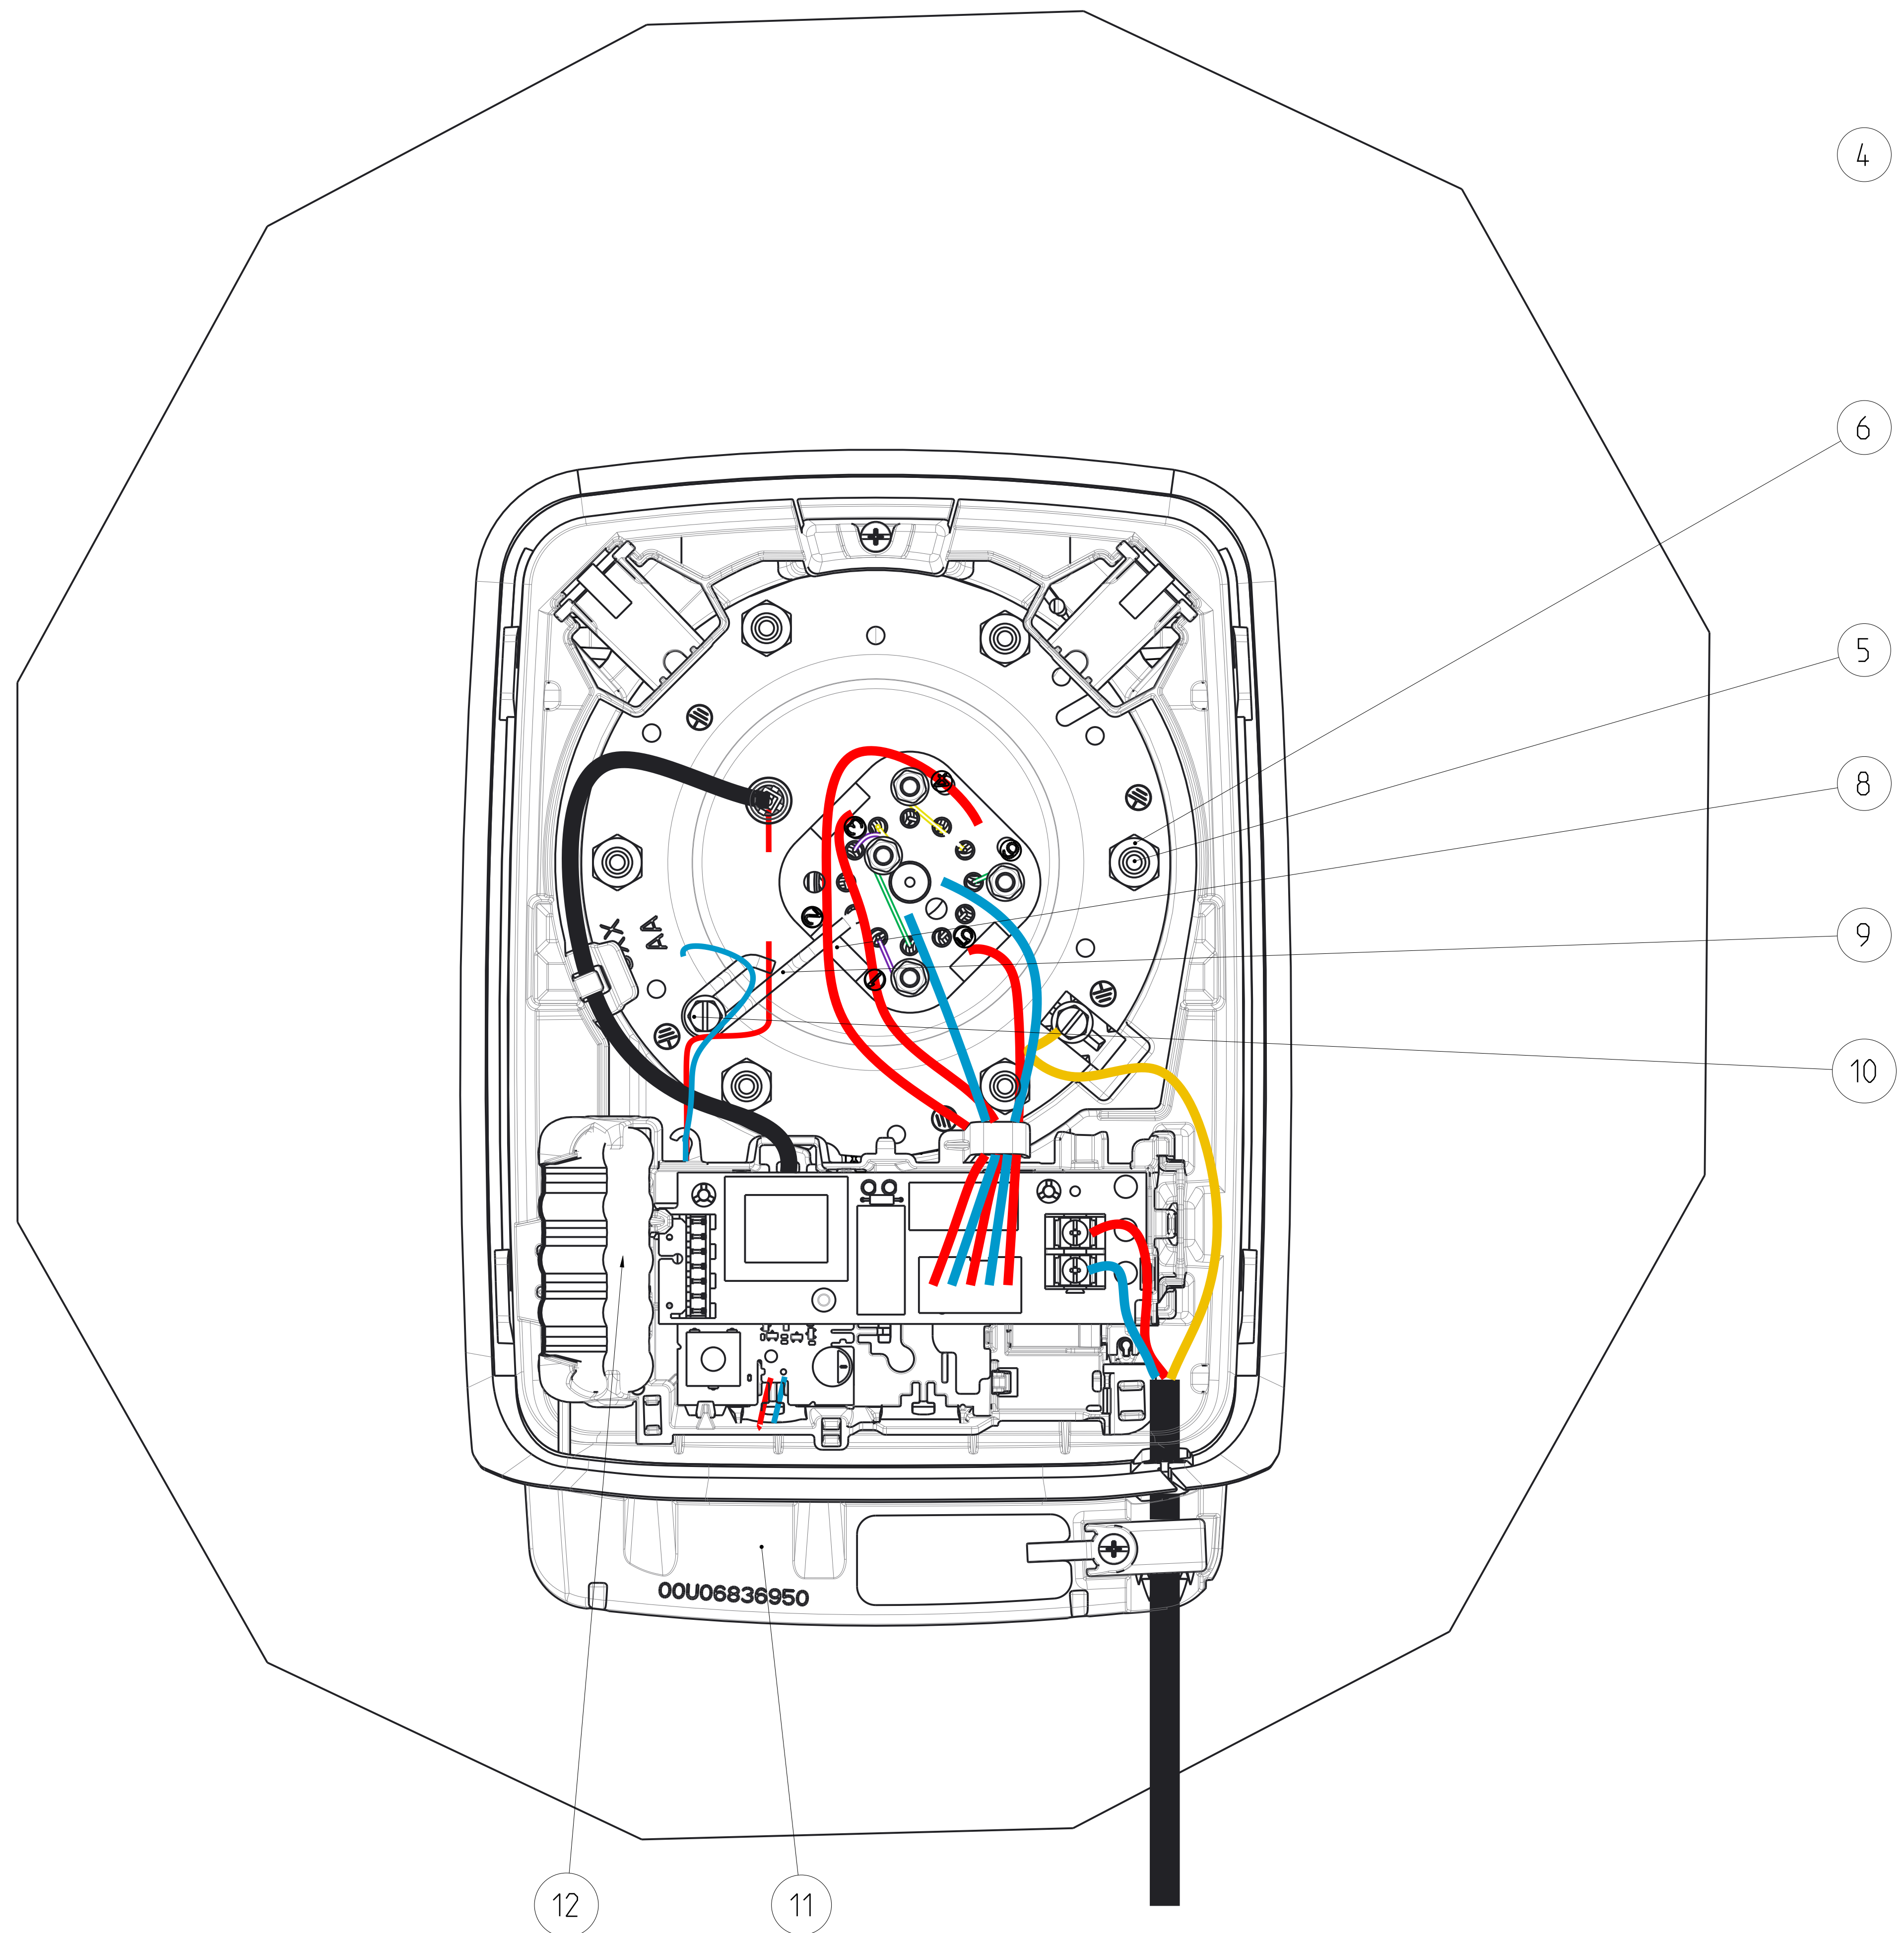

ECHELLE 1/1

Ind	Date	Modification	Avis/DI	Modif par		
-	-	VOIR FOLIO 1	-	-		
Ind	Date	drawn by	checked by	status	ERP ID	folio
-	-	eschaal	-	-	-	2 / 3
creation date	15-oct.-2020 15:31	CE_VS-MC_T1_300L			PLM ID	REV.
AO	1/4	-			00U06984750	A

This drawing can't be, without authorization, neither copied, neither reproduced, or communicated to third. Law of May 10, 1900 on the drawings and the models.