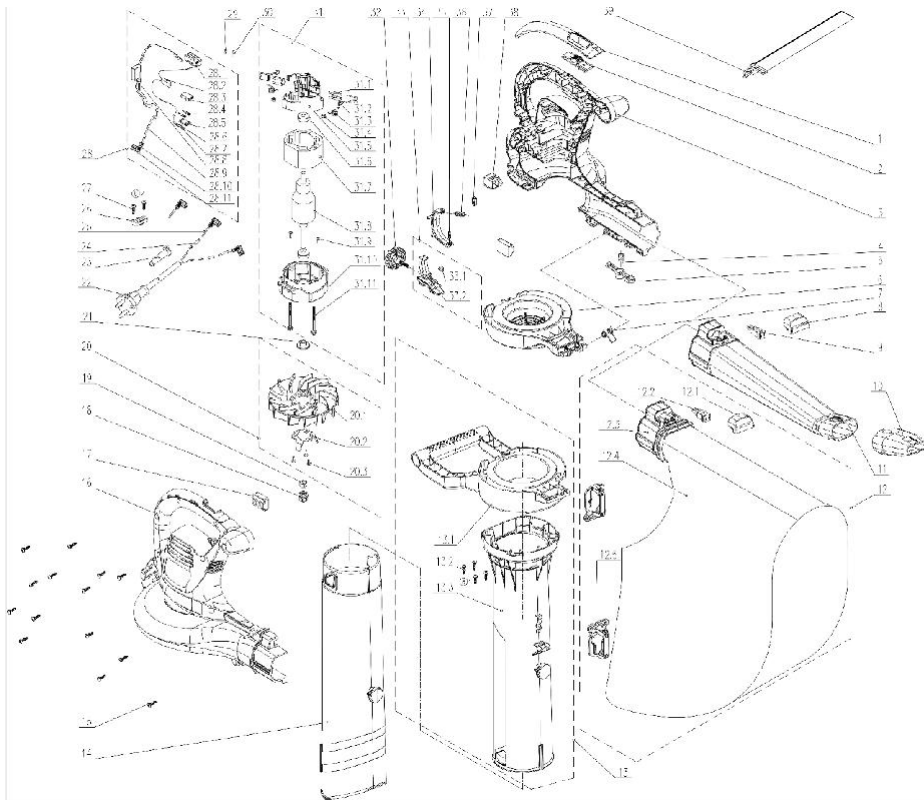

### 6.3 EXPLODED VIEW

POS	REFERENCE	DESCRIPTION
1	202020000169	Buckles Leather
2	8312-620504-0000130	Push Button
3	202016004398	Left Housing
4	8342-511501-0000000	Spring
5	8312-620502-0000130	Button
6	202012000444	Protective Cover
7	207010400010	Spring
8	202030001729	Cover
9	202999001785	Male Terminal
10	202041000010	Flat Nose
11	202054000026	Blow Pipe
12	199068000017	Collecting Bag Assy
13	199049000027	Vac Pipe Assy
13.1	202024002587	Vac Handle
13.2	8SNAB40-16D	Screw
13.3	202155000016	Vac Pipe
14	202155000017	Vac Pipe
15	8SJGB40-16D	Screw
16	202016004399	Right Housing
17	202017000061	Rubber
18	8207-620201-0001710	Nut
19	8NA-08D01	Nut
20	199050000005	Fan Assy
20.1	207109900130	Fan
20.2	201045000173	Blade
20.3	8SNAB40-12D	Screw
21	8334-620101-0000000	Shaft Sleeve
22	207020100009	Plug
23	8332-532101-0100020	Bacle Sheath

24	233-1005	Heat shrinkable tube
25	8413-430206-0100020	Connecting Wire
26	8184-282101-0001720	Plate
27	8SJGB40-12D	Screw
28	199084000063	Connecting Assy
29	239-0044	Copper Tape
30	233-1003	Heat shrinkable tube
31	A072008-020-00	Motor Assy
31.1	207129900051	Brush Holder
31.2	207110800001	Carbon Brush
31.3	207010300023	Spring
31.4	207320100004	Nut
31.5	202031000607	Motor Carrier
31.6	207390100001	Bearing
31.7		Stator Assy
31.8		Rotor Assy
31.9	8SNAB30-06	Screw
31.10	209204000006	Motor Carrier
31.11		Screw
32	202028000173	Knob
33	199999001760	Push Rod Assy
33.1	8NA-05DL	Nut
33.2	202153000045	Push Rod
34	202171000016	Rotating Rod
35	8342-732805-0000000	Spring
36	207010100064	Spring
37	8301-855101-0001710	Switch Slider
38	8042-522505-0000010	Switch
39	208008000048	Strap