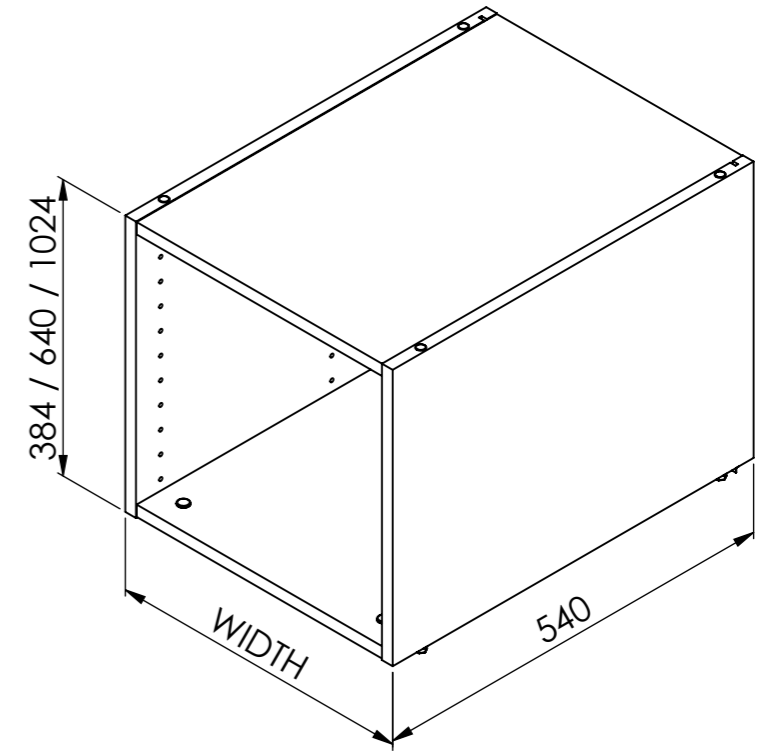

SPACEO HOME CABINETS

DEPTH 540
HEIGHT 384 / 640 / 1024

REP	QTY	PART NUMBER	REV	DESCRIPTION
1	2	23R14P03-CABI-1	D	SIDE PANEL - PARAMETRIC
2	2	23R14P03-CABI-2	E	TOP / BOTTOM PANEL - PARAMETRIC
3	1	23R14P03-CABI-3	F	BACK PANEL - PARAMETRIC
4	8	ADEO-0001-0002	B	Euroscrow D6.2x13.5
5	2	ADEO-0001-0046	C	Wood screw Ø4x25
6	12	ADEO-0002-0002	B	Wood dowel
7	8	ADEO-0002-0003	C	Eccentric box P12 D15
8	8	ADEO-0002-0004	C	Eccentric axle L34
9	6	ADEO-0002-0008	B	Back panel lock
10	2	ADEO-0002-0010	A	Wood dowel Ø 8x40
11	2	ADEO-0003-0009	C	Wall bracket
12	8	ADEO-0005-0002	A	Cover cap Ø 15
13	4	ADEO-0005-0003	A	Cover cap Ø 8
14	4	ADEO-0006-0004	A	Foot adjustable
15	1	ADEO-0007-0002	A	Open-ended spanner
16	2	ADEO-0008-0002	C	SPACER

Romain DEBOVE

Yann THEIL

MATERIAL:	DO NOT SCALE DRAWING	SHEET 8 OF 8
SURFACE:	TITLE:	23R14P03-CABI-0 I
LINEAR TOLERANCE: mm ANGULAR TOLERANCE: deg	DESCRIPTION:	
WEIGHT: 11051.66 g	SCALE: 1:10 UNIT: mm FORMAT: A3	CABINET - PARAMETRIC
AUTOR: A.Przadka CHECKER: A.Przadka	STATUS:	
DATE: 14/09/2022	This drawing is the exclusive property of ADEO . Any reproduction in part or whole without the written permission of ADEO is prohibited.	