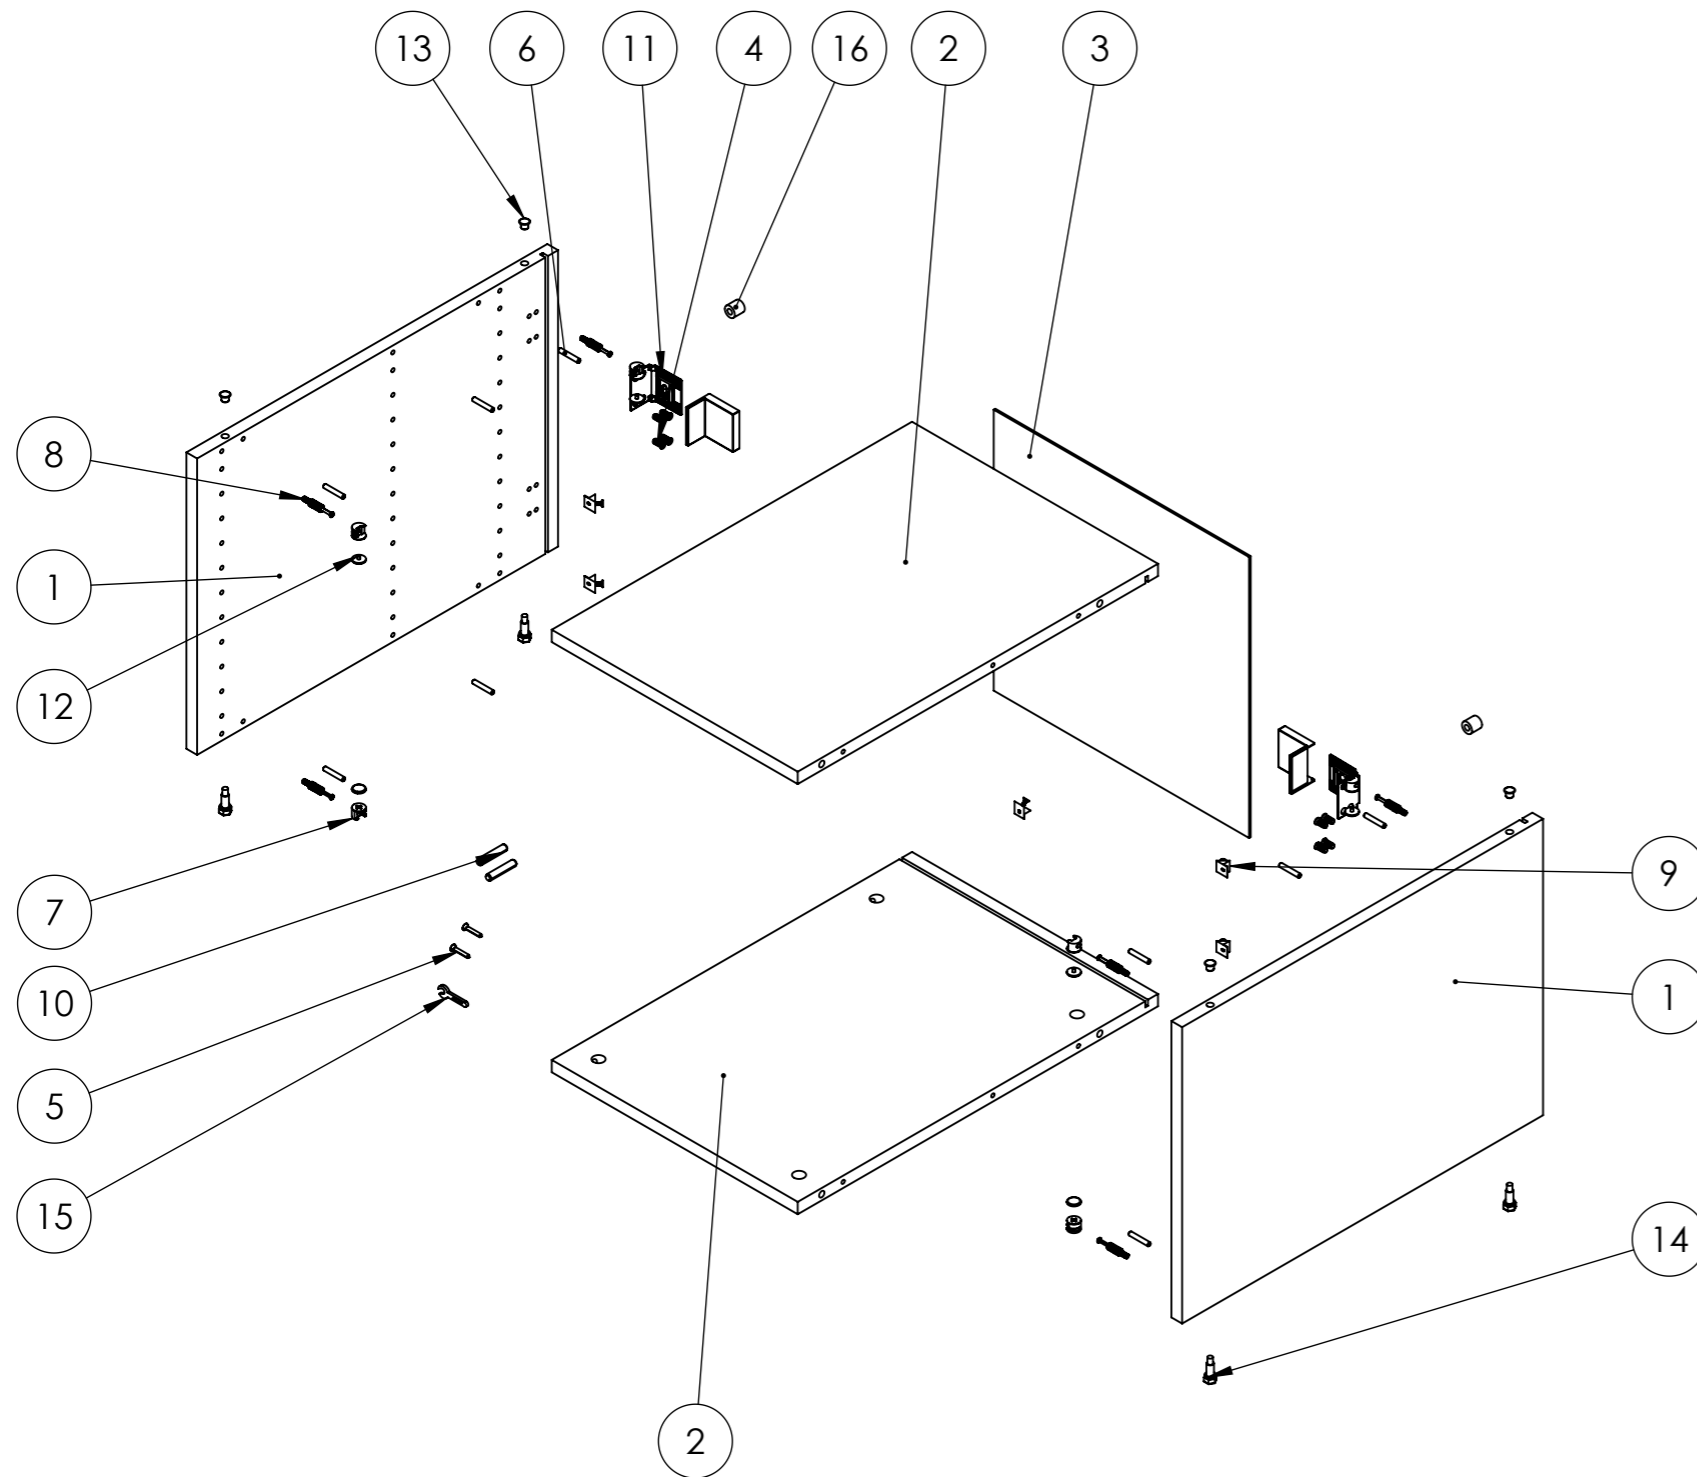

SPACEO HOME CABINETS

DEPTH 540
HEIGHT 384 / 640 / 1024

REP	QTY	PART NUMBER	REV	DESCRIPTION
1	2	23R14P03-CABI-1	D	SIDE PANEL - PARAMETRIC
2	2	23R14P03-CABI-2	E	TOP / BOTTOM PANEL - PARAMETRIC
3	1	23R14P03-CABI-3	F	BACK PANEL - PARAMETRIC
4	8	ADEO-0001-0002	B	Euroscrow D6.2x13.5
5	2	ADEO-0001-0046	C	Wood screw Ø4x25
6	12	ADEO-0002-0002	B	Wood dowel
7	8	ADEO-0002-0003	C	Eccentric box P12 D15
8	8	ADEO-0002-0004	C	Eccentric axle L34
9	6	ADEO-0002-0008	B	Back panel lock
10	2	ADEO-0002-0010	A	Wood dowel Ø 8x40
11	2	ADEO-0003-0009	C	Wall bracket
12	8	ADEO-0005-0002	A	Cover cap Ø 15
13	4	ADEO-0005-0003	A	Cover cap Ø 8
14	4	ADEO-0006-0004	A	Foot adjustable
15	1	ADEO-0007-0002	A	Open-ended spanner
16	2	ADEO-0008-0002	C	SPACER

Romain DEBOVE

Yann THEIL

MATERIAL:	DO NOT SCALE DRAWING	SHEET 8 OF 8
SURFACE:	TITLE:	23R14P03-CABI-0 I
LINEAR TOLERANCE: mm ANGULAR TOLERANCE: deg	DESCRIPTION:	
WEIGHT: 11051.66 g	SCALE: 1:10 UNIT: mm FORMAT: A3	CABINET - PARAMETRIC
AUTOR: A.Przadka CHECKER: A.Przadka	STATUS:	
DATE: 14/09/2022	This drawing is the exclusive property of ADEO . Any reproduction in part or whole without the written permission of ADEO is prohibited.	