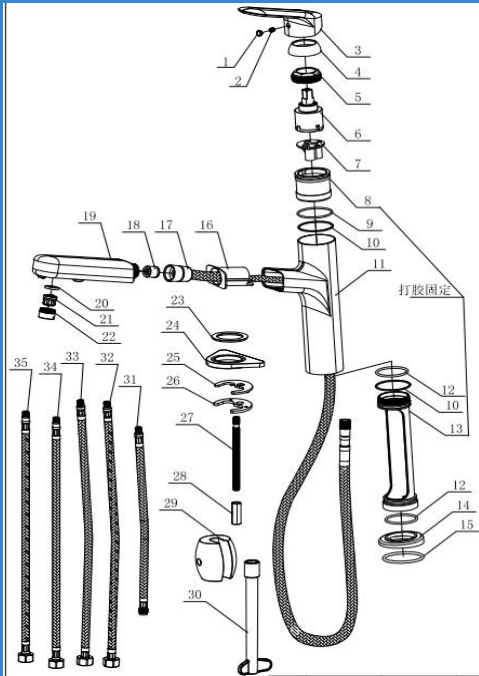

DRAWING FINISH GOOD

ITEM	NAME
0	ICONE KITCHEN MIXER
1	Plug
2	Screw
3	Handle
4	37 Beauty cover
5	Cartridge nut
6	Cartridge
7	cartridge seat
8	Cartridge house
9	O ring
10	Friction ring
11	BODY
12	O ring
13	Sleeve
14	Base ring
15	O ring
16	Spout protect sleeve
17	Pull out shower hose
18	check valve
19	Hand shower
20	washer
21	aerator insert
22	aerator housing
23	gasket
24	stabilization board
25	gasket
26	metal gasket
27	thread rod
28	nut
29	counter weight
30	ADEO KEY
31	outlet hose
32	TAQ-PEX-DN6-ACB H1/2-M8X1 L12-550-R
33	TAQ-PEX-DN6-ACB H1/2-M8X1 L12-550
34	TAQ-PEX-DN6-ACB H3/8-M8X1 L12-550-R
35	TAQ-PEX-DN6-ACB H3/8-M8X1 L12-550

QTY/UNIT	MANUFAC TURER NAME	MANUFACTURER REF	SIZE / WEIGHT/DIAMETER	MATERIAL AND GRADE	FINISHING
	GAOAO		2062		
1	GAOAO	u43164GY		ABS	
1	GAOAO	g24199		Stainless Steel	
1	GAOAO	f07255CJA		Zinc alloy	CHROME 3 PLATING
1	GAOAO	t09010CJA	2	ABS	CHROME 3 PLATING
1	GAOAO	w21212	8	PP66+53%GF	
1	SEDAL	08EN35S1503	46	-	
1	GAOAO	b03071E-2	57	brass	
1	GAOAO	f37271CJA	80	Zinc alloy	
1	GAOAO	m19149N		EPDM	
2	GAOAO	x26402		plastic	
1	GAOAO	f03072CJA	593	Zinc alloy	CHROME 3 PLATING
2	GAOAO	m19306N		EPDM	
1	GAOAO	f37272NP	230	Zinc alloy	
1	GAOAO	f38285CJA	64	Zinc alloy	
1	GAOAO	m19057N	1	EPDM	
1	GAOAO	v37273GY15	8	POM	
1	TUCAI	806158CJEA-A	110	nylon	
1	Neoperl	30404300000	2	POM	
1	GAOAO	804364CJA	-	-	CHROME 3 PLATING
1	GAOAO	m26855N		EPDM	
1	Neoperl	43.0105.000	1	POM	
1	GAOAO	c10094CJA	7	brass	CHROME 3 PLATING
1	GAOAO	k26836R	2	rubber	
1	GAOAO	t42070	19	ABS	
1	GAOAO	k26820R	3	rubber	
1	GAOAO	g42069	19	IRON	
1	GAOAO	g24403	43	Stainless Steel	
1	GAOAO	g23371	13	Stainless Steel	
1	GAOAO	809018	435	-	
1	GAOAO	w24402BK	34	PA66	
1	TUCAI	544602	25	nylon	
1	TUCAI	544012	56	-	
1	TUCAI	544013	56	-	
1	TUCAI	544003	46	-	
1	TUCAI	544002	46	-	