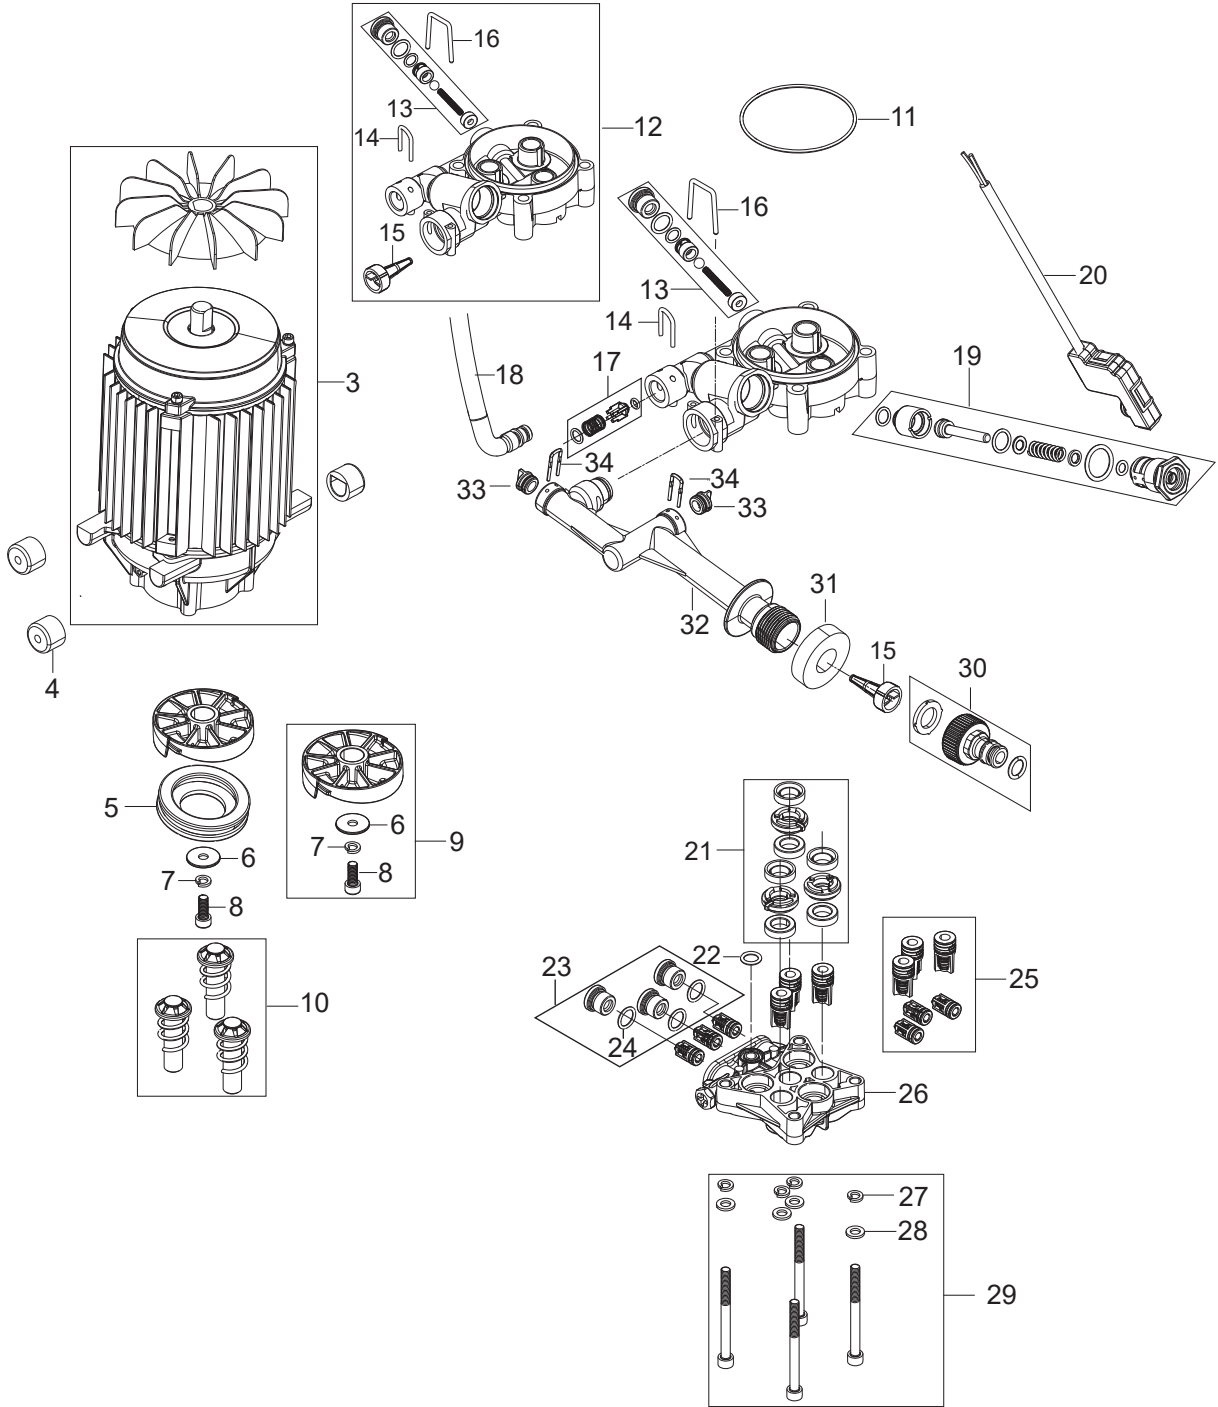

Excellent 160

MOTOR PUMP

EXCELLENT 160-10

2022.10.25

2022.11.02

No.	Part No.	Qty.	Description	Part Note
3	128501741	1	MOTOR MODULE 2.1KW ALU 50HZ	
4	128501742	1	VIBRATION DAMPER	
5	128500605	1	THRUST BALL BEARING	
6	127130066	1	WASHER D22XD6.4X1.5	
7	127500050	1	SPRING WASHER	
8	128500608	1	SCREW M6X16 10.9 FZB ISO4762	
9	128501744	1	WOBBLE DISC NA01 10°	
10	128500616	1	PISTON COMPLETE KIT 3PCS	
11	127440078	1	O-RING 72X2 SH90	
12	128500618	1	CYLINDERBLOCK KIT W.EASY START	
13	128500619	1	EASY START KIT	
14	128500620	1	U-PIN OUTLET	
15	128500195	1	INLET FILTER MESH SP	
16	128500675	1	U-PIN INLET	
17	128500624	1	NON RETURN VALVE COMPLETE	
18	128501623	1	INTERNAL HP HOSE KIT	
19	128500625	1	START/STOP VALVE D3.2	
20	128501746	1	MICROSWITCH BOX COMPLETE	
21	128500993	1	THRUST COLLAR WATER KIT	
22	128500630	1	O-RING 10.0X2.2 NBR 90	
23	128500851	1	PRESSURE VALVE PLUG KIT	
24	127440085	1	O-RING 11.7X2.0 SH90	
25	128500855	1	INLET OUTLET VALVE 6PCS	
26	128500633	1	CYLINDER HEAD R CYLINDER HEAD	
27	127500029	1	WASHER	
28	127500050	1	SPRING WASHER	
29	128501635	1	SCREW M6X70 DIN 912 4PCS	
30	106404529	1	GARDENA COMPATIBLE MALE 3/4" ACCESSORY	
31	128500578	1	INLET GASKET	
32	128501747	1	WATER INLET NA FLOW A	
33	128501748	1	CAP SEAL INLET	
34	128501749	2	U-PIN SEAL CAP 8x22.5x1.8