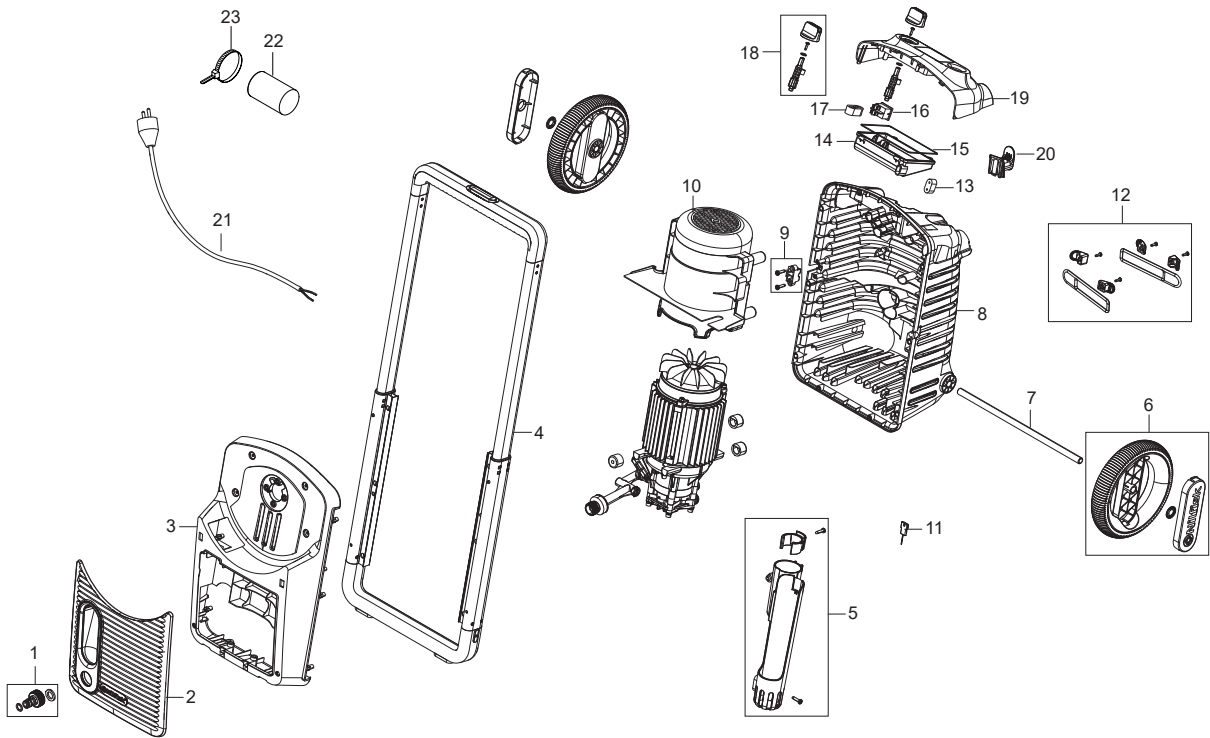

PARTS LIST

TABLE OF CONTENTS

Overview1
Hose reel3
Motor Pump5
Accessories7

Excellent 160

No.	Part No.	Qty.	Description	Part Note
1	106404529	1	GARDENA COMPATIBLE MALE 3/4" ACCESSORY	
2	128501719	1	FRONT COVER KIT	
3	128501720	1	FRONT CABINET	
4	128501721	1	HANDLE COMPLETE	
5	128501722	1	GUN AND LANCE HOLDER	
6	128501723	1	WHEEL	
7	128501724	1	WHEEL AXLE	
8	128501725	1	REAR CABINET	
9	128501726	1	WIRE HOLDER AND 2x SCREW	
10	128501727	1	MOTOR COVER	
11	128501728	1	CLEANING TOOL BLUE	
12	128501729	1	HOOKS AND STRAPS	
13	128501730	1	EPDM SEAL for IPX5-5v	
14	128501731	1	COVER PCBA BOTTOM	
15	128501732	1	O-RING 138x1.5 NBR SH70	
16	128501733	1	MAIN SWITCH 16(14)	
17	128501734	1	SEAL FOR IPX5 230V	
18	128501735	1	SWITCH KNOB AND AXLE and O-RING	
19	128501736	1	COVER FOR ELECTRIC PARTS 160 170	
20	128501737	1	CABLE HOOK	
21	128501738	1	POWER CABLE EU	
21	128501739	1	POWER CABLE UK	
22	128501740	1	CAPACITOR 50UF	
23	1814741	1	CABLE TIE	
NS	128501691	1	10 PCS 4C BOX EXCELLENT 160	

Excellent 160

HOSE REEL

EXCELLENT 160-10

2022.08.03

2022.10.26

No.	Part No.	Qty.	Description	Part Note
1	128501750	1	HANDLE GRIP	
2	128501751	1	HOSE REEL COVERS AND AXLE	
3	128501752	1	HOSE REEL SUPPORT	
4	128501629	1	ADAPTER SYSTEM	
5	128501630	1	GASKETS FOR ADAPTER SYSTEM	