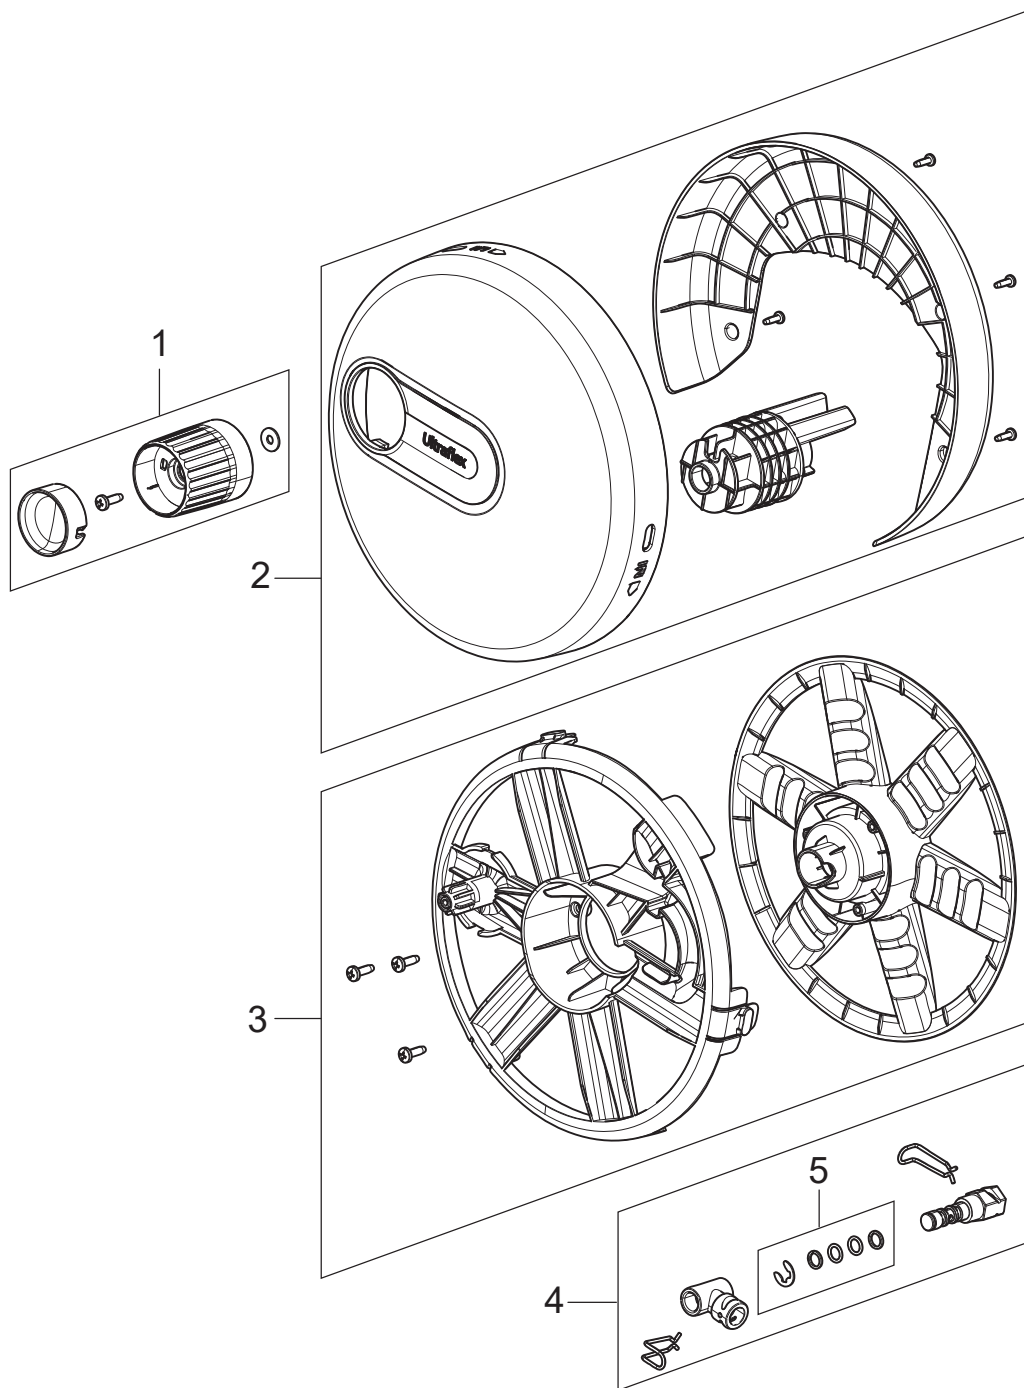

PARTS LIST

TABLE OF CONTENTS

Overview1
Hose reel3
Motor Pump5
Accessories7

Excellent 160

No.	Part No.	Qty.	Description	Part Note
1	106404529	1	GARDENA COMPATIBLE MALE 3/4" ACCESSORY	
2	128501719	1	FRONT COVER KIT	
3	128501720	1	FRONT CABINET	
4	128501721	1	HANDLE COMPLETE	
5	128501722	1	GUN AND LANCE HOLDER	
6	128501723	1	WHEEL	
7	128501724	1	WHEEL AXLE	
8	128501725	1	REAR CABINET	
9	128501726	1	WIRE HOLDER AND 2x SCREW	
10	128501727	1	MOTOR COVER	
11	128501728	1	CLEANING TOOL BLUE	
12	128501729	1	HOOKS AND STRAPS	
13	128501730	1	EPDM SEAL for IPX5-5v	
14	128501731	1	COVER PCBA BOTTOM	
15	128501732	1	O-RING 138x1.5 NBR SH70	
16	128501733	1	MAIN SWITCH 16(14)	
17	128501734	1	SEAL FOR IPX5 230V	
18	128501735	1	SWITCH KNOB AND AXLE and O-RING	
19	128501736	1	COVER FOR ELECTRIC PARTS 160 170	
20	128501737	1	CABLE HOOK	
21	128501738	1	POWER CABLE EU	
21	128501739	1	POWER CABLE UK	
22	128501740	1	CAPACITOR 50UF	
23	1814741	1	CABLE TIE	
NS	128501691	1	10 PCS 4C BOX EXCELLENT 160	

Excellent 160

HOSE REEL

EXCELLENT 160-10

2022.08.03

2022.10.26

No.	Part No.	Qty.	Description	Part Note
1	128501750	1	HANDLE GRIP	
2	128501751	1	HOSE REEL COVERS AND AXLE	
3	128501752	1	HOSE REEL SUPPORT	
4	128501629	1	ADAPTER SYSTEM	
5	128501630	1	GASKETS FOR ADAPTER SYSTEM	