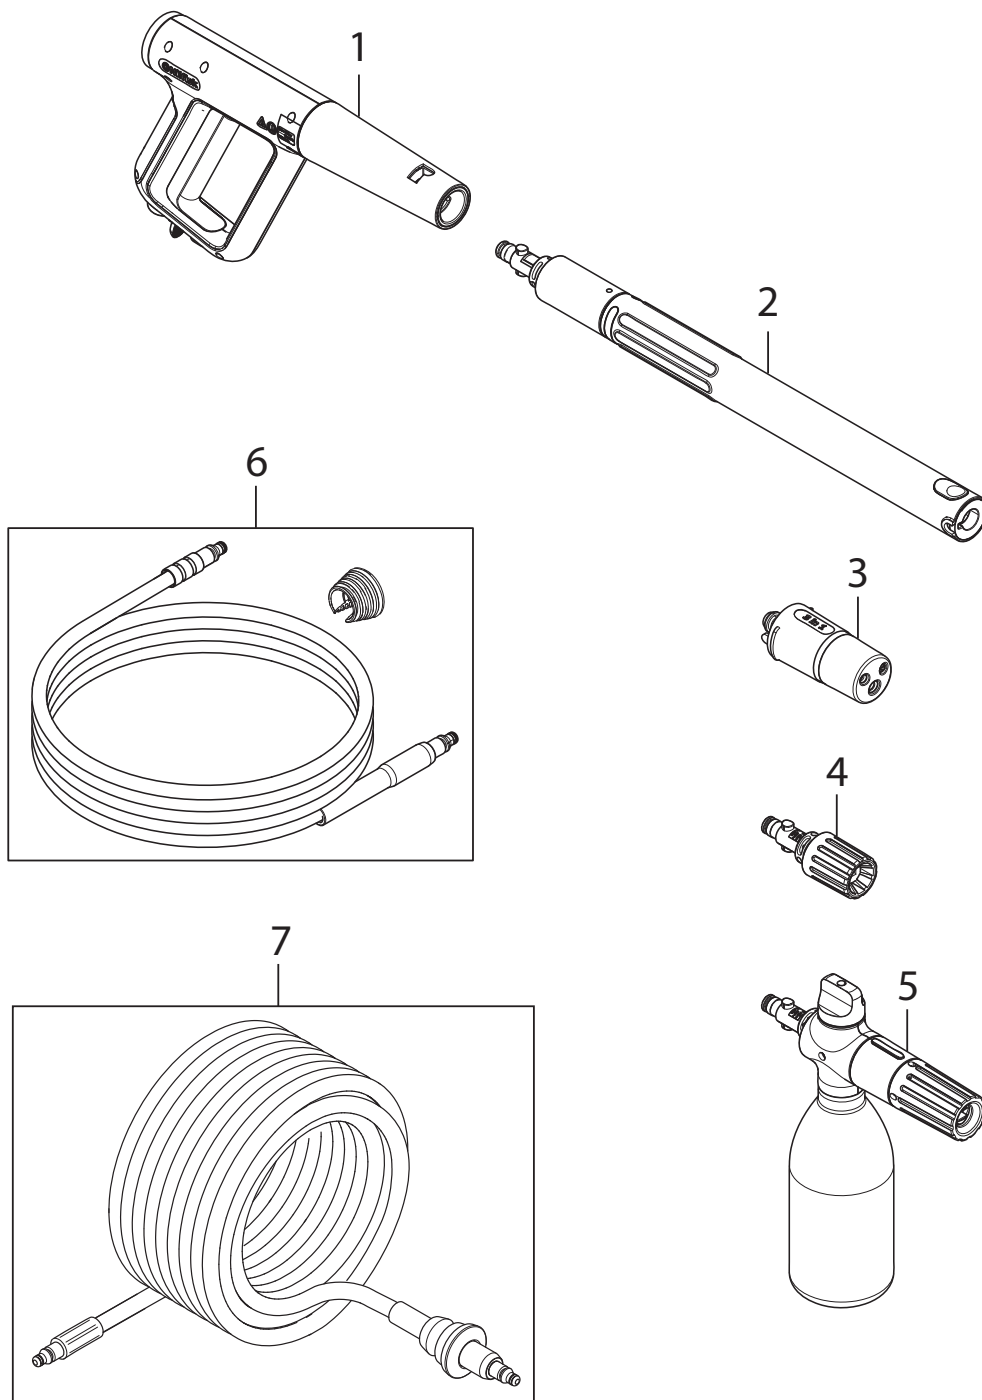

Excellent 160

MOTOR PUMP

EXCELLENT 160-10

2022.10.25

2022.11.02

No.	Part No.	Qty.	Description	Part Note
3	128501741	1	MOTOR MODULE 2.1KW ALU 50HZ	
4	128501742	1	VIBRATION DAMPER	
5	128500605	1	THRUST BALL BEARING	
6	127130066	1	WASHER D22XD6.4X1.5	
7	127500050	1	SPRING WASHER	
8	128500608	1	SCREW M6X16 10.9 FZB ISO4762	
9	128501744	1	WOBBLE DISC NA01 10°	
10	128500616	1	PISTON COMPLETE KIT 3PCS	
11	127440078	1	O-RING 72X2 SH90	
12	128500618	1	CYLINDERBLOCK KIT W.EASY START	
13	128500619	1	EASY START KIT	
14	128500620	1	U-PIN OUTLET	
15	128500195	1	INLET FILTER MESH SP	
16	128500675	1	U-PIN INLET	
17	128500624	1	NON RETURN VALVE COMPLETE	
18	128501623	1	INTERNAL HP HOSE KIT	
19	128500625	1	START/STOP VALVE D3.2	
20	128501746	1	MICROSWITCH BOX COMPLETE	
21	128500993	1	THRUST COLLAR WATER KIT	
22	128500630	1	O-RING 10.0X2.2 NBR 90	
23	128500851	1	PRESSURE VALVE PLUG KIT	
24	127440085	1	O-RING 11.7X2.0 SH90	
25	128500855	1	INLET OUTLET VALVE 6PCS	
26	128500633	1	CYLINDER HEAD R CYLINDER HEAD	
27	127500029	1	WASHER	
28	127500050	1	SPRING WASHER	
29	128501635	1	SCREW M6X70 DIN 912 4PCS	
30	106404529	1	GARDENA COMPATIBLE MALE 3/4" ACCESSORY	
31	128500578	1	INLET GASKET	
32	128501747	1	WATER INLET NA FLOW A	
33	128501748	1	CAP SEAL INLET	
34	128501749	2	U-PIN SEAL CAP 8x22.5x1.8	