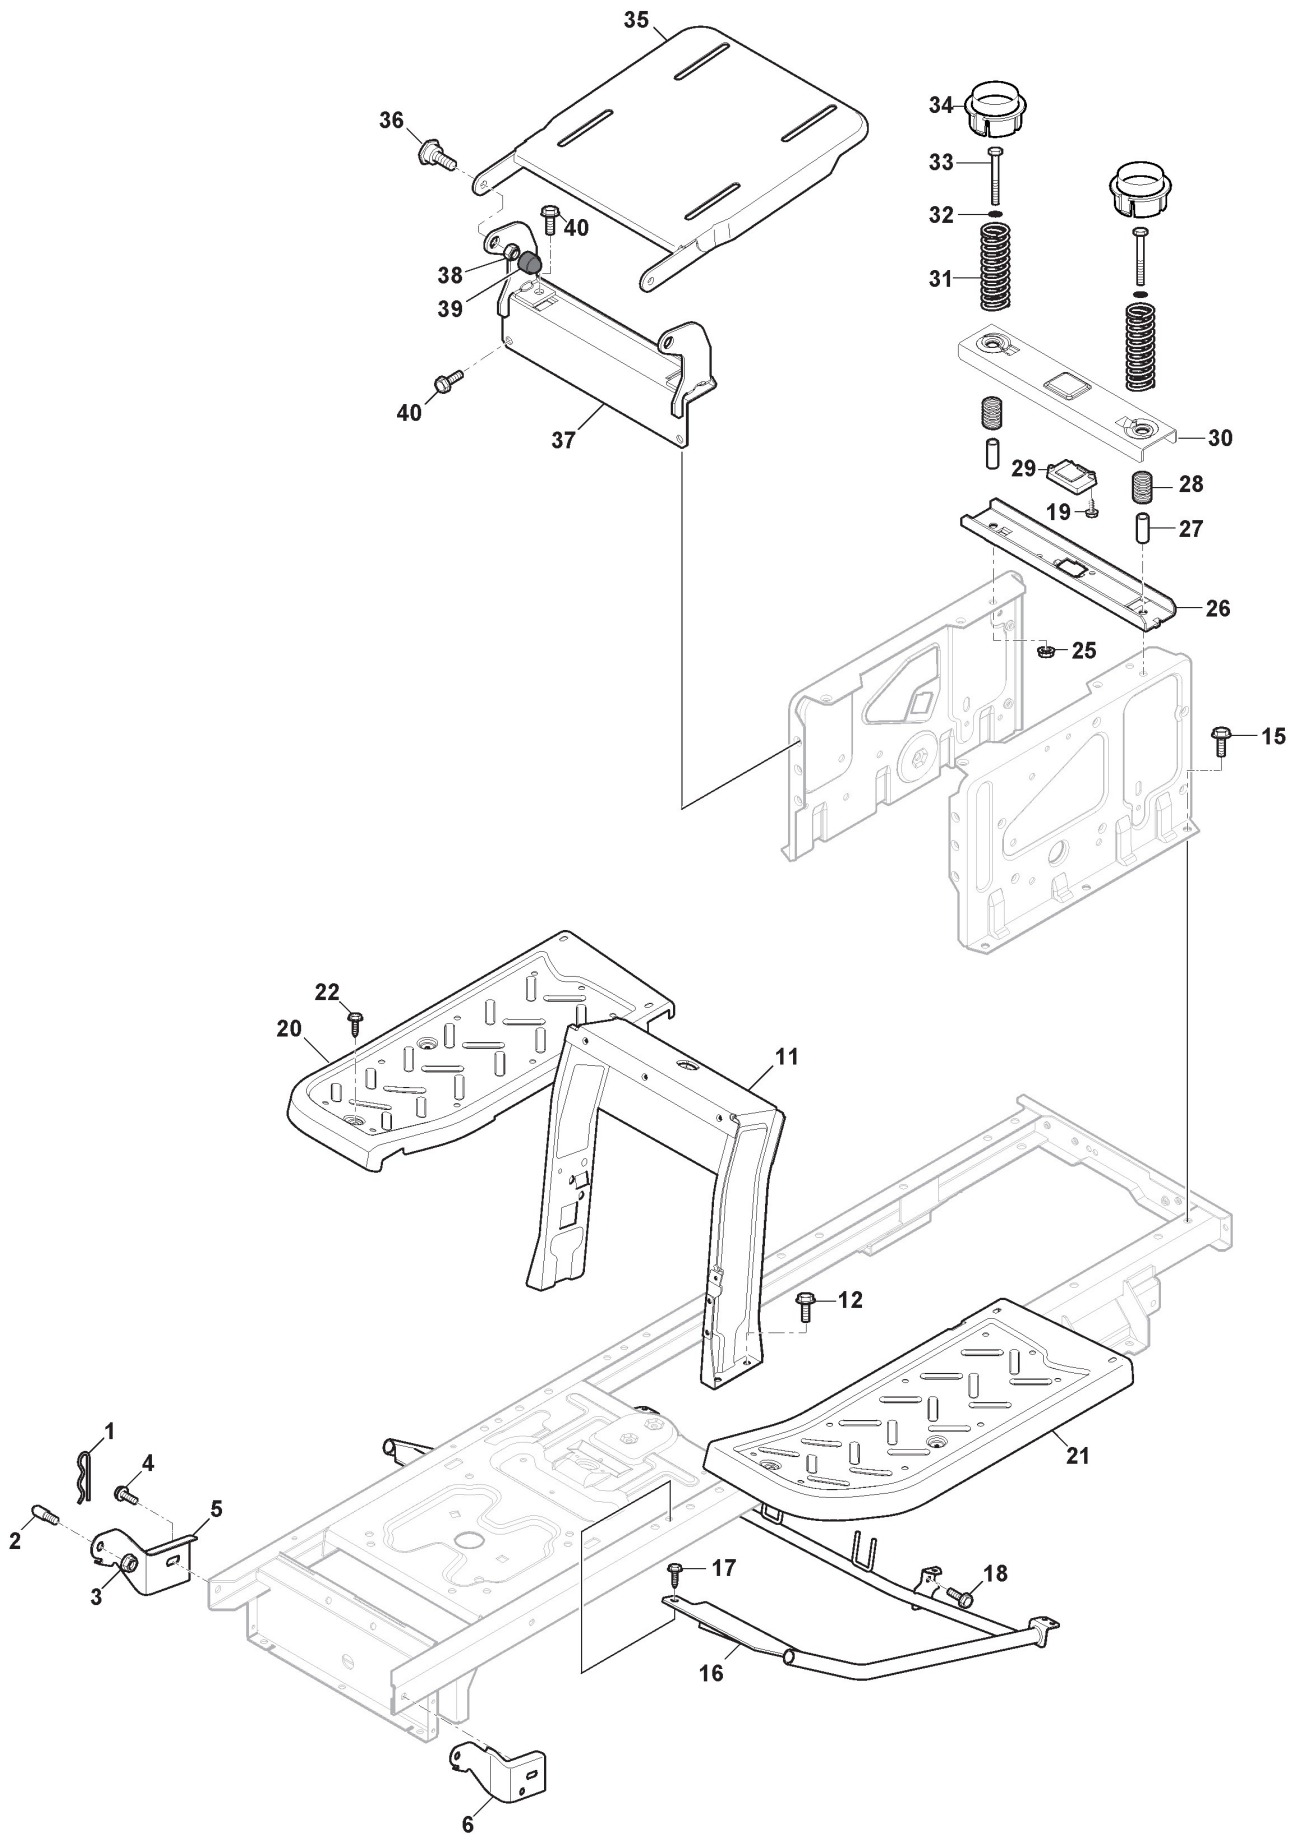

STIGA

TORNADO 398 (2022)

2T0610481/ST1

Spare parts list Reservdelar Repuestos Ersatzteile Pièces détachées Reserve onderdelen Catalogo ricambi

- Use ST. S.p.A. Genuine Spare Parts specified in the parts list for repair and/or replacement.
- The contents described in the parts list may change due to improvement.
- The drawings of the spare parts are only indicative And might Not represent the part in question exactly.
- The indications "right" - "left" - "front" - "rear" refer to the position of the operator when using the machine.
- When placing orders of parts for repair And/Or replacement, make sure that the illustrated parts list Is the one applying to the machine's year of manufacture, as shown on the identification plate attached to the machine.

Chassis

Réf. N°	Q.té :	Code article	Description	Articles	De	Jusqu'à
1	1	124487998/0	Goupille			
2	2	125510169/1	Pivot			
3	4	112155000/0	Ecrou			
4	2	112735403/0	Vis			
5	1	325547225/0	Plaquette Droit			
6	1	325547227/0	Plaquette Gauche			
11	1	382785169/1	Support Tube De Direction			
12	4	125943009/0	Vis			
15	6	125943009/0	Vis			
16	1	382785197/1	Support Marchepied	For Hydrostatic Models		
17	2	125943009/0	Vis			
18	2	125943009/0	Vis			
19	2	112728686/0	Vis			
20	1	325500050/0	Marchepied Droit			
21	1	325500051/0	Marchepied Gauche			
22	2	112735403/0	Vis			
25	2	112293201/0	Ecrou			
26	1	325820109/1	Support Siege			
27	2	125160048/0	Entretoise			
28	2	125430263/0	Ressort			
29	1	325785379/1	Support			
30	1	325820111/1	Switch Comand Cross			
31	2	125430264/1	Ressort			
32	2	112521350/0	Rondelle			
33	2	112691400/0	Vis			
34	2	325600148/0	Protecteur			
35	1	382547061/1	Plaquette			
36	2	122524970/3	Goupille			
37	1	382820151/2	Support Siege			
37	1	382820151/3	Support Siege		From S/N 211A3RO	To S/N 211A3RO N017503
38	2	112155010/0	Ecrou			
39	2	118203854/0	Capot			
40	4	125943009/0	Vis			