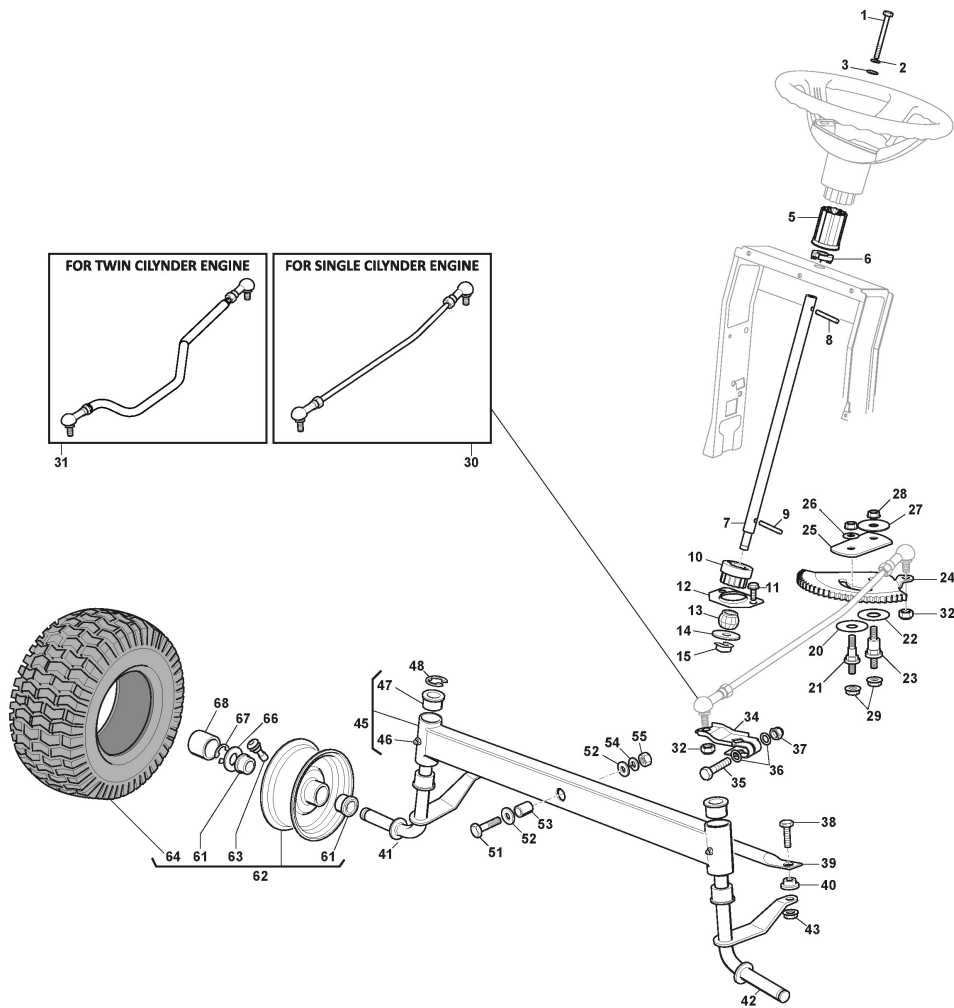

Barre De Direction - Essieu Avant en Tôle

Réf. N°	Q.té :	Code article	Description	Articles	De	Jusqu'à
1	1	112692100/0	Vis			
2	1	112540260/0	Rondelle			
3	1	112521360/0	Rondelle	Not for STIGA Brand Machine		
5	1	382785304/0	Support			
6	1	325038008/0	Douille			
7	1	125520018/0	Tube De Direction			
8	1	112620300/0	Ressort			
9	1	112622650/0	Goupille			
10	1	125570003/0	Pignon			
11	2	127943051/0	Vis			
12	1	325785213/1	Support			
13	1	325743000/0	Joint			
14	1	112521370/0	Rondelle			
15	1	112436030/0	Plaquette			
20	1	322672151/0	Rondelle Antifriction			
21	1	125510173/0	Pivot			
22	1	125670023/0	Rondelle			
23	1	125510165/0	Pivot			
24	1	325735519/0	Secteur Direction			
25	1	325547233/0	Plaquette			
26	1	112369500/0	Disque Elastique			
27	1	122160400/0	Disque Elastique			
28	2	112155010/0	Ecrou			
29	2	112155010/0	Ecrou			
30	1	382000566/2	Barre De Direction	for Single Cilynder Engine		
32	2	112156602/0	Ecrou			
34	1	382318323/0	Levier commande de direction			
35	1	112692395/2	Vis			
36	2	112521360/0	Rondelle			
37	1	112155020/0	Ecrou			
38	2	125510103/0	Pivot			
39	1	325840029/0	Tirant	Steel		
40	2	325038007/0	Douille			
41	1	382230373/1	Fuseau Droit	15"		
42	1	382230375/1	Fuseau Gauche	15"		
43	2	112155000/0	Ecrou			
45	1	382034029/0	Tige	Steel		
46	2	112379511/0	Graisneur			
47	4	125034002/1	Douille			
48	1	112001010/0	Anneau Benzing			
51	1	112692695/0	Vis			
52	2	112523100/0	Rondelle			
53	1	125160016/1	Entretoise			
54	1	112587100/0	Grower			
55	1	112295300/0	Ecrou			
61	4	125122200/2	Roulement			
62	2	382680078/0	Ens. Roue	15" - P519		
63	2	125950000/0	Vanne