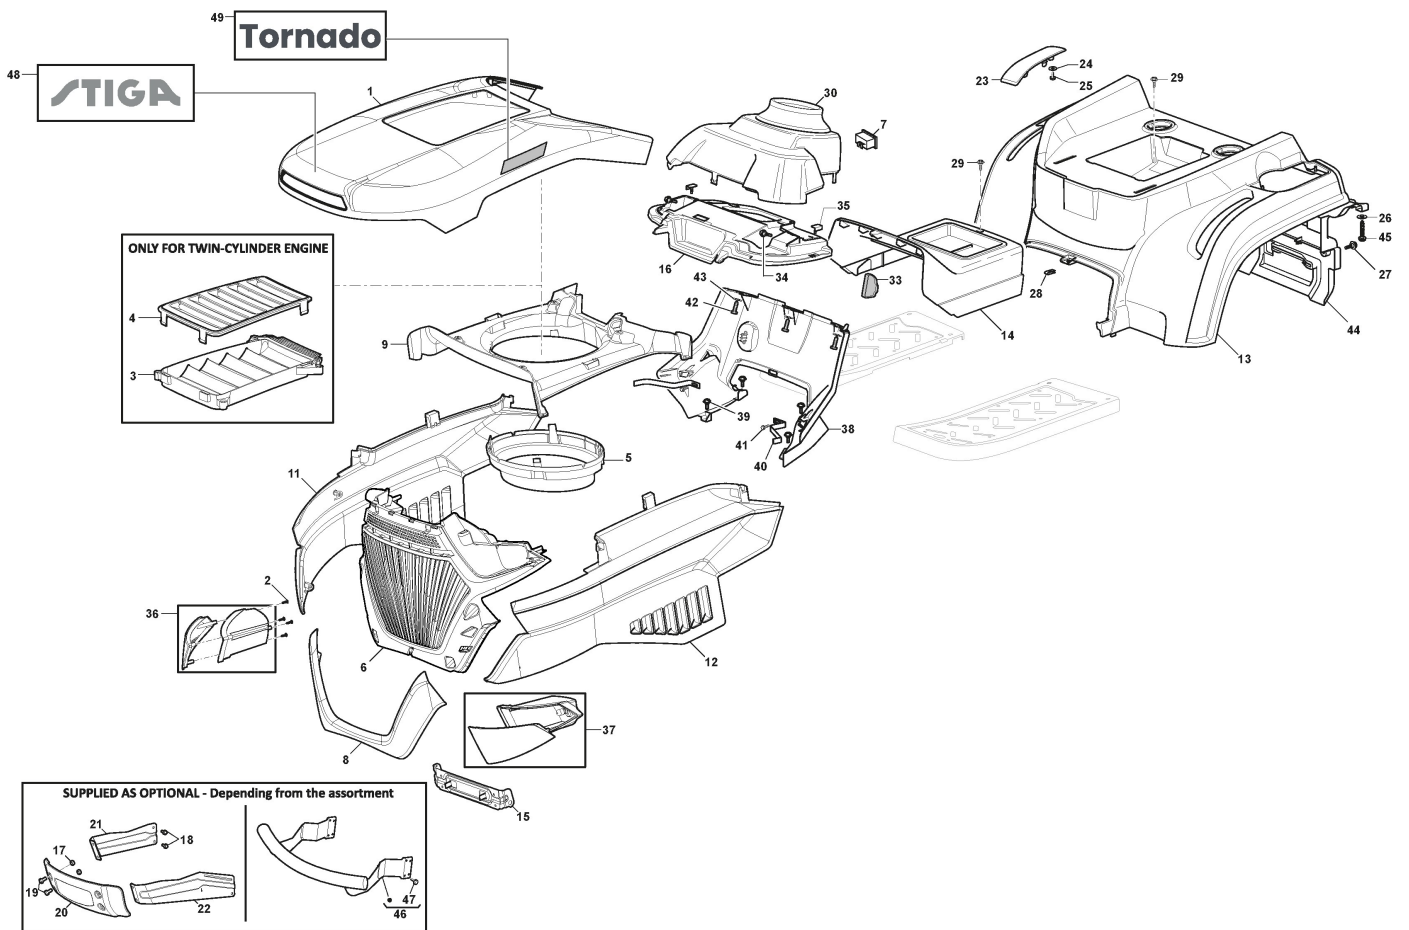

Carrosserie

Réf. N°	Q.té :	Code article	Description	Articles	De	Jusqu'à
48	1	114367495/1	Etiquette STIGA logo			
49	2	114372973/0	Etiquette de désignation "TORNADO"	Only for STIGA Brand