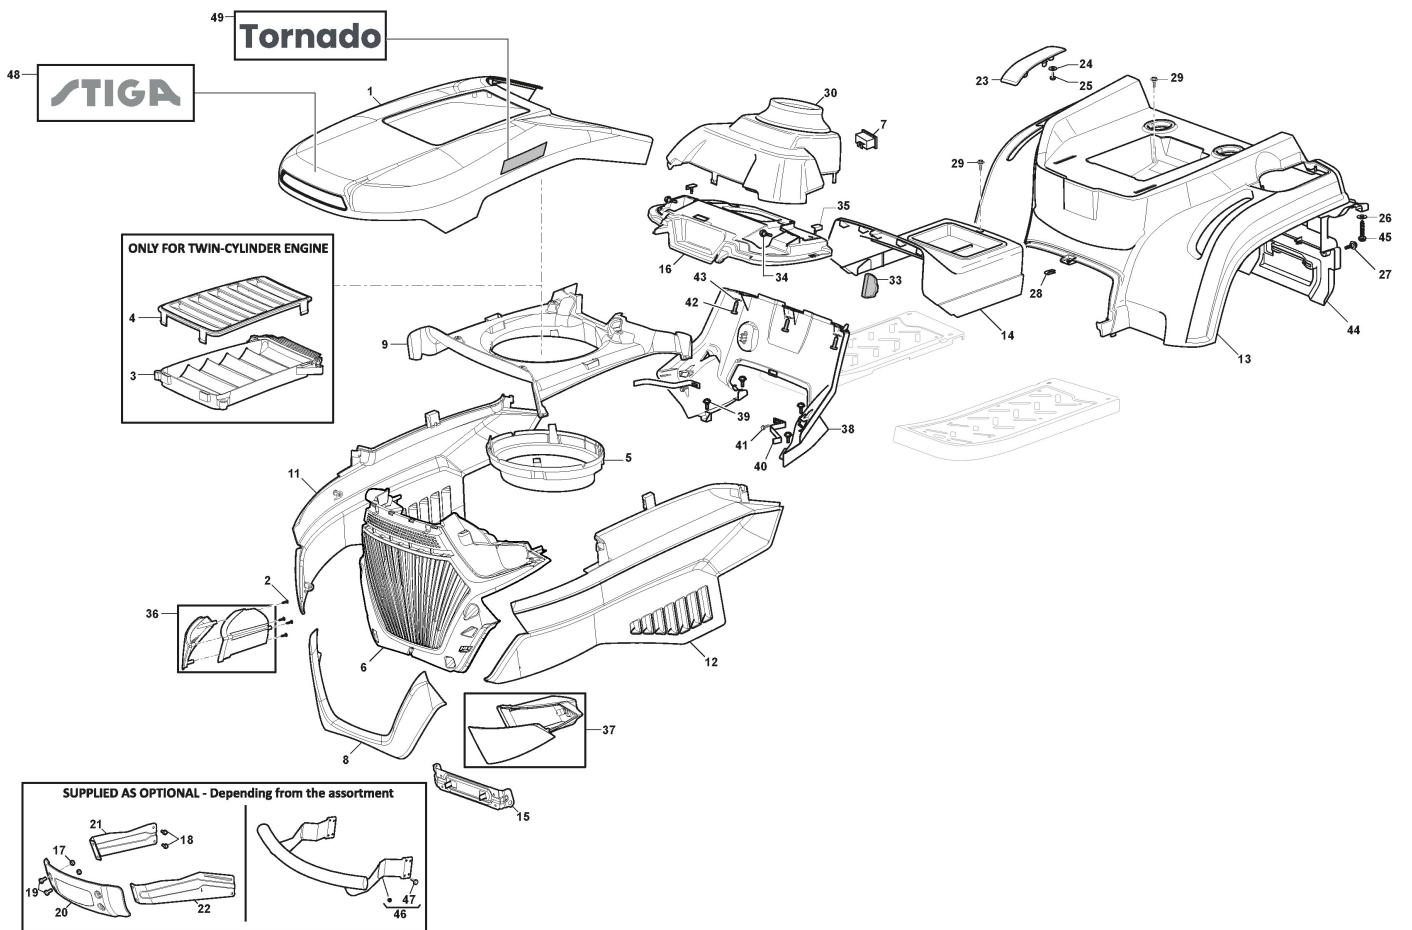

Carrosserie

Réf. N°	Q.té :	Code article	Description	Articles	De	Jusqu'à
1	1	325077005/0	Capot Superieure Jaune	Yellow without air intake		
2	2	112728706/0	Vis			
3	1	325263313/0	Grille D'Aspiration			
4	1	325263314/0	Grille D'Aspiration			
5	1	325108108/0	Convoyeur	Not for B&S 7200		
6	1	325076997/0	Capot avant			
7	1	9400-0384-01	Hour Counter	If foreseen		
8	1	325076998/0	Capot Avant	Grey NCS8000N		To S/N 22GA3RON
8	1	325076998/1	Capot Avant	Grey NCS8000N	From S/N 22GA3RON 000468	
9	1	325108109/0	Grille D'Aspiration	Grey NCS8000N		
11	1	325207283/0	Couvre Cote Droite Capot Gris	Grey NCS8000N		To S/N 22GA3RON 000467
11	1	325207283/1	Couvre Cote Droite Capot Gris	Grey NCS8000N	From S/N 22GA3RON	
12	1	325207284/0	Couvre Cote Gauche Capot Gris	Grey NCS8000N		To S/N 22GA3RON 000467
12	1	325207284/1	Couvre Cote Gauche Capot Gris	Grey NCS8000N	From S/N 22GA3RON	
13	1	325110399/1	Couvre Roues Jaune	Yellow		
14	1	325110463/0	Couvre Central Gris	Grey NCS8000N		
15	1	325785551/1	Support Capot			
16	1	325120259/2	Console			
17	4	112155000/0	Ecrou			
18	4	112735599/0	Vis			
19	4	112792611/0	Vis			
20	1	382263501/0	Bumper			
21	1	382785255/0	Support Droit			
22	1	382785257/0	Support Gauche			
23	1	325207190/1	Couvercle	Not needed for Gear Model		
24	4	112523050/0	Rondelle			
25	6	112735403/0	Vis			
26	2	112523040/0	Rondelle			
27	2	125943016/0	Vis			
28	1	112437506/0	Plaquette			
29	3	125943016/0	Vis			
30	1	325120288/0	Couverture de tableau			To S/N 22GA3RON
30	1	325120288/1	Couverture de tableau		From S/N 22GA3RON 000468	
33	1	325207191/0	Plaquette	Not needed for Hydro Model		
34	2	125943016/0	Vis			
35	2	325260003/0	Caoutchouc			
36	1	382185516/0	Ens. Lumière Lampe Droite	For LAMP Version		
37	1	382185517/0	Ens. Lumière Lampe Gauche	For LAMP Version		
38	1	325785298/0	Support Tableau Comm.			
39	4	125943016/0	Vis			
40	2	325270325/0	Guide			
41	6	112735599/0	Vis			
42	3	112735406/0	Vis			
43	3	112523040/0	Rondelle			
44	1	325547208/3	Plaque Arriere			
45	2	112735406/0	Vis			
46	1	382869037/0	Protection Silencieux			
47	4	112735599/0	Vis