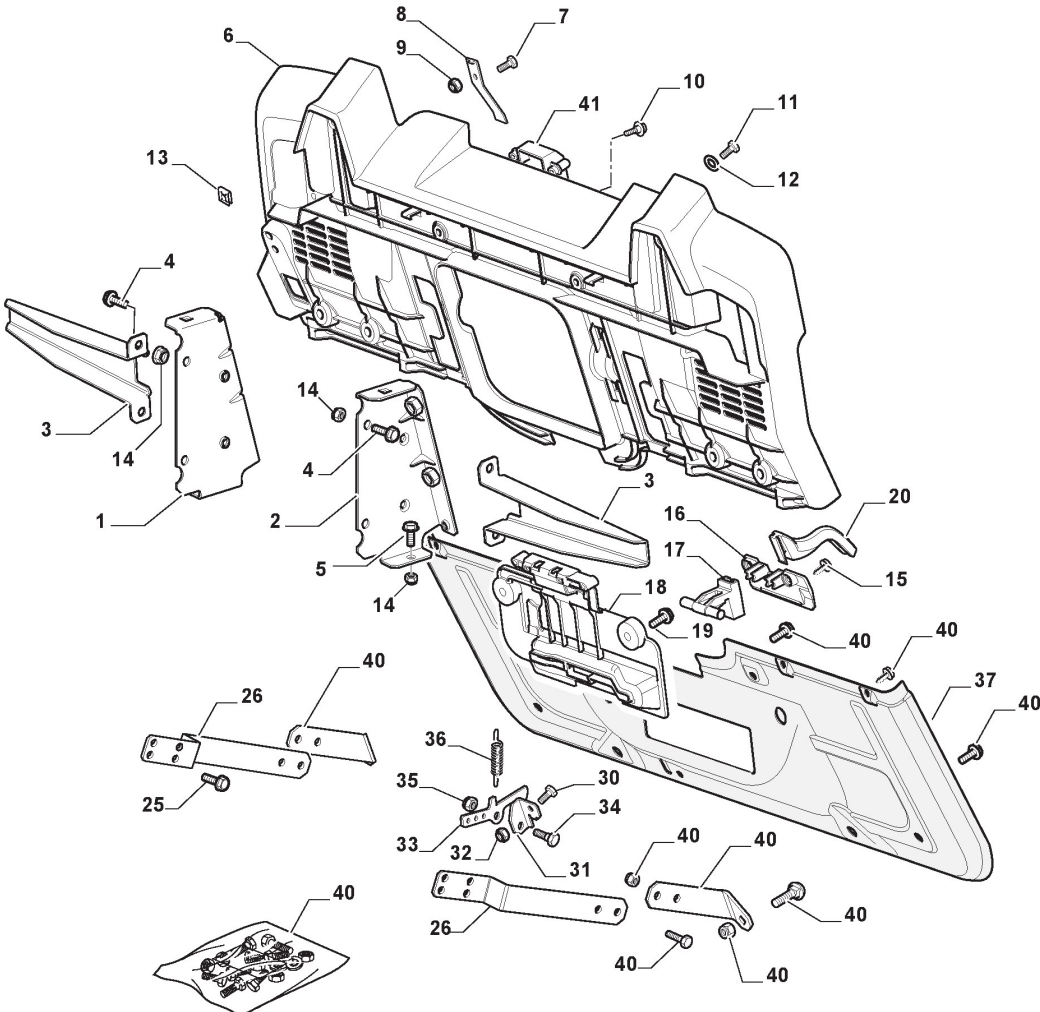

Frame - Rear Plate

Réf. N°	Q.té :	Code article	Description	Articles	De	Jusqu'à
1	1	325774501/0	Bride Droit			
2	1	325774507/0	Etrier Gauche			To
2	1	325774507/1	Etrier Gauche		From	
3	2	325650163/0	Renforcement		01-September-2021	
4	8	112792611/0	Vis		From	
4	8	125943009/0	Vis		20-November-2021	To
5	2	112792611/0	Vis		From	
5	2	125943009/0	Vis		20-November-2021	To
6	1	325547299/1	Plaque Arriere, Partie Superieur			
7	1	112789008/0	Vis			To
7	1	112789021/0	Vis		From	
8	1	127430600/0	Ressort		01-January-2022	
9	1	112154330/0	Ecrou			
10	4	125943010/0	Vis			
11	6	112789008/0	Vis			To
11	6	112789021/0	Vis		From	31-December-2021
12	6	112523020/0	Rondelle			
13	6	112437503/0	Plaquette			
14	10	112155000/0	Ecrou			
15	2	112728686/0	Vis			
16	1	325109522/0	Couvercle Protection			
17	1	325318276/0	Levier			
18	1	325785428/0	Support			
19	2	125943010/0	Vis			
20	1	325318277/0	Levier	Also on endowment p40		
25	4	112793102/0	Vis			
26	2	325774521/0	Etrier			
30	1	112789008/0	Vis			To
30	1	112789021/0	Vis		From	
31	1	325755061/0	Etrier		01-January-2022	
32	1	112154330/0	Ecrou			
33	1	325774533/0	Etrier			
34	1	125510080/2	Pivot			
35	1	112154510/0	Ecrou			
36	1	125430282/1	Ressort			
37	1	382547071/1	Plaque Arriere, Partie Inferieur			
40	1	382180146/0	Dotation Visserie			
41	1	325600107/0	Protection Micro