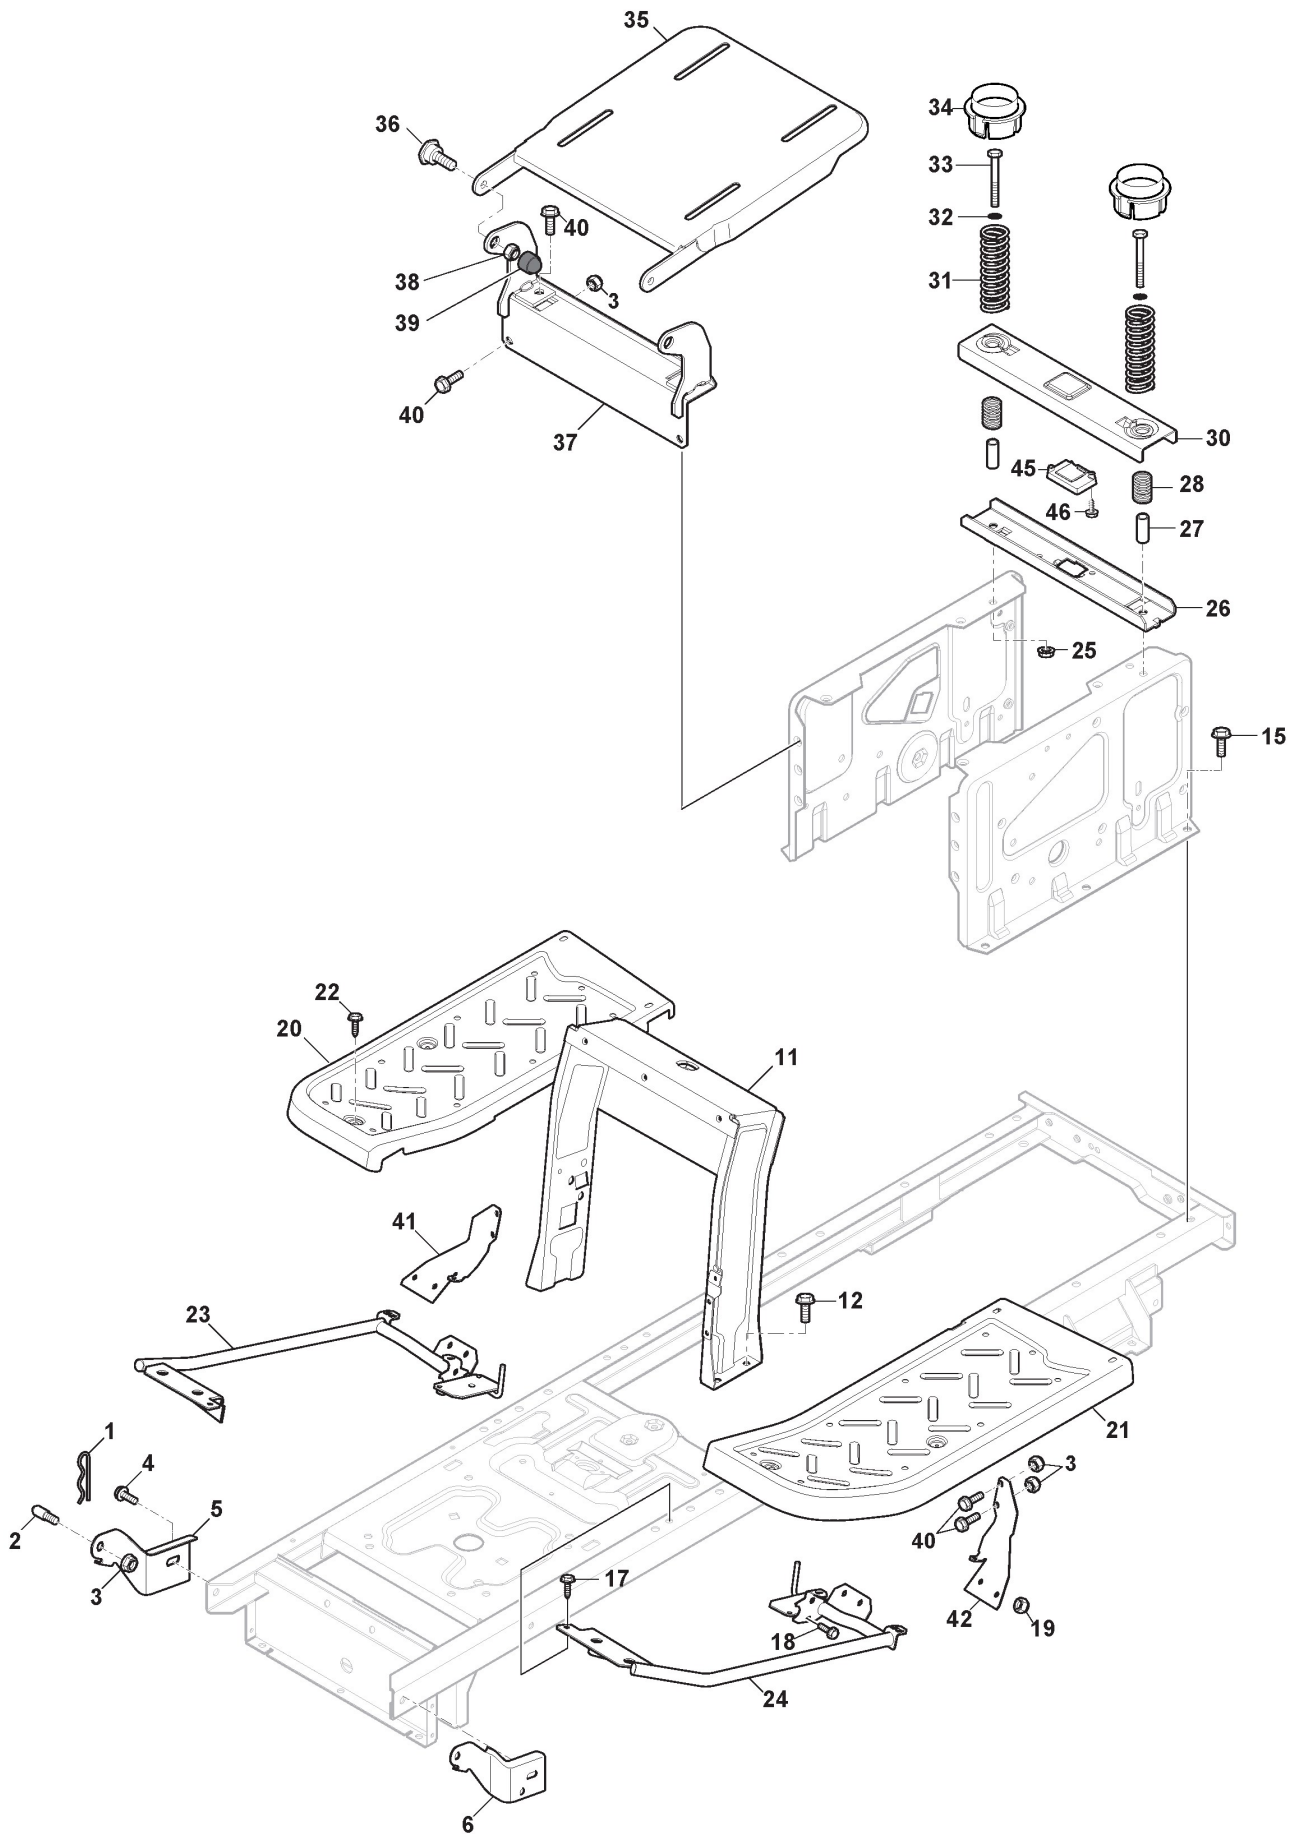

Chassis

Réf. N°	Q.té :	Code article	Description	Articles	De	Jusqu'à
1	1	124487998/0	Goupille			
2	2	125510169/1	Pivot			
3	10	112155000/0	Ecrou			
4	2	112735403/0	Vis			
5	1	325547225/0	Plaquette Droit			
6	1	325547227/0	Plaquette Gauche			
11	1	382785169/1	Support Tube De Direction			
12	4	125943009/0	Vis			
15	6	125943009/0	Vis			
17	2	125943009/0	Vis			
18	2	125943009/0	Vis			
19	10	112155000/0	Ecrou			
20	1	325500050/0	Marchepied Droit			
21	1	325500051/0	Marchepied Gauche			
22	4	112735403/0	Vis			
23	1	382785223/1	Support Marchepied			
24	1	382785221/1	Support Marchepied			
25	2	112293201/0	Ecrou			
26	1	325820109/1	Support Siege			
27	2	125160048/0	Entretoise			
28	2	125430263/0	Ressort			
30	1	325820111/1	Switch Comand Cross			
31	2	125430264/1	Ressort			
32	2	112521350/0	Rondelle			
33	2	112691400/0	Vis			
34	2	325600148/0	Protecteur			
35	1	382547061/1	Plaquette			
36	2	122524970/3	Goupille			
37	1	382820151/2	Support Siege			To S/N
37	1	382820151/3	Support Siege		From S/N	211LA3RO
38	2	112155010/0	Ecrou		211LA3RO	N017503
39	2	118203854/0	Capot			
40	10	125943009/0	Vis			
41	1	325650155/2	Support			
42	1	325650157/2	Support			
45	1	325785379/1	Support			
46	2	112728686/0	Vis