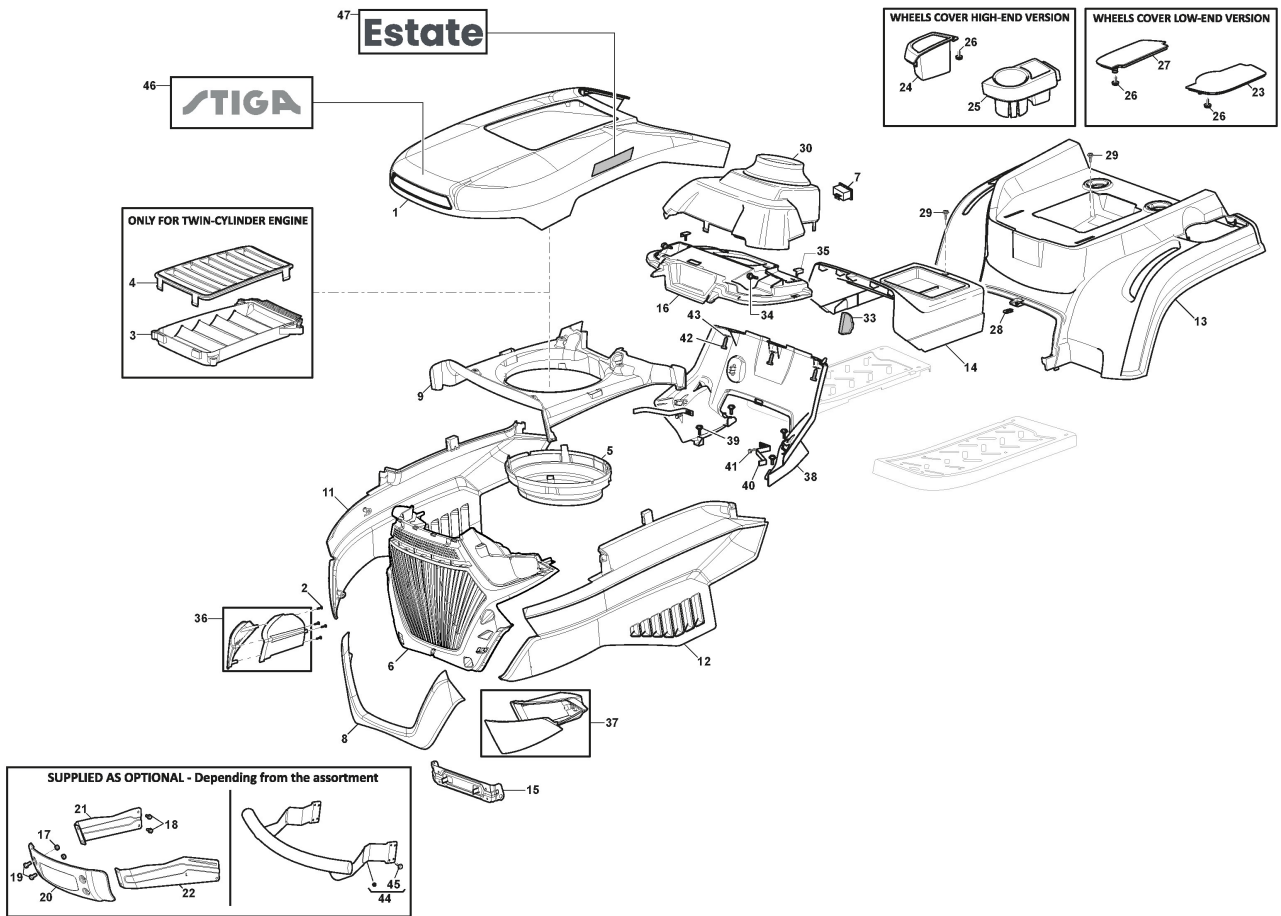

Carrosserie

Réf. N°	Q.té :	Code article	Description	Articles	De	Jusqu'à
1	1	325077005/0	Capot Superieure Jaune	Yellow without Air Intake		
2	2	112728706/0	Vis			
3	1	325263313/0	Grille D'Aspiration			
4	1	325263314/0	Grille D'Aspiration			
5	1	325108108/0	Convoyeur	Not for B&S 7200		
6	1	325076997/0	Capot avant			
7	1	9400-0384-01	Hour Counter	If foreseen		
8	1	325076998/0	Capot Avant	Grey NCS8000N		To S/N 22GA3RON
8	1	325076998/1	Capot Avant	Grey NCS8000N	From S/N 22GA3RON 000468	
9	1	325108109/0	Grille D'Aspiration	Grey NCS8000N		
11	1	325207283/0	Couvre Cote Droite Capot Gris	Grey NCS8000N		To S/N 22GA3RON 000467
11	1	325207283/1	Couvre Cote Droite Capot Gris	Grey NCS8000N	From S/N 22GA3RON	
12	1	325207284/0	Couvre Cote Gauche Capot Gris	Grey NCS8000N		To S/N 22GA3RON 000467
12	1	325207284/1	Couvre Cote Gauche Capot Gris	Grey NCS8000N	From S/N 22GA3RON	
13	1	325110438/1	Couvre Roues Jaune	Yellow		To S/N 22GA3RON 000467
13	1	325110438/2	Couvre Roues Jaune	Yellow	From S/N 22GA3RON	
14	1	325110463/0	Couvre Central Gris	Grey NCS8000N		
15	1	325785551/1	Support Capot			
16	1	325120259/2	Console			
17	4	112155000/0	Ecrou			
18	4	112735599/0	Vis			
19	4	112792611/0	Vis			
20	1	382263501/0	Bumper			
21	1	382785255/0	Support Droit			
22	1	382785257/0	Support Gauche			
23	1	325207197/0	Couvercle			
24	1	325207198/0	Couvercle			
25	1	325207199/0	Couvercle			
26	4	112735403/0	Vis			
27	1	325207196/0	Couvercle			
28	1	112437506/0	Plaquette			
29	3	125943016/0	Vis			
30	1	325120288/0	Couverture de tableau			To S/N 22GA3RON 000467
30	1	325120288/1	Couverture de tableau		From S/N 22GA3RON	
33	1	325207191/0	Plaquette	Not needed for Hydro Model		
34	2	125943016/0	Vis			
35	2	325260003/0	Caoutchouc			
36	1	382185516/0	Ens. Lumière Lampe Droite	For LAMP Version		
37	1	382185517/0	Ens. Lumière Lampe Gauche	For LAMP Version		
38	1	325785298/0	Support Tableau Comm.			
39	4	125943016/0	Vis			
40	2	325270325/0	Guide			
41	6	112735599/0	Vis			
42	3	112735406/0	Vis			
43	3	112523040/0	Rondelle			
44	1	382869037/0	Protection Silencieux			
45	4	112735599/0	Vis			
46	1	114367495/1	Etiquette STIGA logo