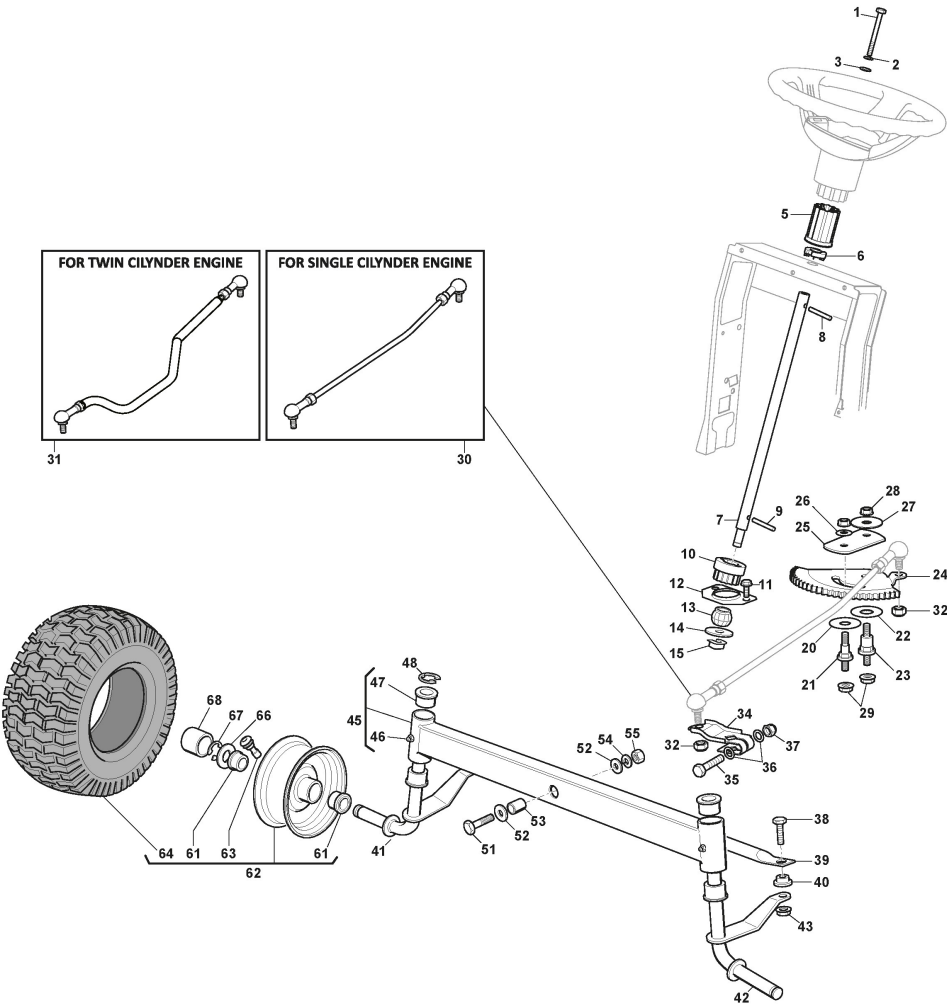

Barre De Direction - Essieu Avant en Tôle

Réf. N°	Q.té :	Code article	Description	Articles	De	Jusqu'à
1	1	112692100/0	Vis			
2	1	112540260/0	Rondelle			
3	1	112521360/0	Rondelle	Not for STIGA Brand Machine		
5	1	382785304/0	Support			
6	1	325038008/0	Douille			
7	1	125520018/0	Tube De Direction			
8	1	112620300/0	Ressort			
9	1	112622650/0	Goupille			
10	1	125570003/0	Pignon			
11	2	127943051/0	Vis			
12	1	325785213/1	Support			
13	1	325743000/0	Joint			
14	1	112521370/0	Rondelle			
15	1	112436030/0	Plaquette			
20	1	322672151/0	Rondelle Antifriction			
21	1	125510173/0	Pivot			
22	1	125670023/0	Rondelle			
23	1	125510165/0	Pivot			
24	1	325735519/0	Secteur Direction			
25	1	325547233/0	Plaquette			
26	1	112369500/0	Disque Elastique			
27	1	122160400/0	Disque Elastique			
28	2	112155010/0	Ecrou			
29	2	112155010/0	Ecrou			
30	1	382000566/2	Barre De Direction	for Single Cilynder Engine		
32	2	112156602/0	Ecrou			
34	1	382318323/0	Levier commande de direction			
35	1	112692395/2	Vis			
36	2	112521360/0	Rondelle			
37	1	112155020/0	Ecrou			
38	2	125510103/0	Pivot			
39	1	325840029/0	Tirant	Steel		
40	2	325038007/0	Douille			
41	1	382230373/1	Fuseau Droit	15"		
42	1	382230375/1	Fuseau Gauche	15"		
43	2	112155000/0	Ecrou			
45	1	382034029/0	Tige	Steel		
46	2	112379511/0	Graisneur			
47	4	125034002/1	Douille			
48	1	112001010/0	Anneau Benzing			
51	1	112692695/0	Vis			
52	2	112523100/0	Rondelle			
53	1	125160016/1	Entretoise			
54	1	112587100/0	Grower			
55	1	112295300/0	Ecrou			
61	4	125122200/2	Roulement			
62	2	382680078/0	Ens. Roue	15" - P519		
63	2	125950000/0	Vanne