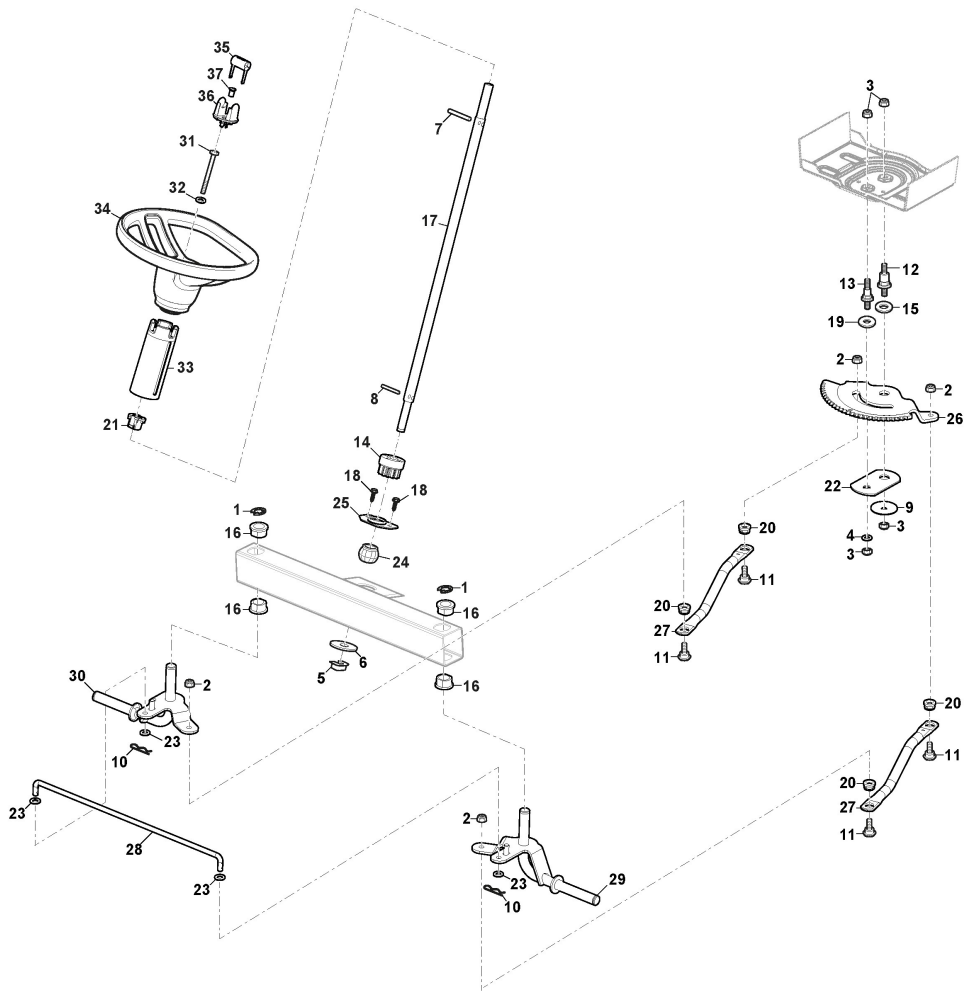

Barre De Direction

Réf. N°	Q.té :	Code article	Description	Articles	De	Jusqu'à
1	2	112000970/0	Anneau (Benzing)			
2	4	112155000/0	Ecrou			
3	4	112155010/0	Ecrou			
4	1	112369500/0	Disque Elastique			
5	1	112436030/0	Plaquette			
6	1	112521370/0	Rondelle			
7	1	112620300/0	Ressort			
8	1	112622650/0	Goupille			
9	1	122160400/0	Disque Elastique			
10	2	124487997/0	Goupille			
11	4	125510103/0	Pivot			
12	1	125510165/0	Pivot			
13	1	125510173/0	Pivot			
14	1	125570003/0	Pignon			
15	1	125670023/0	Rondelle			
16	4	127047019/0	Douille			
17	1	127520055/0	Tube De Direction			
18	2	127943051/0	Vis			
19	1	322672151/0	Rondelle Antifriction			
20	4	325038007/0	Douille			
21	1	325038008/0	Douille			
22	1	325547233/0	Plaquette			
23	4	325670011/0	Rondelle Antifriction			
24	1	325743000/0	Joint			
25	1	325785213/1	Support			
26	1	327734069/0	Secteur Direction			
27	2	327840059/0	Tirant			
28	1	327840061/0	Tige de liaison de fusée d'essieu avant			
29	1	384230417/0	Ens. Fuseau Droite			
30	1	384230419/0	Ens. Fuseau Gauche			
31	1	112692100/0	Vis			
32	1	112540260/0	Rondelle			
33	1	382785304/0	Support			
34	1	325961227/0	Volant			
35	1	327206855/0	Support Superieure			
36	1	327206854/0	Support Inferieure			
37	1	327790014/0	Capuchon de verrouillage