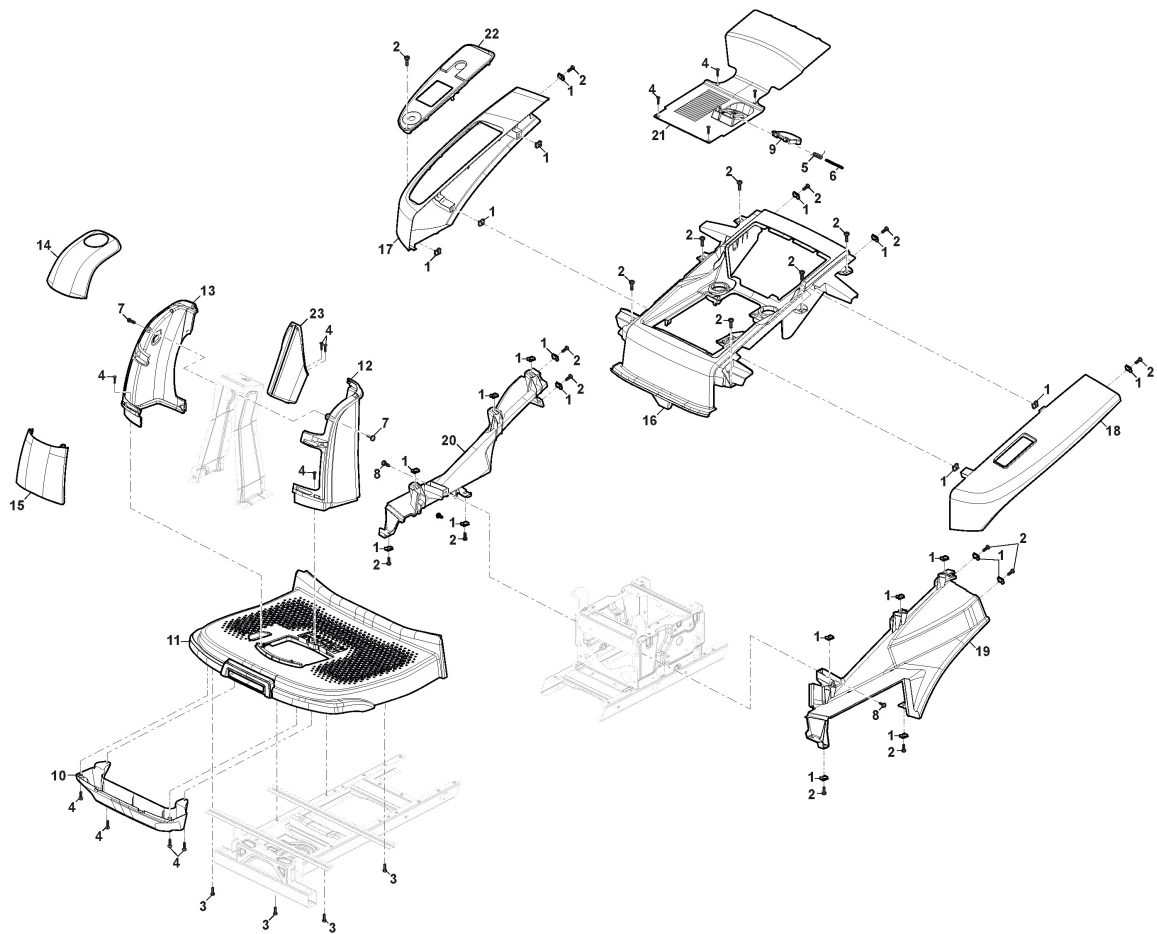

Carrosserie

Réf. N°	Q.té :	Code article	Description	Articles	De	Jusqu'à
1	23	112437507/0	Plaquette			
2	23	112727801/0	Vis			
3	4	112728300/0	Vis			
4	12	112728706/0	Vis			
5	1	125430296/0	Ressort			
6	1	125510183/0	Point D'Appui			
7	2	125943004/0	Vis			
8	2	125943016/0	Vis			
9	1	325207295/0	Couvercle de prise de chargeur noir			
10	1	327110592/0	Fermeture avant inférieure	Used only on Stiga Models		
11	1	327110593/0	Marchepied			
12	1	327110594/0	Protection Tube De Direction, Gauche			
13	1	327110595/0	Protection Tube De Direction, Droite			
14	1	327110596/0	Plaque avant supérieure, jaune			
15	1	327110597/0	Plaque avant inférieure, jaune			
16	1	327110598/0	Couvre Central Gris			
17	1	327110599/0	Couvre Roues Droite, Jaune			
18	1	327110600/0	Couvre Roues Gauche, Jaune			
19	1	327110607/0	Couvercle central gauche, Gris			
20	1	327110608/0	Couvercle central droite, Gris			
21	1	327110609/0	Couvercle central			
22	1	327120100/0	Panneau de la console de commande			
23	1	327206853/0	Bouteille / téléphone Support