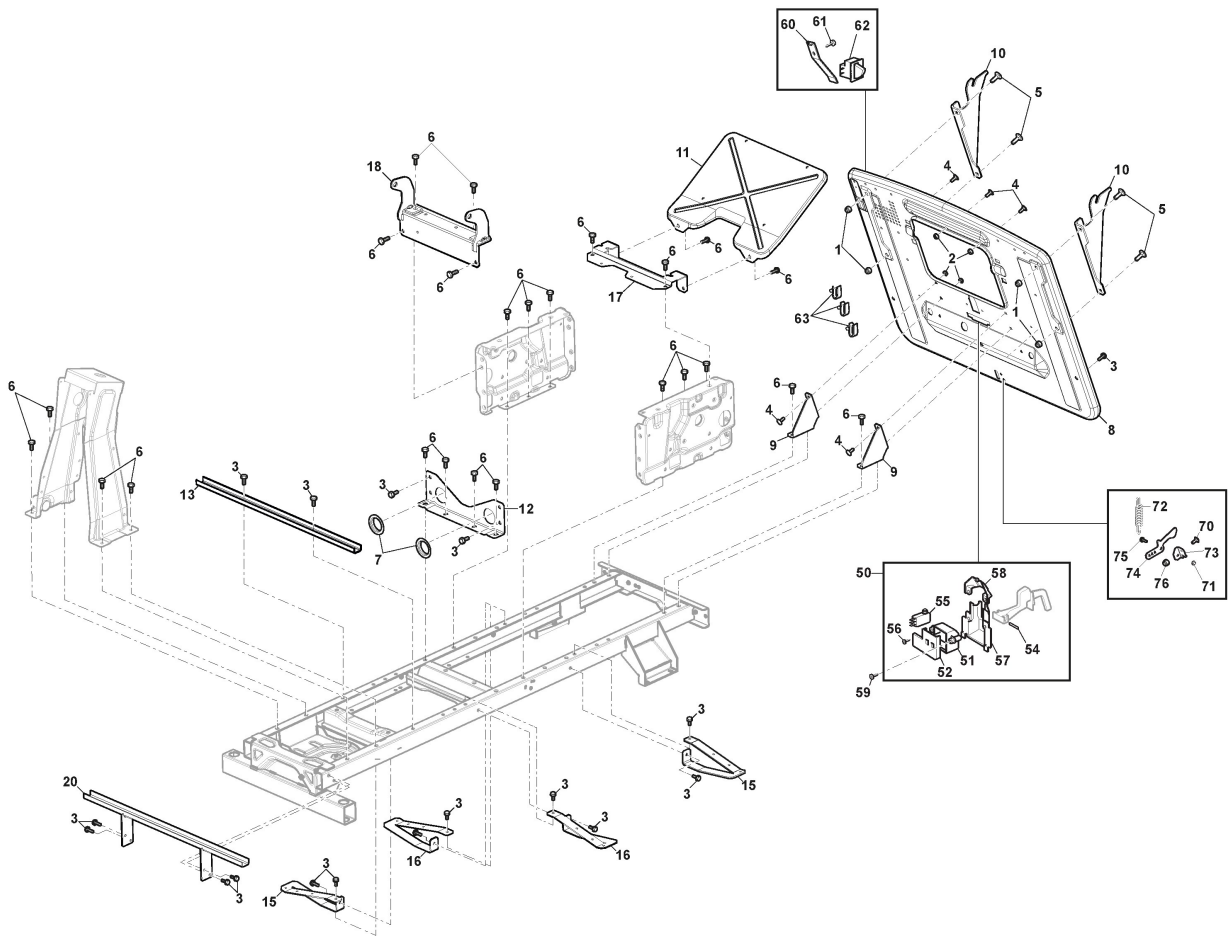

Châssis

Réf. N°	Q.té :	Code article	Description	Articles	De	Jusqu'à
1	4	112155000/0	Ecrou			
2	7	112292102/0	Ecrou			
3	16	112735599/0	Vis			
4	7	112815202/0	Vis			
5	4	112818700/0	Vis			
6	30	125943009/0	Vis			
7	3	325260012/0	Caoutchouc			
8	1	327543065/0	Plaque Arrière			
9	2	327772257/0	Etrier			
10	2	327772259/0	Etrier			
11	1	327772273/0	Support de contrôleur			
12	1	327772281/0	Support de renfort de siège			
13	1	327787094/1CF	Support Avant Marchepied			
15	2	327787137/0	Support Droit			
16	2	327787138/0	Support Gauche			
17	1	327820105/0	Barre de support arrière			
18	1	382820151/2	Support Siege			To S/N 211LA3RO N017503
18	1	382820151/3	Support Siege		From S/N 211LA3RO	
20	1	384783077/0	Support Marchepied			
50	1	384394754/0	Micrograsscatch Ass.Y			
51	1	125600041/0	Grassc.Full Micro Protection Tcj-F			
52	1	125600042/0	Grasscatcher Micro Prot Cover			
54	1	112400030/0	Pivot			
55	1	119410605/1	Microinterrupteur			
56	1	112731580/0	Vis			
57	1	125600047/0	Grassc.Full Micro Protection Tc 2000			
58	1	125600048/0	Couvercle Micro			
59	2	112728450/0	Vis			
60	1	127430600/0	Ressort			
61	1	112731580/0	Vis			
62	1	119410622/1	Microinterrupteur			
63	3	133320506/0	Fixation Cable			
70	1	112789008/0	Vis			
71	1	112154510/0	Ecrou			
72	1	125430282/1	Ressort			
73	1	325755061/0	Etrier			
74	1	325774533/0	Etrier			
75	1	125510080/2	Pivot			
76	1	112154330/0	Ecrou