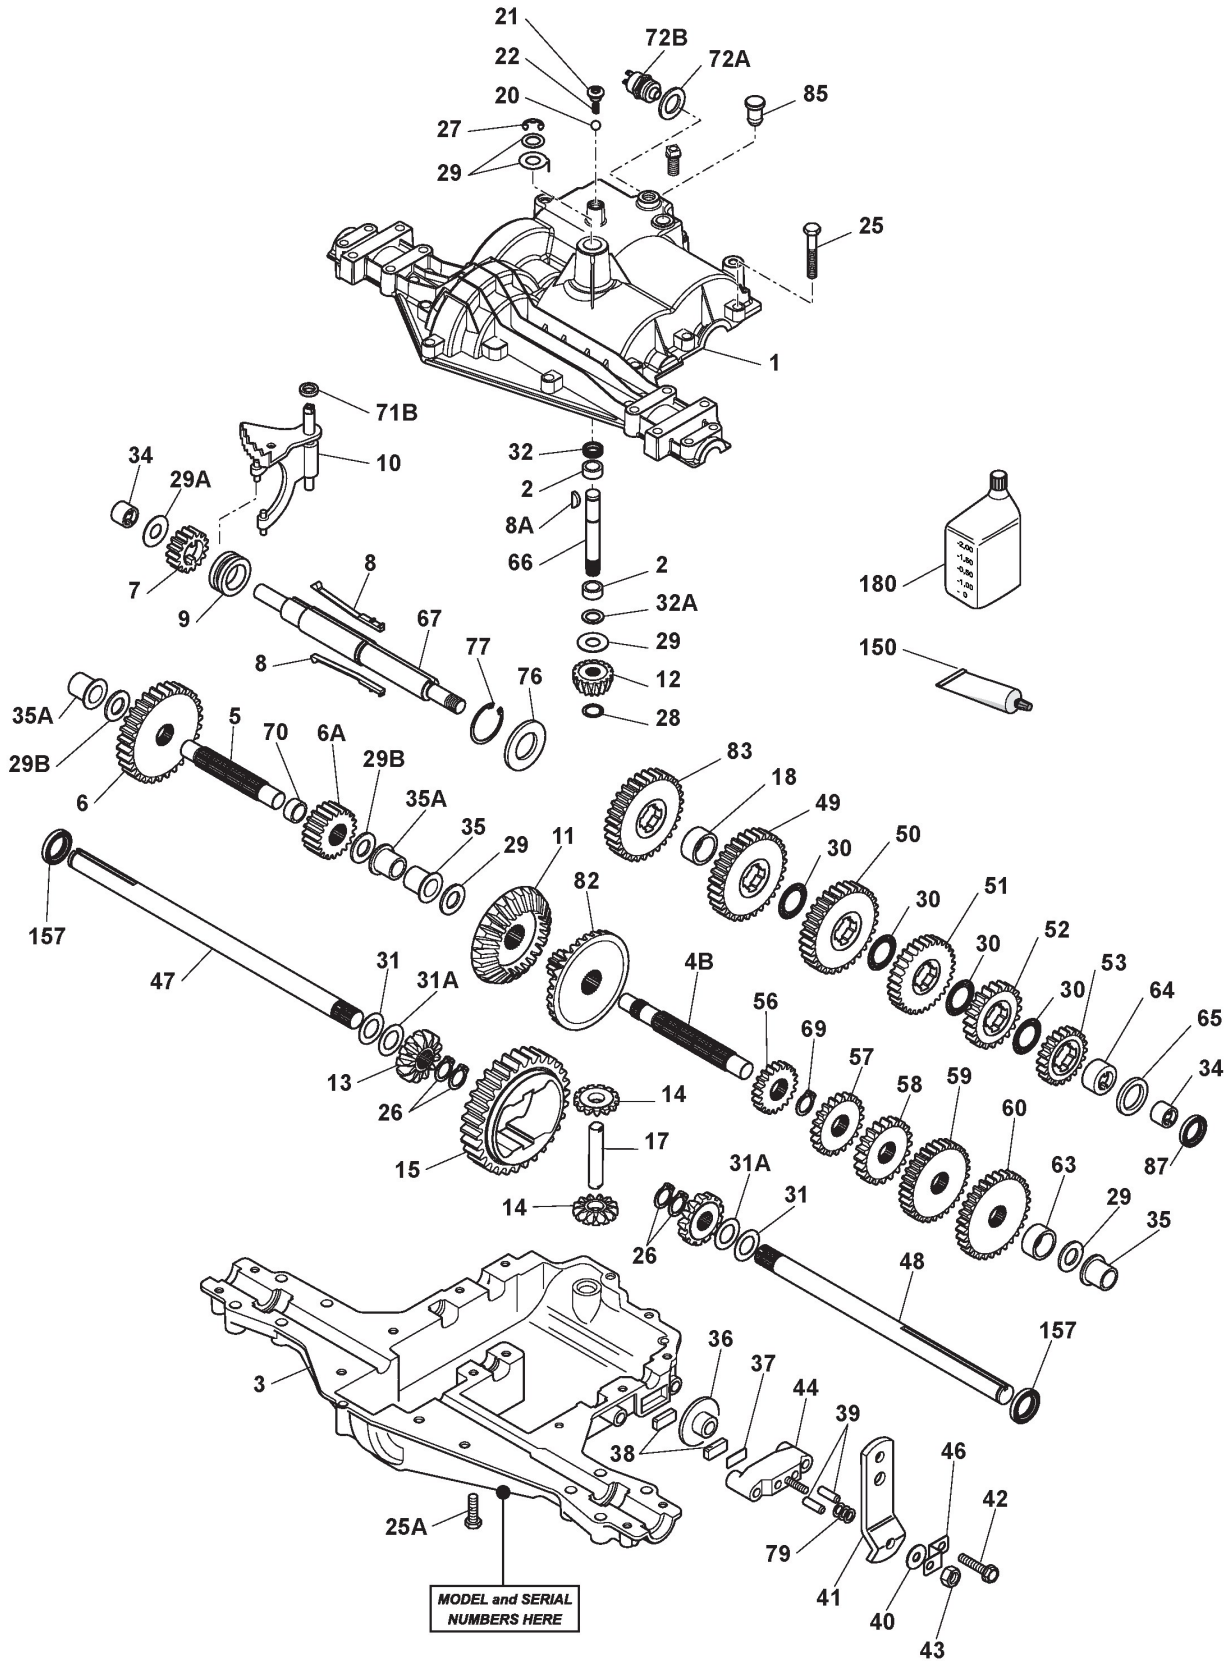

Transmission

Réf. N°	Q.té :	Code article	Description	Articles	De	Jusqu'à
49	1	778356	Gear	29T (Please contact Peerless service Network using item: 778356)		
50	1	778340	Gear	24T (Please contact Peerless service Network using item: 778340)		
51	1	778344	Gear	20T (Please contact Peerless service Network using item: 778344)		
52	1	778313	Gear	19T (Please contact Peerless service Network using item: 778313)		
52	1	778352	Gear	19T (Please contact Peerless service Network using item: 778352)		
53	1	778346	Gear	15T (Please contact Peerless service Network using item: 778346)		
56	1	778355	Gear	11T (Please contact Peerless service Network using item: 778355)		
57	1	778339	Gear	16T (Please contact Peerless service Network using item: 778339)		
58	1	778343	Gear	20T (Please contact Peerless service Network using item: 778343)		
59	1	778351	Gear	21T (Please contact Peerless service Network using item: 778351)		
60	1	778345	Gear	25T (Please contact Peerless service Network using item: 778345)		
63	1	786071	Entretoise	(Please contact Peerless service Network using item: 786071)		
64	1	786072	Entretoise	(Please contact Peerless service Network using item: 786072)		
65	1	780189	Rondelle	(Please contact Peerless service Network using item: 780189)		
66	1	776422	Input shaft	(Please contact Peerless service Network using item: 776422)		
67	1	776396	Brake shaft	(Please contact Peerless service Network using item: 776396)		
69	1	792170	Anneau Ressort	(Please contact Peerless service Network using item: 792170)		
70	1	786187	Entretoise	(Please contact Peerless service Network using item: 786187)		
71B	1	788092	O-ring	(Please contact Peerless service Network using item: 788092)		
72B	1	786194	Interrupteur	(Please contact Peerless service Network using item: 786194)		
72A	1	788098	O-ring	(Please contact Peerless service Network using item: 788098)		
76	1	780090	Rondelle	(Please contact Peerless service Network using item: 780090)		
77	1	788078	Anneau Ressort	(Please contact Peerless service Network using item: 788078)		
79	1	792144	Ressort	(Please contact Peerless service Network using item: 792144)		
82	1	778363	Gear	30T + 13T(Please contact Peerless service Network using item: 778363)		
83	1	778338	Gear	27T (Please contact Peerless service Network using item: 778338)		
85	1	792154	Pipe plug	(Please contact Peerless service Network using item: 792154)