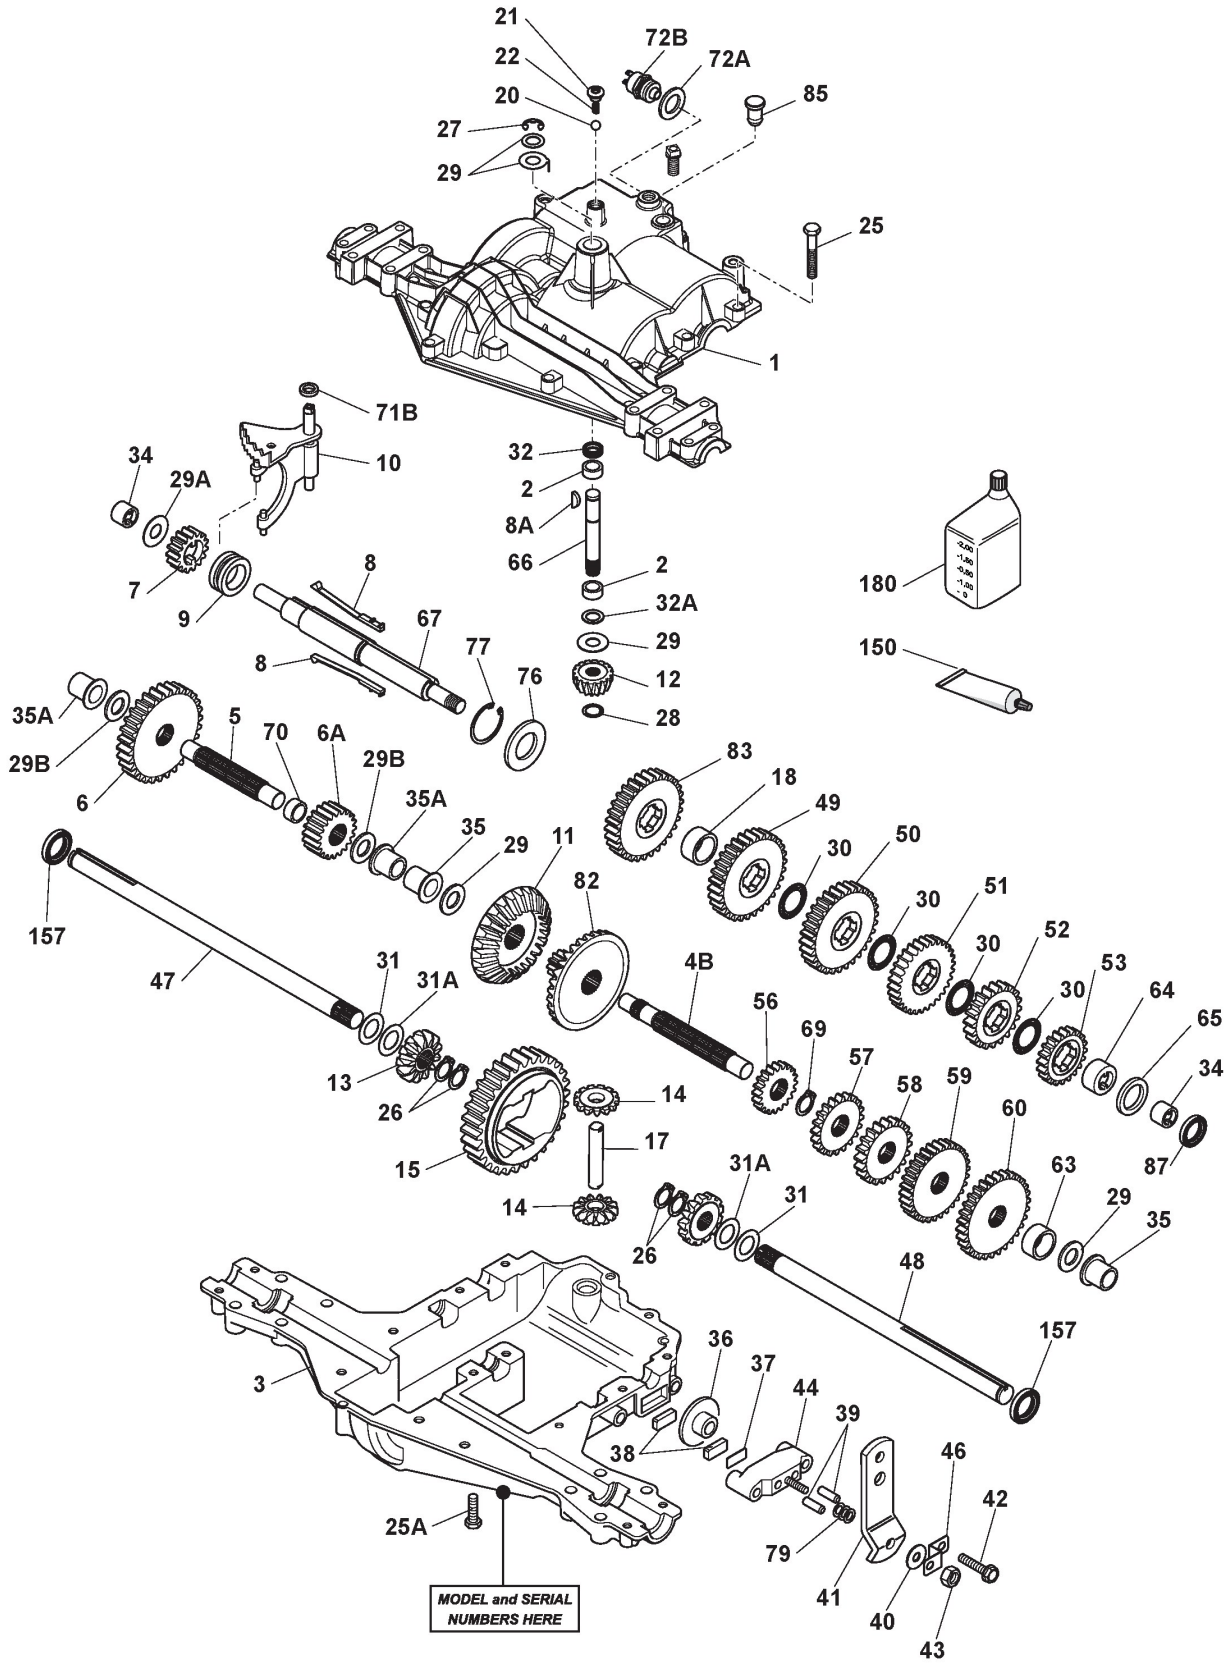

Transmission

Réf. N°	Q.té :	Code article	Description	Articles	De	Jusqu'à
0	1	118400910/2	Transmission MST 205-535G	MST 205-535G		
0	1	118400915/2	Groupe Transmission Peerless	MST 205-541G		
1	1	772148	Couvre	(Please contact Peerless service Network using item: 772148)		
2	2	780086	Needle bearing	(Please contact Peerless service Network using item: 780086)		
3	1	770128	Carter	(Please contact Peerless service Network using item: 770128)		
4B	1	776406	Arbre	(Please contact Peerless service Network using item: 776406)		
5	1	776409	Arbre	(Please contact Peerless service Network using item: 776409)		
6	1	778364	Gear	38T (Please contact Peerless service Network using item: 778364)		
6A	1	778369	Gear	15T (Please contact Peerless service Network using item: 778369)		
7	1	778330	Gear	11T (Please contact Peerless service Network using item: 778330)		
8A	1	792047	Clé de volant	(Please contact Peerless service Network using item: 792047)		
8	2	792180	Clef	(Please contact Peerless service Network using item: 792180)		
9	1	784352	Collier	(Please contact Peerless service Network using item: 784352)		
10	1	784378	Shift rod and fork	(Please contact Peerless service Network using item: 784378)		
11	1	778334	Roue Dentée	30T (Please contact Peerless service Network using item: 778334)		
12	1	778309	Bevel pinion	13T (Please contact Peerless service Network using item: 778309)		
13	2	778368	Bevel gear	13T (Please contact Peerless service Network using item: 778368)		
14	2	778368	Bevel gear	13T (Please contact Peerless service Network using item: 778368)		
15	1	778370	Ring gear	43T (Please contact Peerless service Network using item: 778370)		
17	1	786188	Pivot	(Please contact Peerless service Network using item: 786188)		
18	1	786102	Entretoise	(Please contact Peerless service Network using item: 786102)		
20	1	792077	Sphère	(Please contact Peerless service Network using item: 792077)		
21	1	792078	Vis	(Please contact Peerless service Network using item: 792078)		
21	1	792211	Vis	(Please contact Peerless service Network using item: 792211)		
22	1	792079	Ressort	(Please contact Peerless service Network using item: 792079)		
25	17	792073	Vis	(Please contact Peerless service Network using item: 792073)		
25A	2	792177	Vis	35 mm (Please contact Peerless service Network using item: 792177)		
26	4	792125	Anneau Ressort	Sats 2 st/Pkg of 2 (Please contact Peerless service Network using item: 792125)		
27	1	792035	Anneau Ressort	(Please contact Peerless service Network using item: 792035)