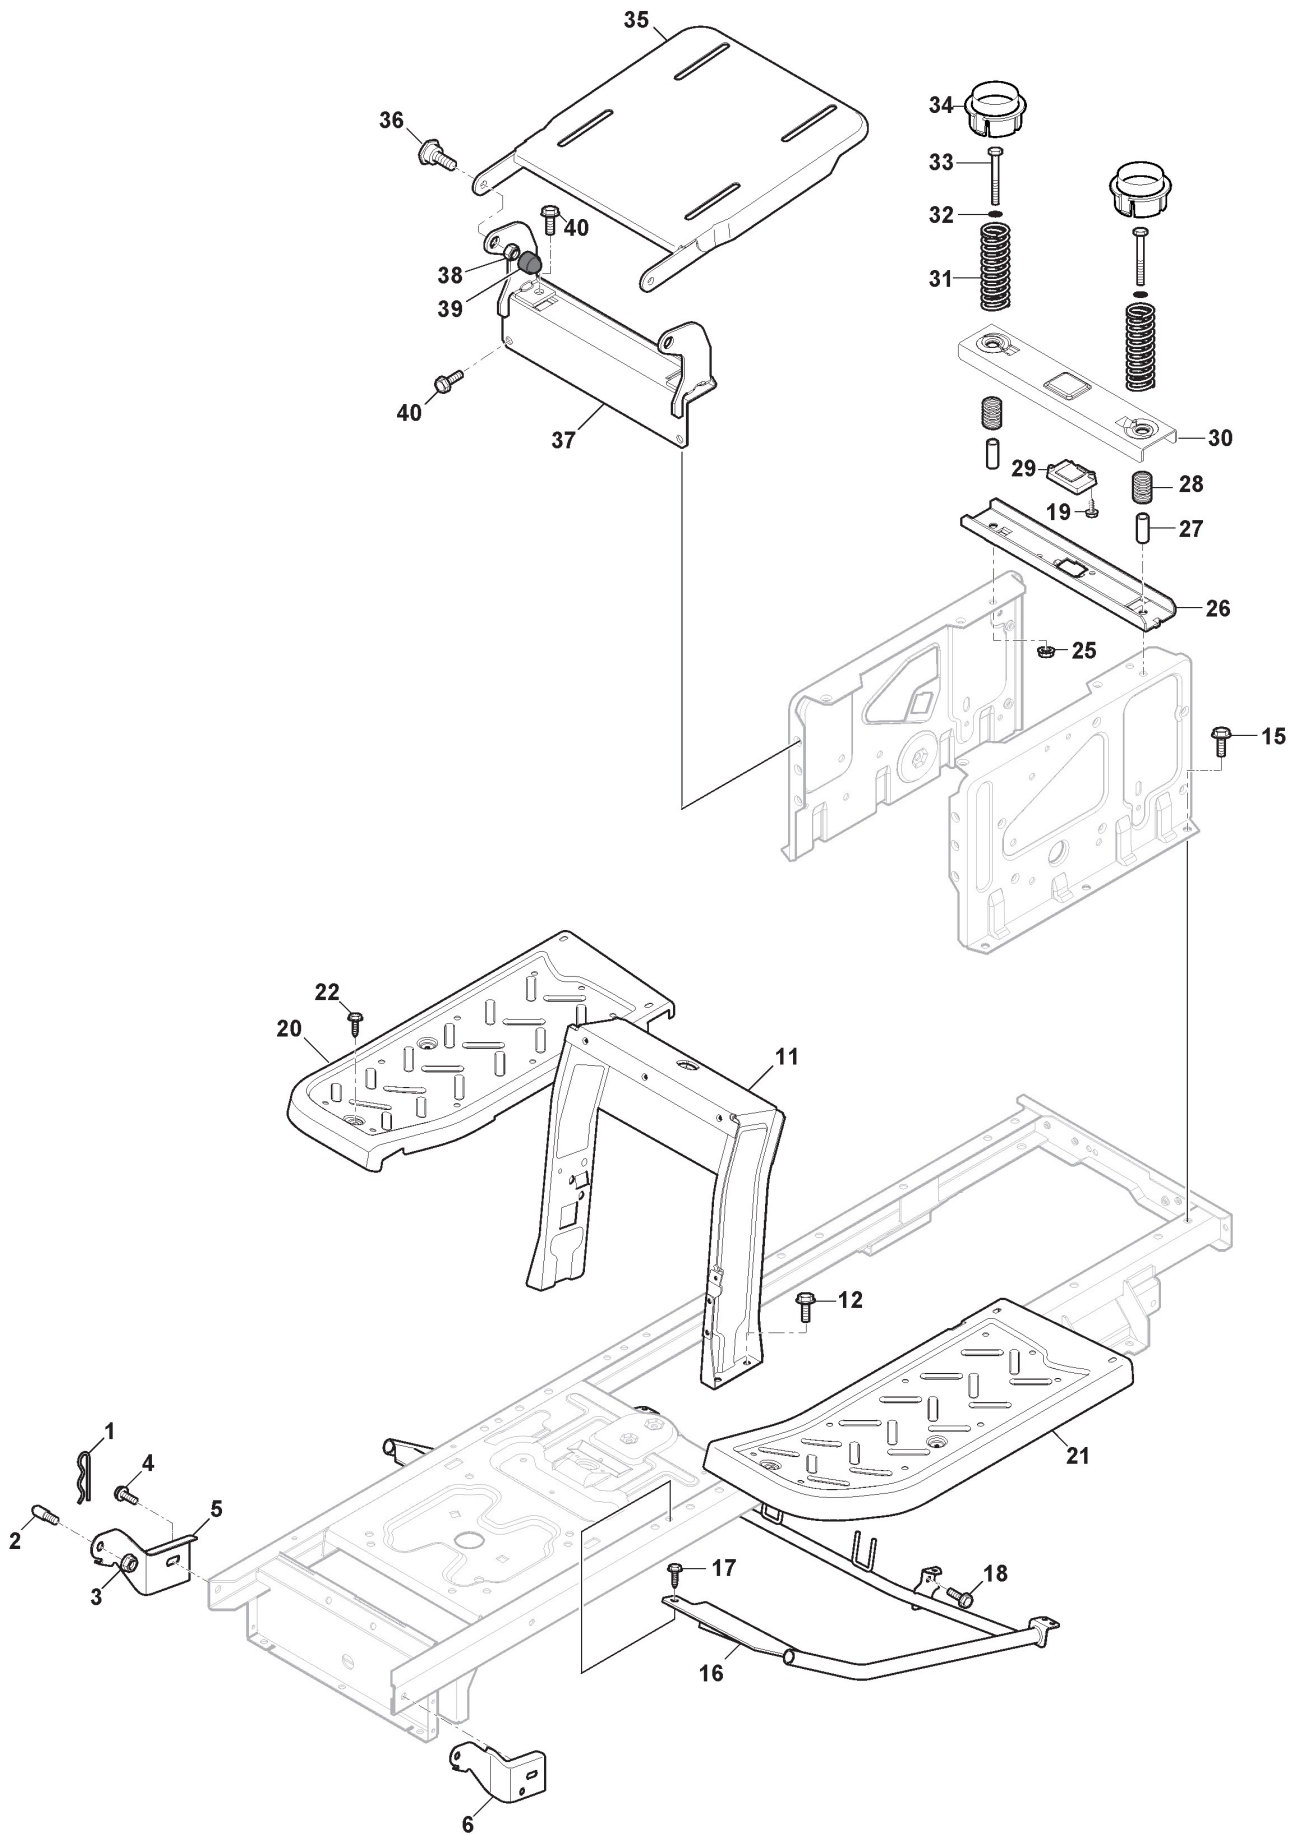

Chassis

Réf. N°	Q.té :	Code article	Description	Articles	De	Jusqu'à
1	1	124487998/0	Goupille			
2	2	125510169/1	Pivot			
3	4	112155000/0	Ecrou			
4	2	112735403/0	Vis			
5	1	325547225/0	Plaquette Droit			
6	1	325547227/0	Plaquette Gauche			
11	1	382785169/1	Support Tube De Direction			
12	4	125943009/0	Vis			
15	6	125943009/0	Vis			
16	1	382785179/1	Support Marchepied	For Mechanical/Gear Models		
17	2	125943009/0	Vis			
18	2	125943009/0	Vis			
19	2	112728686/0	Vis			
20	1	325500050/0	Marchepied Droit			
21	1	325500051/0	Marchepied Gauche			
22	2	112735403/0	Vis			
25	2	112293201/0	Ecrou			
26	1	325820109/1	Support Siege			
27	2	125160048/0	Entretoise			
28	2	125430263/0	Ressort			
29	1	325785379/1	Support			
30	1	325820111/1	Switch Comand Cross			
31	2	125430264/1	Ressort			
32	2	112521350/0	Rondelle			
33	2	112691400/0	Vis			
34	2	325600148/0	Protecteur			
35	1	382547061/1	Plaquette			
36	2	122524970/3	Goupille			
37	1	382820151/2	Support Siege			To S/N 211LA3RO
37	1	382820151/3	Support Siege		From S/N 211LA3RO	N017503
38	2	112155010/0	Ecrou			
39	2	118203854/0	Capot			
40	4	125943009/0	Vis