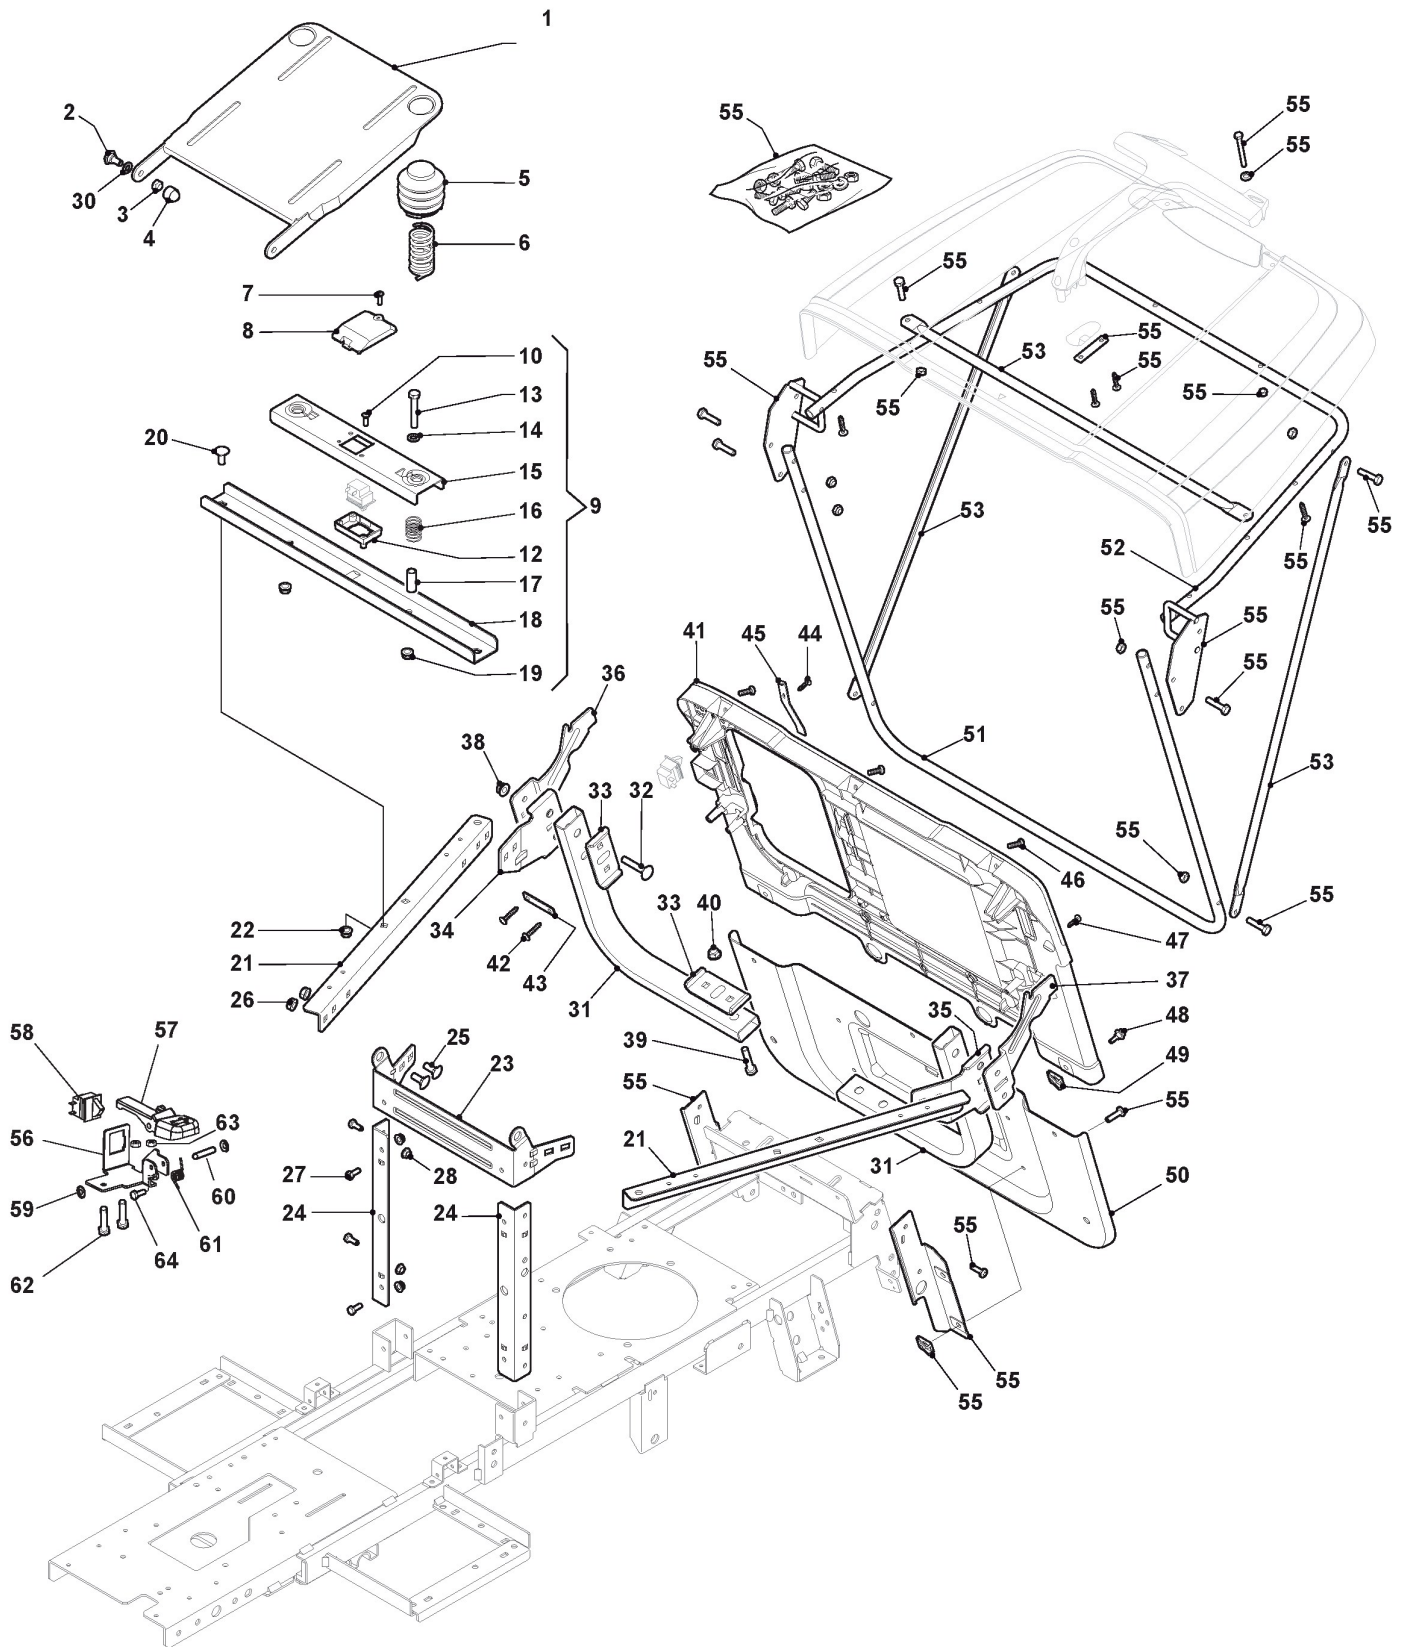

Chassis

Réf. N°	Q.té :	Code article	Description	Articles	De	Jusqu'à
1	1	382547061/0	Plaquette			
2	2	122524970/3	Goupille			
3	2	112155010/0	Ecrou			
4	2	118203854/0	Capot			
5	2	327737500/0	Protecteur			
6	2	127430589/0	Ressort			
7	1	112728706/0	Vis			
8	1	327110508/0	Micro couverture			
9	1	384394751/1	Micro interrupteur			
10	2	112728686/0	Vis			
12	1	325785379/1	Support			
13	2	112691400/0	Vis			
14	2	112521350/0	Rondelle			
15	1	327543047/0	Plaque			
16	2	125430263/0	Ressort			
17	2	125160048/0	Entretoise			
18	1	327787089/0	Support			
19	2	112293201/0	Ecrou			
20	2	9897-0820-16	Vis			
21	2	327650131/0	Renforcer supérieur			
22	2	112293201/0	Ecrou			
23	1	327543039/0	Plaquette de support			
24	2	327010209/0	Angulaire			
25	8	9897-0820-16	Vis			
26	8	112293201/0	Ecrou			
27	8	112791213/1	Vis			
28	8	112154510/0	Ecrou			
30	2	9694-0001-00	Rondelle			
31	2	327869063/0	Tube			
32	4	112819105/0	Vis			
33	4	327543029/0	Plaque			
34	1	327772171/0	Etrier Droit			
35	1	327772225/0	Etrier Gauche			
36	1	327772213/0	Etrier Droit			
37	1	327772215/1	Support			
38	4	112154210/0	Ecrou			
39	4	112691115/0	Vis			
40	4	112154210/0	Ecrou			
41	1	327543027/0	Plaque			
42	4	112728300/0	Vis			
43	2	322545142/0	Plaquette			
44	1	112728300/0	Vis			
45	1	127430600/0	Ressort			
46	3	112727801/0	Vis			
47	2	112728300/0	Vis			
48	2	125943010/0	Vis			
49	2	112437507/0	Plaquette			
50	1	327543025/0	Plaque