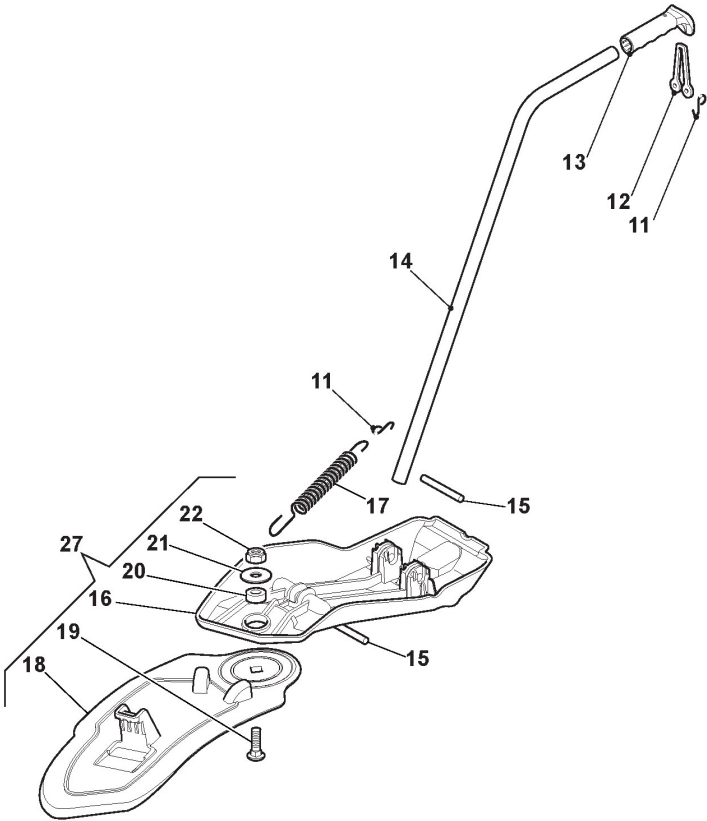

Accessoires Sur Demande

Réf. N°	Q.té :	Code article	Description	Articles	De	Jusqu'à
1	1	125510021/1	Pivot			
2	1	382033109/0	Tige			
3	1	124487999/0	Goupille			
4	2	112794300/0	Vis			
5	2	112295200/0	Ecrou			
6	2	112156602/0	Ecrou			
11	3	125253004/0	Crochet Fixage Kit Mulching			
12	1	125840011/1	Tirant			
13	1	325280000/1	Branche			
14	1	327394003/2	Guidon			
15	2	127510116/0	Pivot			
16	1	327140058/0	Deflecteur, Arriere			
17	1	125430218/1	Ressort			
18	1	327140057/0	Deflecteur, Avant			
19	1	112818700/0	Vis			
20	1	127047013/1	Douille			
21	1	322672152/0	Rondelle Antifriction			
22	1	112155000/0	Ecrou			
23	2	125510022/1	Pivot			
24	2	124487998/0	Goupille			
25	2	127510127/0	Pivot			
26	1	327600181/0	Pare-Pierres, Noir			
27	1	384150052/0	Ens. Deflecteur