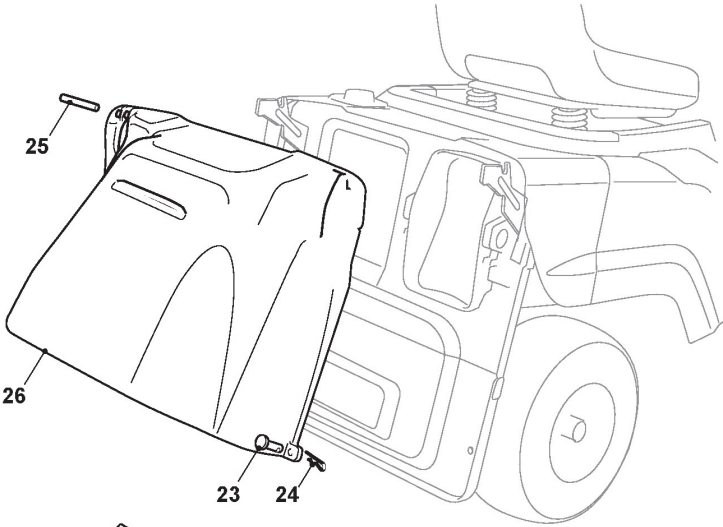

Accessoires Sur Demande

Réf. N°	Q.té :	Code article	Description	Articles	De	Jusqu'à
1	1	125510021/1	Pivot			
2	1	382033109/0	Tige			
3	1	124487999/0	Goupille			
4	2	112794300/0	Vis			
5	2	112295200/0	Ecrou			
6	2	112156602/0	Ecrou			
11	3	125253004/0	Crochet Fixage Kit Mulching			
12	1	125840011/1	Tirant			
13	1	325280000/1	Branche			
14	1	327394003/2	Guidon			
15	2	127510116/0	Pivot			
16	1	327140058/0	Deflecteur, Arriere			
17	1	125430218/1	Ressort			
18	1	327140057/0	Deflecteur, Avant			
19	1	112818700/0	Vis			
20	1	127047013/1	Douille			
21	1	322672152/0	Rondelle Antifriction			
22	1	112155000/0	Ecrou			
23	2	125510022/1	Pivot			
24	2	124487998/0	Goupille			
25	2	127510127/0	Pivot			
26	1	327600181/0	Pare-Pierres, Noir			
27	1	384150052/0	Ens. Deflecteur