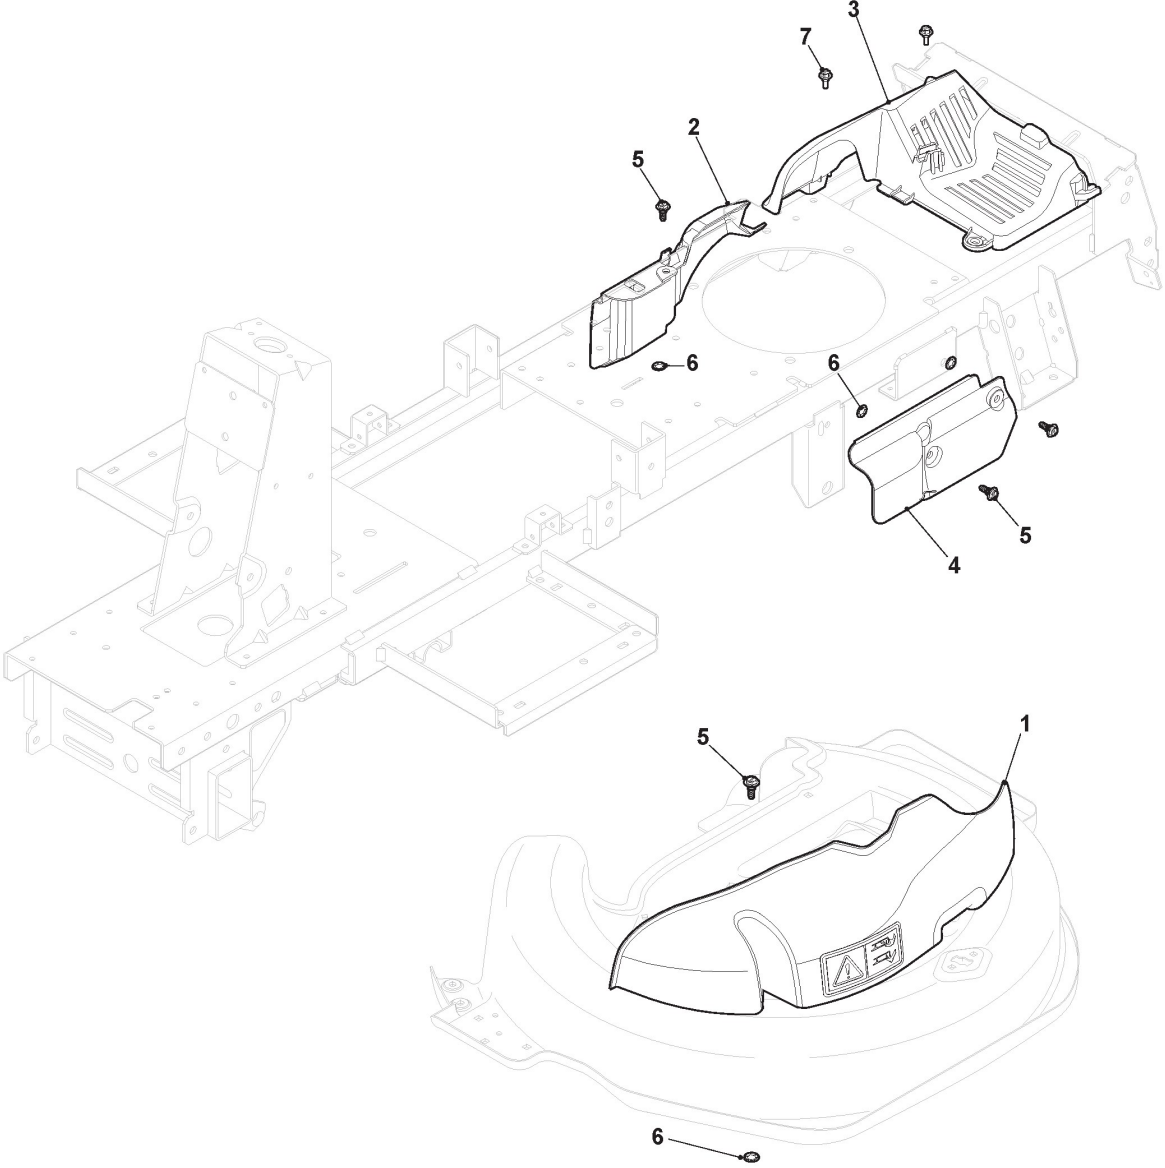

Protections

Réf. N°	Q.té :	Code article	Description	Articles	De	Jusqu'à
1	1	327060111/1	Carter			
2	1	327060109/0	Carter Protection Courroie Droit			
3	1	327060108/1	Carter			
4	1	327060110/0	Carter Protection Courroie Gauche			
5	5	125943011/0	Vis			
6	4	112604899/0	Fixateur A Couronne			
7	2	125943016/0	Vis