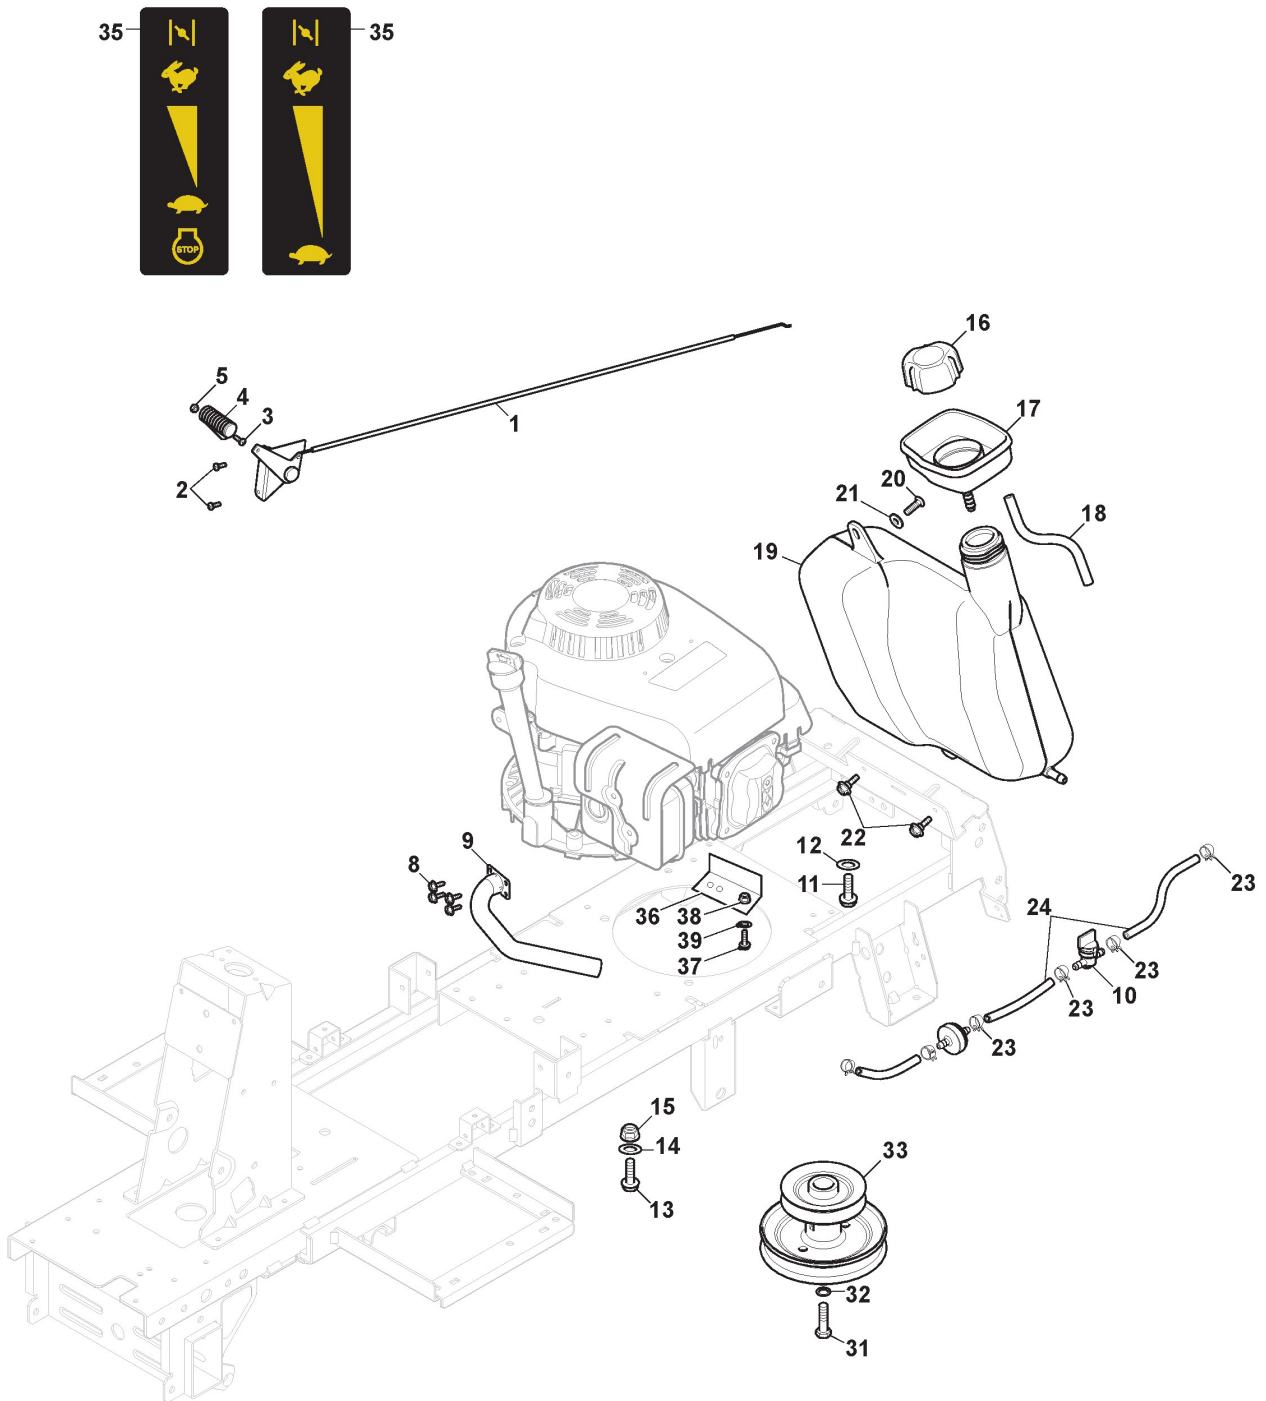

Moteur - ST.

Réf. N°	Q.té :	Code article	Description	Articles	De	Jusqu'à
1	1	184000257/0	Câble Accélérateur			
2	2	112726389/0	Vis			
3	1	112726389/0	Vis			
4	1	125394501/0	Poignée			
5	1	112290800/0	Ecrou			
8	4	112735111/0	Vis			
9	1	118738261/1	Tuyau de raccord d'échappement			
10	1	118566119/0	Rubinet			
11	2	112735109/2	Vis			
12	2	112540070/0	Rondelle			
13	1	112791213/1	Vis			
14	1	112521350/0	Rondelle			
15	1	112154210/0	Ecrou			
16	1	127790000/1	Bouchon Reservoir			
17	1	327600180/0	Protection de réservoir			
18	1	327869054/1	Tube De Echappement			
19	1	327733008/0	Réservoir à carburant			
20	1	112727801/0	Vis			
21	1	112523040/0	Rondelle			
22	2	125943016/0	Vis			
23	4	118375051/1	Fixation De Cable			
24	1	325869035/1	Tube De Connexion			
31	1	112736850/0	Vis			
32	1	112543000/0	Rondelle			
33	1	384601500/1	Riemenscheibe			
35	1	114366874/0	Etiquette			
36	1	327772239/0	Etrier			
37	3	112791213/1	Vis			
38	3	112154510/0	Ecrou			
39	2	9694-0001-00	Rondelle