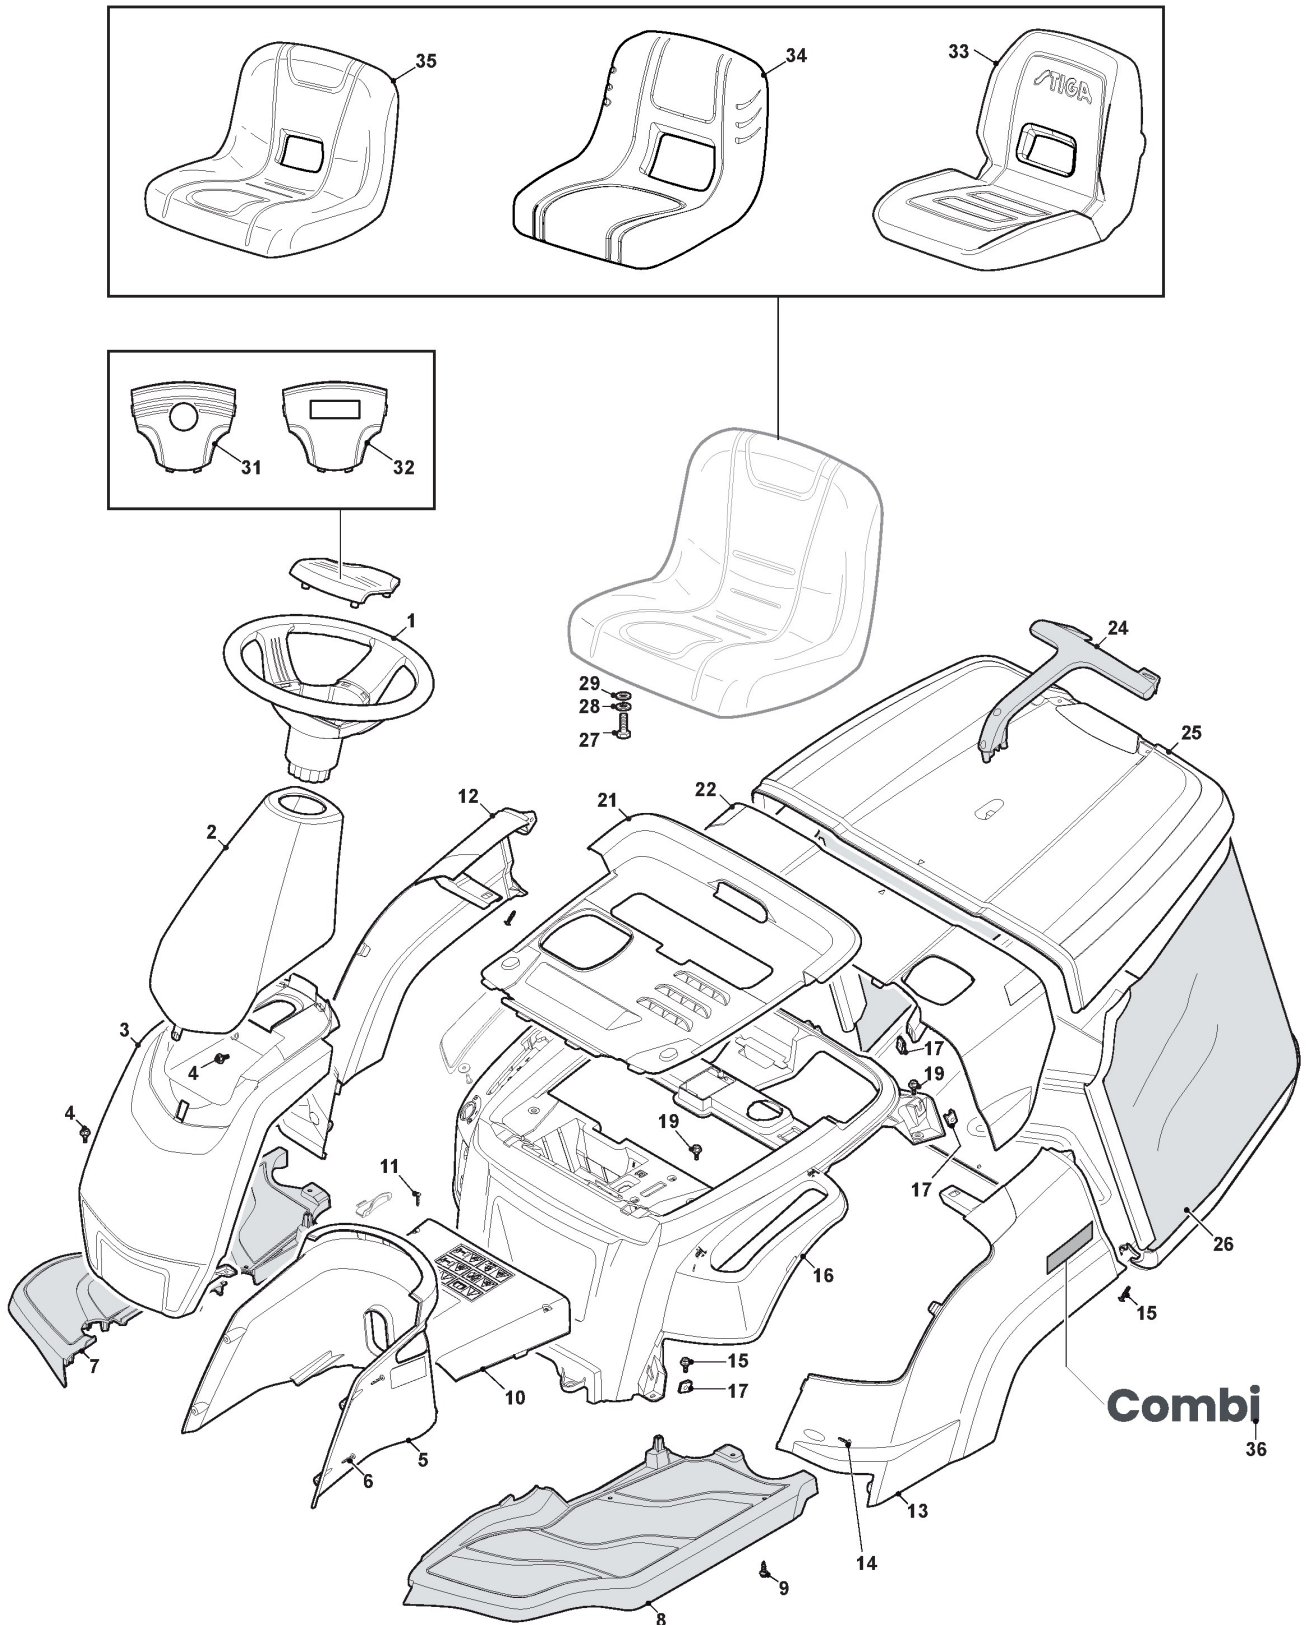

Carrosserie

Réf. N°	Q.té :	Code article	Description	Articles	De	Jusqu'à
1	1	325961220/0	Volant			
2	1	327110487/0	Couvre Tube De Direction, Noire			
2	1	327110519/0	Couvre Tube De Direction, Gris St			
3	1	327110492/0	Couvercle Avant, Jaune			
3	1	327110537/0	Couvercle Avant, Noir			
4	4	125943016/0	Vis			
5	1	327110518/0	Couvercle Arrier, Gris Stiga			
6	4	112728300/0	Vis			
7	1	327500501/0	Marchepied Droit			
8	1	327500500/0	Marchepied Gauche			
9	14	112735402/0	Vis			
10	1	327110567/0	Couvre Central, Gris			
11	2	112728300/0	Vis			
12	1	327110488/0	Couvre Roue Droit, Jaune			
12	1	327110533/0	Couvre Roue Droit, Noire			
13	1	327110490/0	Couvre Roue Gauche, Jaune			
13	1	327110534/0	Couvre Roue Gauche, Noire			
14	6	112727801/0	Vis			
15	6	112728300/0	Vis			
16	1	327110517/1	Couvercle Gris			
17	10	112437507/0	Plaquette			
19	6	125943016/0	Vis			
21	1	327110481/1	Couvre Moteur Noir			
22	1	327110494/0	Couvre, Jaune			
22	1	327110536/0	Couvre, Noire			
24	1	327394004/0	Poignée Noir			
25	1	327110484/0	Couvre-Bac Mobile, Jaune			
25	1	327110535/0	Couvre-Bac Mobile, Noire			
26	1	184106074/0	Sac, Toile			
27	4	112793101/0	Vis			
28	4	112583500/0	Grower			
29	4	112523060/0	Rondelle			
32	1	325580504/0	Plaque Volant			
33	1	125722486/0	Siege			
36	2	114372971/0	Etiquette de désignation "COMBI"	Only for STIGA Brand