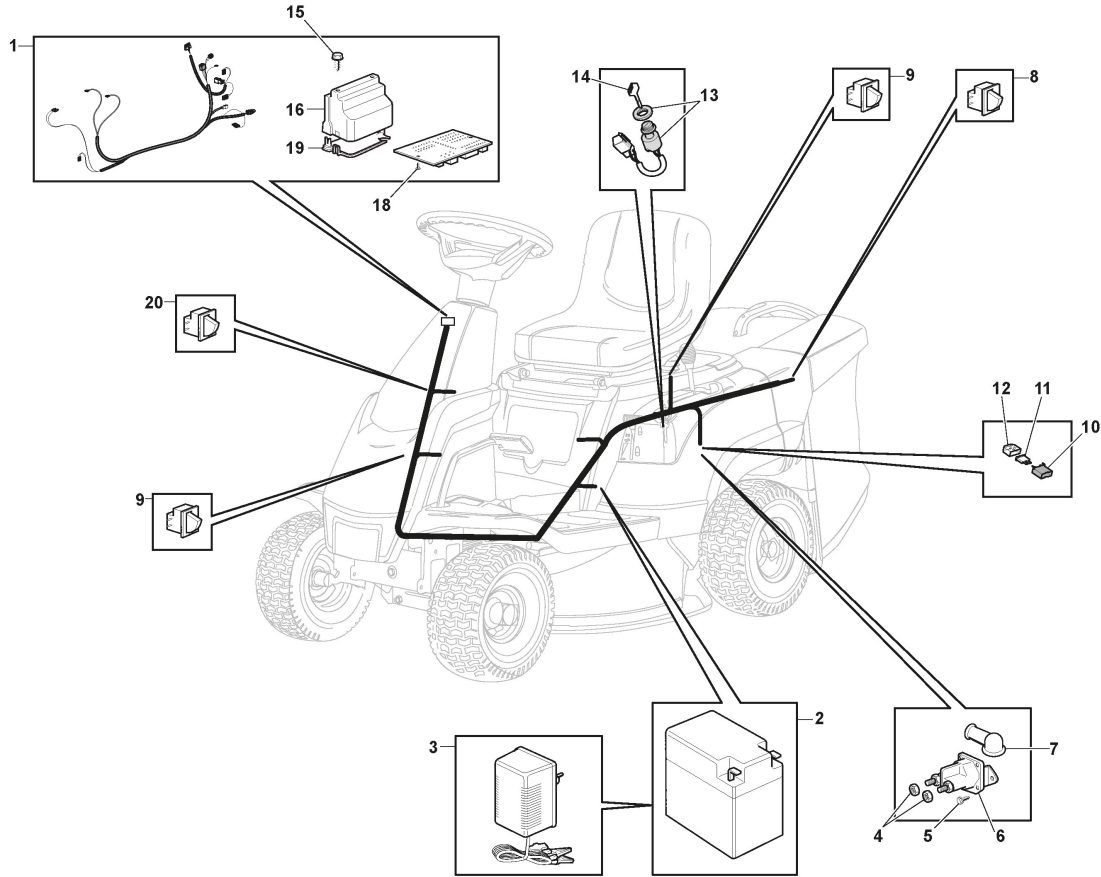

Parties Electriques

Réf. N°	Q.té :	Code article	Description	Articles	De	Jusqu'à
1	1	384722489/0	Ens. Carte Electronique			
2	1	118120010/0	Batterie avec Câbles Intégrés	12V 9AH		
2	1	118120069/0	Batterie avec Câbles Intégrés	7Ah		
3	1	182180190/0	Kit de chargeur de batterie UK-CE	CE + BS plug		
4	2	9743-5121-32	Ecrou			
5	2	112735110/0	Vis			
6	1	118736113/0	Relais D'Allumage			
7	2	118564861/2	Capuchon			
8	1	119410618/0	Microinterrupteur			
9	2	119410622/1	Microinterrupteur			
10	1	133500007/0	Tableau De Fusible			
11	1	133340040/0	Fusible 10 A			
12	1	133215000/0	Couvercle			
13	1	118450075/1	Interrupteur Demarrage			
14	1	118210023/0	Clef A Demarrage			
15	2	112728711/0	Vis			
16	1	127600119/0	Electronis Card Upper Protecti			
18	2	112729601/1	Vis			
19	1	127600118/0	Electronic Card Lower Protecti			
20	1	119410623/0	Microinterrupteur