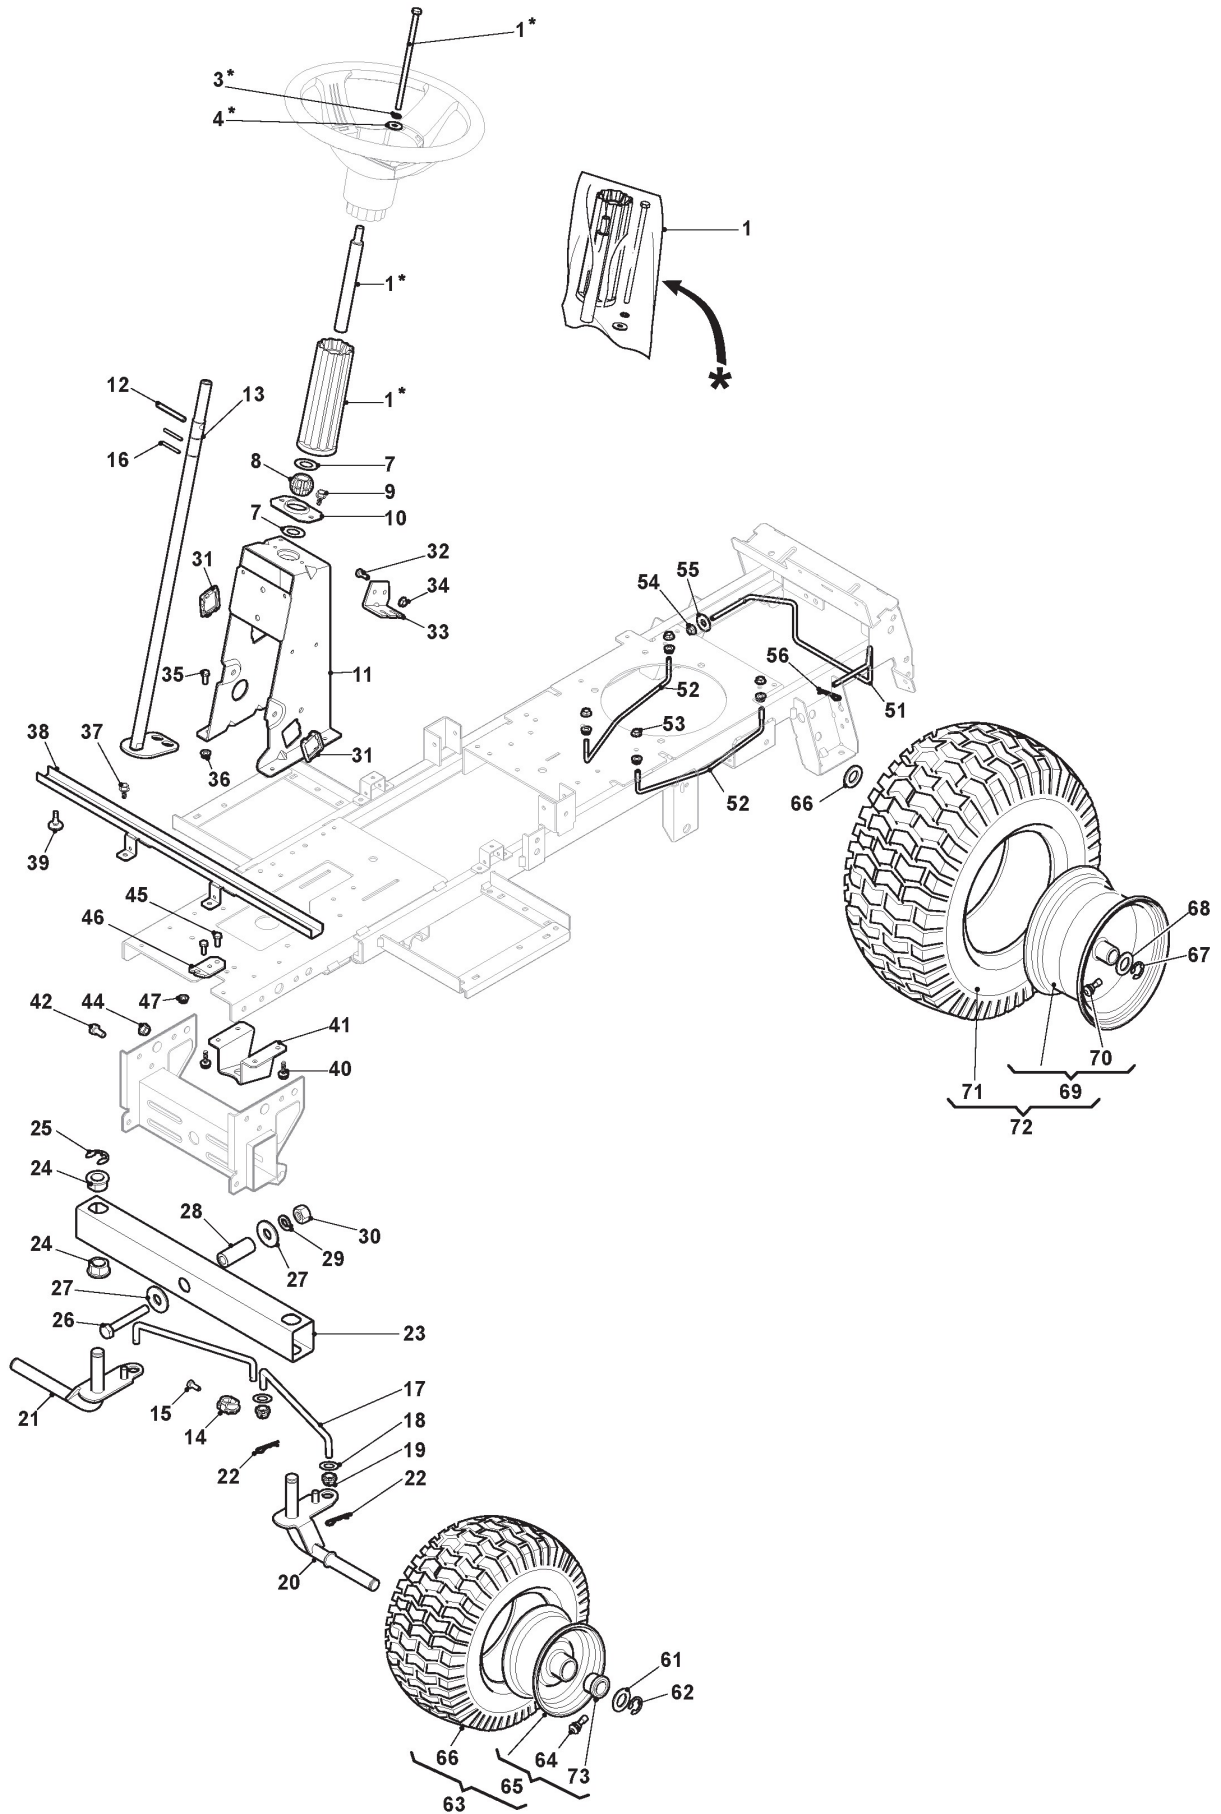

Barre De Direction

Barre De Direction

Réf. N°	Q.té :	Code article	Description	Articles	De	Jusqu'à
55	1	112521330/0	Rondelle			
56	1	124487997/0	Goupille			
61	2	112521390/0	Rondelle			
62	2	112000970/0	Anneau (Benzing)			
63	2	384680074/0	Roue Avant	Light Grey Rimm		
63	2	384680078/0	Roue Avant	Dark Grey Rimm		
64	2	125950000/0	Vanne			
65	2	184044015/0	Bandage Roue Avant	Light Grey Rimm		
65	2	184044018/0	Bandage Roue Arriere	Dark Grey Rimm		
66	2	125590018/0	Pneu 13x5.00-6 P512 WANDA			
67	2	112001010/0	Anneau Benzing			
68	4	125670005/2	Rondelle			
69	2	184044013/0	Bandage Roue Arriere	Light Grey Rimm		
69	2	184044019/0	Bandage Roue Arriere	Dark Grey Rimm		
70	2	125950000/0	Vanne			
71	2	127590068/0	Pneu 15x5.50-6 P512 WANDA			
72	2	384680076/0	Roue Arriere	Light Grey Rimm		
72	2	384680081/0	Roue Arriere	Dark Grey Rimm		
73	4	127122250/0	Roulement