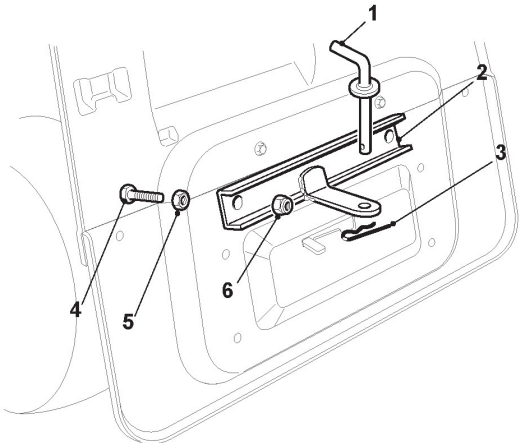

Accessoires Sur Demande

Réf. N°	Q.té :	Code article	Description	Articles	De	Jusqu'à
1	1	125510021/1	Pivot			
2	1	382033109/0	Tige			
3	1	124487999/0	Goupille			
4	2	112794300/0	Vis			
5	2	112295200/0	Ecrou			
6	2	112156602/0	Ecrou			
11	3	125253004/0	Crochet Fixage Kit Mulching			
12	1	125840011/1	Tirant			
13	1	325280000/1	Branche			
14	1	327394003/2	Guidon			
15	2	127510116/0	Pivot			
16	1	327140058/0	Deflecteur, Arriere			
17	1	125430218/1	Ressort			
18	1	327140057/0	Deflecteur, Avant			
19	1	112818700/0	Vis			
20	1	127047013/1	Douille			
21	1	322672152/0	Rondelle Antifriction			
22	1	112155000/0	Ecrou			
23	2	125510022/1	Pivot			
24	2	124487998/0	Goupille			
25	2	127510127/0	Pivot			
26	1	327600181/0	Pare-Pierres, Noir			
27	1	384150052/0	Ens. Deflecteur