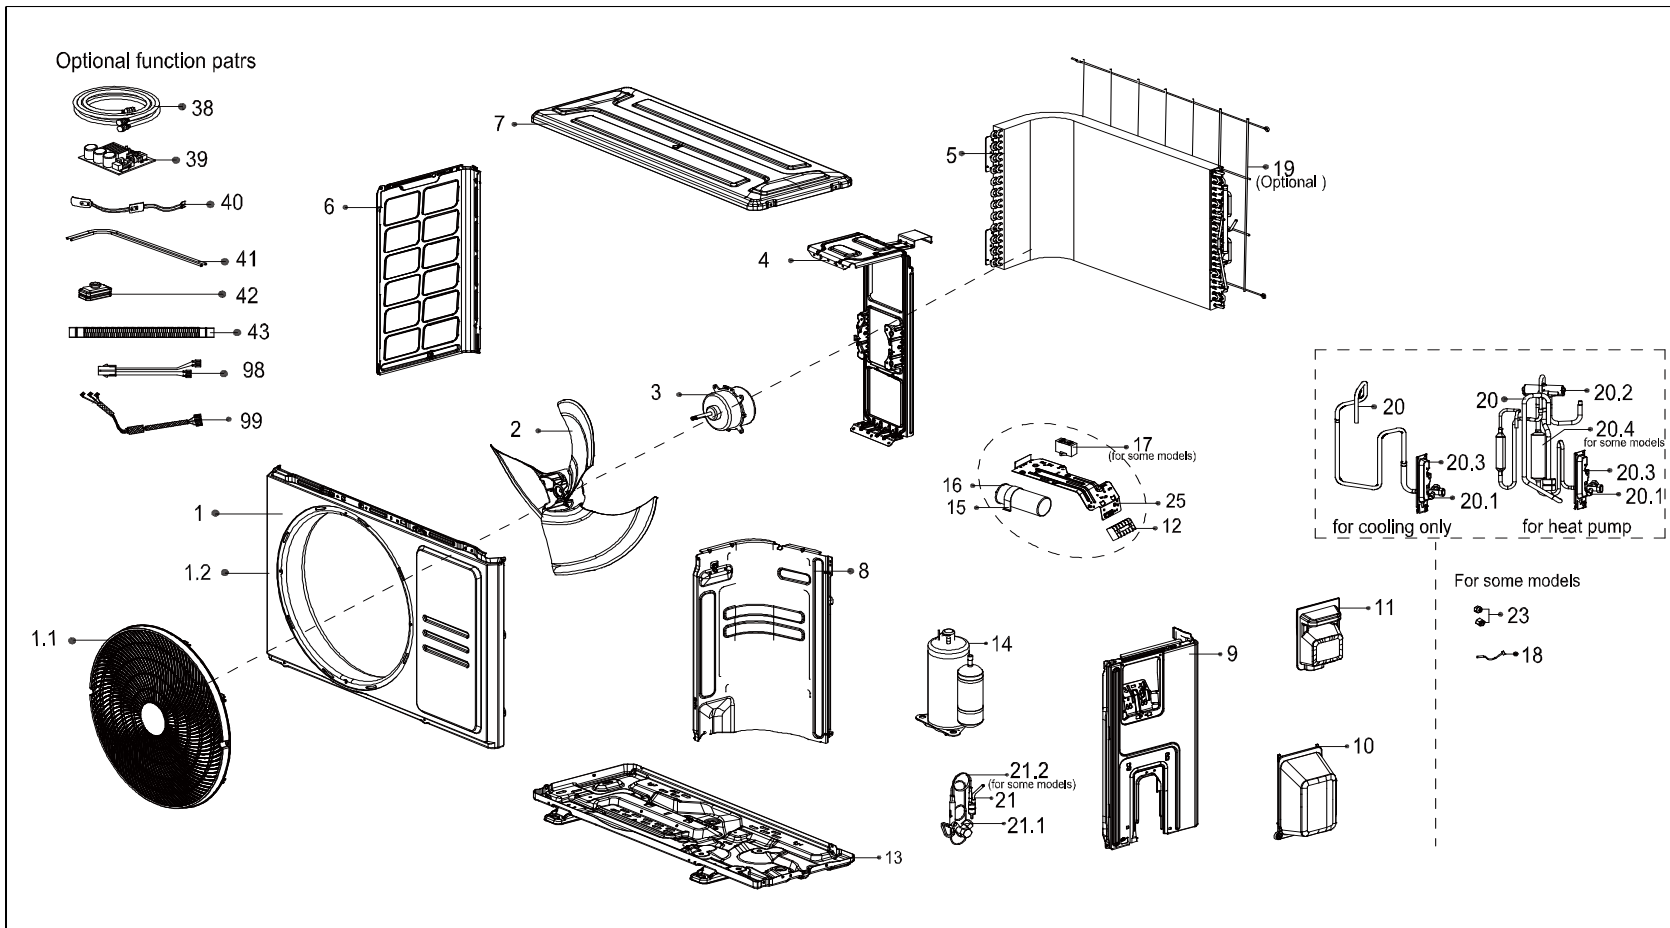

# Exploded View SC 5426 / SC 5435

No.	Part Name	Quantity	EAN
11	Brushless DC Motor	1	8713508790275
28	Electronic control box subasse	1	8713508790442
29	Combination sensor	1	8713508782324