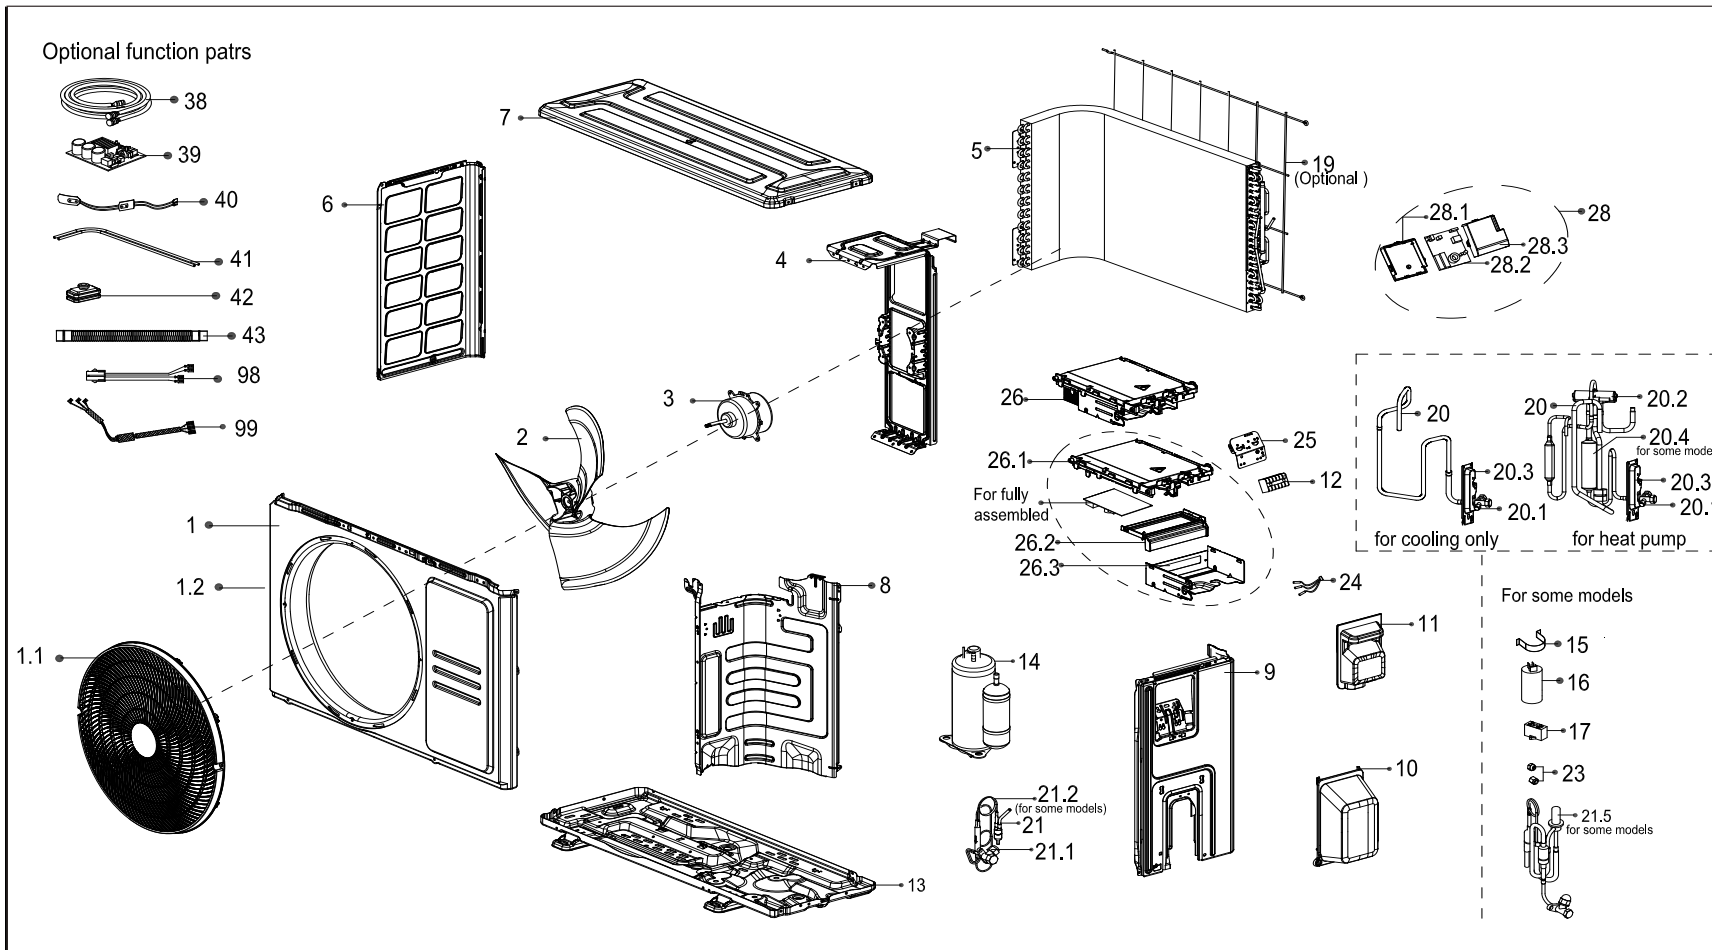

Exploded View SC 5453

No.	Part Name	Quantity	EAN
3	Brushless DC Motor	1	8713508790275
24	Combination sensor	1	8713508782324
26	Electronic control box subasse	1	8713508790435