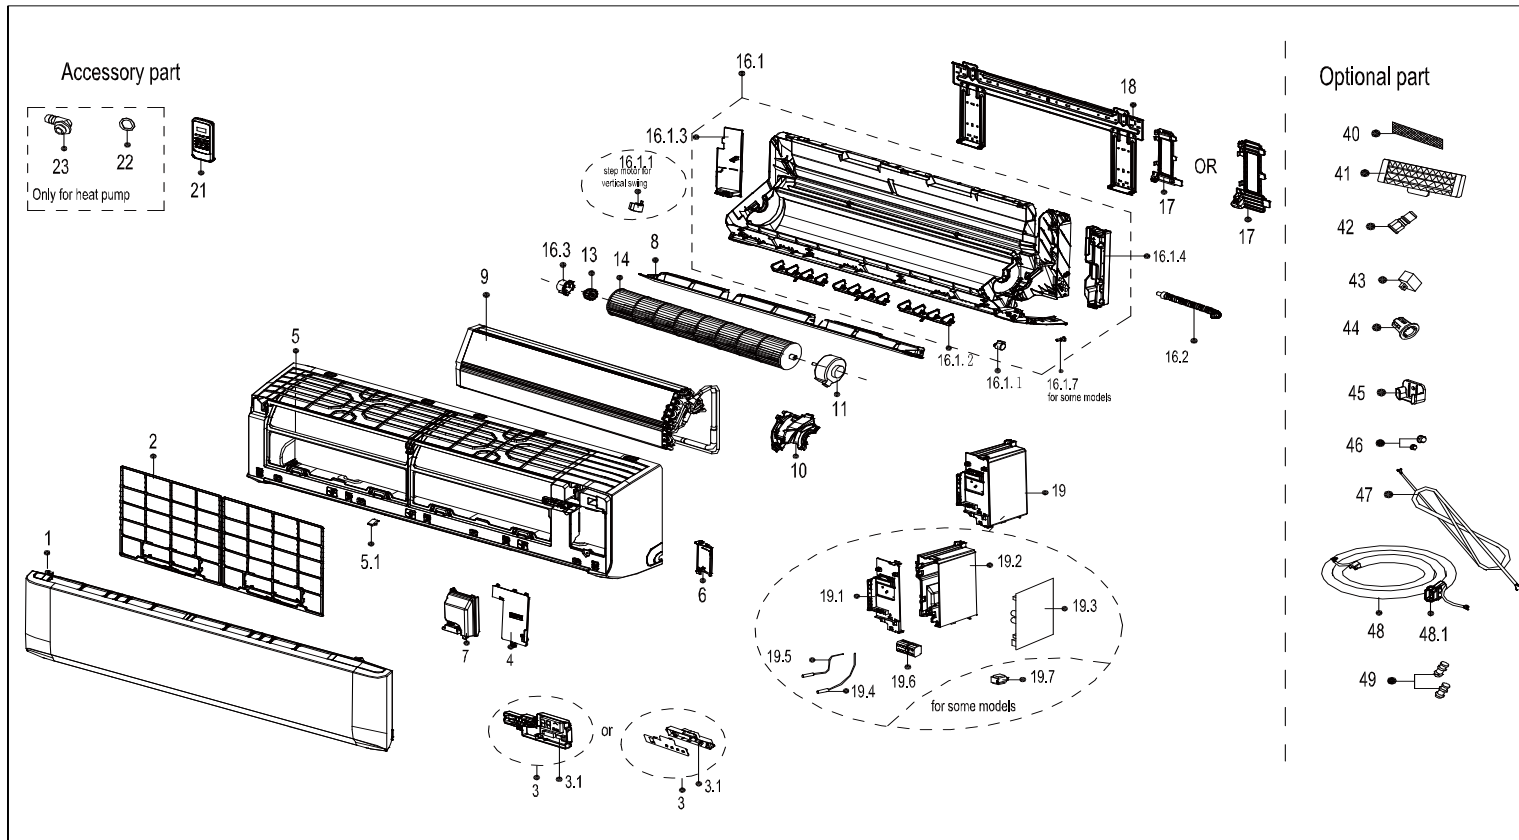

# Exploded View SC 5453

No.	Part Name	Quantity	EAN
2	Air filter	2	8713508782331
11	Brushless DC Motor	1	8713508787015
19.3	Main control board subassembly	1.0	8713508790411
19.4	Room temperature sensor	1.0	8713508782300
19.5	Pipe Temperature Sensor	1.0	8713508784885
21	Remote controller	1	8713508790404
40	air fresh filter	1	8713508784908
40	Cold catalyst /Air freshening	1	8713508790367