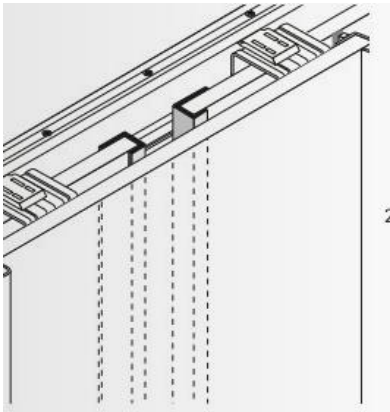

**Name and address of Manufacturer**

Hettich-Heinze GmbH & Co. KG, Industriezentrum 83, 32139 Spenge, Germany

Handle-side

U-Profile

Product designation	ADEO Product information			Certified Product information
	ADEO ref	EAN	Supplier ref in PO	Model number in certificates and reports
Handle kit 2 doors	86365083	3276007587876	932775100	SPACEO EVO'M KIT HANDLE PROFIL FOR 2 DOORS H230,4 CM WHITE
Handle kit 2 doors	86365085	3276007587890	932775300	SPACEO EVO'M KIT HANDLE PROFIL FOR 2 DOORS H230,4 CM BLACK
Handle kit 2 doors	86365092	3276007587968	932774900	SPACEO EVO'M KIT HANDLE PROFIL FOR 2 DOORS H230,4 CM GREY

Product designation	ADEO Product information			Certified Product information
	ADEO ref	EAN	Supplier ref in PO	Model number in certificates and reports
Handle kit 3 doors	86365087	3276007587913	932775200	SPACEO EVO'M KIT HANDLE PROFIL FOR 3 DOORS H230,4 CM WHITE
Handle kit 3 doors	86365089	3276007587937	932775400	SPACEO EVO'M KIT HANDLE PROFIL FOR 3 DOORS H230,4 CM BLACK
Handle kit 3 doors	86365093	3276007587975	932775000	SPACEO EVO'M KIT HANDLE PROFIL FOR 3 DOORS H230,4 CM GREY