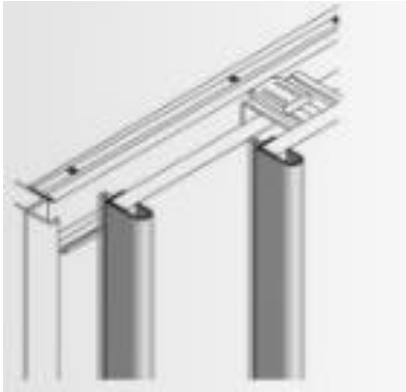

**Name and address of Manufacturer**

Hettich-Heinze GmbH & Co. KG, Industriezentrum 83, 32139 Spenge, Germany

Handle-side

U-Profile

Product designation	ADEO Product information			Certified Product information
	ADEO ref	EAN	Supplier ref in PO	Model number in certificates and reports
Handle kit 2 doors	86365083	3276007587876	932775100	SPACEO EVO'M KIT HANDLE PROFIL FOR 2 DOORS H230,4 CM WHITE
Handle kit 2 doors	86365085	3276007587890	932775300	SPACEO EVO'M KIT HANDLE PROFIL FOR 2 DOORS H230,4 CM BLACK
Handle kit 2 doors	86365092	3276007587968	932774900	SPACEO EVO'M KIT HANDLE PROFIL FOR 2 DOORS H230,4 CM GREY

Product designation	ADEO Product information			Certified Product information
	ADEO ref	EAN	Supplier ref in PO	Model number in certificates and reports
Handle kit 3 doors	86365087	3276007587913	932775200	SPACEO EVO'M KIT HANDLE PROFIL FOR 3 DOORS H230,4 CM WHITE
Handle kit 3 doors	86365089	3276007587937	932775400	SPACEO EVO'M KIT HANDLE PROFIL FOR 3 DOORS H230,4 CM BLACK
Handle kit 3 doors	86365093	3276007587975	932775000	SPACEO EVO'M KIT HANDLE PROFIL FOR 3 DOORS H230,4 CM GREY