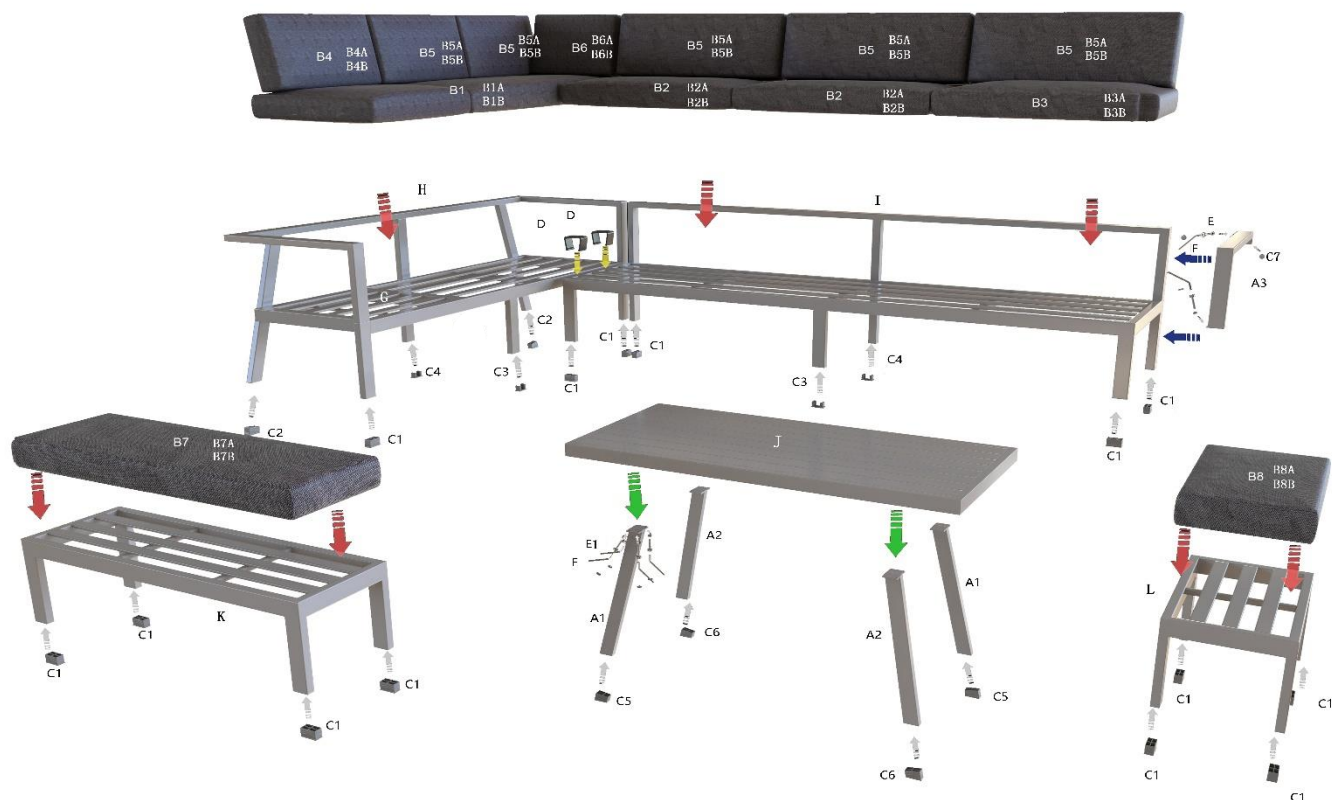

# DINING CORNER SET NATURAL NAXOS II 10P MODULAR ALU DARK GREY

3276007599923

Part	Picture	Description	Qty	SPARE REF #
A1		TABLE LEG	2	SPP332-0049
A2		TABLE LEG	2	SPP332-0060
A3		SOFA ARM #A3	1	SPP332-0071
B1		SEAT CUSHION	1	SPP332-0082
B2		SEAT CUSHION	2	SPP332-0086
B3		SEAT CUSHION	1	SPP332-0087
B4		SEAT CUSHION	1	SPP332-0088
B5		SEAT CUSHION	5	SPP332-0089
B6		SEAT CUSHION	1	SPP332-0090
B7		SEAT CUSHION	1	SPP332-0050
B8		SEAT CUSHION	1	SPP332-0051
B1A		FABRIC COVER SEAT CUSHION	1	SPP332-0068
B2A		FABRIC COVER SEAT CUSHION	2	SPP332-0069
B3A		FABRIC COVER SEAT CUSHION	1	SPP332-0070
B4A		FABRIC COVER SEAT CUSHION	1	SPP332-0072
B5A		FABRIC COVER SEAT CUSHION	5	SPP332-0073
B6A		FABRIC COVER SEAT CUSHION	1	SPP332-0074
B7A		FABRIC COVER SEAT CUSHION	1	SPP332-0075
B8A		FABRIC COVER SEAT CUSHION	1	SPP332-0076
B1B		ONLY FILLING SEAT CUSHION	1	SPP332-0077
B2B		ONLY FILLING SEAT CUSHION	2	SPP332-0078
B3B		ONLY FILLING SEAT CUSHION	1	SPP332-0079
B4B		ONLY FILLING SEAT CUSHION	1	SPP332-0080
B5B		ONLY FILLING SEAT CUSHION	5	SPP332-0081
B6B		ONLY FILLING SEAT CUSHION	1	SPP332-0083
B7B		ONLY FILLING SEAT CUSHION	1	SPP332-0084
B8B		ONLY FILLING SEAT CUSHION	1	SPP332-0085
C1		PLASTIC PLUG	14	SPP332-0052
C2		PLASTIC PLUG	2	SPP332-0053
C3		PLASTIC PLUG	2	SPP332-0054
C4		PLASTIC PLUG	2	SPP332-0055
C5		PLASTIC PLUG	2	SPP332-0056
C6		PLASTIC PLUG	2	SPP332-0057
C7		PLASTIC PLUG	1	SPP332-0091
D		PLASTIC CONNECTION	2	SPP332-0058
E1		SCREWS	19	SPP332-0059
F		INSTALL TOOLS	1	SPP332-0061
G		RECLINING PART	1	SPP332-0062
H		LOUNGE SOFA FRAME	1	SPP332-0063
I		3 SEATS SOFA FRAME	1	SPP332-0064
J		TOP TABLE	1	SPP332-0065
K		LONG BENCH SOFA FRAME	1	SPP332-0066
L		SHORT BENCH SOFA FRAME	1	SPP332-0067