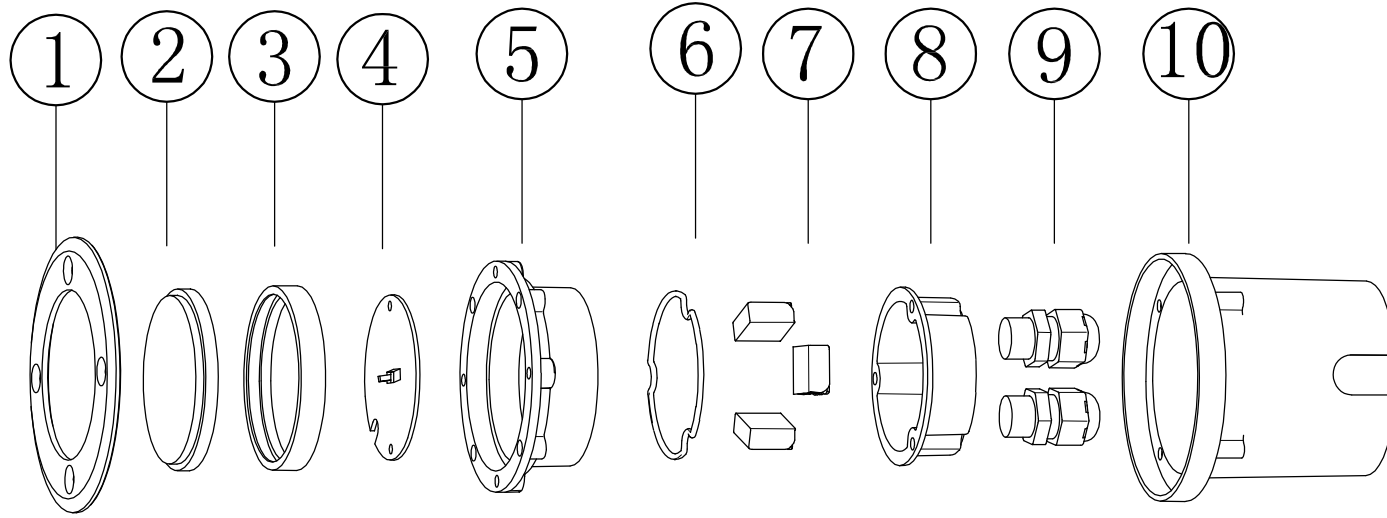

0S-IS Product exploded view

No	Componet No.	Material	Qty
1	Lampshade	Stainless steel 316	1
2	Glass		1
3	Seal 01	Silicion gasket	1
4	LED		1
5	Lamp body	Aluminium	1
6	Seal 02	Silicion gasket	1
7	Terminal block		3
8	Base	Aluminium	1
9	Water joint		2
10	Connection base	ABS	1

											Material	
											Weight	
											Measurement:mm Unspecified tolerance:±0.10 Uninjected draft angle:1°	
							Item code	0S-IS-R	Design		Scale	/
							Product name	ISIRO	Check		Version	01
							Componet name		Approve		Frame	A4
No	Version	Modify content	Modify person	Date	Check	Date	No of drawing		mold number			1/1