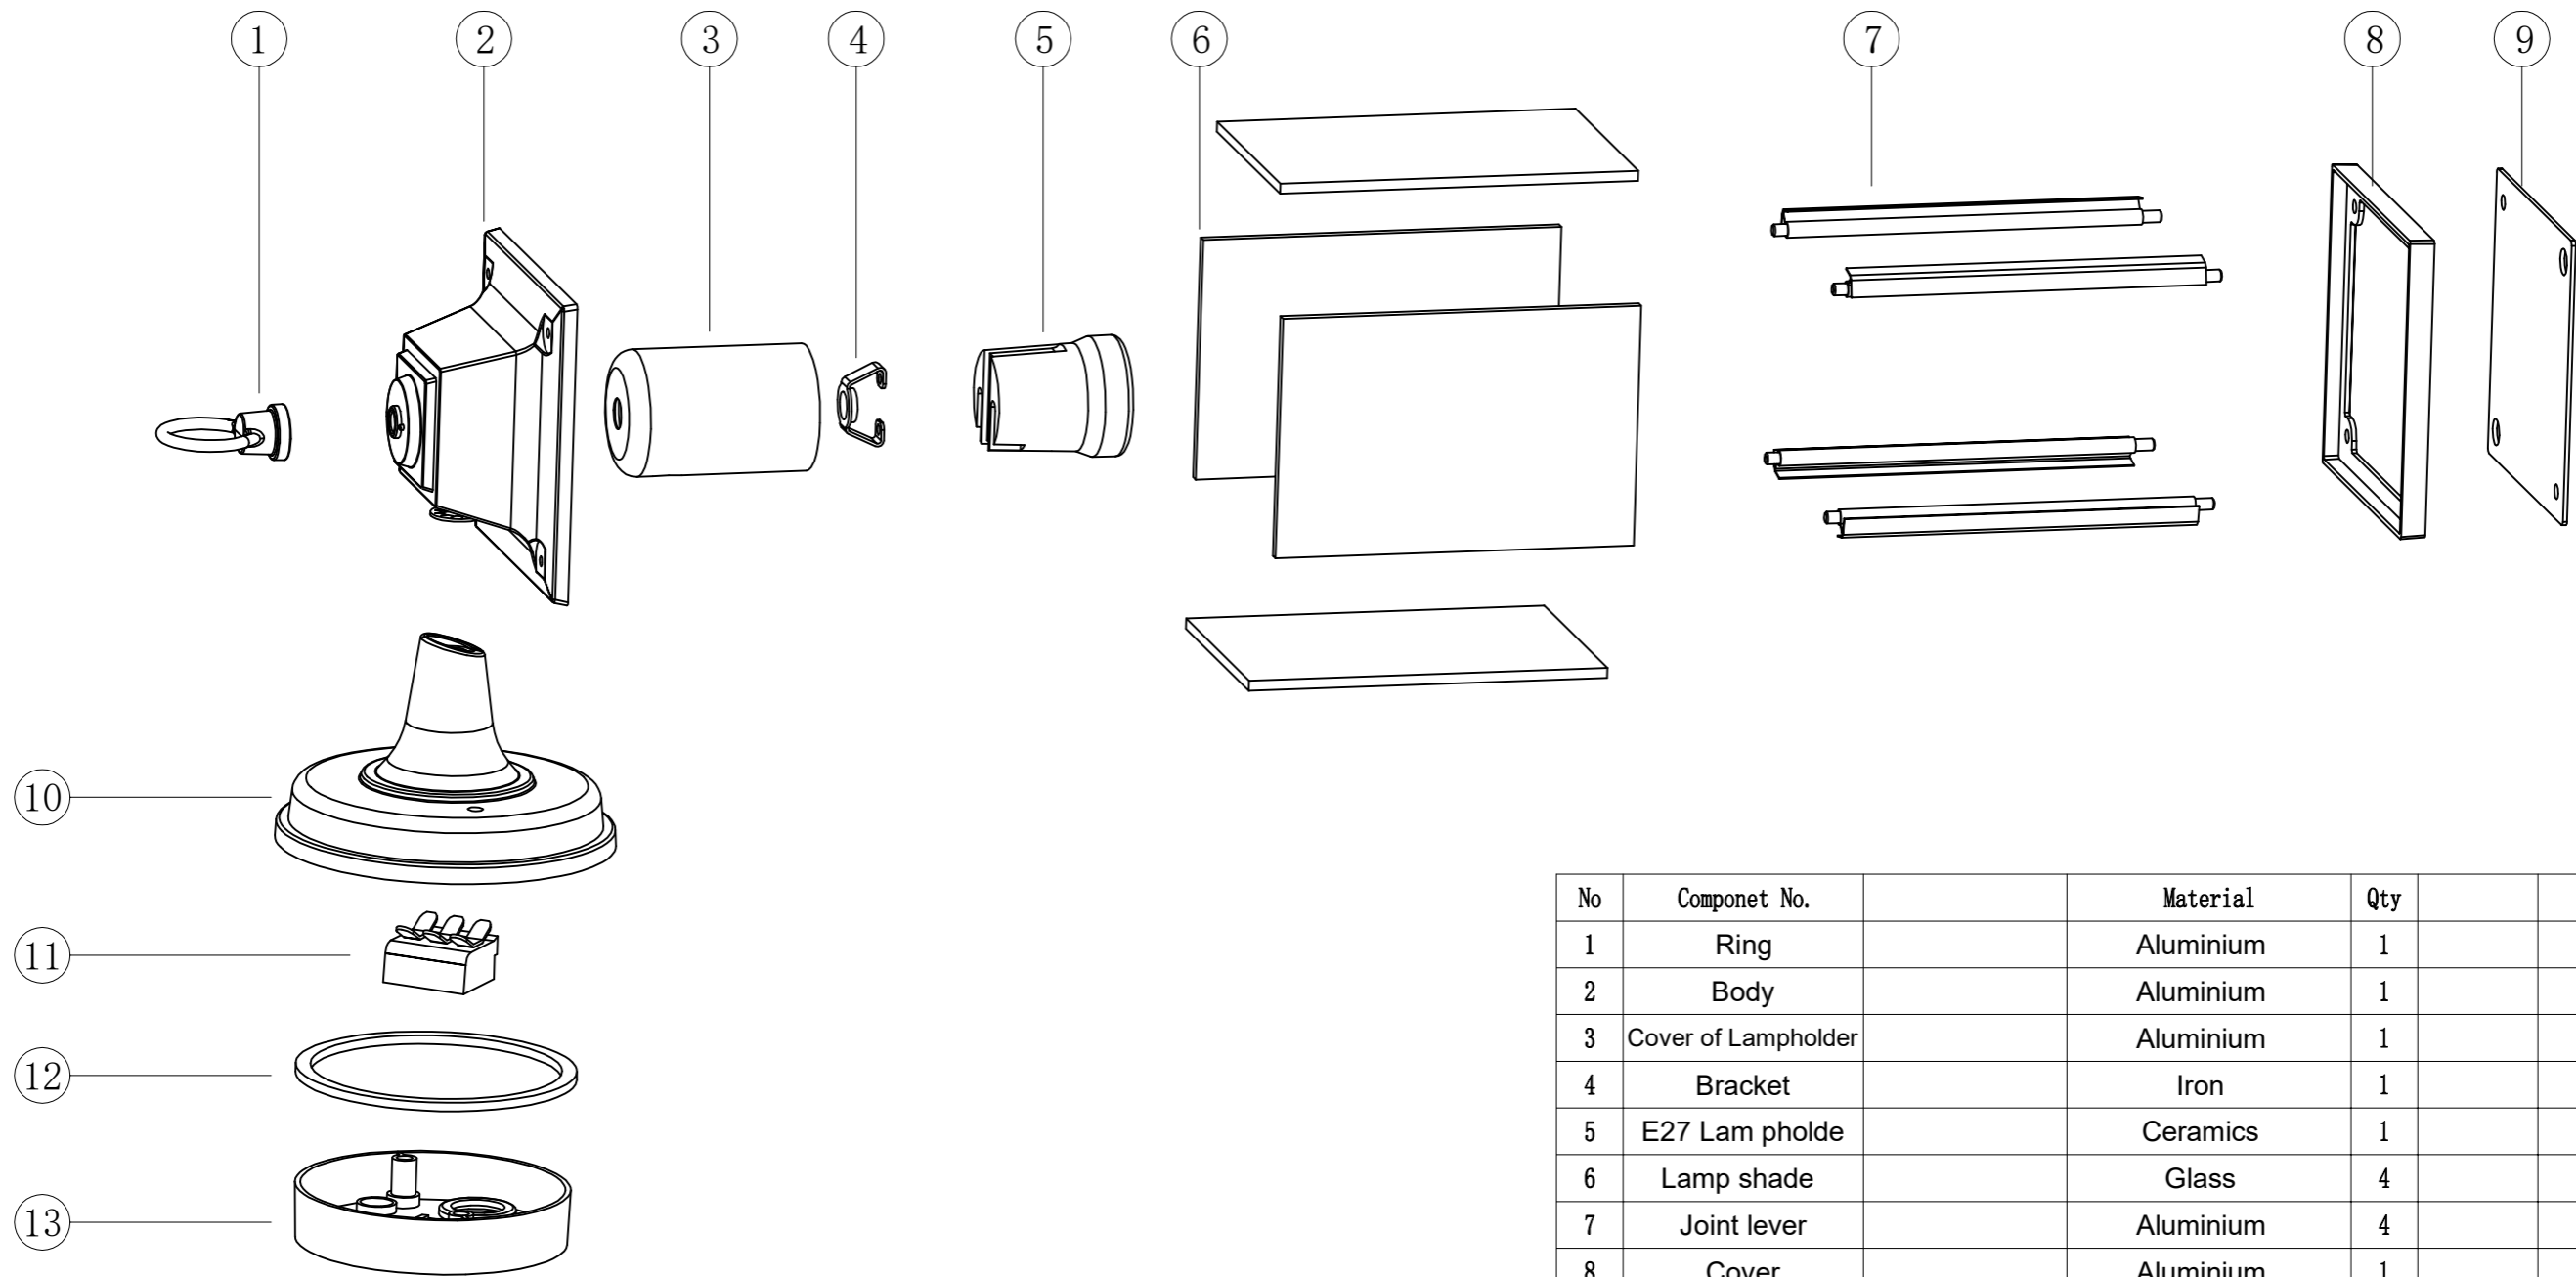

OS-SAN-B,OS-SAN-W Product exploded view

No	Componet No.	Material	Qty
1	Ring	Aluminium	1
2	Body	Aluminium	1
3	Cover of Lampholder	Aluminium	1
4	Bracket	Iron	1
5	E27 Lam pholde	Ceramics	1
6	Lamp shade	Glass	4
7	Joint lever	Aluminium	4
8	Cover	Aluminium	1
9	Bottom cap	Stainless steel 201	1
10	Base	Aluminium	1
11	Terminal block	PC	1
12	Seal ring	Rubber	1
13	Plastic base	ABS	1

							Yuyao Tailian Lighting Electric Co.,Ltd		Material			
									Weight			
							Measurement:mm Unspecified tolerance:±0.10 Uninjected draft angle:1°					
							Item code	SANBOI	Design	Luka	Scale	
							Product name		Check		Version	01
							Componet name		Approve		Frame	A3
No	Version	Modify content	Modify person	Date	Check	Date	No of drawing		Mold number		1/1	