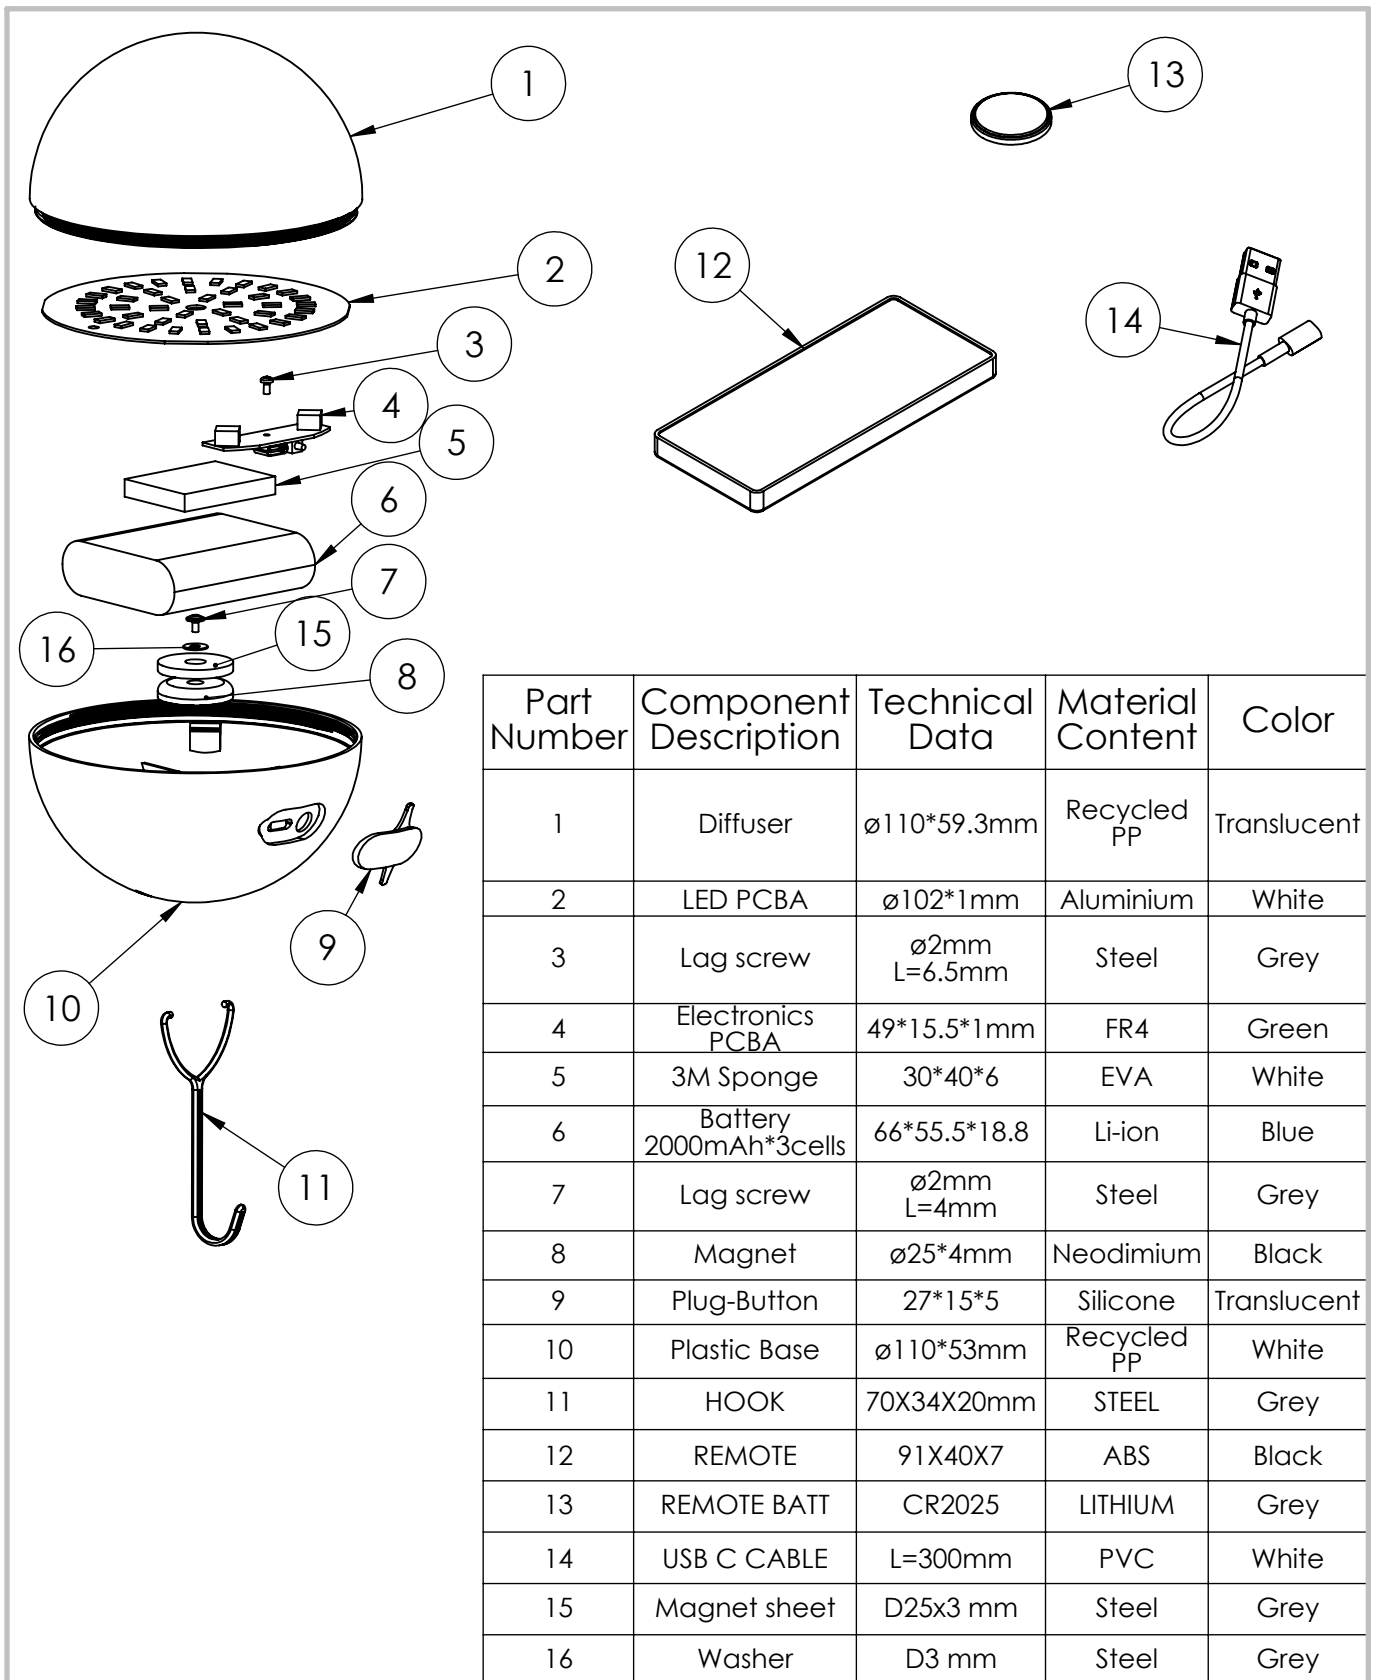

Part Number	Component Description	Technical Data	Material Content	Color
1	Lantern	D = 158 mm, H = 350 mm	Bamboo	Nature
2	Sheet	D = 24 mm	Metal	Beige
3	Caspe	D = 110 mm		Brown
4	Screw	-	Steel	Gold

IF NOT OTHERWISE INDICATED:
ALL MEASURES IN MM

DESCRIPTION:

SIGNATURE

TITLE: Lisala

A4

Part Number	Component Description	Technical Data	Material Content	Color
1	Diffuser	ø110*59.3mm	Recycled PP	Translucent
2	LED PCBA	ø102*1mm	Aluminium	White
3	Lag screw	ø2mm L=6.5mm	Steel	Grey
4	Electronics PCBA	49*15.5*1mm	FR4	Green
5	3M Sponge	30*40*6	EVA	White
6	Battery 2000mAh*3cells	66*55.5*18.8	Li-ion	Blue
7	Lag screw	ø2mm L=4mm	Steel	Grey
8	Magnet	ø25*4mm	Neodimium	Black
9	Plug-Button	27*15*5	Silicone	Translucent
10	Plastic Base	ø110*53mm	Recycled PP	White
11	HOOK	70X34X20mm	STEEL	Grey
12	REMOTE	91X40X7	ABS	Black
13	REMOTE BATT	CR2025	LITHIUM	Grey
14	USB C CABLE	L=300mm	PVC	White
15	Magnet sheet	D25x3 mm	Steel	Grey
16	Washer	D3 mm	Steel	Grey

SCALE: 1:2

SHEET 1 OF 1