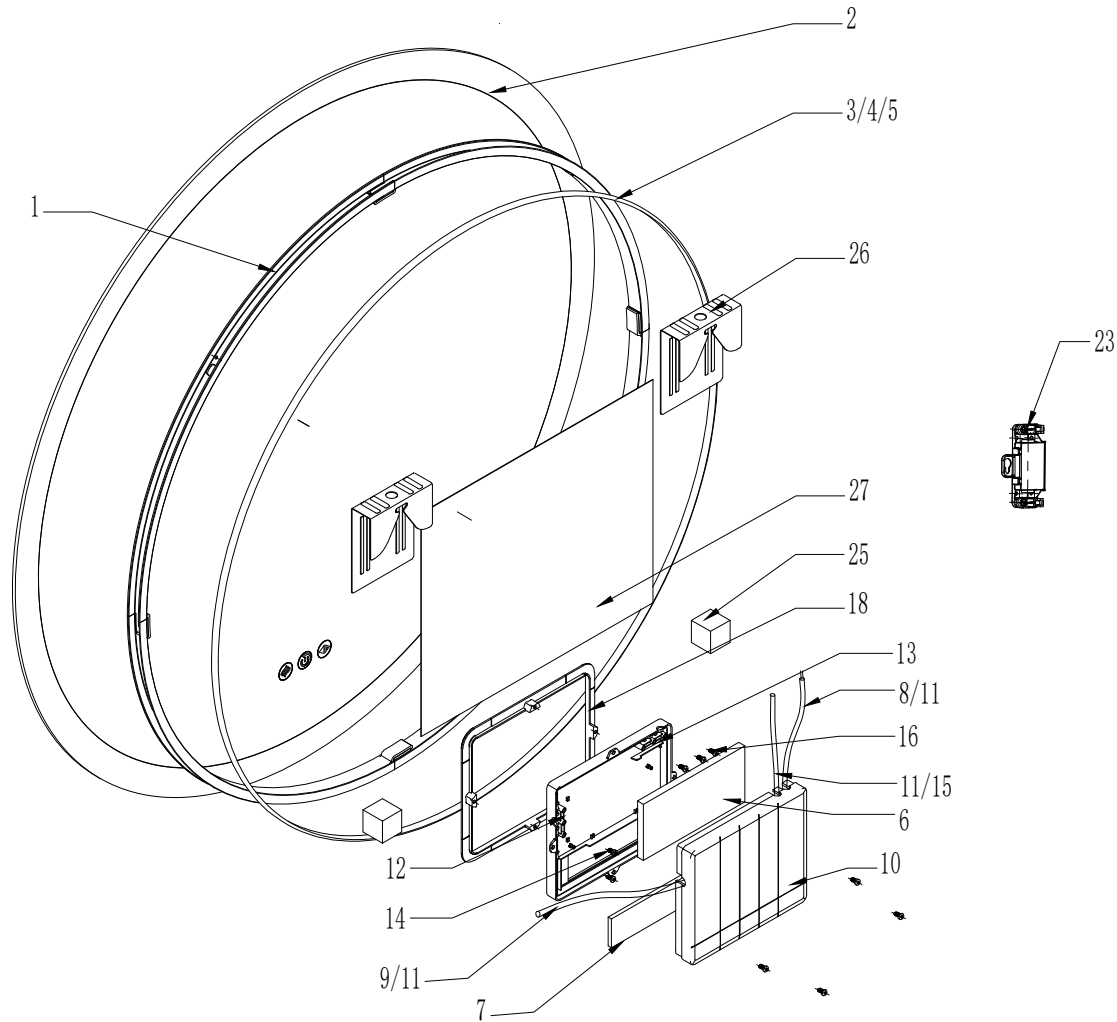

2024R07P04-0064

NEO LINE LED LIGHTING MIRROR SENSEA ROUND D75CM

27	Anti-fog film 250*300	220-240Vac/50HZ/2*0.75mm2*200mm/ 250*300mm/4.5MM/IP44/CE (350W/m ²)	Pcs	1
26	Hanging bracket 25mm	98*80*25mm	Pcs	2
25	EVA foam cotton pad	25*25*25mm	Pcs	2
23	Terminal box	76*41*15mm, IP44 VK-JB+T085M03S(T)	Pcs	1
18	Driver box support	148.2*171.1*10.2mm	Pcs	1
16	M3 tapping screws	M3*16	Pcs	3
15	VDE wire(Waterproof female end)	2*0.75mm2*200mm/white/IP44	Pcs	1
14	M3 tapping screws	M3*10	Pcs	2
13	tension disc	22.5*7.8*3.5mm, PP	Pcs	1
12	Three-hole press buckle	35*7*5mm PP	Pcs	1
11	waterproof plug	φ10*11mm	Pcs	3
10	Driver box	162.7*139.8*24.5mm, UL94-V0	Pcs	1
9	Wire(Waterproof male end)	UL2468/3P/22AWG/length 150mm/A2009HF-3P	Pcs	2
8	VDE wire	2*0.75mm2*500mm, white	Pcs	1
7	Touch panel BCD	BCD/115*34mm*1.2mm	Pcs	1
6	Driver 25W(220V)	AC-DC driver/200-265VAC/12Vdc/25W>85%/PF>0.5/CE/with 5-pin socket/dimming,anti-fog film	Pcs	1
5	φ6 heat shrink sleeve	φ6*200m RSFR-H 125°C VW-1	Pcs	0.001
4	Wire (Waterproof female end)	UL2468/3p/22AWG/length 150mm/A2009HF-3P	Pcs	2
3	LED 2130mm	SMD 2835 256/bicolor/DC12V/≥175LM/W/class D/RA>80/8mm/2130mm/3000K/6500k	Pcs	1
2	Mirror	Φ750*4mm	Pcs	1
1	Radiator case frame	Φ660*16mm	Pcs	1
Item	Description	Material/Size	Unit	Conso