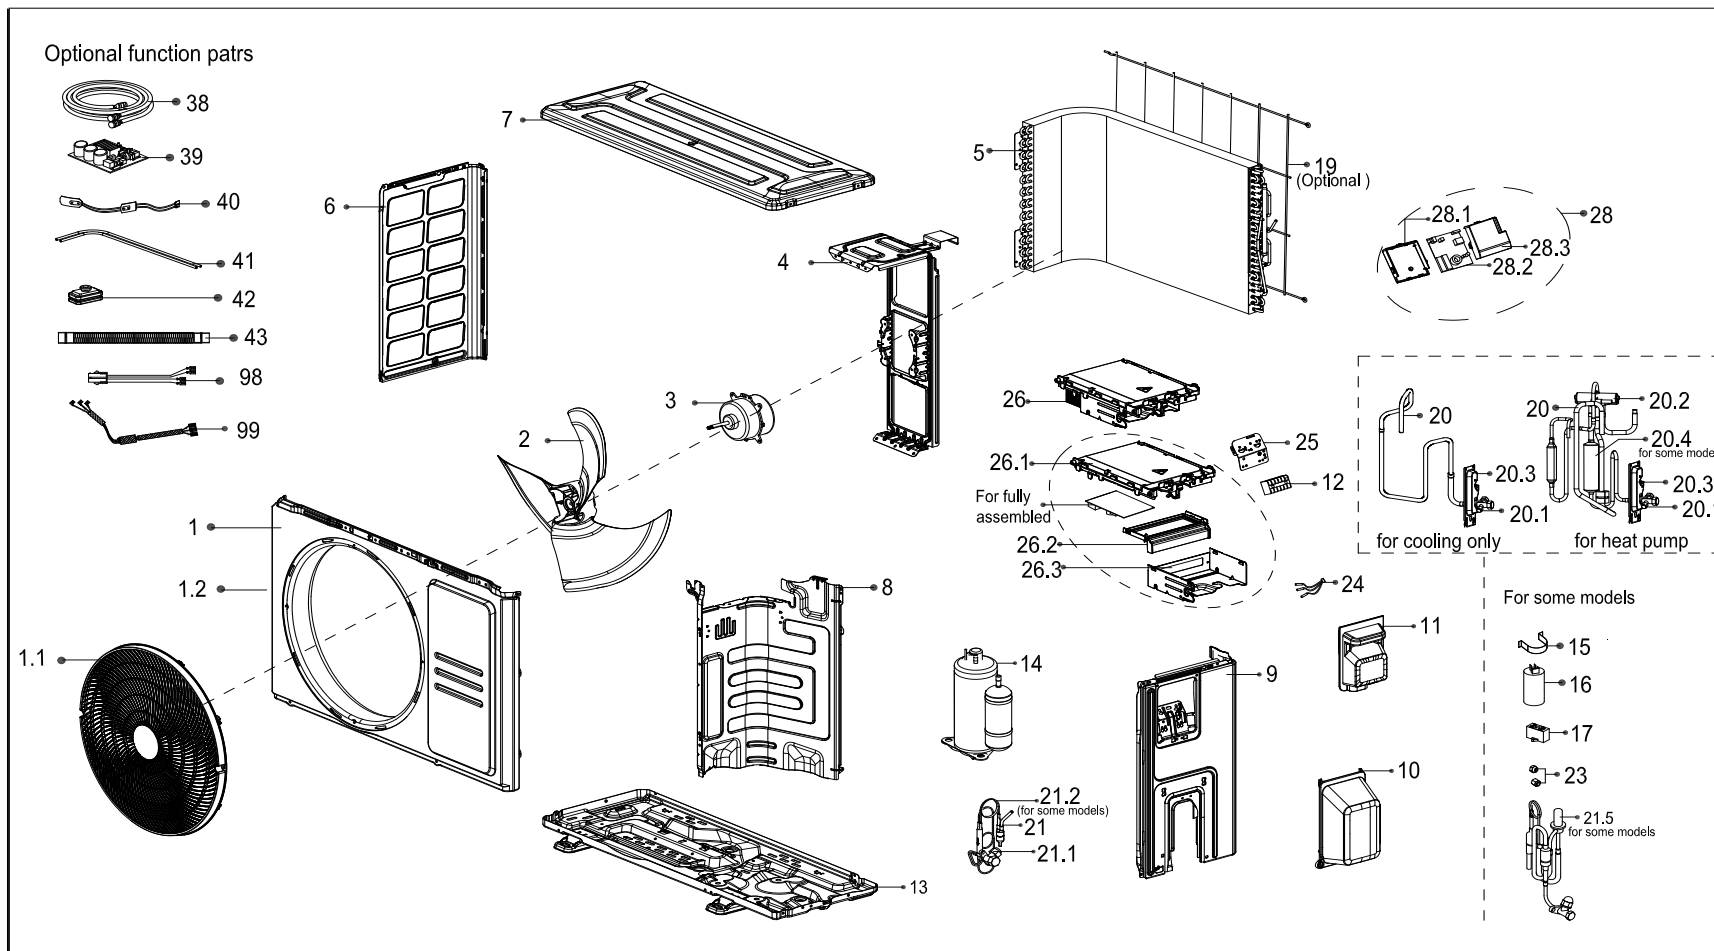

Exploded View SC 6053 / SC 6153

No.	Part Name	Quantity	EAN
3	Brushless DC Motor	1	8713508790275
24	Combination sensor	1	8713508782324
26	Electronic control box subasse	1	8713508790435