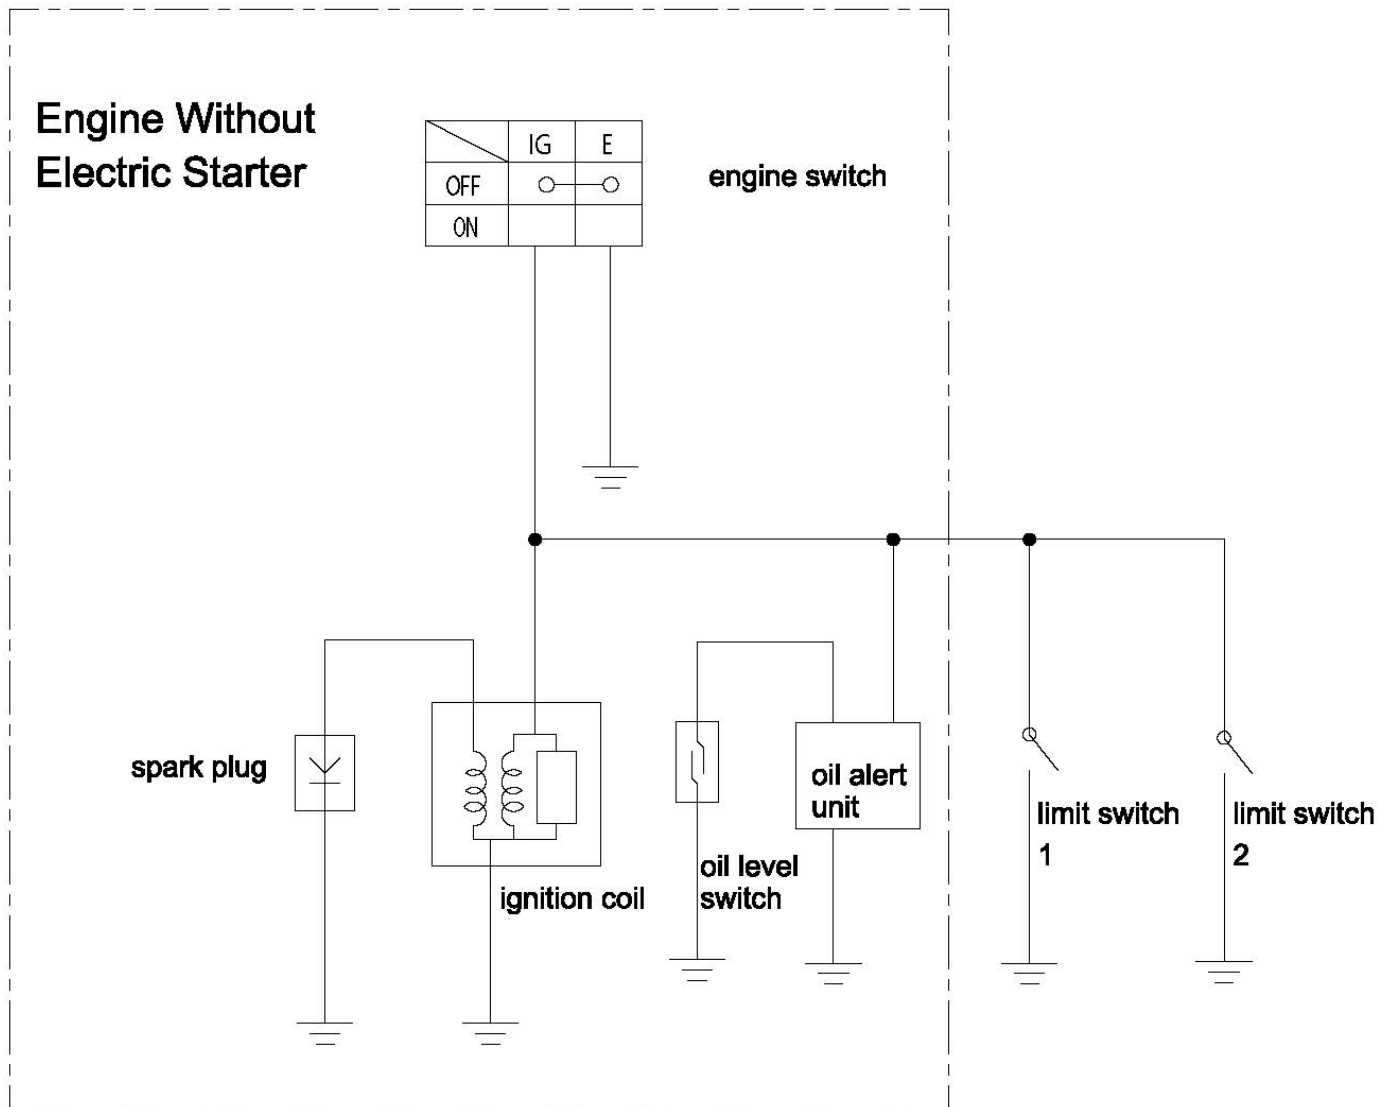

B

C

Main products

59044069953

Spare part list

154015 - 0296 - PGS75 - -

Spare	Description	additional	Item	Abb.	ConstructStatus
5904406009	Base frame		1	A	*
5904406001	Wheel	Wheel Ø250 / Bearing Ø16xØ37x152		A	*
5904406002	Base frame supporting rubber cap		3	A	*
5904406011	Engine base rubber plate		4	A	*
02012510	pulley	Ø30/Ø17x3mm DIN125	7	A	*
02009447	cotter pin	2.5x30	8	A	*

59044069953

petrol impact garden
shredder PGS75
scheppach (DIY) France

Main products

Spare part list

59044069953

154015 - 0296 - PGS75 - -

Spare	Description	additional	Item	Abb.	ConstructStatus
02902108	washer	A8 Ø 24 / 8,4 x 2	9	A	*
01093364	hexagon bolt	M8x16	10	A	*
02798516	oval head screw	M4x30 DIN 7985 4.8 galvanized	13	A	*
5904406012	Transparent cover		16	A	*
59044059016	Switch	ME-8112	17	A	*
5904406010	Wheel axle		18	A	*
5904406014	Engine		19	A	*
5904406013	Drum		21	A	*
5904406003	Blade (1 Set = 2 Pcs.)	(1 Set = 2 Pcs.)	22 / 24	A	inkl. Schrauben
5904406008	Drum blade bolt	M10x15 (Flat)	24	A	*
5904406004	Bottom plate		28	A	*
02012707	spring washer	Ø8,1 / Ø14,8 x 4,6 From A8, verzinkt, DIN127	32	A	*
01093364	hexagon bolt	M8x16	33	A	*
01093365	Hexagon bolt	M8x20, 8.8, blank, DIN933	34	A	*
02902108	washer	A8 Ø 24 / 8,4 x 2	36	A	*
02093345	Hexagon bolt	M6x12 8.8 933 VZ	37	A	*
02012705	spring washer	A6	38	A	*
88000654	spring washer	A4	40	A	*
5904406015	Feed hopper		42	A	*
5904406017	Mounting set for rubber curtain		43,45	A	*
5904406006	Rubber curtain		44	A	*
05001202	selflocking hexagon nut M6 6 BIW VZ	M6	46	A	*
02093346	hexagon bolt	M6x16 8.8 933 VZ	47	A	*
5904406018	Hopper safety plate		48	A	*
5904406016	Handle bar		49	A	*