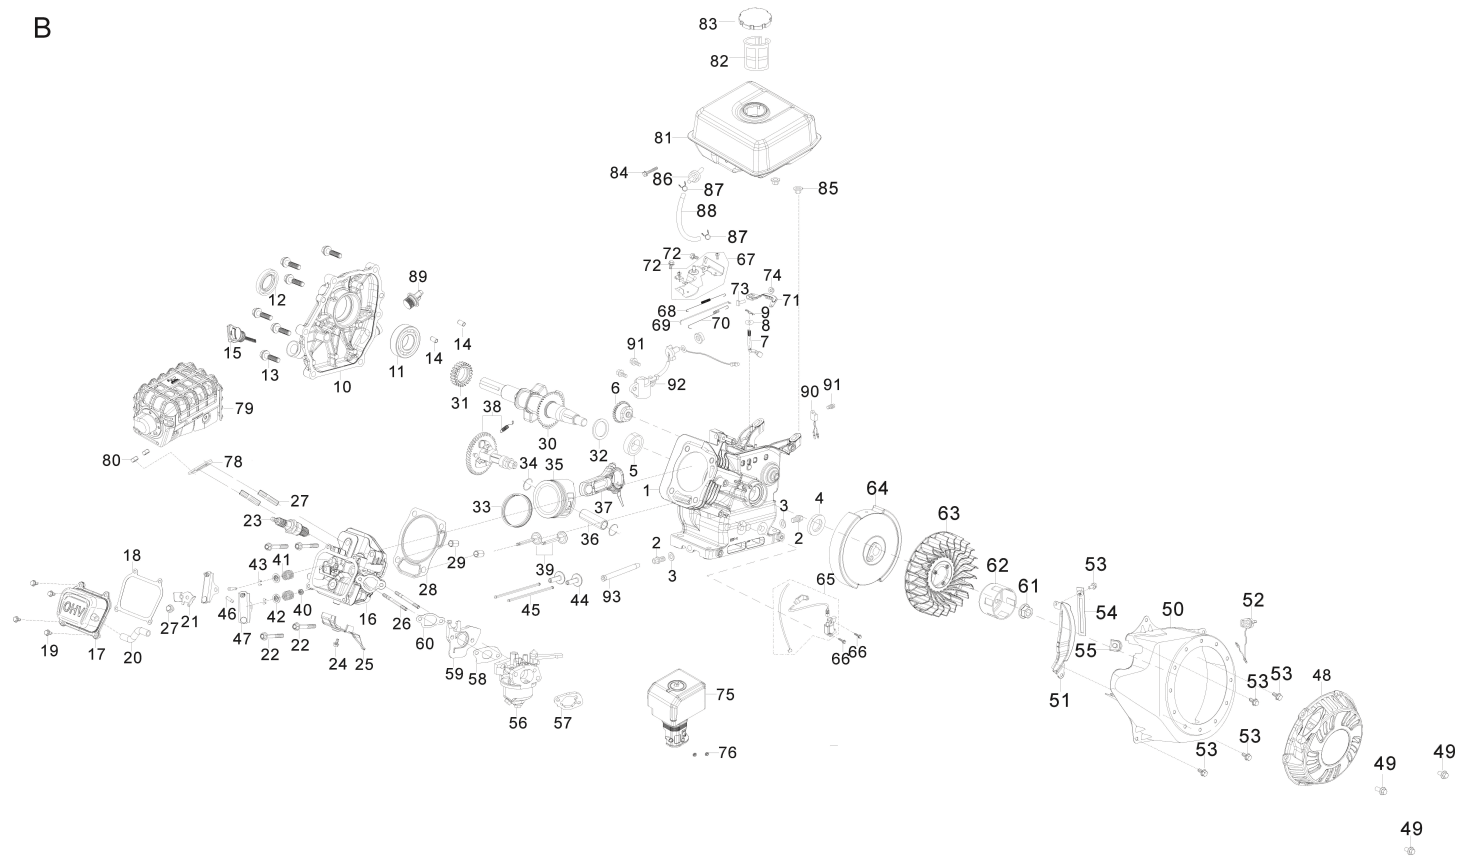

B

C

Main products

59044069953

Spare part list

154015 - 0296 - PGS75 - -

Spare	Description	additional	Item	Abb.	ConstructStatus
5904406009	Base frame		1	A	*
5904406001	Wheel	Wheel Ø250 / Bearing Ø16xØ37x152		A	*
5904406002	Base frame supporting rubber cap		3	A	*
5904406011	Engine base rubber plate		4	A	*
02012510	pulley	Ø30/Ø17x3mm DIN125	7	A	*
02009447	cotter pin	2.5x30	8	A	*

59044069953

petrol impact garden
shredder PGS75
scheppach (DIY) France

Main products

Spare part list

59044069953

154015 - 0296 - PGS75 - -

Spare	Description	additional	Item	Abb.	ConstructStatus
02902108	washer	A8 Ø 24 / 8,4 x 2	9	A	*
01093364	hexagon bolt	M8x16	10	A	*
02798516	oval head screw	M4x30 DIN 7985 4.8 galvanized	13	A	*
5904406012	Transparent cover		16	A	*
59044059016	Switch	ME-8112	17	A	*
5904406010	Wheel axle		18	A	*
5904406014	Engine		19	A	*
5904406013	Drum		21	A	*
5904406003	Blade (1 Set = 2 Pcs.)	(1 Set = 2 Pcs.)	22 / 24	A	inkl. Schrauben
5904406008	Drum blade bolt	M10x15 (Flat)	24	A	*
5904406004	Bottom plate		28	A	*
02012707	spring washer	Ø8,1 / Ø14,8 x 4,6 From A8, verzinkt, DIN127	32	A	*
01093364	hexagon bolt	M8x16	33	A	*
01093365	Hexagon bolt	M8x20, 8.8, blank, DIN933	34	A	*
02902108	washer	A8 Ø 24 / 8,4 x 2	36	A	*
02093345	Hexagon bolt	M6x12 8.8 933 VZ	37	A	*
02012705	spring washer	A6	38	A	*
88000654	spring washer	A4	40	A	*
5904406015	Feed hopper		42	A	*
5904406017	Mounting set for rubber curtain		43,45	A	*
5904406006	Rubber curtain		44	A	*
05001202	selflocking hexagon nut M6 6 BIW VZ	M6	46	A	*
02093346	hexagon bolt	M6x16 8.8 933 VZ	47	A	*
5904406018	Hopper safety plate		48	A	*
5904406016	Handle bar		49	A	*