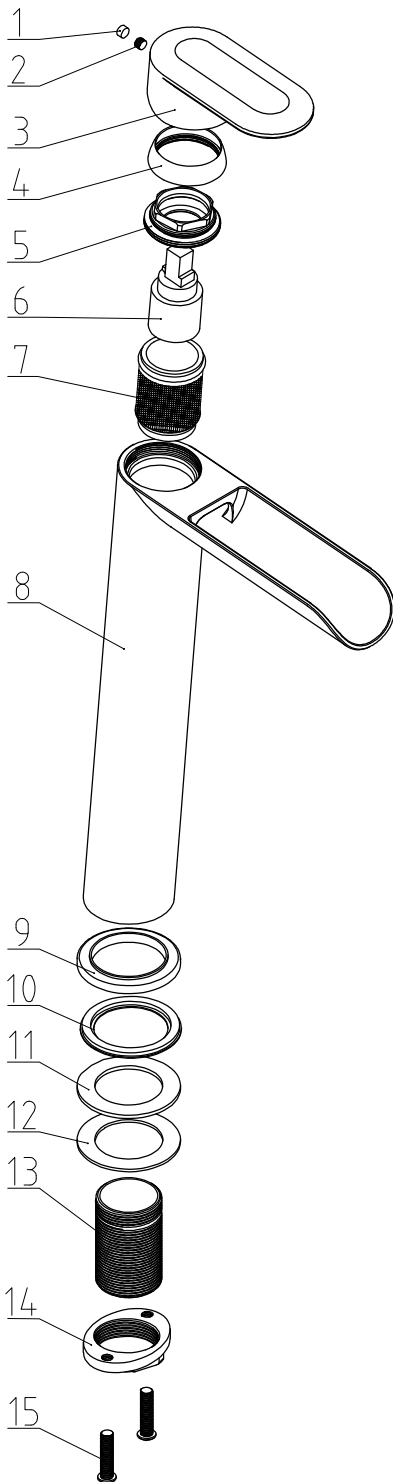

EAN CODE : 327600732 6352
3276007326239
327600732 6277
3276007326390

No.	Description	Code No.	QTY	Material	Years warranty *
1	Screw Cover	MD7901-9	1	Silicone	10
2	Screw	BT-82	1	Stainless steel	10
3	Handle	MD7001-2	1	Zinc alloy	10
4	Cover	MD6001-4	1	ABS	10
5	Compressing Nut	MD7001-3	1	Brass	10
6	Cartridge	TDS08SN25S0002	1	POM + Ceramic	2
7	Cartridge Seat	MD7001-7	1	PPA + 60% GF	10
8	Body	MD7001H-1	1	ABS	10
9	Bottom Ring	MD7001-4	1	Brass	10
10	Washer	MD7001-11	1	Zinc alloy	10
11	Washer	1QT48332	1	Silicone	10
12	Washer	MD4001H-7	1	Silicone	10
13	Screw Fitting	MD7001H-2	1	Iron	10
14	Fitting Nut	MD4001H-5	1	Iron	10
15	Screw	MD4001H-6	2	Brass	10
16	Flexible house - hot water - F G 3/8" - 12/17mm	544114	1	Nylon + Pex	10
17	Flexible house - cold water - F G 3/8" - 12/17mm	544115	1	Nylon + Pex	10
18	Adapter	MD4001A-14	2	Brass	2
19	Adapter	MD4001HA-10	2	Brass	2

FR: Garantie *
ES: Garantía
PT: Garantia
IT: Garanzia
EL: Εγγύηση
PL: Gwarancja
RU: Гарантия
UA: Гарантія
RO: garanție

FR: Se référer au livret de garantie pour plus d'information
ES: Consulte el manual de garantía para más información
PT: Consulte o manual de garantia para mais informações
IT: Consultare il libretto di garanzia per ulteriori informazioni
EL: Ανατρέξτε στο φυλλάδιο της εγγύησης για περισσότερες πληροφορίες
PL: Patrz karcie gwarancyjnej, aby uzyskać więcej informacji
RU: Обратитесь к гарантийному талону для получения дополнительной информации
KZ: Қосымша ақпарат алу үшін кепілдік кітапшасын қараңыз
UA: зверніться до гарантійного талону для отримання додаткової інформації
RO: Vezi broșura de garanție pentru mai multe informații