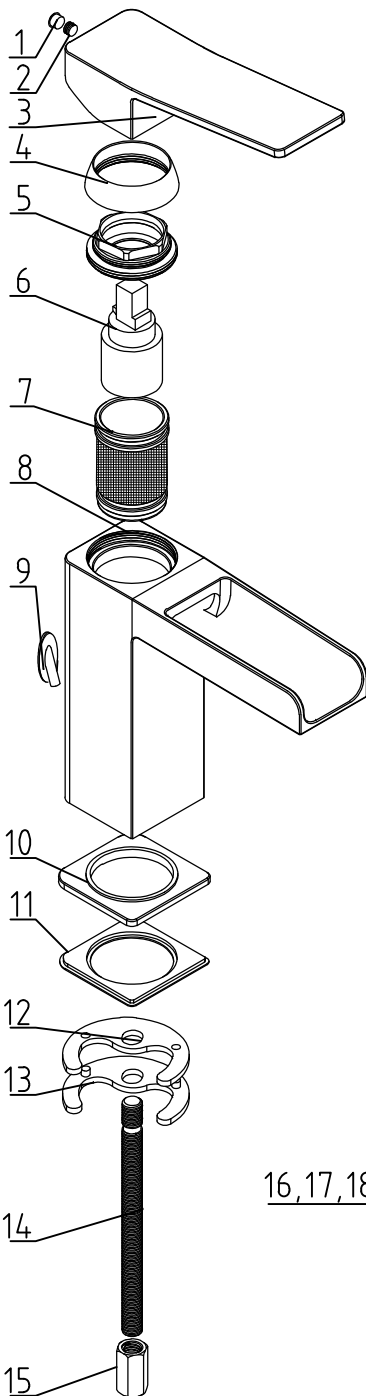

EAN CODE : 3276007326444
3276007326413

No.	Description	Code No.	QTY	Material	Years warranty *
1	Screw Cover	MD7901-9	1	Silicone	10
2	Screw	BT-82	1	Stainless steel	10
3	Handle	MD8001-2	1	Zinc alloy	10
4	Cover	MD6001-4	1	ABS	10
5	Compressing Nut	MD7001-3	1	Brass	10
6	Cartridge	TDS08SN25S0002	1	POM + Ceramic	2
7	Cartridge Seat	MD7001-7	1	PPA + 60% GF	10
8	Body	MD8001-1	1	ABS	10
9	Cover	MD8001-4	1	Brass	10
10	Bottom Ring	MD8001-3	1	Zinc alloy	10
11	Washer	MD8001-5	1	Silicone	10
12	Washer	MD4001-11	1	Silicone	10
13	Washer	MD4001-10	1	Iron	10
14	Screw Fitting	MD7001-8	1	Iron	10
15	Fitting Nut	MD4001-8	1	Brass	10
16	Flexible Hose-hot water-FG 3/8"-12/17mm	544112	1	Nylon + Pex	10
17	Flexible Hose-cold water-FG 3/8"-12/17mm	544113	1	Nylon + Pex	10
18	Flexible Hose-hot water-FG 1/2"-12/17mm	544116	1	Nylon + Pex	10
19	Flexible Hose-cold water-FG 1/2"-12/17mm	544117	1	Nylon + Pex	10
20	Wrench	MD7001-9	1	ABS	10
21	Adapter	MD4001A-14	2	Brass	2

FR: Garantie *
ES: Garantía
PT: Garantia
IT: Garanzia
EL: Εγγύηση
PL: Gwarancja
RU: Гарантия
KZ: Кепілдік
UA: Гарантія
RO: garanție

FR: Se référer au livret de garantie pour plus d'information
ES: Consulte el manual de garantía para más información
PT: Consulte o manual de garantia para mais informações
IT: Consultare il libretto di garanzia per ulteriori informazioni
EL: Ανατρέξτε στο φυλλάδιο της εγγύησης για περισσότερες πληροφορίες
PL: Patrz karcie gwarancyjnej, aby uzyskać więcej informacji
RU: Обратитесь к гарантийному талону для получения дополнительной информации
KZ: Қосымша ақпарат алу үшін кепілдік кітапшасын қараңыз
UA: зверніться до гарантійного талону для отримання додаткової інформації
RO: Vezi broșura de garanție pentru mai multe informații