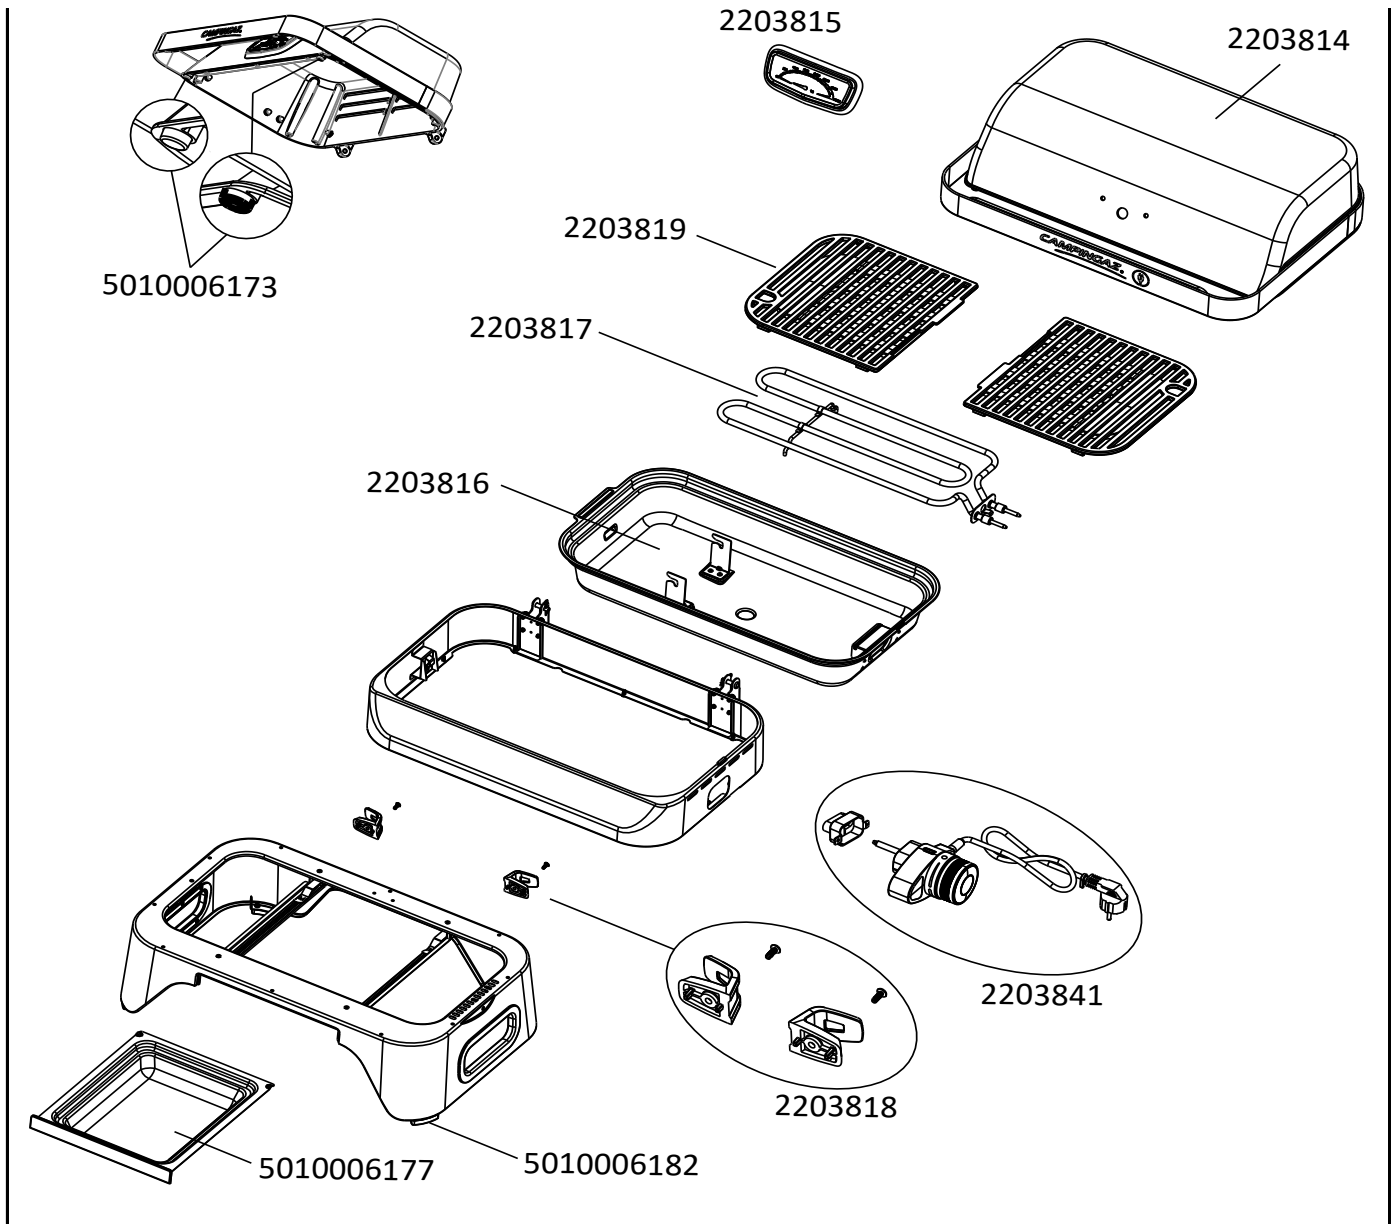

# BARBECUES : ELECTRICAL ATTITUDE 2GO ATTITUDE 2GO ELECTRIQUE

CAMPINGGAZ®

SPARE PARTS REF.	EN DESCRIPTIONS	FR DESCRIPTIONS
2203814	LID WITHOUT THERMOMETER	COUVERCLE SANS THERMOMETRE
2203815	THERMOMETER + BEZEL	THERMOMETRE + CADRE
2203816	FIREBOX WITH RESISTANCE SUPPORTS	CUVE + SUPPORTS RESISTANCE
2203817	RESISTANCE	RESISTANCE
2203818	CABLE HOLDER (x2) + SCREWS	SUPPORT CABLE ELECTRIQUE (x2) + VIS
2203819	COOKING GRID (x1)	GRILLE DE CUISSON (x1)
2203841	DIMMER + THERMOSTAT + CABLE	VARIATEUR + THERMOSTAT + CABLE ELECTRIQUE
5010006173	LID PAD (X2)	PATIN (X2) POUR COUVERCLE
5010006177	GREASE TRAY	TIROIR A GRAISSE
5010006182	RUBBER FEET (X4) + SCREWS	PIED (X4) CAOUTCHOUC + VIS