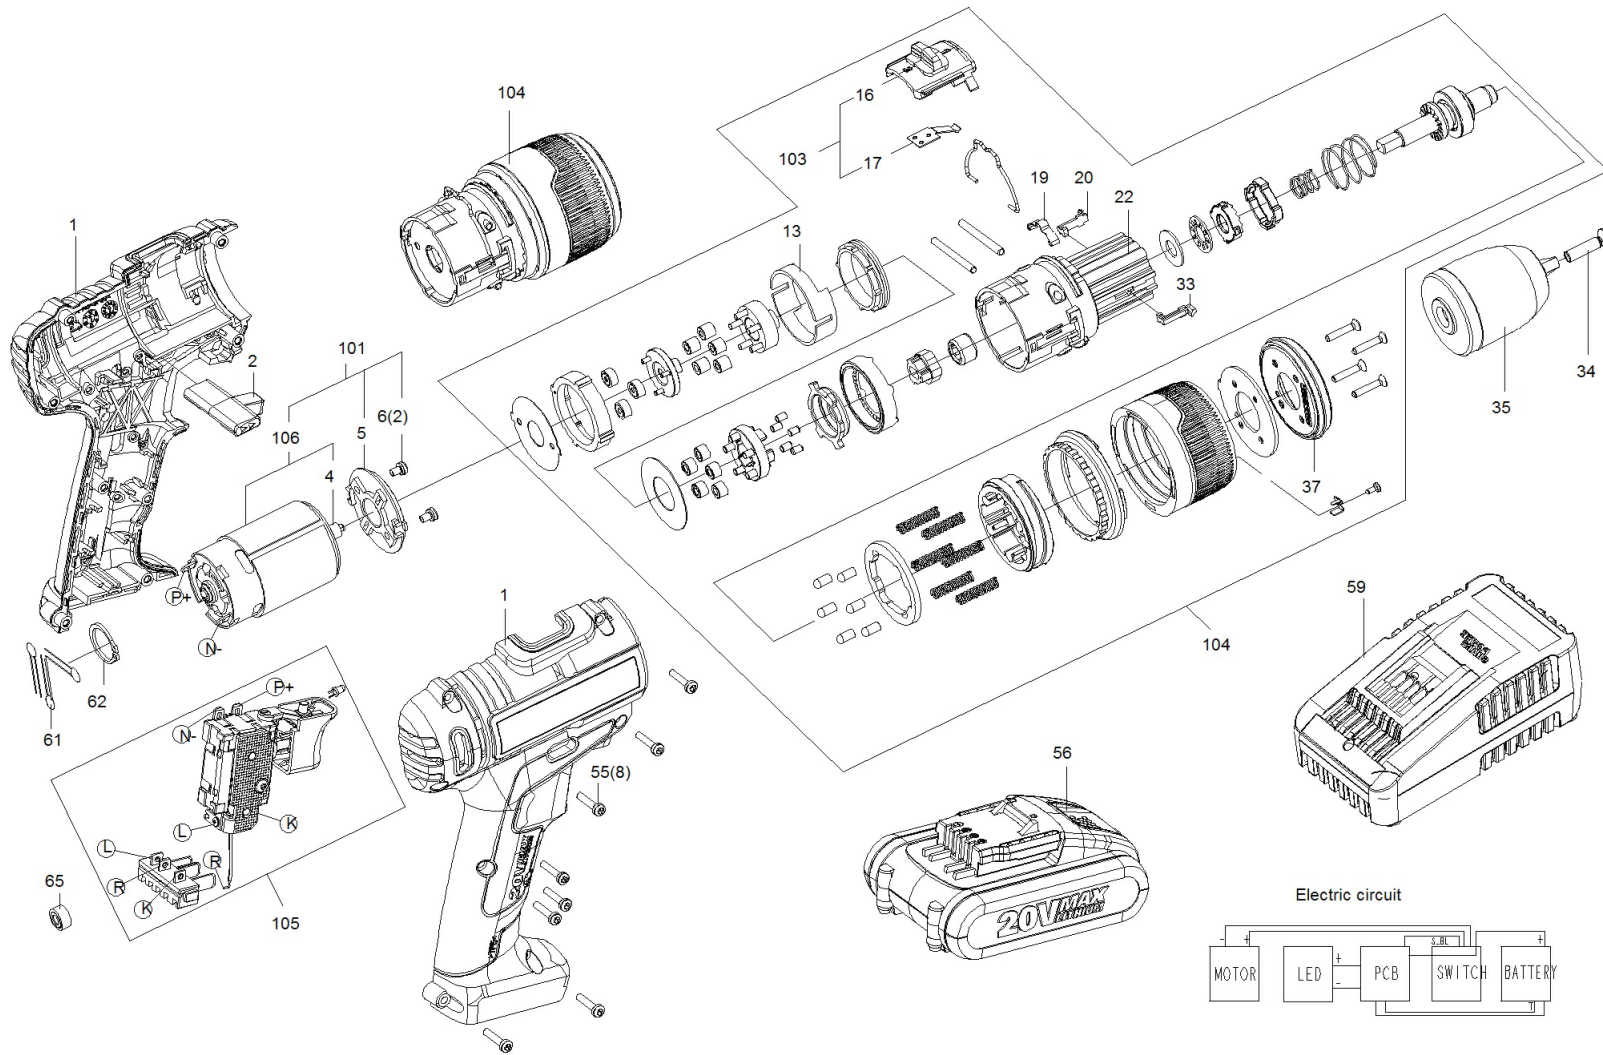

WT351

## WT351

	Part No	Description	Qty
1	50043396	Left/Right housing	1
2	50028593	F/R Button	1
4	50020223	Pinion	1
5	50024415	Adapter Ring	1
6	50024416	Screw washer assembly	2
13	50020232	Support Ring	1
16	50044311	Gear Changing Lever	1
17	50024424	Gear Changing Spring	1
19	50028595	Spring plate	1
20	50029186	Slide I	1
22	50029187	Fore Housing Body	1
33	50029190	Slide II	1
34	50002655	Screw	1
35	50039070	Chuck 13mm	1
37	50029191	Deck Cover	1
55	50025738	Self Tapping Screw	8
56	50026321	"Battery Pack(Li-ion,2Ah,20V) WA3551.1"	2
59	50028644	"Charger(100-240V,20V,12W)WA3760"	1
61	50023921	Capacitor	3
62	50014872	Retaining ring	1

WT351

	Part No	Description	Qty
65	50023603	Magnetic Ring	1
101	50032913	Motor set	1
104	50044689	Gear Case Set	1
105	50035781	Switch Assembly	1
106	50032914	Motor set	1