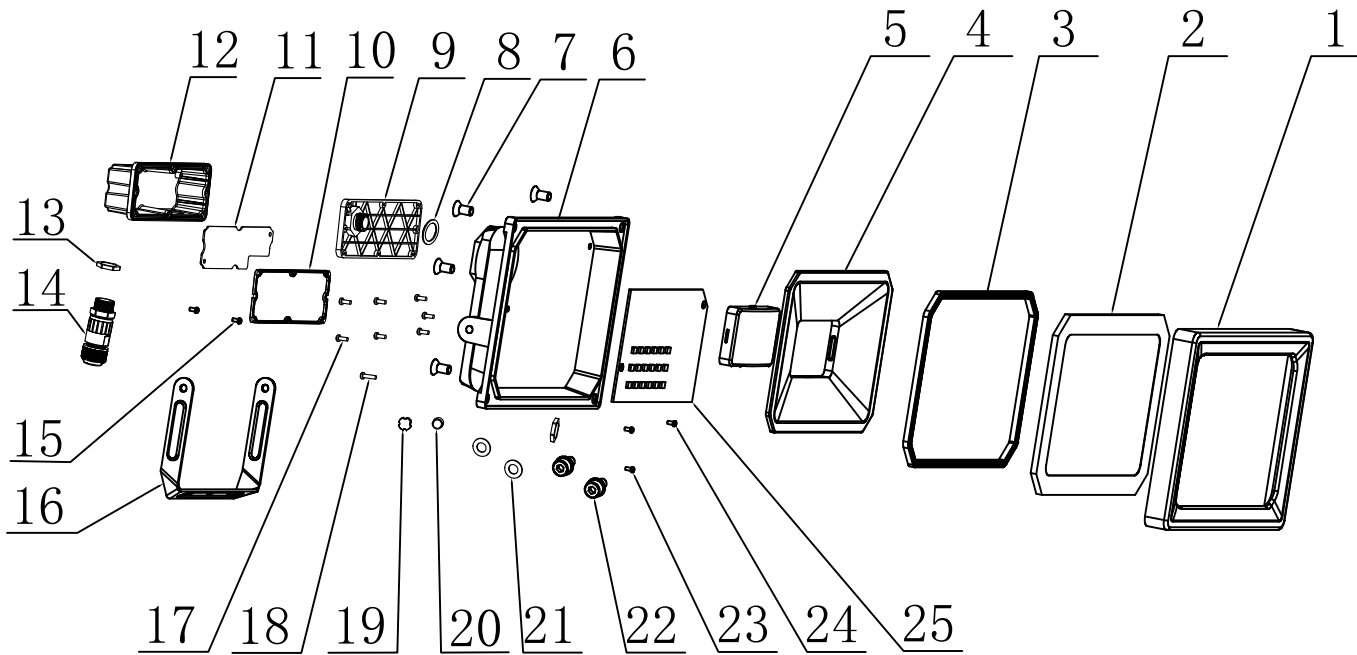

BD05C-FL-21-G-ENK

NO	Name	Quantity
1	Surface cover	1
2	Glass	1
3	waterproof ring	1
4	reflector cup	1
5	PC Shade	1
6	heat sink	1
7	Screw_machine tooth_4*8	4
8	waterproof ring	1
9	Driver lower cap	2
10	waterproof ring	1
11	drive	1
12	Driver top cap	1
13	nut M16*3	2
14	Waterproof terminal block	1
15	Screw_Self-tapping_3*6	2
16	Bracket	1
17	Screw_Self-tapping_3*8	7
18	Screw_machine tooth_3*16	1
19	breather plug	1
20	silica gel plug	1
21	Screw_machine tooth_5*12	2
22	flat washer	2
23	Screw_machine tooth_3	1
24	Screw_Self-tapping_3*6	2
25	remote control	1