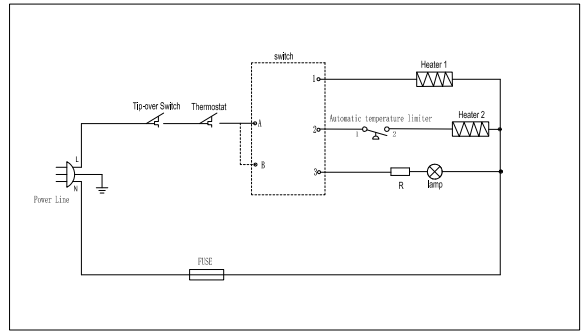

Matrix ID	Designation Short	Matrix Code	Technical Code(amt)
20220401-0103	OIL BASIC - OIL HEATER 2000 WATT INDIATOR	327600776004	HDS983-RSQ(11)
20220401-0104	OIL BASIC 04 - OIL HEATER 2000 WATT NO NOISE	327600776043	HDS983-RSQ(11)

circuit diagram