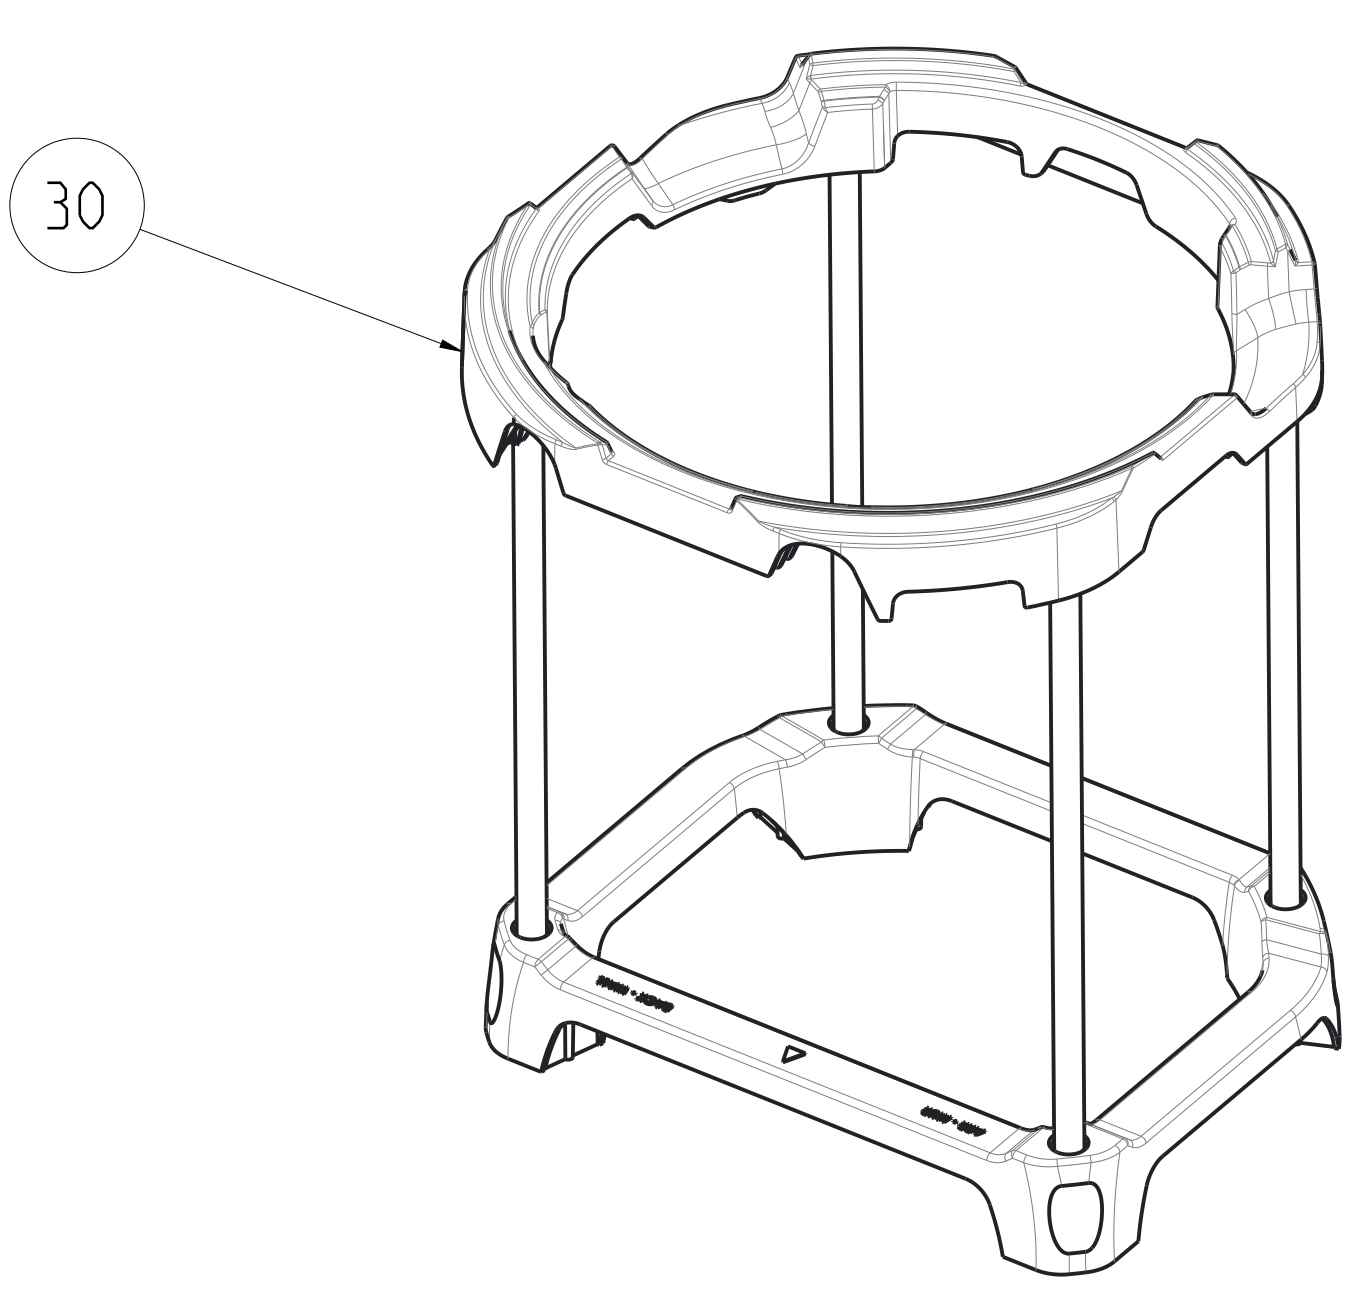

ECHELLE 1/5

ECHELLE 1/1

Ind	Date	Modification	Avis/DM	Modif par
-	-	-	-	-
-	-	-	-	-
-	-	-	-	-
Ind	Date	Modification	Avis/DM	Modif par
19	19-fév.-2021 13:39	CE_VM_LE_BLINDE_150L_STD	700 U0704859 0	2/3
Size	Scale	AO	1/4	A

This drawing can't be, without authorization, neither copied, neither reproduced, or communicated to third. Use of July 14, 1909 on the drawings and the models.

Ind	Date	Modification	Avis/DM	Modif par
-	-	-	-	-
-	-	-	-	-
-	-	-	-	-
Ind	Date	Modification	Avis/DM	Modif par
19	19-fév.-2021 13:39	creation date	PLM ID	REV.
A0	1/4	CE_VM_LE_BLINDE_150L_STD	00U07048590	A
Size	Scale	This drawing can't be, without authorization, neither copied, neither reproduced, or communicated to third. Use of July 14, 1999 on the drawings and the notes.		
A0	1/4			