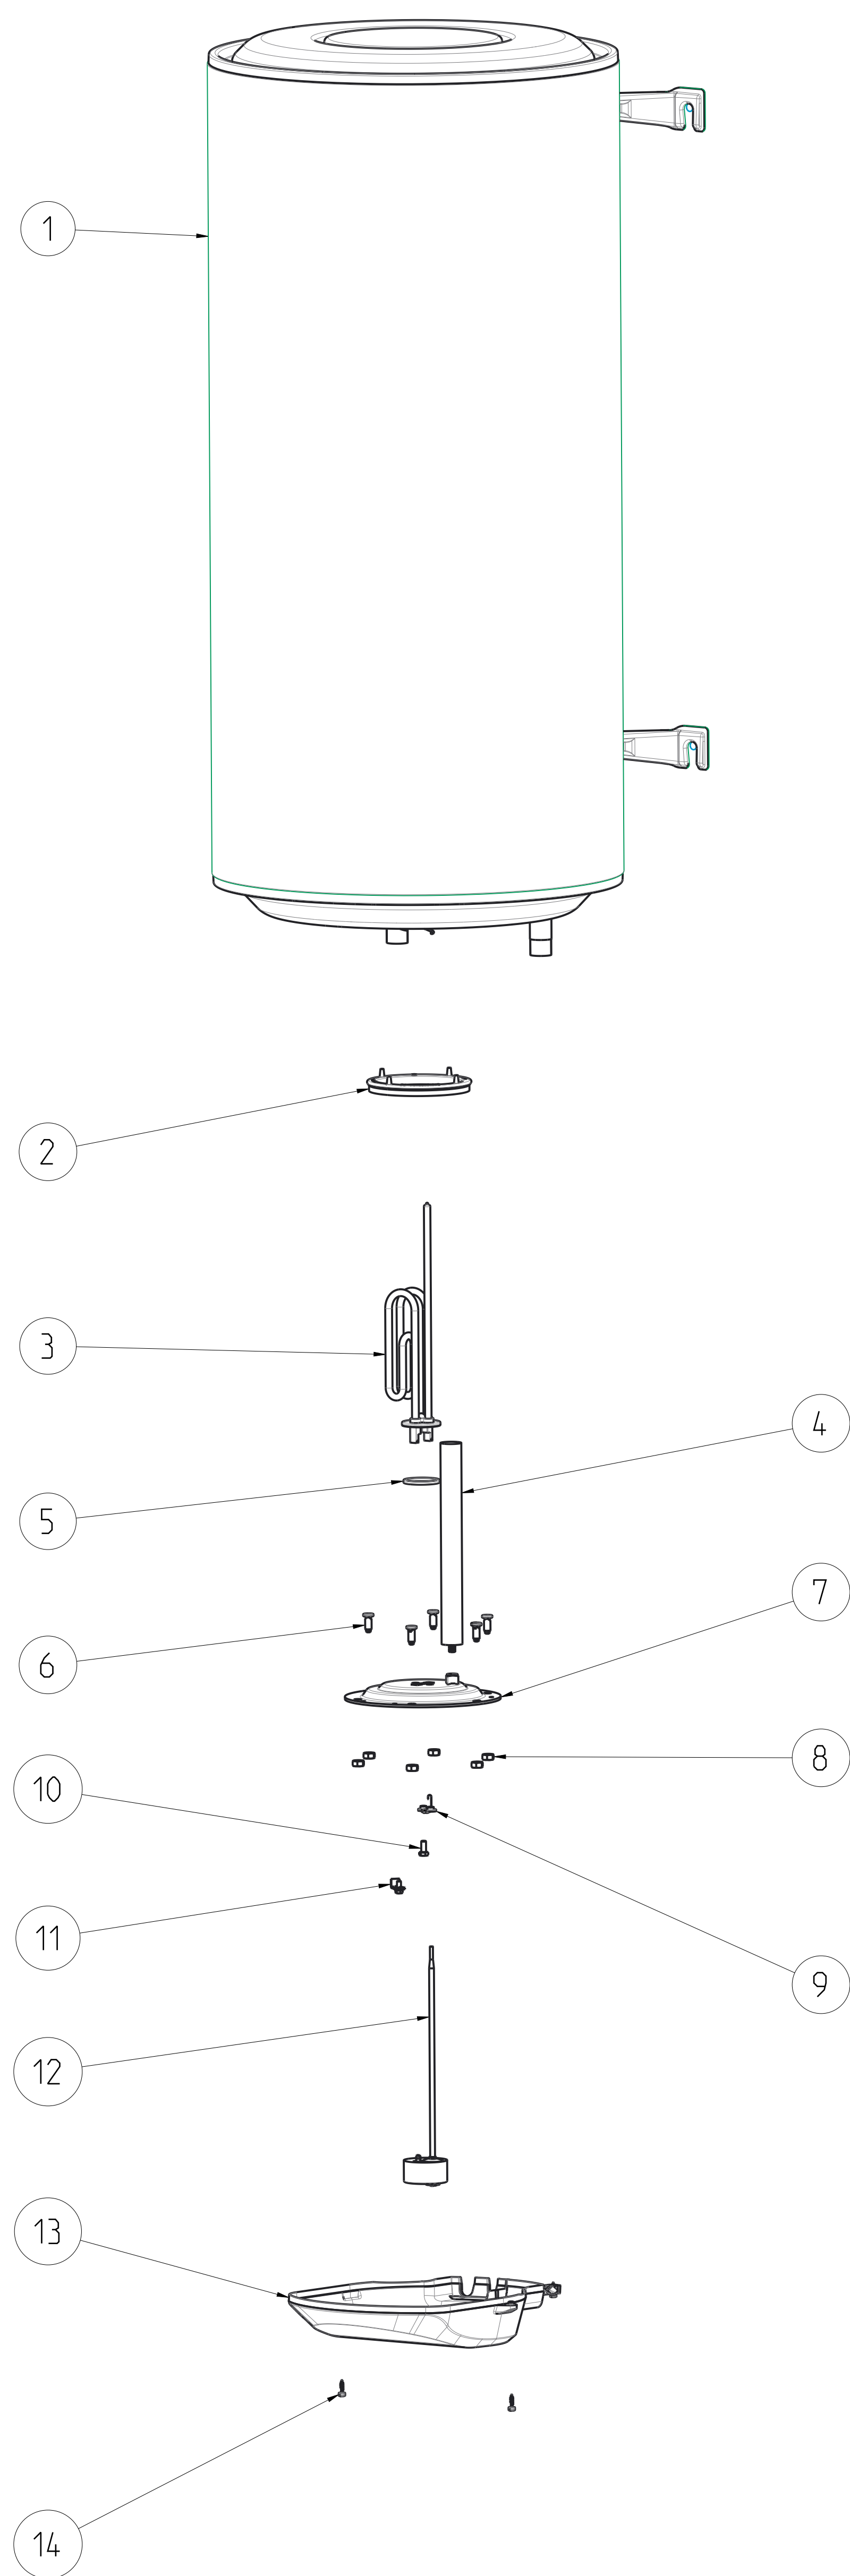

09/08/2024 MAJ				mvernay	
15/02/2021 CREATION				ngasse	
Ind	Date	Modification		Avis/DI	Modif par
GROUP ATLANTIC	drawn by	checked by	status	ERP ID	folio
mvernay				700 U0704859 0	1/3
creation date	CE_VM_LE_BLINDE_150L_STD			PLM ID	REV.
19-fev.-2021 13:39				00U07048590	A
Size	scale	This drawing can't be, without authorization, neither copied, neither reproduced, or communicated to third. Law of July 11, 1998 on the drawings and the models.			
A0	1/4				

ECHELLE 1/5

ECHELLE 1/1

Ind	Date	Modification	Avis/DM	Modif par
-	-	-	-	-
-	-	-	-	-
-	-	-	-	-
Ind	Date	Modification	Avis/DM	Modif par
19	19-fév.-2021 13:39	CE_VM_LE_BLINDE_150L_STD	700 U0704859 0	2/3
Size	Scale	AO	1/4	A

This drawing can't be, without authorization, neither copied, neither reproduced, or communicated to third. Use of July 14, 1909 on the drawings and the models.

Ind	Date	Modification	Avis/DM	Modif par
-	-	-	-	-
-	-	-	-	-
-	-	-	-	-
Ind	Date	Modification	Avis/DM	Modif par
19	19-fév.-2021 13:39	creation date	PLM ID	REV.
A0	1/4	CE_VM_LE_BLINDE_150L_STD	00U07048590	A
Size	Scale	This drawing can't be, without authorization, neither copied, neither reproduced, or communicated to third. Use of July 14, 1999 on the drawings and the notes.		
A0	1/4			