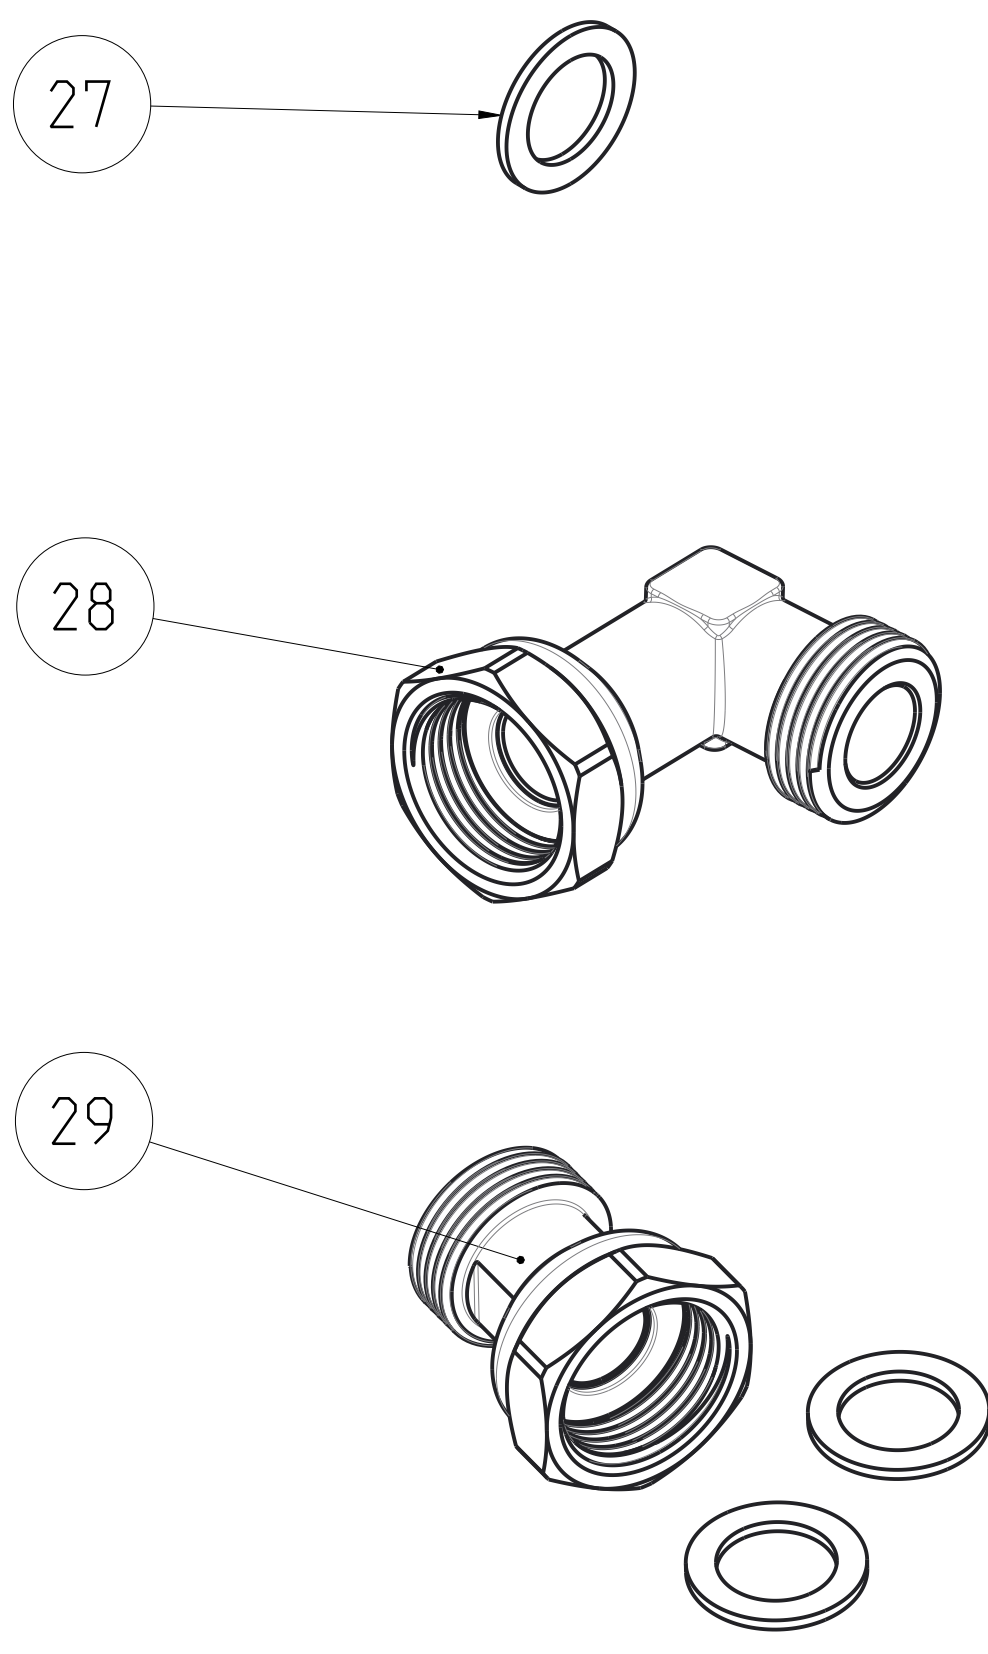

ECHELLE 1/5

ECHELLE 1/1

Ind	Date	Modification	Avis/DM	Modif par
-	-	-	-	-
-	-	-	-	-
-	-	-	-	-
Ind	Date	Modification	Avis/DM	Modif par
19	19-fév.-2021 13:39	CE_VM_LE_BLINDE_150L_STD	700 U0704859 0	2/3
Size	Scale	AO	1/4	A

This drawing can't be, without authorization, neither copied, neither reproduced, or communicated to third. Use of July 14, 1909 on the drawings and the models.

Ind	Date	Modification	Avis/DM	Modif par
-	-	-	-	-
-	-	-	-	-
-	-	-	-	-
Ind	Date	Modification	Avis/DM	Modif par
19	19-fév.-2021 13:39	creation date	PLM ID	REV.
A0	1/4	CE_VM_LE_BLINDE_150L_STD	00U07048590	A
Size	Scale	This drawing can't be, without authorization, neither copied, neither reproduced, or communicated to third. Use of July 14, 1999 on the drawings and the notes.		
A0	1/4			