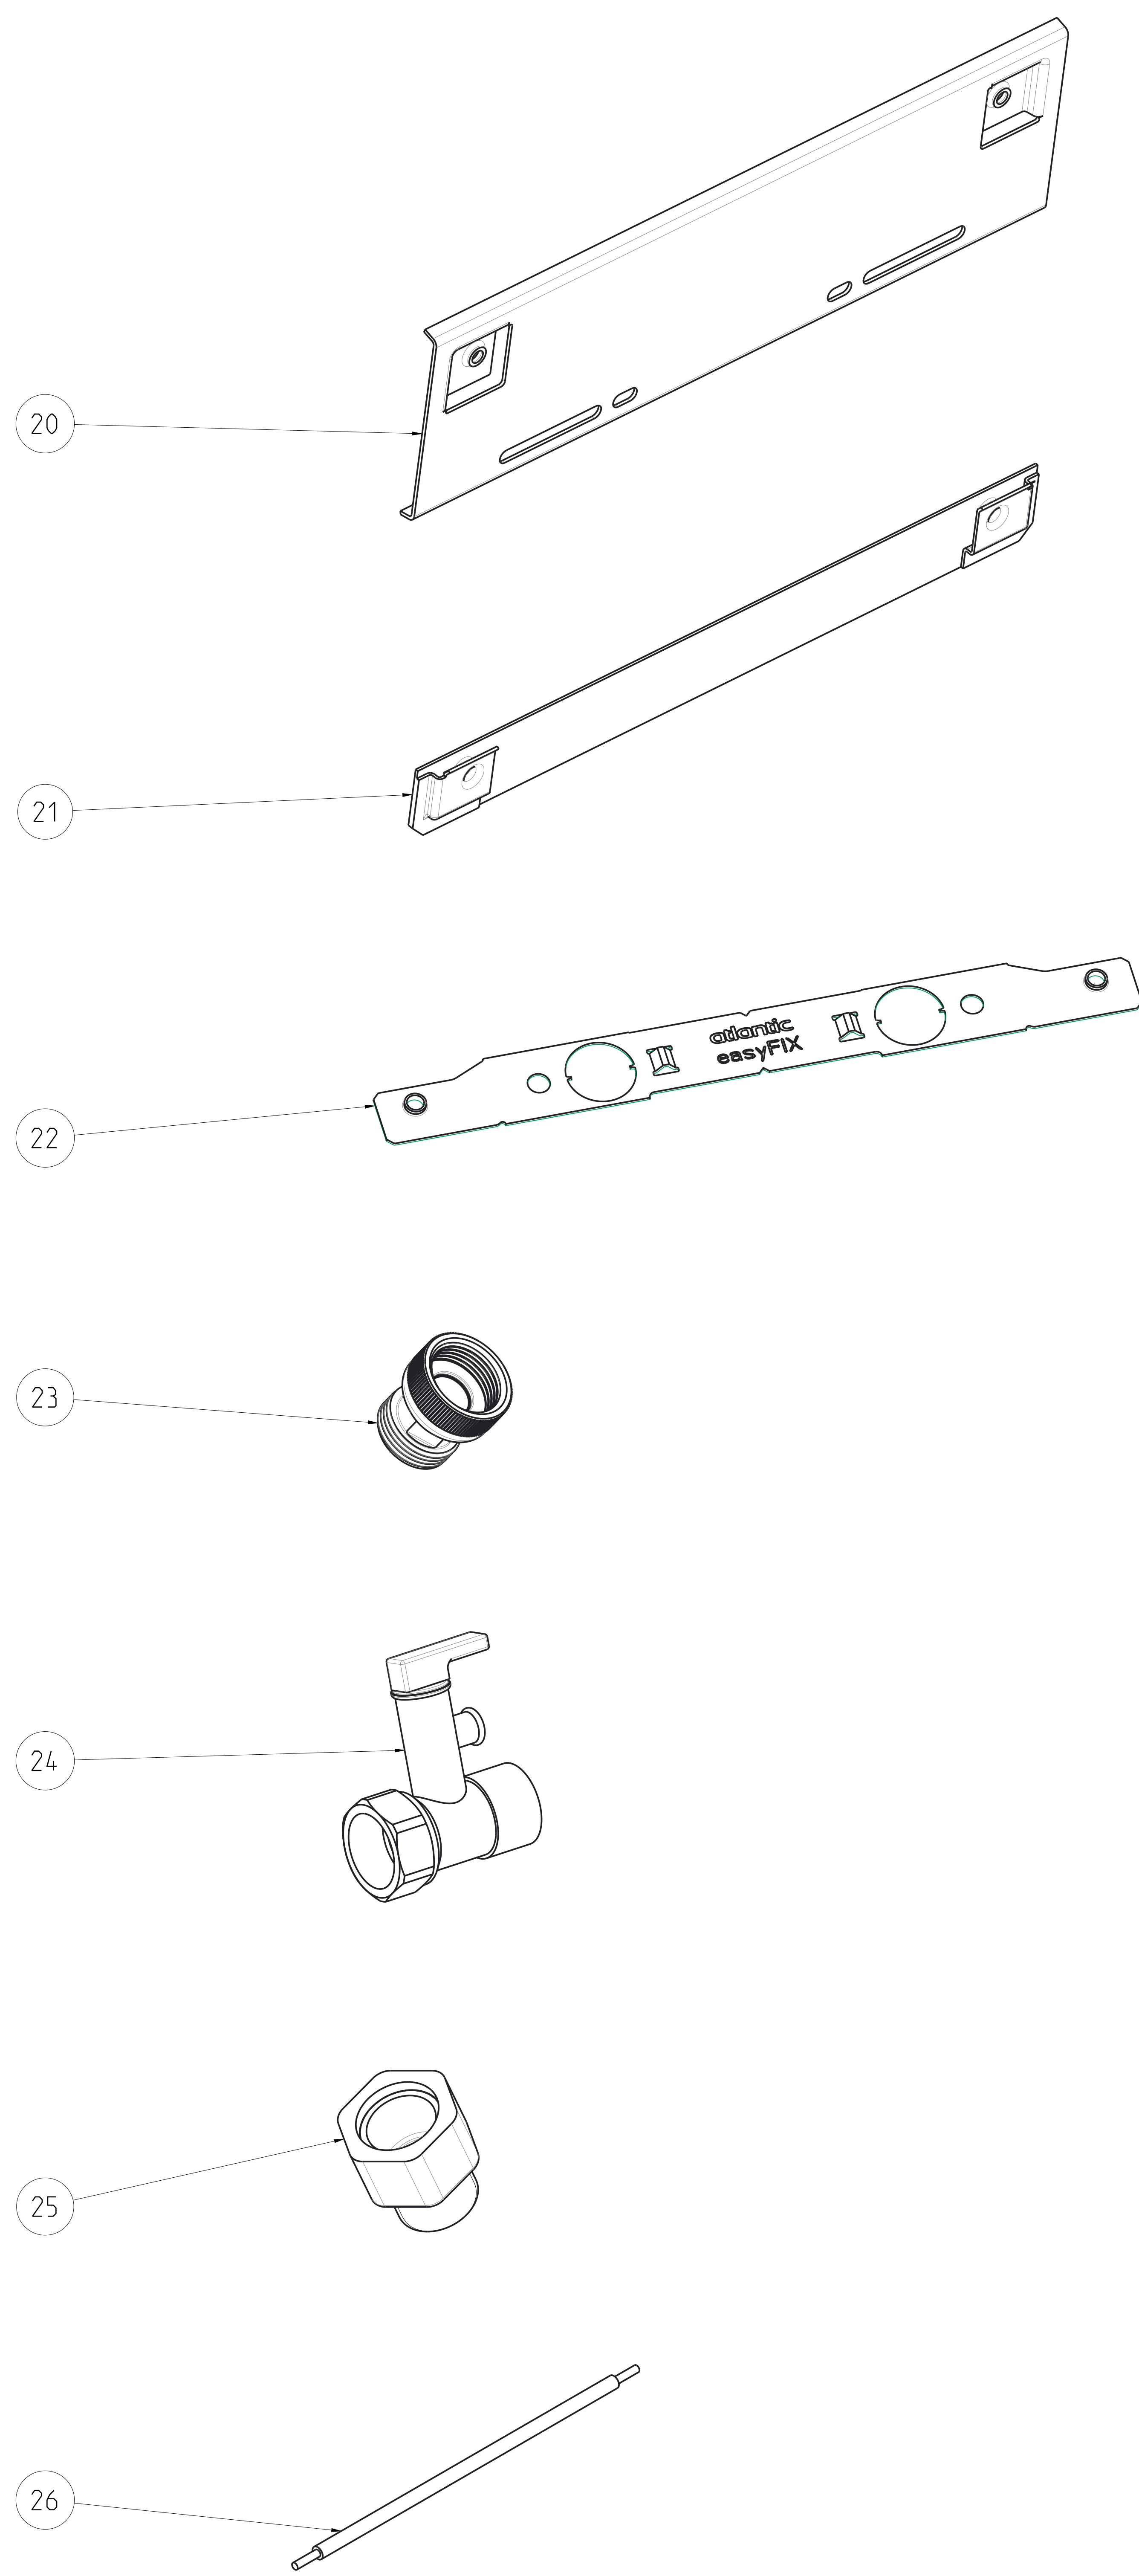

ECHELLE 1/5

ECHELLE 1/1

Ind	Date	Modification	Avis/DM	Modif par
-	-	-	-	-
-	-	-	-	-
-	-	-	-	-
Ind	Date	Modification	Avis/DM	Modif par
19	19-fév.-2021 13:39	CE_VM_LE_BLINDE_150L_STD	700 U0704859 0	2/3
Size	Scale	AO	1/4	A

This drawing can't be, without authorization, neither copied, neither reproduced, or communicated to third. Use of July 14, 1909 on the drawings and the models.

Ind	Date	Modification	Avis/DM	Modif par
-	-	-	-	-
-	-	-	-	-
-	-	-	-	-
Ind	Date	Modification	Avis/DM	Modif par
19	19-fév.-2021 13:39	creation date	PLM ID	REV.
A0	1/4	CE_VM_LE_BLINDE_150L_STD	00U07048590	A
Size	Scale	This drawing can't be, without authorization, neither copied, neither reproduced, or communicated to third. Use of July 14, 1999 on the drawings and the notes.		
A0	1/4			