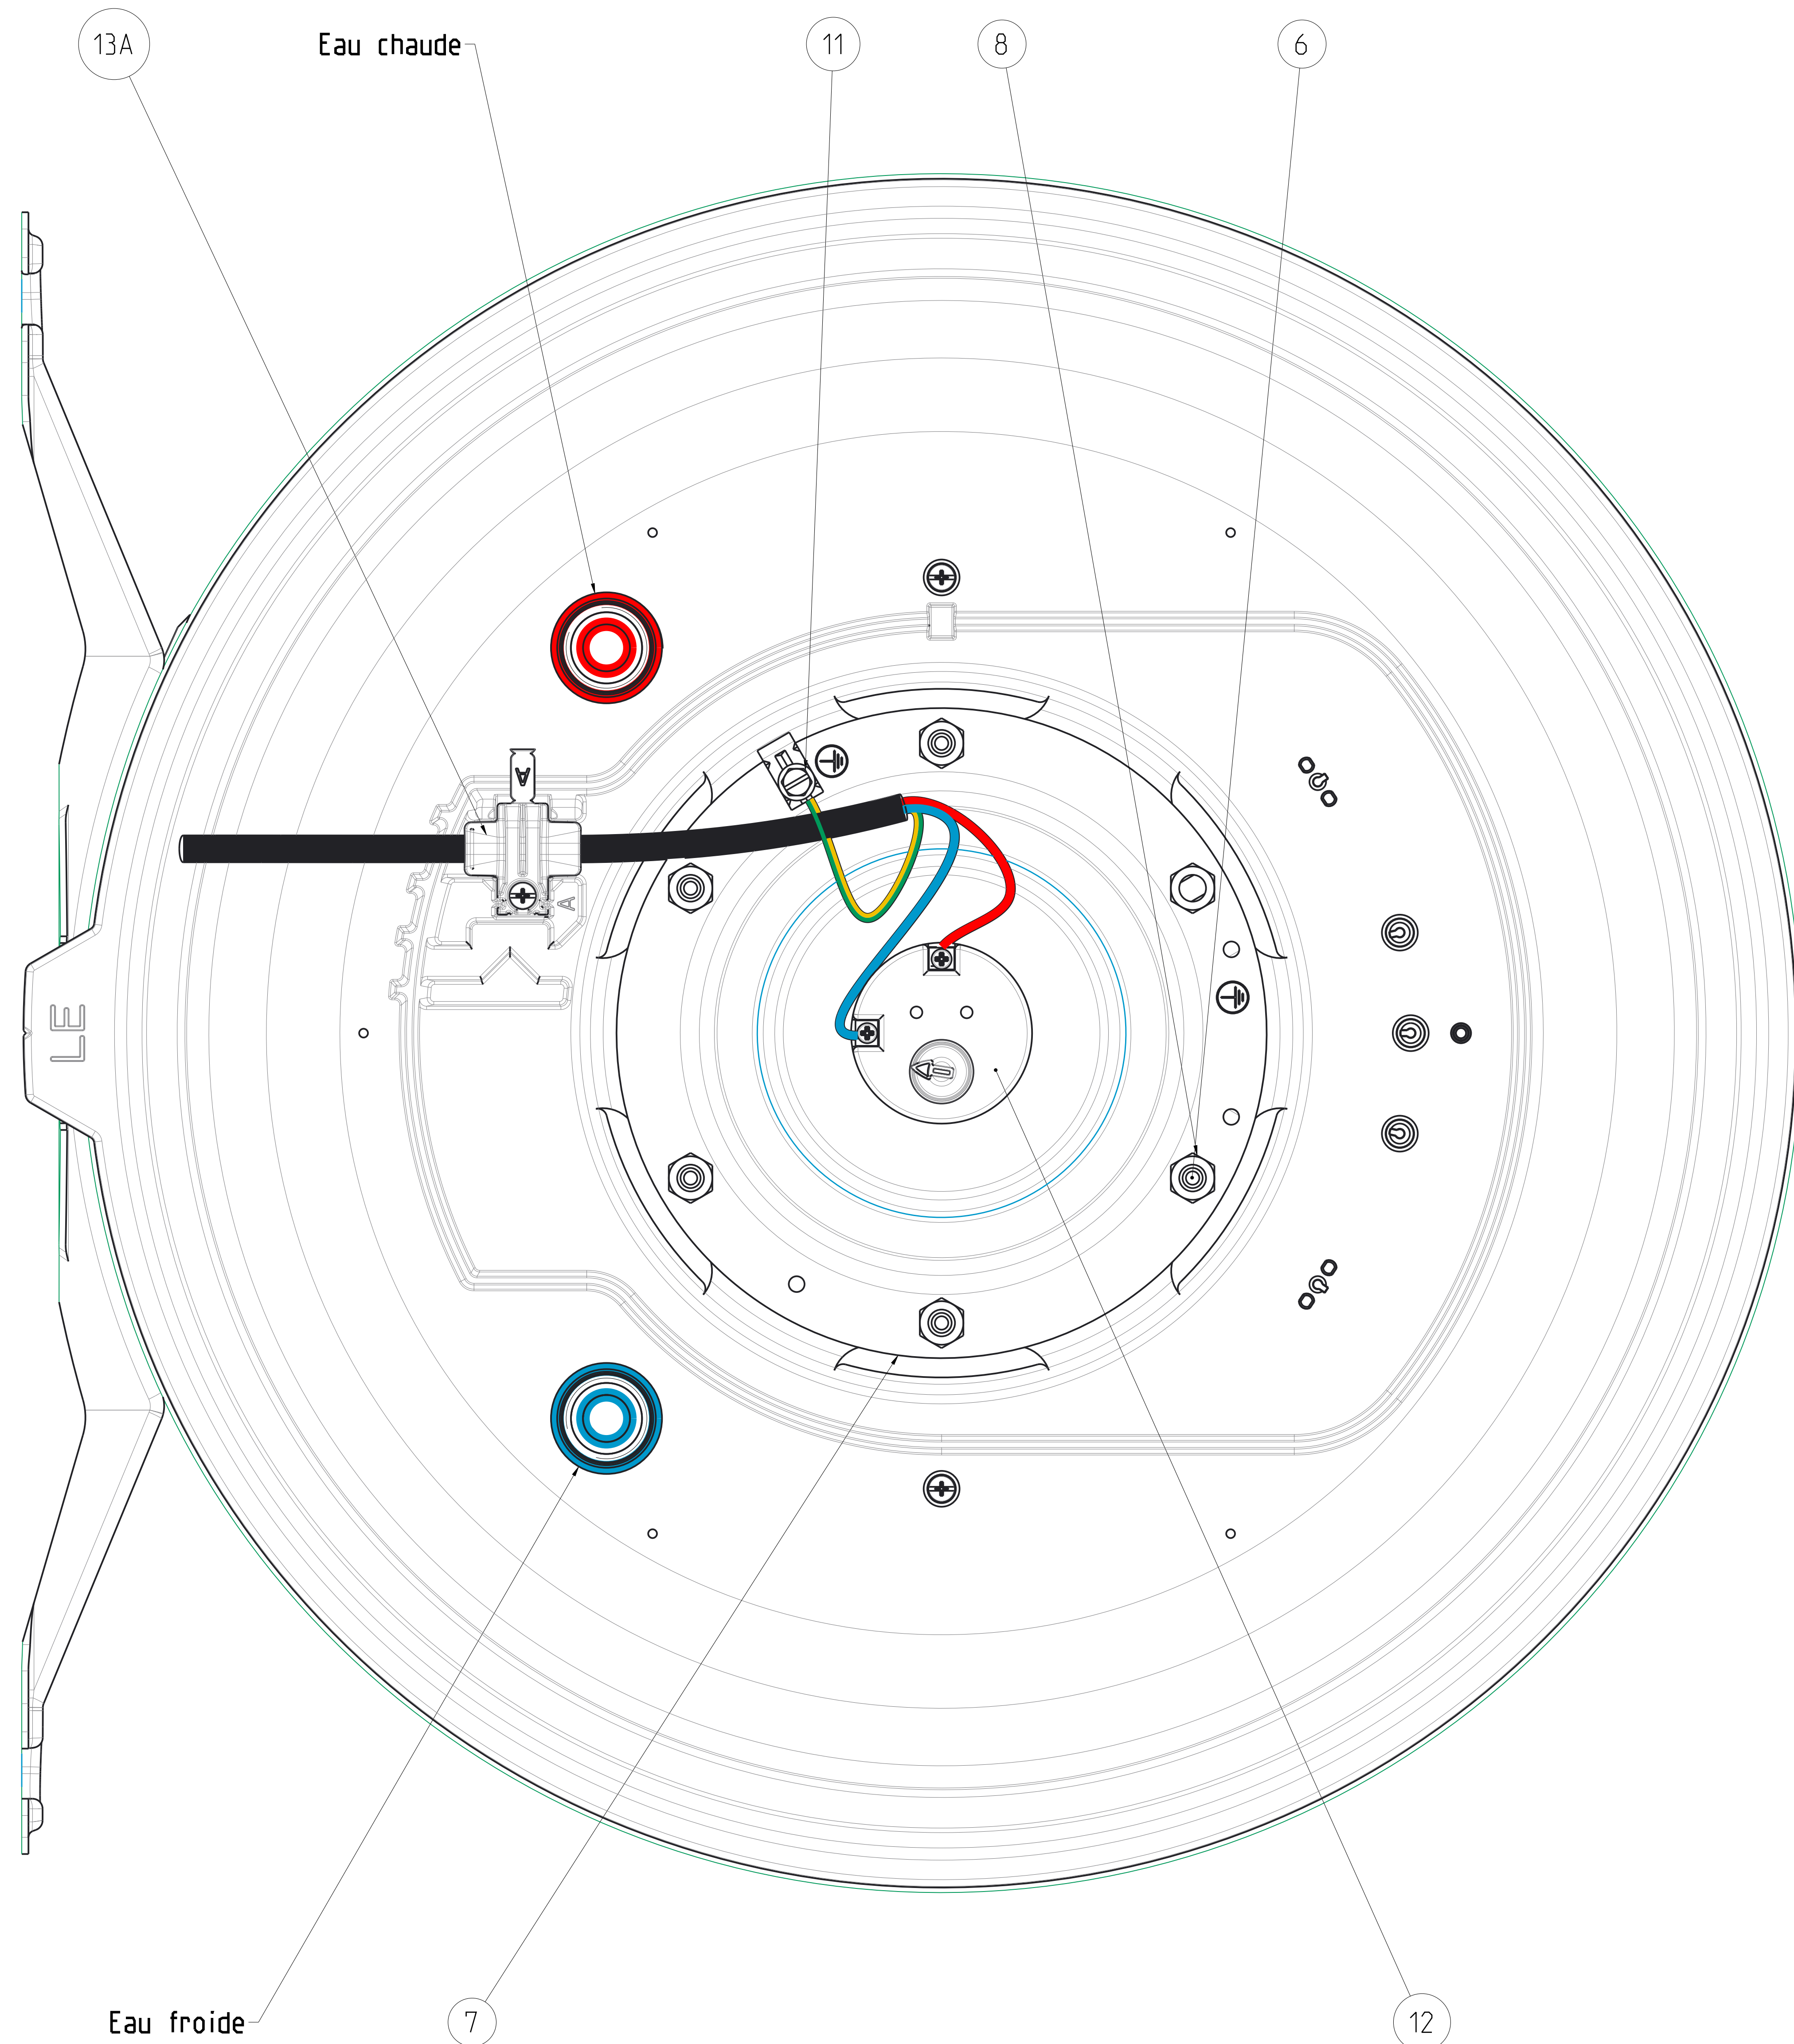

09/08/2024 MAJ				mvernay	
15/02/2021 CREATION				ngasse	
Ind	Date	Modification		Avis/DI	Modif par
GROUP ATLANTIC	drawn by	checked by	status	ERP ID	folio
mvernay				700 U0704859 0	1/3
creation date	CE_VM_LE_BLINDE_150L_STD			PLM ID	REV.
19-fev.-2021 13:39				00U07048590	A
Size	scale	This drawing can't be, without authorization, neither copied, neither reproduced, or communicated to third. Law of July 11, 1998 on the drawings and the models.			
A0	1/4				

ECHELLE 1/5

ECHELLE 1/1

Ind	Date	Modification	Avis/DM	Modif par
-	-	-	-	-
-	-	-	-	-
-	-	-	-	-
Ind	Date	Modification	Avis/DM	Modif par
19	19-fév.-2021 13:39	CE_VM_LE_BLINDE_150L_STD	700 U0704859 0	2/3
Size	Scale	AO	1/4	A

This drawing can't be, without authorization, neither copied, neither reproduced, or communicated to third. Use of July 14, 1909 on the drawings and the models.

Ind	Date	Modification	Avis/DM	Modif par
-	-	-	-	-
-	-	-	-	-
-	-	-	-	-
Ind	Date	Modification	Avis/DM	Modif par
19	19-fév.-2021 13:39	creation date	PLM ID	REV.
A0	1/4	CE_VM_LE_BLINDE_150L_STD	00U07048590	A
Size	Scale	This drawing can't be, without authorization, neither copied, neither reproduced, or communicated to third. Use of July 14, 1999 on the drawings and the notes.		
A0	1/4			