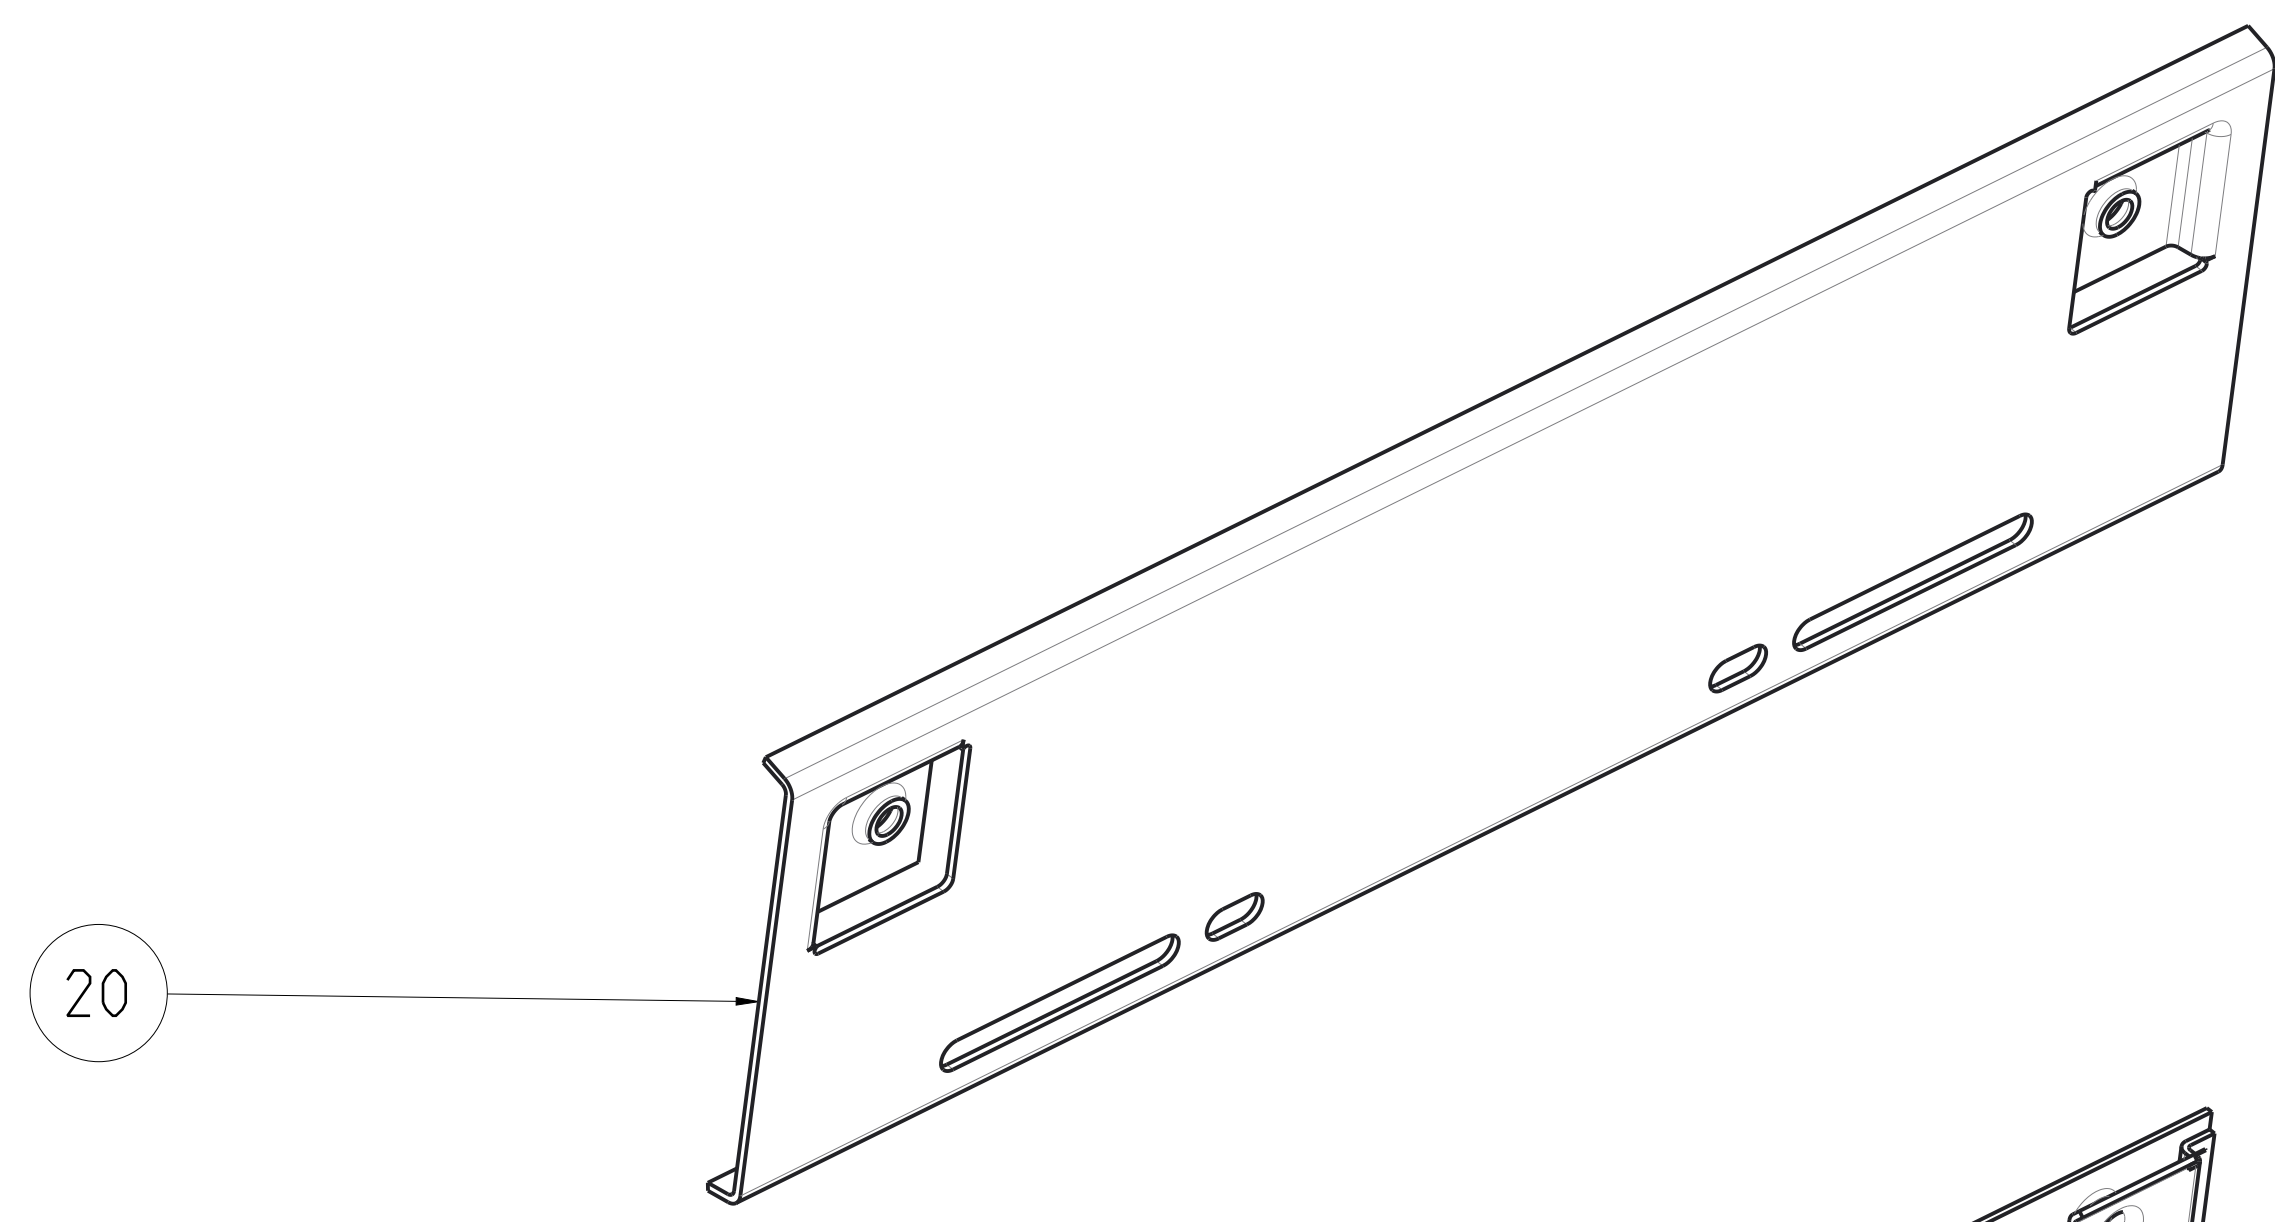

ECHELLE 1/5

ECHELLE 1/1

Ind	Date	Modification	Avis/DI	Modif par
-	-	-	-	-
-	-	-	-	-
Ind	Date	Modification	Avis/DI	Modif par
19	19-02-2021	13:40	700	U0704860
AO	1/4	1/4	00U07048600	A

creation date: 19-02-2021 13:40
 Size scale: AO 1/4
 This drawing can't be, without authorization, neither copied, neither reproduced, or communicated to third. Use of July 14, 1909 on the drawings and the models.

Ind	Date	Modification	Avis/DM	Modif par
-	-	-	-	-
-	-	-	-	-
-	-	-	-	-
Ind	Date	Modification	Avis/DM	Modif par
VOIR FOLIO 1				
GROUP ATLANTIC	drawn by	checked by	status	ERP ID
merney				
creation date	CE_VM_LE_BLINDE_200L_STD	PLM ID	REV.	folio
19-fév.-2021 13:40		00U07048600	A	3 / 3
Size scale	A0 1/4			
This drawing can't be, without authorization, neither copied, neither reproduced, or communicated to third. Use of July 14, 1999 on the drawings and the notes.				