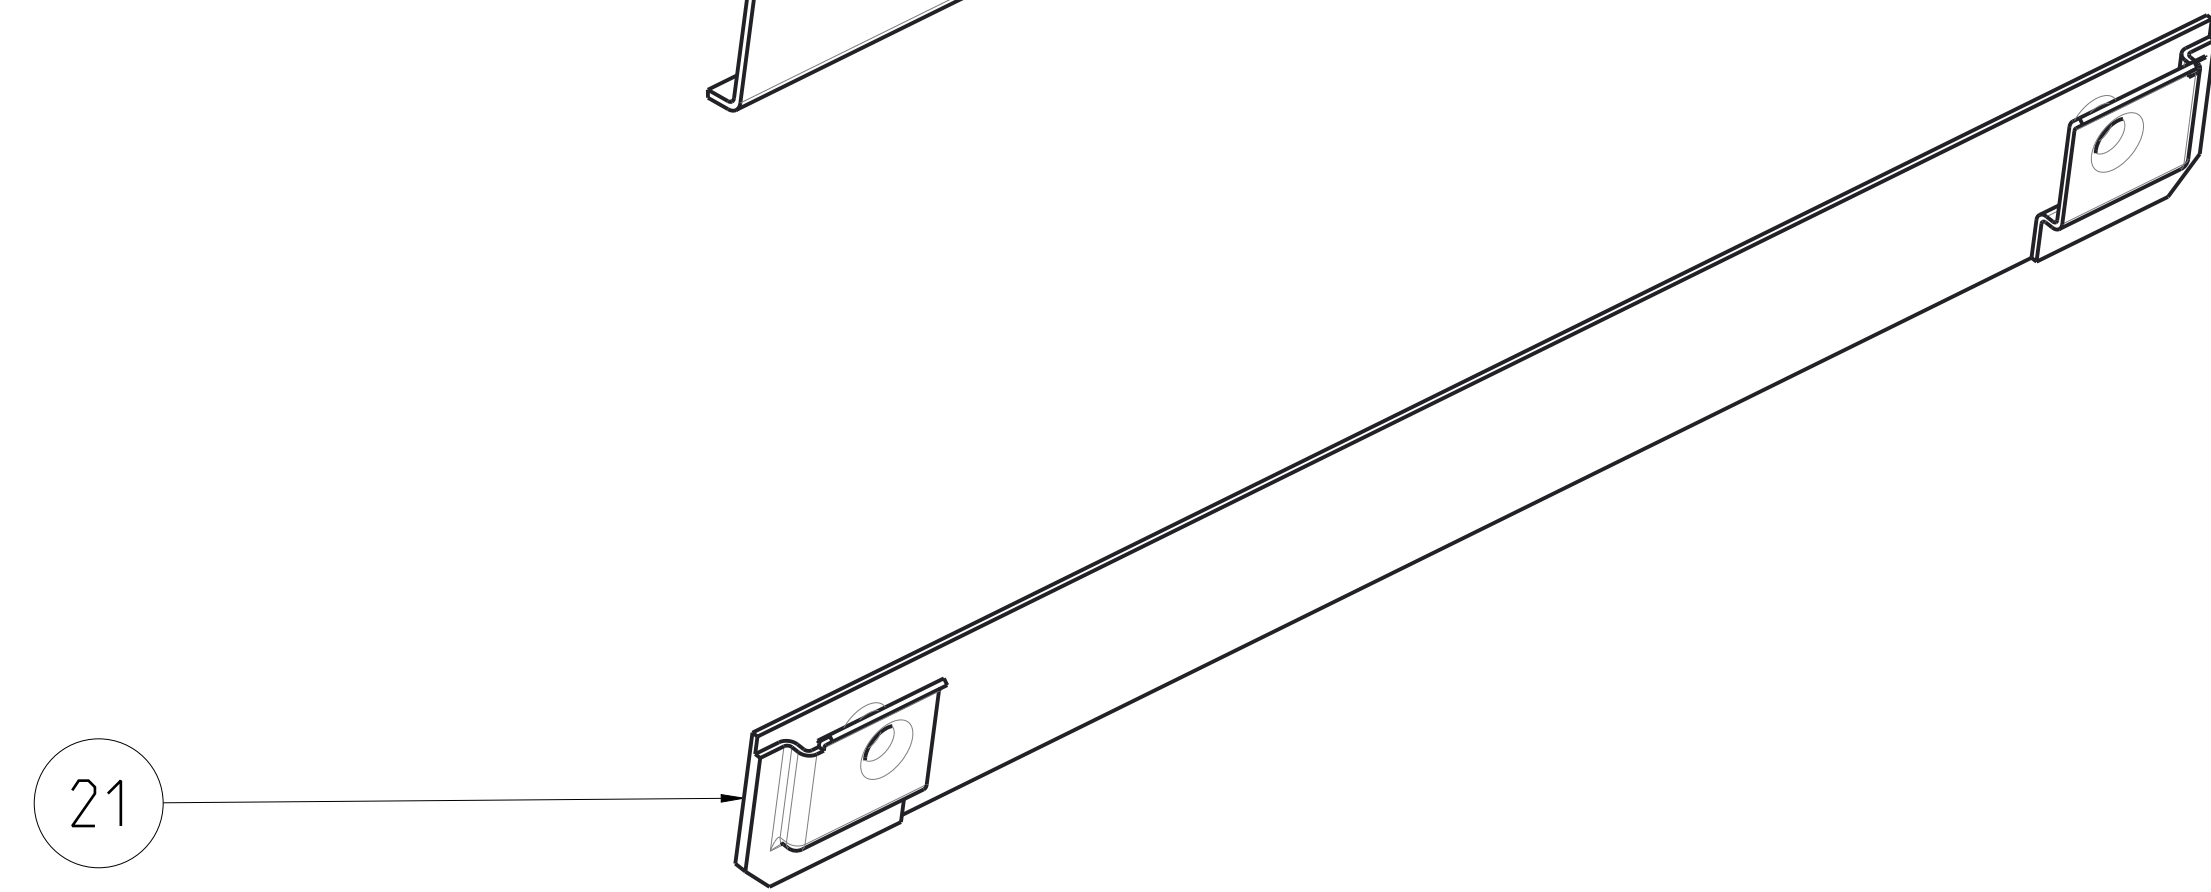

ECHELLE 1/5

ECHELLE 1/1

Ind	Date	Modification	Avis/DI	Modif par
-	-	-	-	-
-	-	-	-	-
Ind	Date	Modification	Avis/DI	Modif par
19	19-02-2021	13:40	700	U0704860
AO	1/4	1/4	00U07048600	A

creation date: 19-02-2021 13:40
 Size scale: AO 1/4
 This drawing can't be, without authorization, neither copied, neither reproduced, or communicated to third. Use of July 14, 1909 on the drawings and the models.

Ind	Date	Modification	Avis/DM	Modif par
-	-	-	-	-
-	-	-	-	-
-	-	-	-	-
Ind	Date	Modification	Avis/DM	Modif par
VOIR FOLIO 1				
GROUP ATLANTIC	drawn by	checked by	status	ERP ID
merney				
creation date	CE_VM_LE_BLINDE_200L_STD	PLM ID	REV.	folio
19-fév.-2021 13:40		00U07048600	A	3 / 3
Size scale	A0 1/4			
This drawing can't be, without authorization, neither copied, neither reproduced, or communicated to third. Use of July 14, 1999 on the drawings and the notes.				