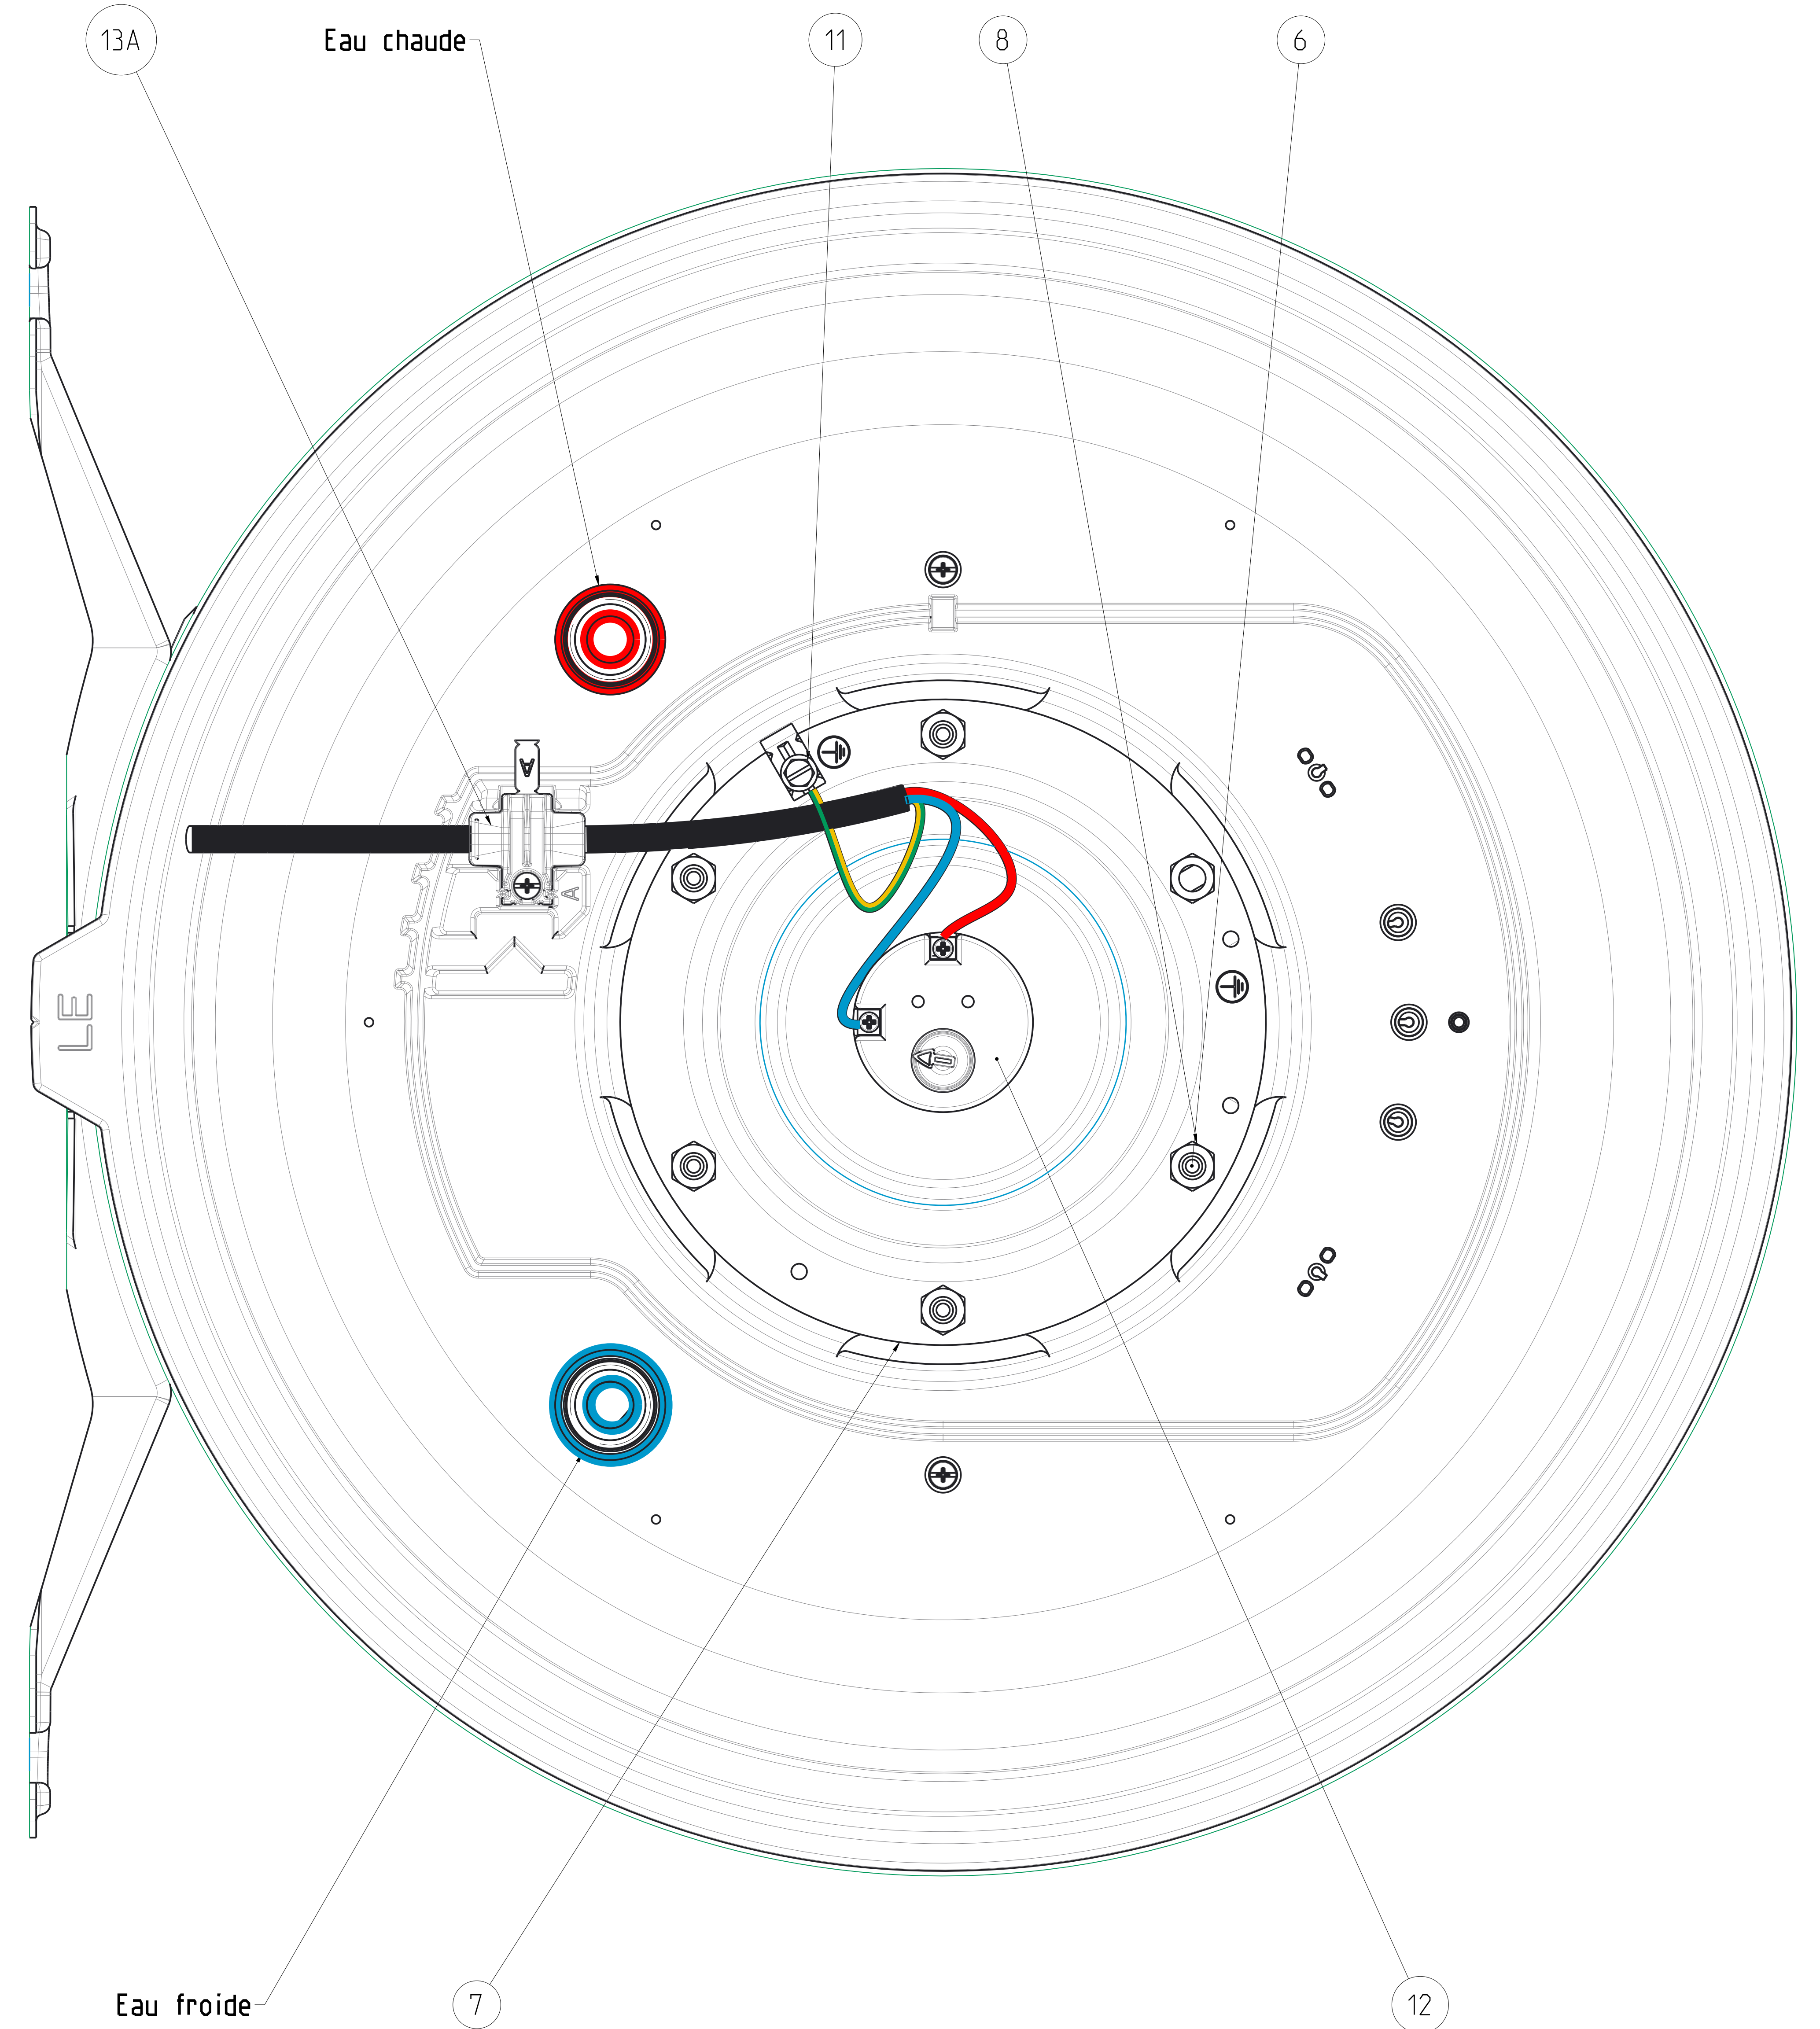

ECHELLE 1/5

ECHELLE 1/1

Ind	Date	Modification	Avis/DI	Modif par
-	-	-	-	-
-	-	-	-	-
Ind	Date	Modification	Avis/DI	Modif par
19	19-02-2021	13:40	700	U0704860
AO	1/4	1/4	00U07048600	A

creation date: 19-02-2021 13:40
 Size scale: AO 1/4
 This drawing can't be, without authorization, neither copied, neither reproduced, or communicated to third. Use of July 14, 1909 on the drawings and the models.

Ind	Date	Modification	Avis/DM	Modif par
-	-	-	-	-
-	-	-	-	-
-	-	-	-	-
Ind	Date	Modification	Avis/DM	Modif par
VOIR FOLIO 1				
GROUP ATLANTIC	drawn by	checked by	status	ERP ID
merney				
creation date	CE_VM_LE_BLINDE_200L_STD	PLM ID	REV.	folio
19-fév.-2021 13:40		00U07048600	A	3 / 3
Size scale	A0 1/4			
This drawing can't be, without authorization, neither copied, neither reproduced, or communicated to third. Use of July 14, 1999 on the drawings and the notes.				