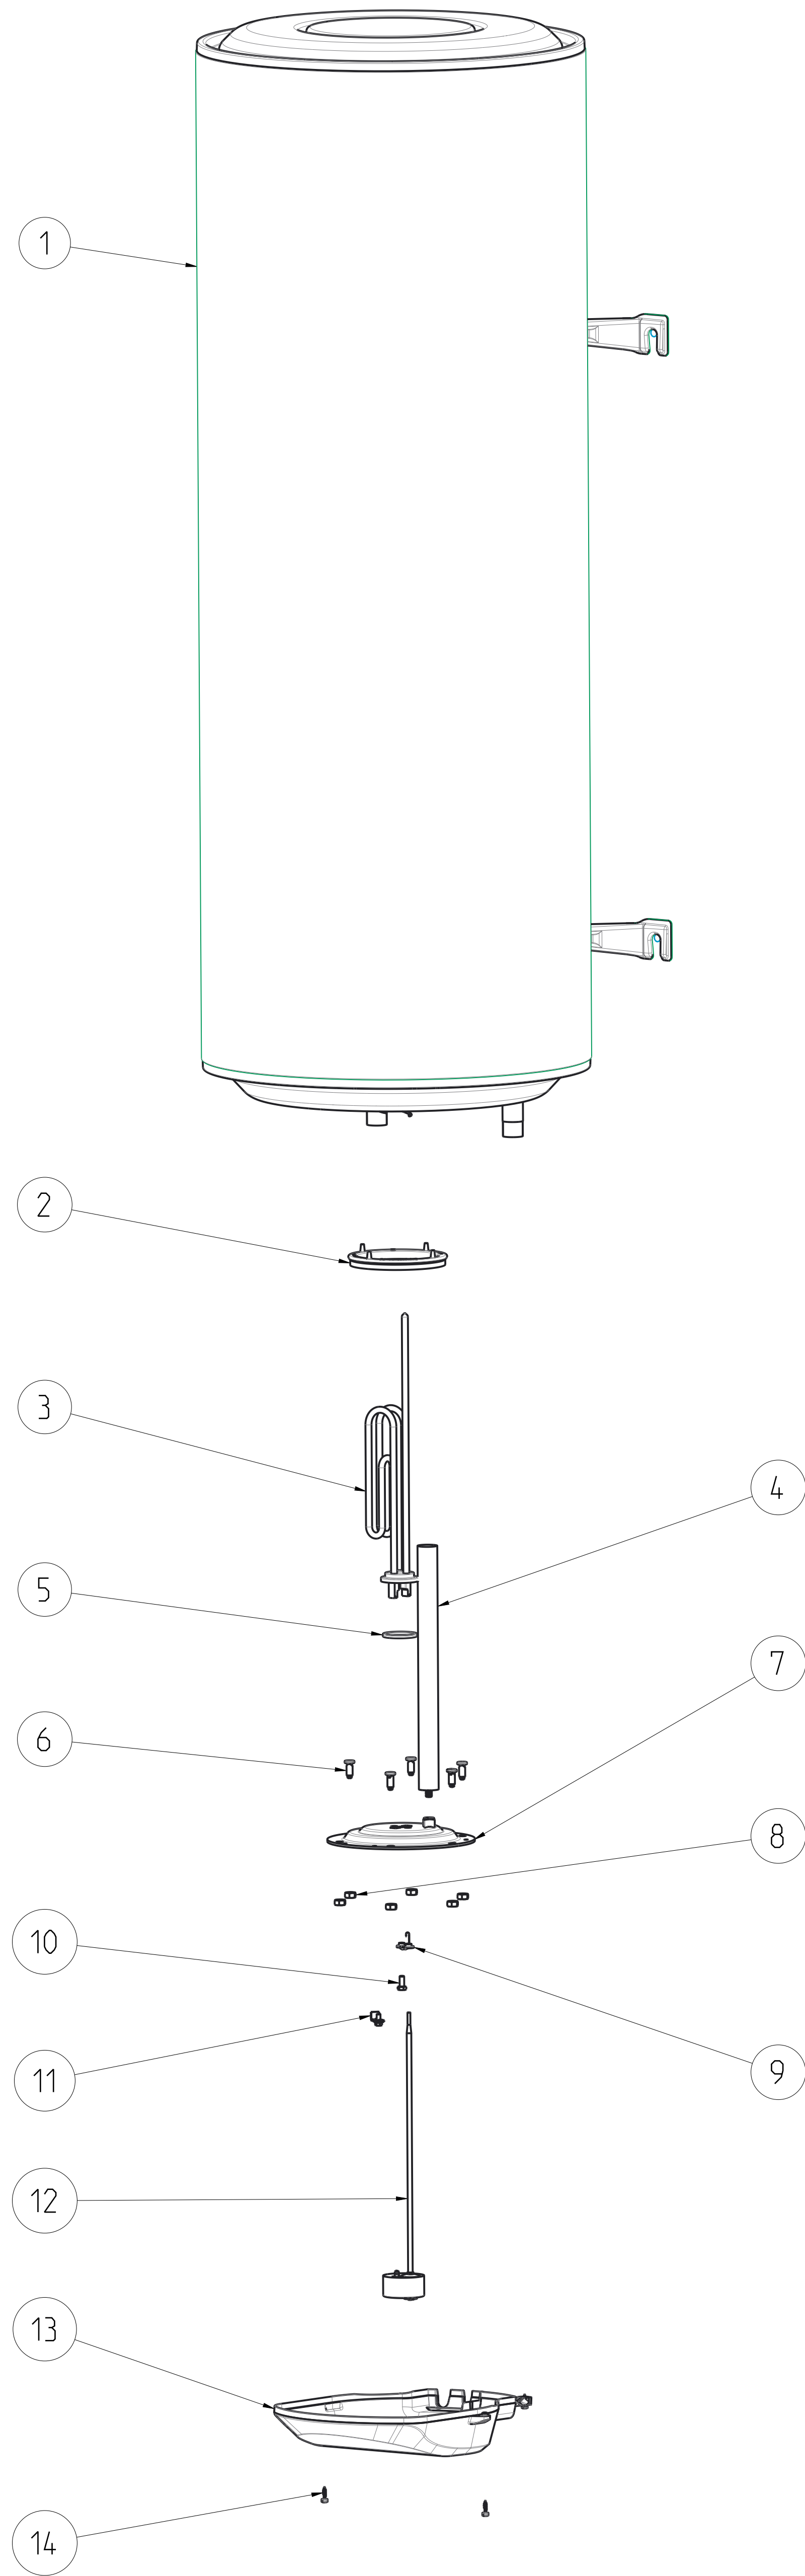

ECHELLE 1/5

ECHELLE 1/1

Ind	Date	Modification	Avis/DI	Modif par
-	-	-	-	-
-	-	-	-	-
Ind	Date	Modification	Avis/DI	Modif par
19	19-02-2021	13:40	700	U0704860
AO	1/4	1/4	00U07048600	A

creation date: 19-02-2021 13:40
 Size scale: AO 1/4
 This drawing can't be, without authorization, neither copied, neither reproduced, or communicated to third. Use of July 14, 1909 on the drawings and the models.

Ind	Date	Modification	Avis/DM	Modif par
-	-	-	-	-
-	-	-	-	-
-	-	-	-	-
Ind	Date	Modification	Avis/DM	Modif par
VOIR FOLIO 1				
GROUP ATLANTIC	drawn by	checked by	status	ERP ID
merney				
creation date	CE_VM_LE_BLINDE_200L_STD	PLM ID	REV.	folio
19-fév.-2021 13:40		00U07048600	A	3 / 3
Size scale	A0 1/4			
This drawing can't be, without authorization, neither copied, neither reproduced, or communicated to third. Use of July 14, 1999 on the drawings and the notes.				