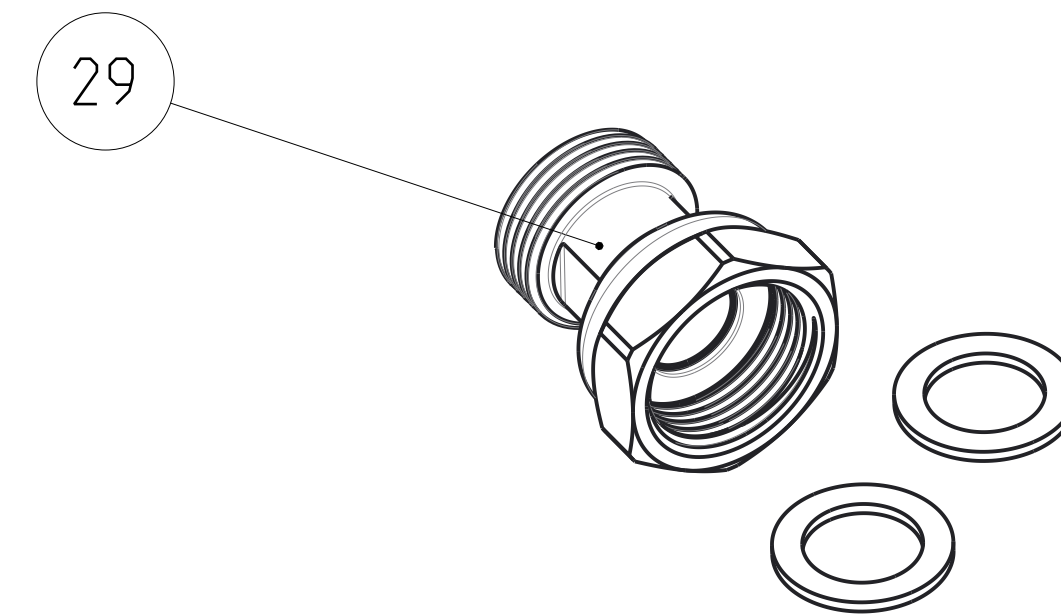

ECHELLE 1/5

ECHELLE 1/1

Ind	Date	Modification	Avis/DI	Modif par
-	-	-	-	-
-	-	-	-	-
Ind	Date	Modification	Avis/DI	Modif par
19	19-02-2021	13:40	700	U0704860
AO	1/4	1/4	00U07048600	A

creation date: 19-02-2021 13:40
 Size scale: AO 1/4
 This drawing can't be, without authorization, neither copied, neither reproduced, or communicated to third. Use of July 14, 1909 on the drawings and the models.

Ind	Date	Modification	Avis/DM	Modif par
-	-	-	-	-
-	-	-	-	-
-	-	-	-	-
Ind	Date	Modification	Avis/DM	Modif par
VOIR FOLIO 1				
GROUP ATLANTIC	drawn by	checked by	status	ERP ID
merney				
creation date	CE_VM_LE_BLINDE_200L_STD	PLM ID	REV.	folio
19-fév.-2021 13:40		00U07048600	A	3 / 3
Size scale	A0 1/4			
This drawing can't be, without authorization, neither copied, neither reproduced, or communicated to third. Use of July 14, 1999 on the drawings and the notes.				