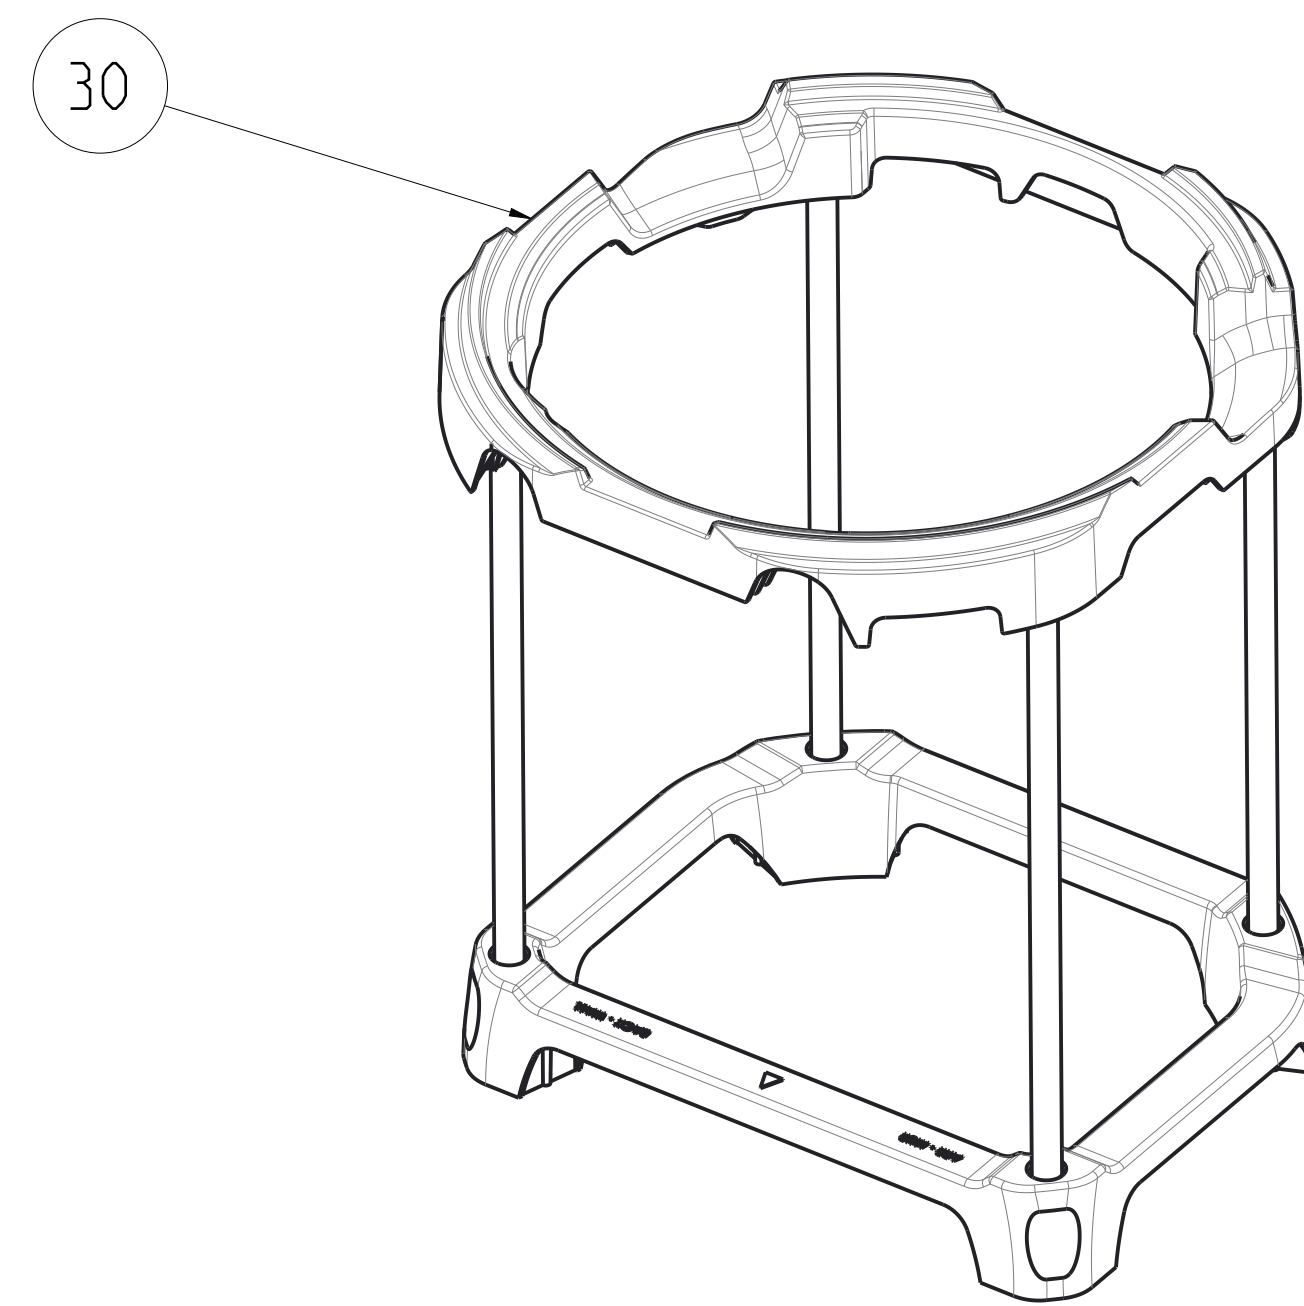

ECHELLE 1/5

ECHELLE 1/1

Ind	Date	Modification	Avis/DI	Modif par
-	-	-	-	-
-	-	-	-	-
Ind	Date	Modification	Avis/DI	Modif par
19	19-02-2021	13:40	700	U0704860
AO	1/4	1/4	00U07048600	A

creation date: 19-02-2021 13:40
 Size scale: AO 1/4
 This drawing can't be, without authorization, neither copied, neither reproduced, or communicated to third. Use of July 14, 1909 on the drawings and the models.

Ind	Date	Modification	Avis/DM	Modif par
-	-	-	-	-
-	-	-	-	-
-	-	-	-	-
Ind	Date	Modification	Avis/DM	Modif par
VOIR FOLIO 1				
GROUP ATLANTIC	drawn by	checked by	status	ERP ID
merney				
creation date	CE_VM_LE_BLINDE_200L_STD	PLM ID	REV.	folio
19-fév.-2021 13:40		00U07048600	A	3 / 3
Size scale	A0 1/4			
This drawing can't be, without authorization, neither copied, neither reproduced, or communicated to third. Use of July 14, 1999 on the drawings and the notes.				