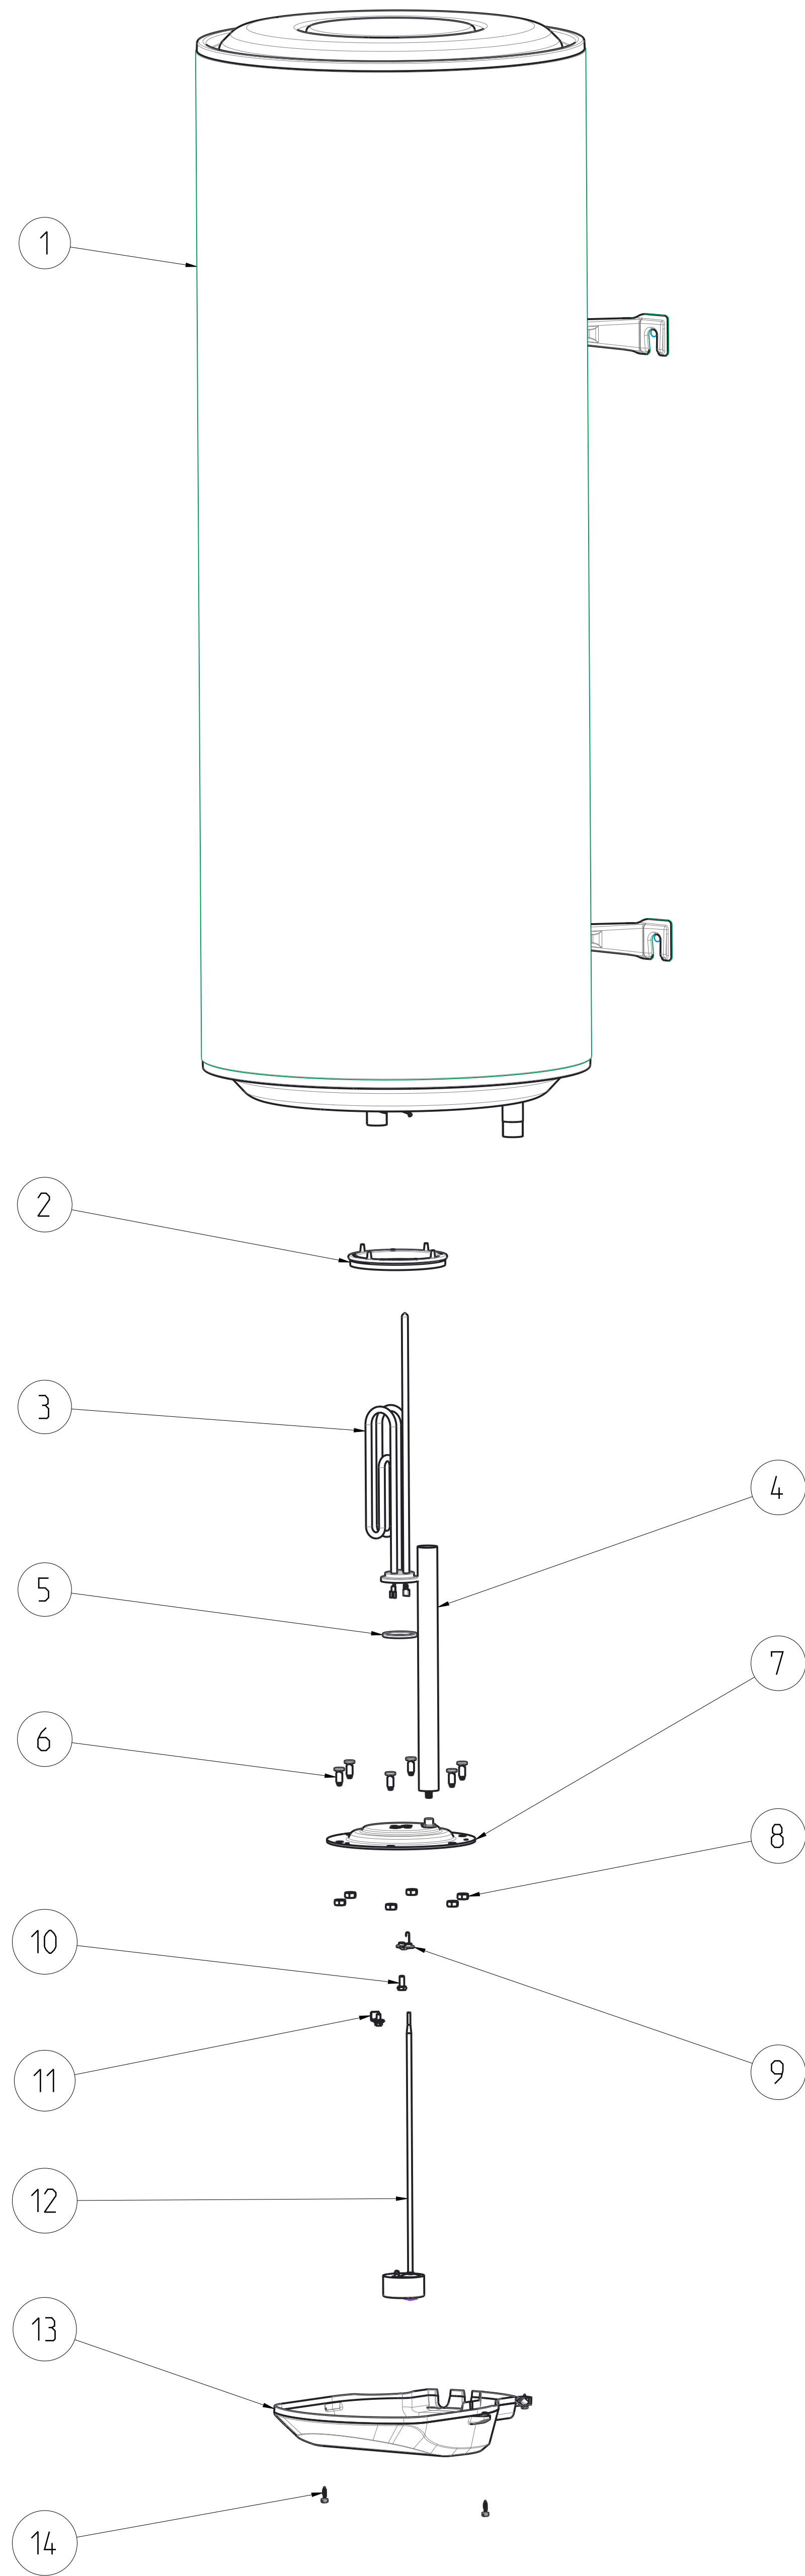

Ind	Date	Modification			Avis/DN	Modif par
A	15-02-2021	CREATION				rgesse
GROUP ATLANTIC	drawn by	checked by	status	ERP ID	folio	
19-avr.-2021 14:14	CE_VM_LE_BLINDE_200L_STD			700 U0704860 0	1/3	
AO 1/4				PLM ID	REV.	
				00U07048600	A	

This drawing can't be, without authorization, neither copied, neither reproduced, or communicated to third. Law of July 14, 1999 on the drawings and the models.

ECHELLE 1/5

ECHELLE 1/1

Ind	Date	Modification	Avis/DI	Modif par
	VOIR FOLIO 1			
GROUP ATLANTIC	drawn by mvermay	checked by	status	ERP ID 700 U0704860 0
creation date 19-avr.-2021 14:14	CE_VM_LE_BLINDE_200L_STD		PLM ID	folio 2/3
Size scale A0 1/4			REV.	A
<small>This drawing can't be, without authorization, neither copied, neither reproduced, or communicated to third. Law of July 14, 1999 on the drawings and the models.</small>				