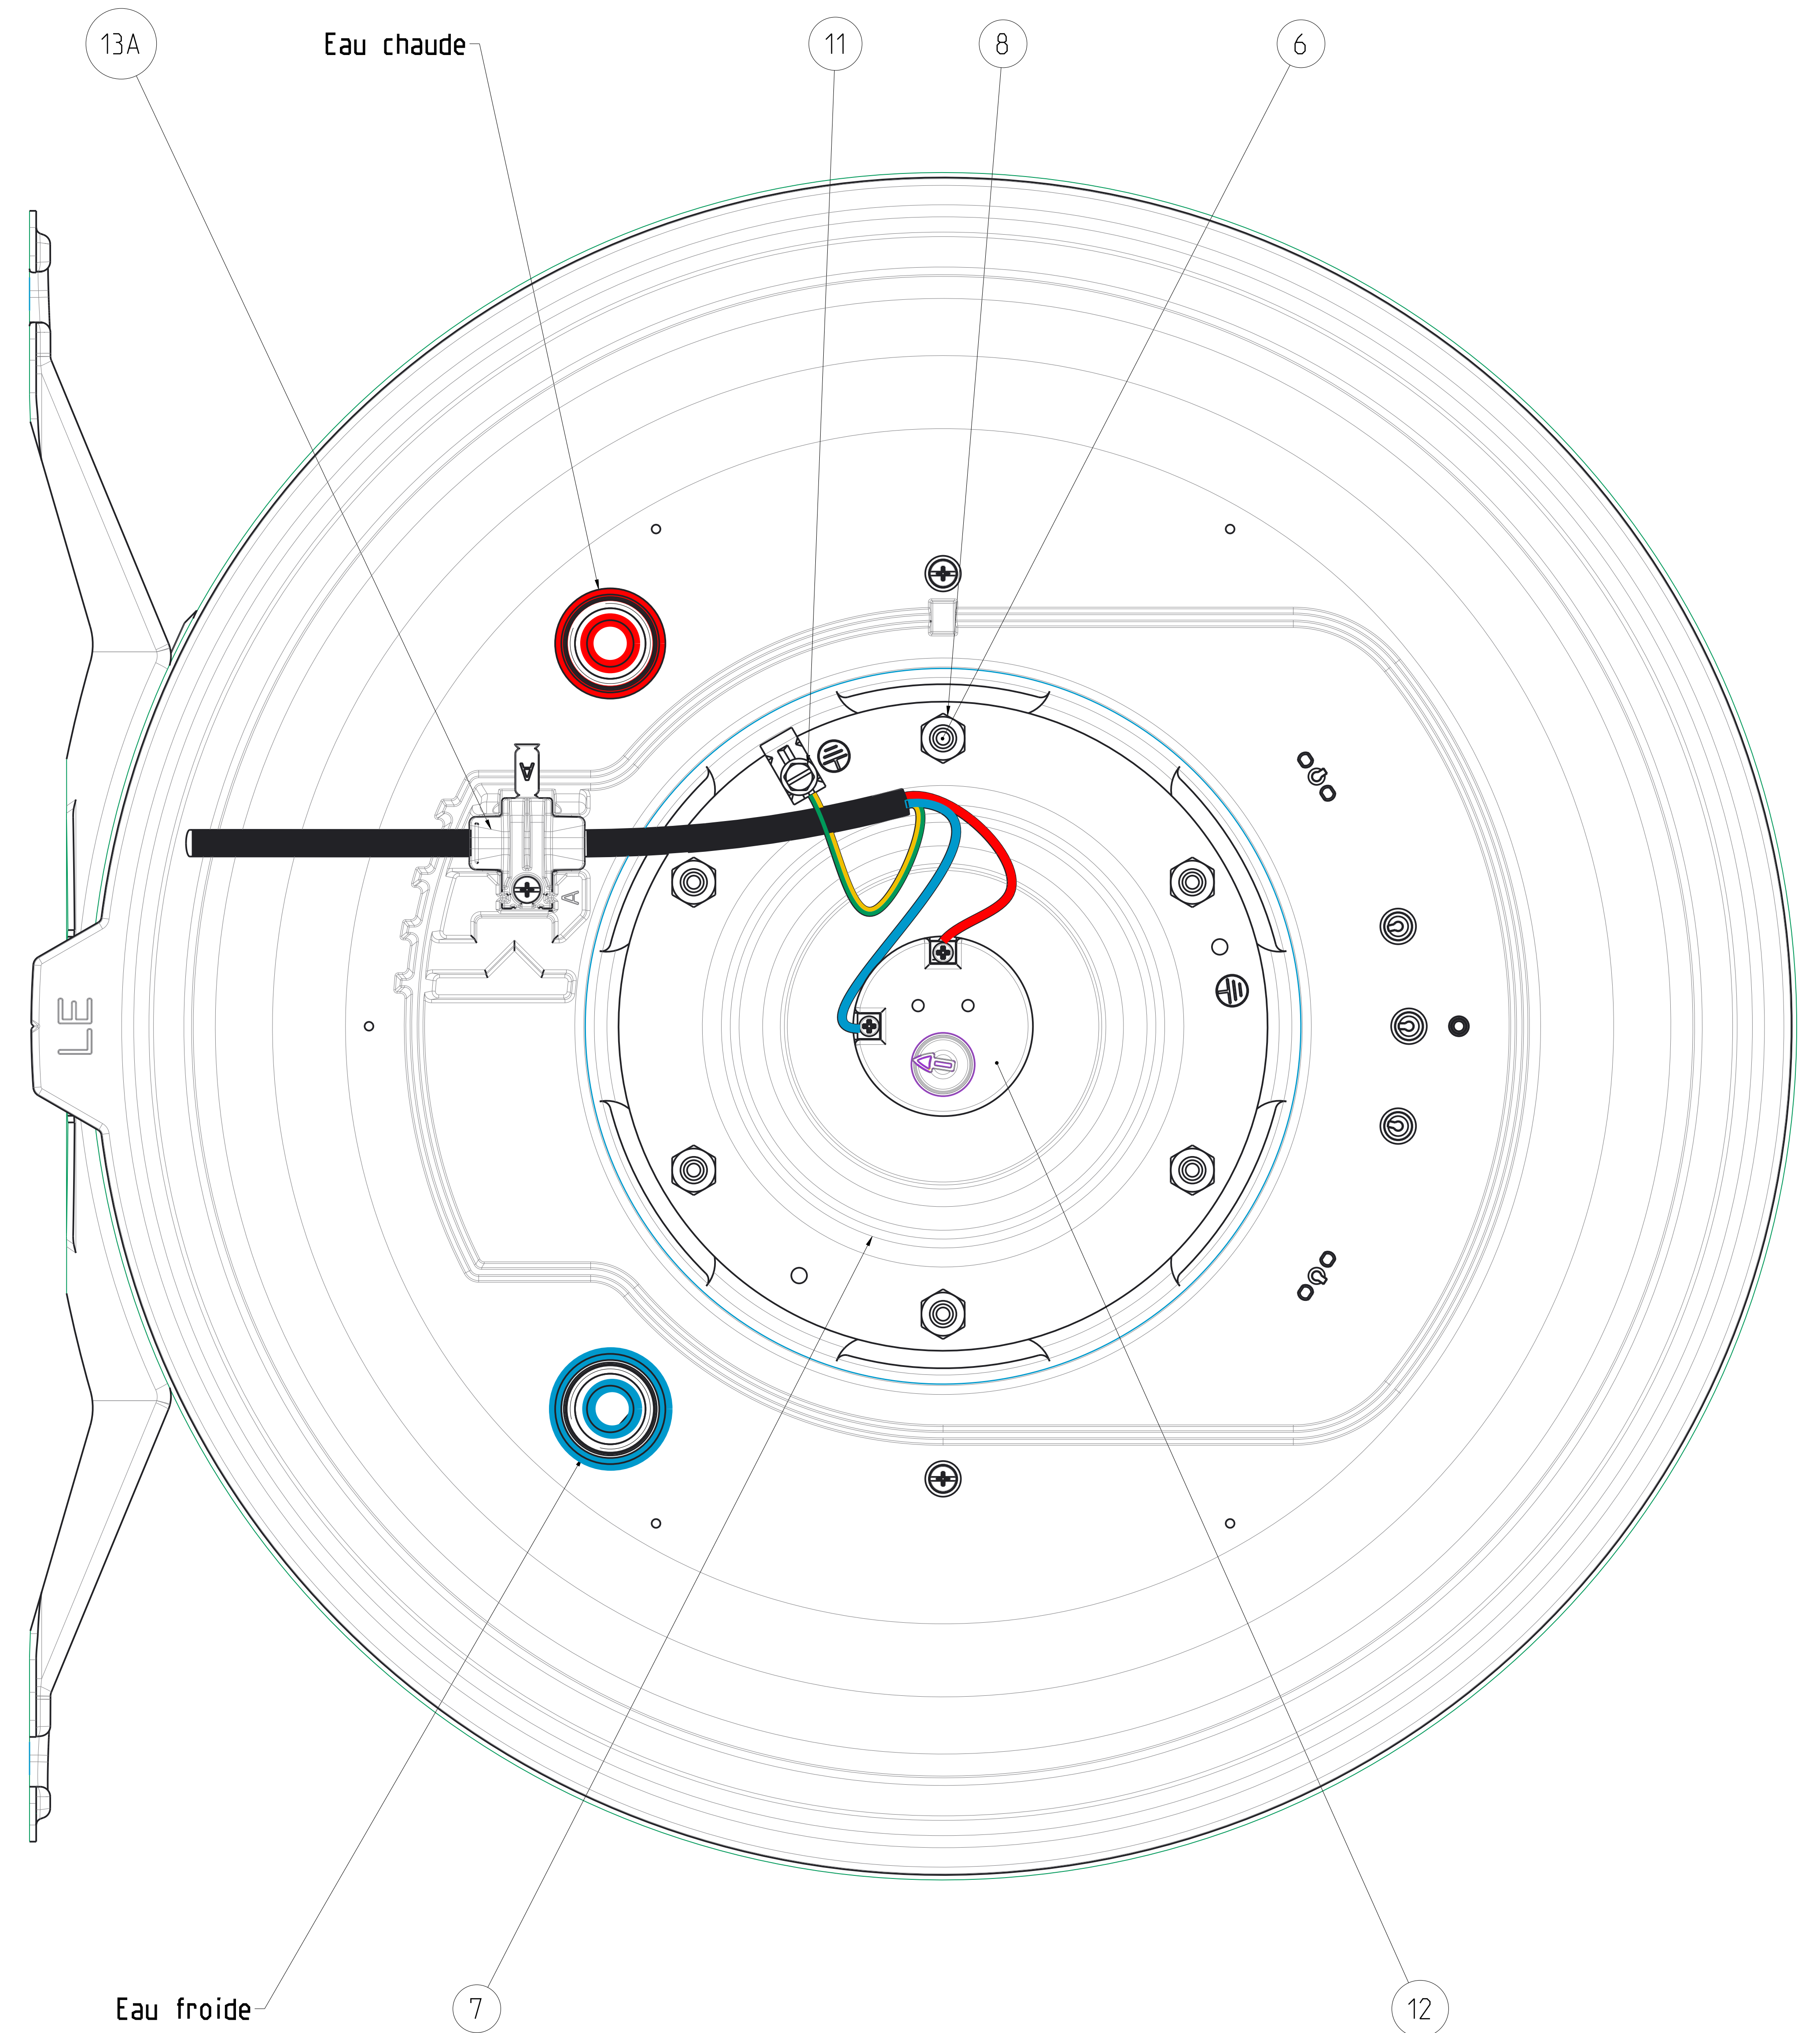

Ind	Date	Modification			Avis/DN	Modif par
A	15-02-2021	CREATION				rgesse
GROUP ATLANTIC	drawn by	checked by	status	ERP ID	folio	
19-avr.-2021 14:14	CE_VM_LE_BLINDE_200L_STD			700 U0704860 0	1/3	
AO 1/4				PLM ID	REV.	
				00U07048600	A	

This drawing can't be, without authorization, neither copied, neither reproduced, or communicated to third. Law of July 14, 1999 on the drawings and the models.

ECHELLE 1/5

ECHELLE 1/1

Ind	Date	Modification	Avis/DI	Modif par
	VOIR FOLIO 1			
GROUP ATLANTIC	drawn by mvermay	checked by	status	ERP ID 700 U0704860 0
creation date 19-avr.-2021 14:14	CE_VM_LE_BLINDE_200L_STD		PLM ID	folio 2/3
Size scale A0 1/4			REV.	A
<small>This drawing can't be, without authorization, neither copied, neither reproduced, or communicated to third. Law of July 14, 1999 on the drawings and the models.</small>				