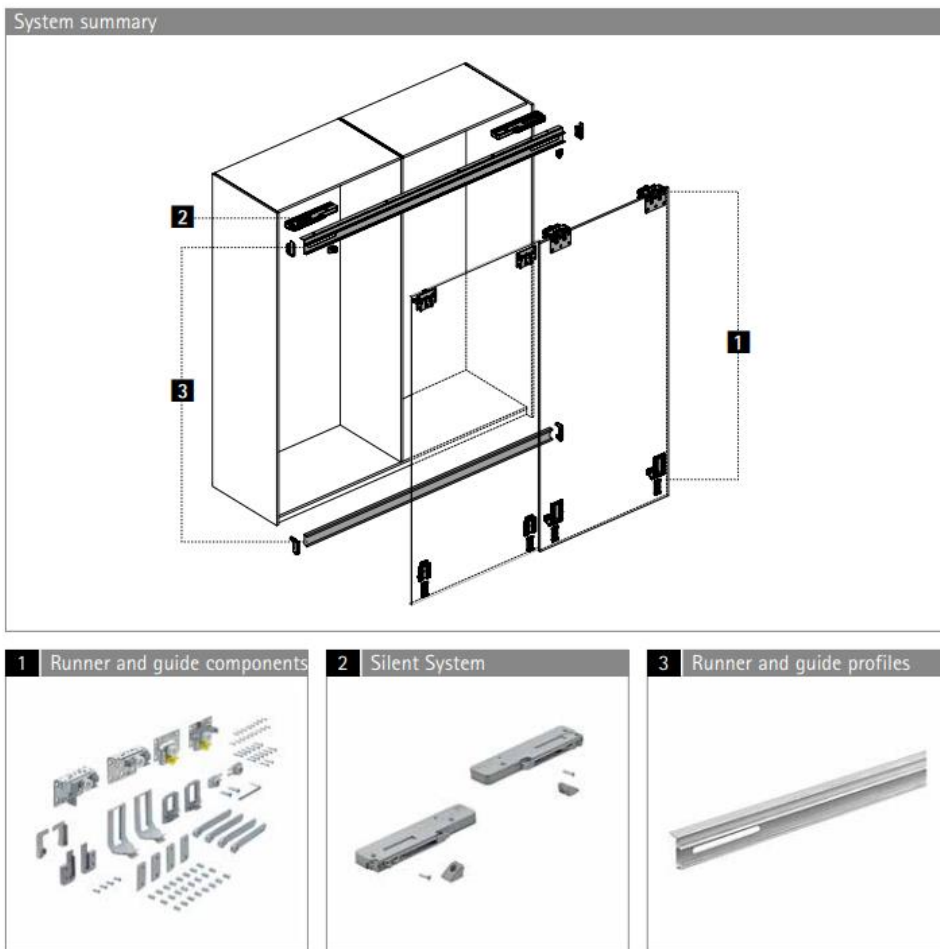

Exploded view :