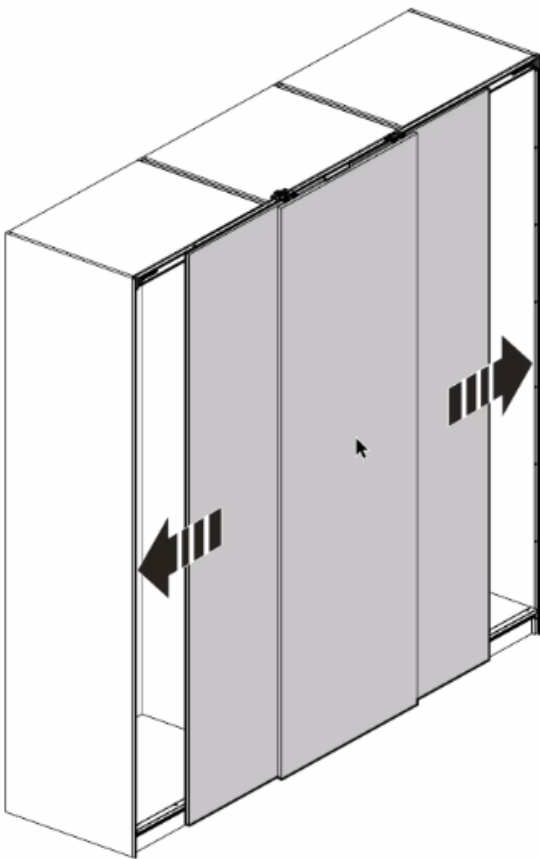

Exploded view :

↑ 230,4	↔ 180
↗ 54	

↑ 230,4	↔ 240
↗ 54	

Yours Sincerely,

Date: 25.03.2024

Name: i.V. Mirko Kalinowski

Position: Global Account Management

(Signature and stamp)