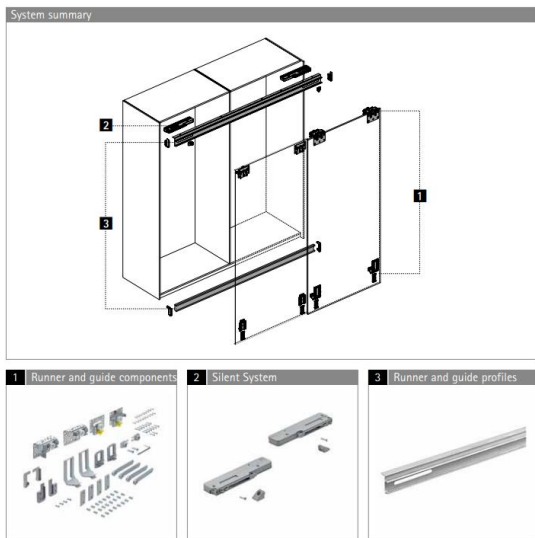

Exploded view

Name and address of Supplier

Hettich Marketing- und Vertriebs GmbH & Co. KG, registered office at Anton-Hettich-Str. 12-16, 32278 Kirchlengern, Germany, Germany

Name and address of Manufacturer

Hettich-Heinze GmbH & Co. KG, Industriezentrum 83, 32139 Spenge, Germany

Product designation	ADEO Product information			Certified Product information
	ADEO ref	EAN	Supplier ref in PO	Model number in certificates and reports
Evom Sliding kit 180cm 3door softclose	90201815	3276007780932	935012500	2023R14P05-0025
Evom Sliding kit 240cm 3door softclose	90201816	3276007780949	935012600	2023R14P05-0026

Exploded view :