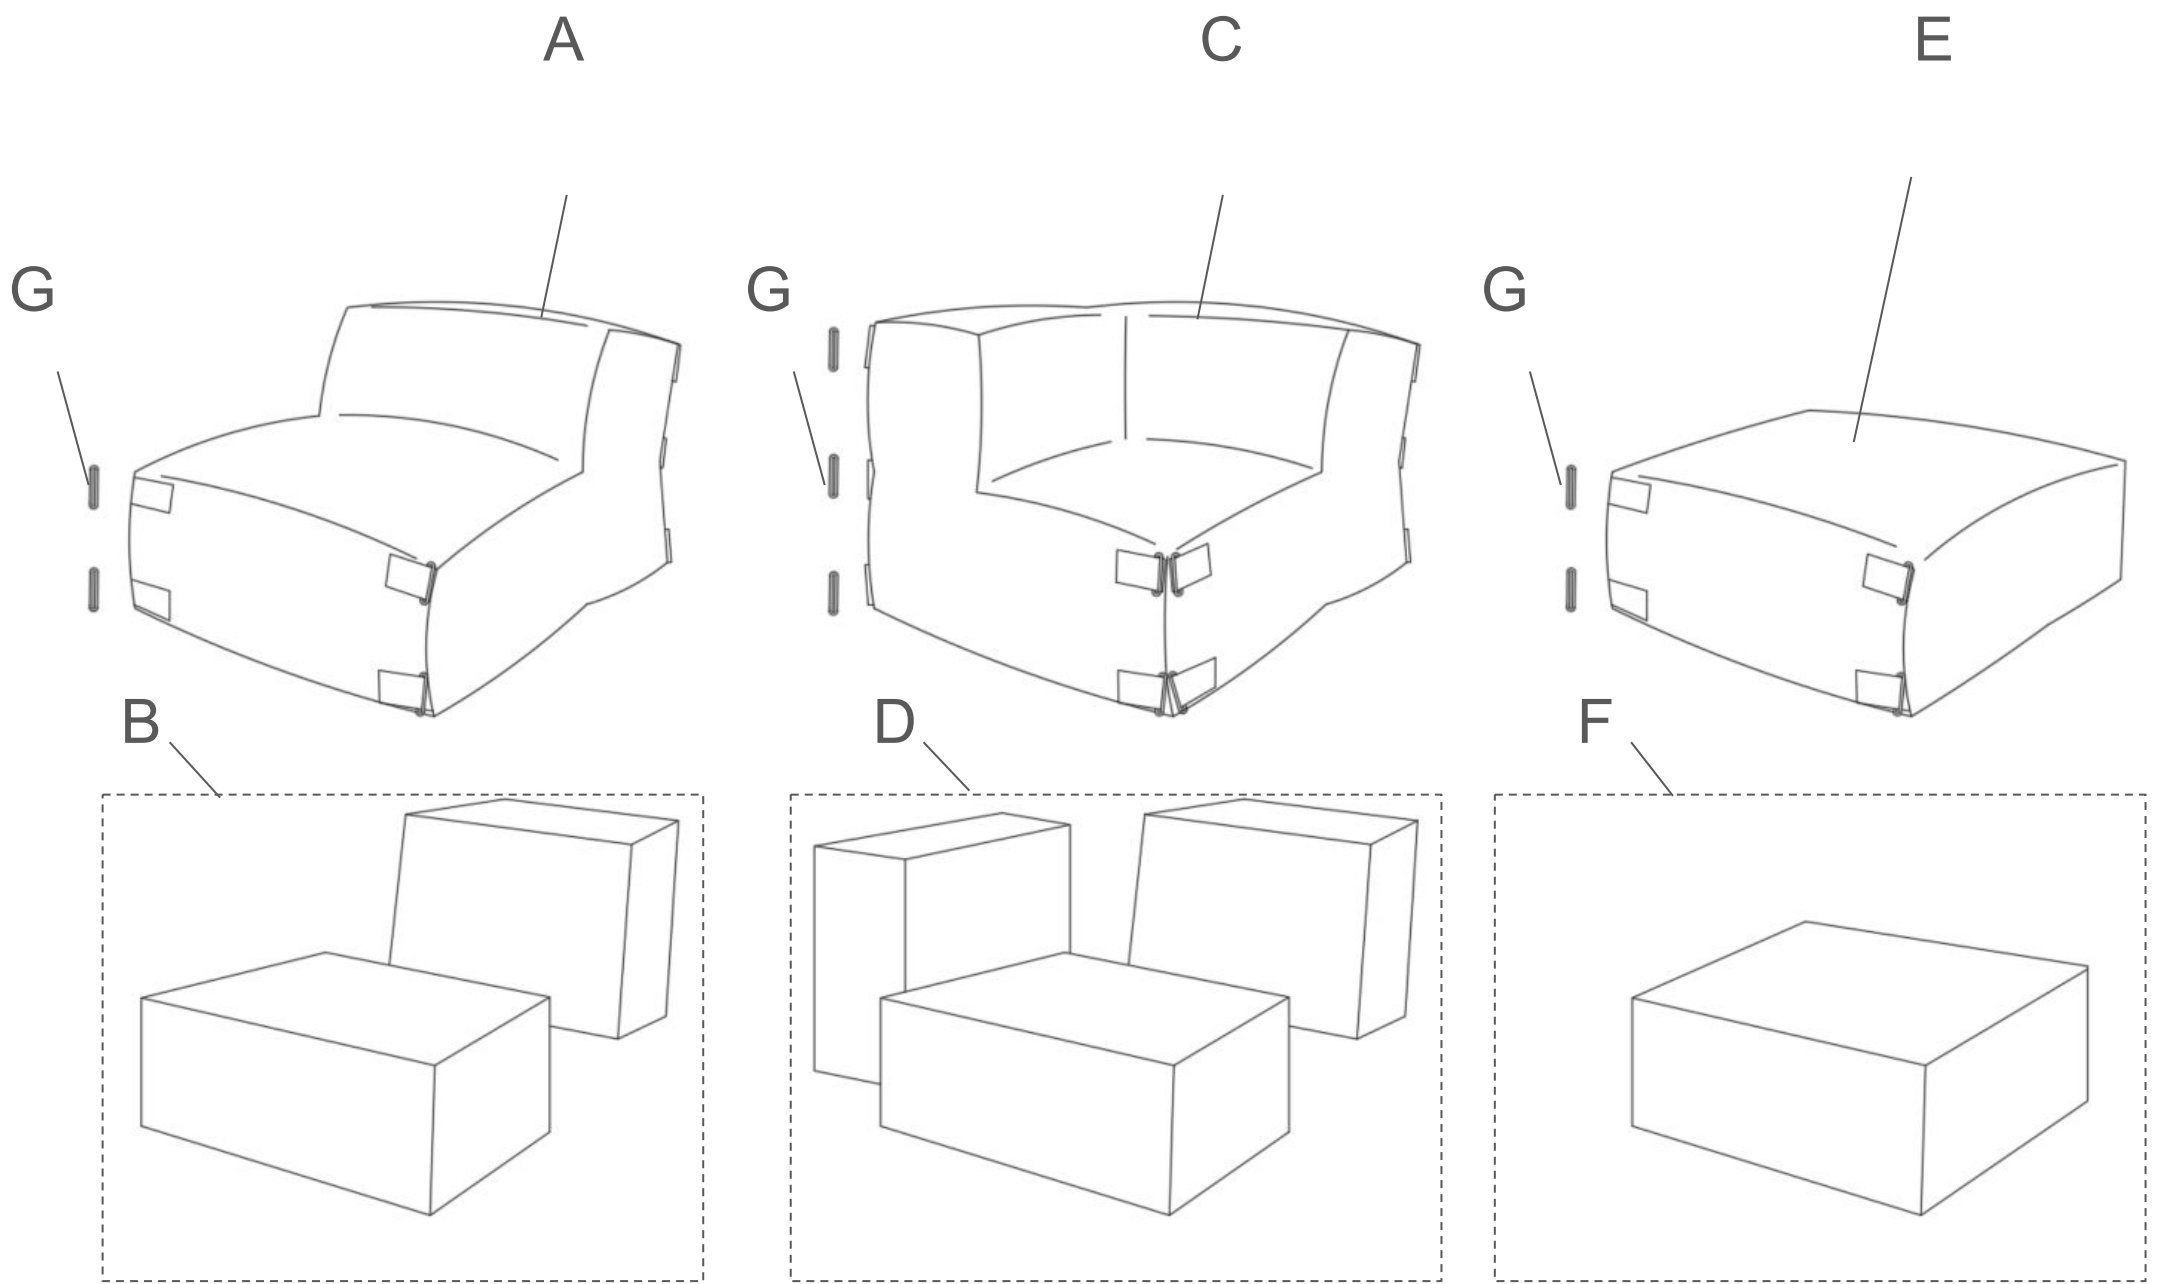

# MIXI OUTDOOR SOFA RANGE SPARE PARTS

90792444 / 90792490 / 90792440 / 91657228 / 91657274 / 90792424 / 91657229 / 91657227 /  
90792462 / 90792430 / 90792422 / 90792433

A	SAV111152	MIXI HOUSSE EXTERIEURE POUR COUSSIN SOFA TERRACOTTA
	SAV111149	MIXI HOUSSE EXTERIEURE POUR COUSSIN SOFA GRIS
	SAV111151	MIXI HOUSSE EXTERIEURE POUR COUSSIN SOFA CACTUS
	SAV111150	MIXI HOUSSE EXTERIEURE POUR COUSSIN SOFA SABLE
B	SAV111149-1	MIXI KIT HOUSSES INTERIEURES SOFA
C	SAV111156	MIXI HOUSSE EXTERIEURE POUR COUSSIN ANGLE TERRACOTTA
	SAV111153	MIXI HOUSSE EXTERIEURE POUR COUSSIN ANGLE GRIS
	SAV111155	MIXI HOUSSE EXTERIEURE POUR COUSSIN ANGLE CACTUS
	SAV111154	MIXI HOUSSE EXTERIEURE POUR COUSSIN ANGLE BEIGE
D	SAV111153-1	MIXI KIT HOUSSES INTERIEURES ANGLE
E	SAV111148	MIXI HOUSSE EXTERIEURE POUR COUSSIN POUF TERRACOTTA
	SAV111145	MIXI HOUSSE EXTERIEURE POUR COUSSIN POUF GRIS
	SAV111147	MIXI HOUSSE EXTERIEURE POUR COUSSIN POUF CACTUS
	SAV111146	MIXI HOUSSE EXTERIEURE POUR COUSSIN POUF BEIGE
F	SAV111145-1	MIXI HOUSSE INTERIEURE POUF
G	SAV111149-2	MIXI PIECE METALLIQUE UNITAIRE