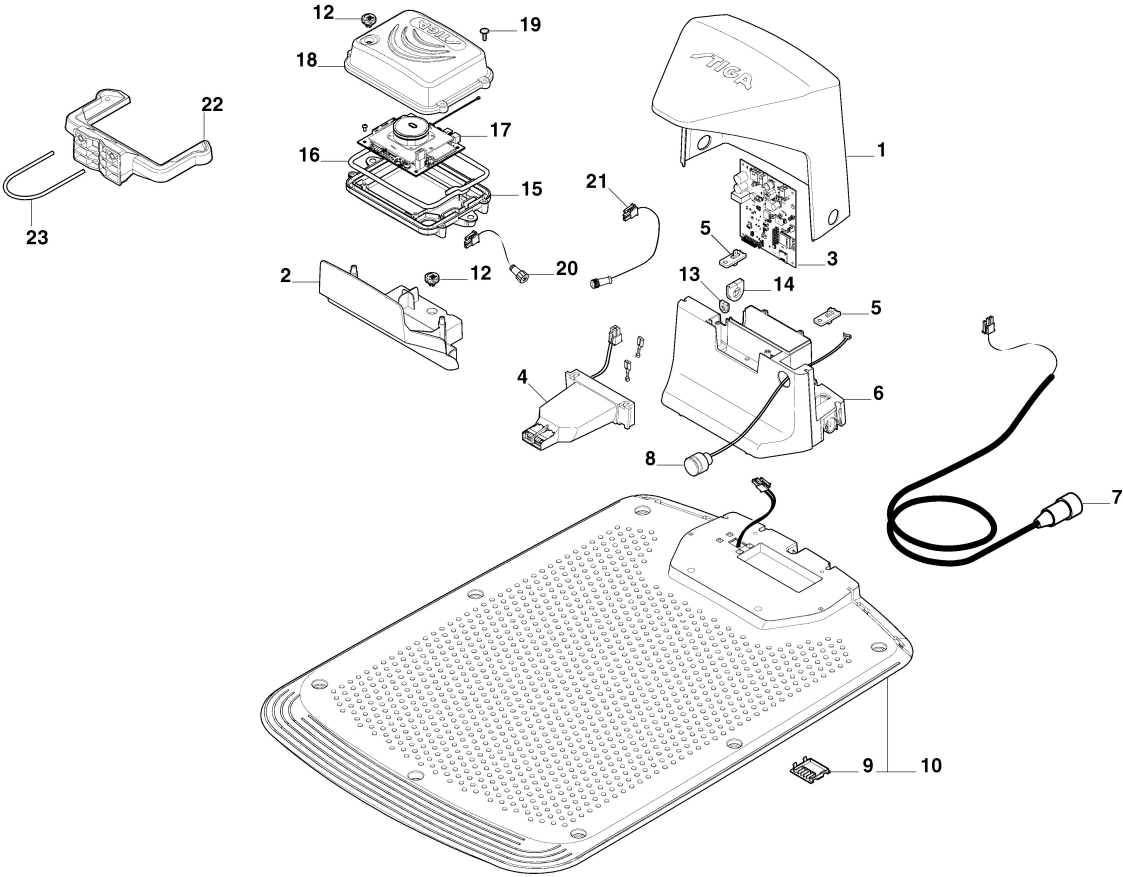

Recharging Base

Réf. N°	Q.té :	Code article	Description	Articles	De	Jusqu'à
1	1	322110131/0	Capot			
2	1	322110130/0	Couvercle			
3	1	122720261/0	PCB de la station de charge			
4	1	381394805/2	Contacts de Charge			
5	2	381005269/0	Connecteurs de fil de bordure			
6	1	322110101/0	Boîtier PCB			
7	1	122063041/0	Câble d'alimentation			
8	1	122063042/0	Ens. Cablages			
9	1	322110129/0	Couvercle			
10	1	381119732/0	Plateforme de base de chargement			
12	2	118564534/0	Évent À Pression			
13	1	118564529/0	Caoutchouc			
14	1	118564528/0	Caoutchouc			
15	1	322110165/0	Boîtier Inférieur, GNSS			
16	1	122280005/0	Joint d'étanchéité			
17	1	122720262/0	Carte de station de base GNSS			
18	1	322110164/0	Boîtier Supérieur, GNSS			
19	4	112728717/0	Vis			
20	1	122063048/0	Cable			
21	1	122063047/0	Cable			
22	1	322784978/0	Support			
23	1	381108613/0	Paque De Connexion