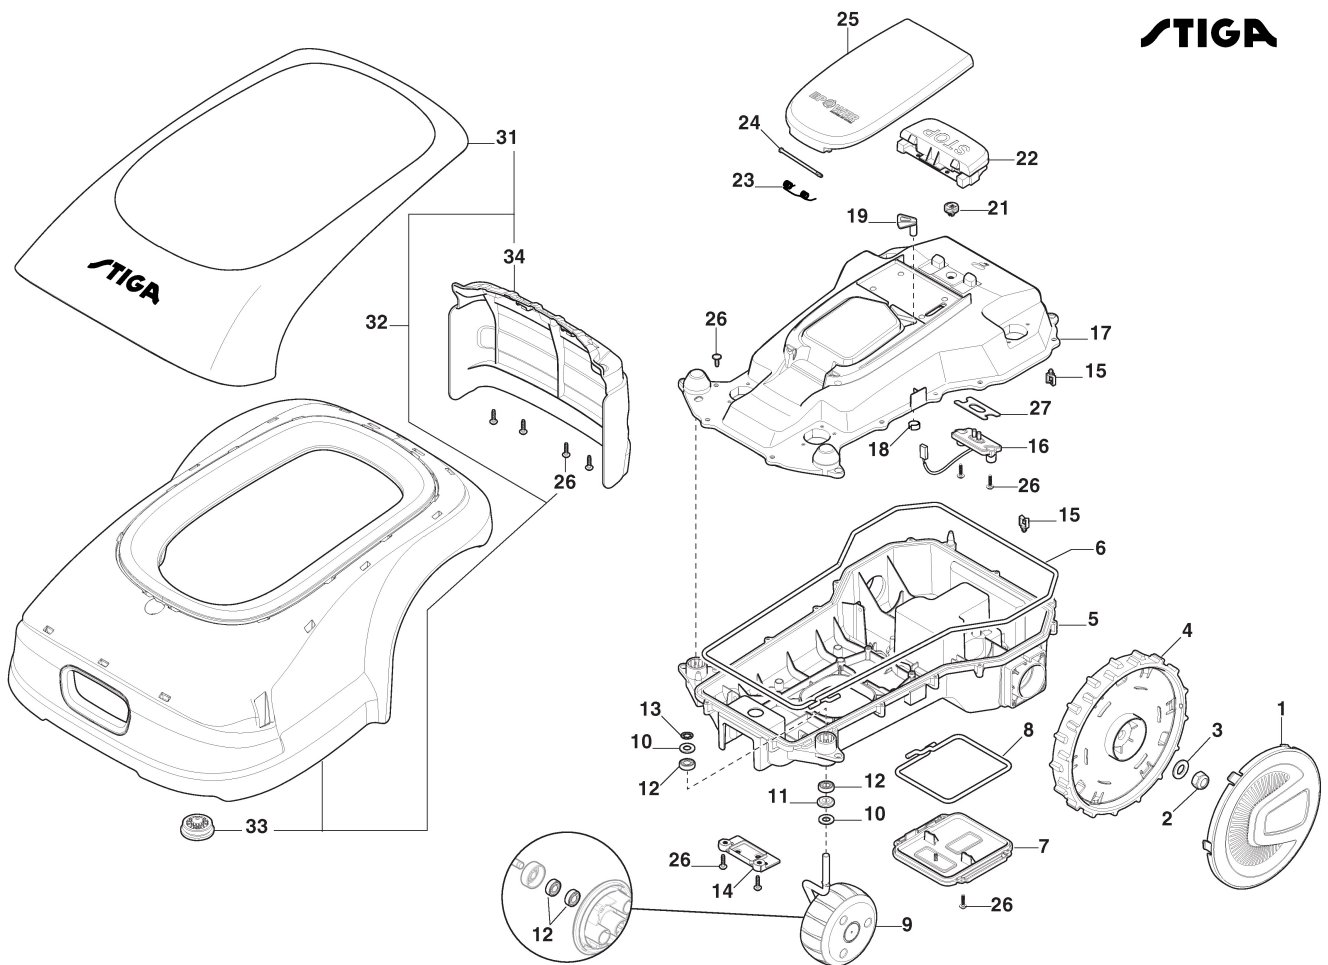

STIGA

A 500 (2024)

2R7101128/ST1

Spare parts list Reservdelar Repuestos Ersatzteile Pièces détachées Reserve onderdelen Catalogo ricambi

- Use ST. S.p.A. Genuine Spare Parts specified in the parts list for repair and/or replacement.
- The contents described in the parts list may change due to improvement.
- The drawings of the spare parts are only indicative And might Not represent the part in question exactly.
- The indications "right" - "left" - "front" - "rear" refer to the position of the operator when using the machine.
- When placing orders of parts for repair And/Or replacement, make sure that the illustrated parts list Is the one applying to the machine's year of manufacture, as shown on the identification plate attached to the machine.

STIGA

Roues, carrosserie

Réf. N°	Q.té :	Code article	Description	Articles	De	Jusqu'à
1	2	322110844/0	Couvre-Moyeu			
2	2	112156603/0	Ecrou			
3	2	112521370/0	Rondelle			
4	2	381007824/0	Wheel			
5	1	322110080/1	Bas Du Corps			
6	1	122280001/0	Joint d'étanchéité			
7	1	322110082/0	Couvercle de Batterie			
8	1	122280002/0	Joint d'étanchéité			
9	2	381007825/1	Roulettes			
10	4	112521350/0	Rondelle			
11	2	322171011/0	Entretoise			
12	8	119216061/0	Roulement			
13	2	112604899/0	Fixateur A Couronne			
14	1	322820097/0	Bouchon			
15	9	133320513/0	Serre-câble			
16	1	381100606/1	Rain Contact			
17	1	322110095/0	Châssis supérieur			
18	1	122031500/0	Anneau			
19	1	381100700/0	Clé de sécurité			
20	2	118564533/0	Poussoir à Ressort			
21	1	118564531/0	Évent À Pression			
22	1	381600408/1	Bouton D'Arrêt			
23	1	122430255/0	Ressort			
24	1	122517892/0	Pivot			
25	1	381119747/0	Couvre Dispaly - A 500			
26	25	112728717/0	Vis			
27	1	122280000/0	Garniture			
31	1	381110000/0	Couvercle Supérieur			
32	1	381119737/0	Capuchon			
33	4	322122001/1	Soufflet			
34	1	322110085/0	Couvercle Arrière			