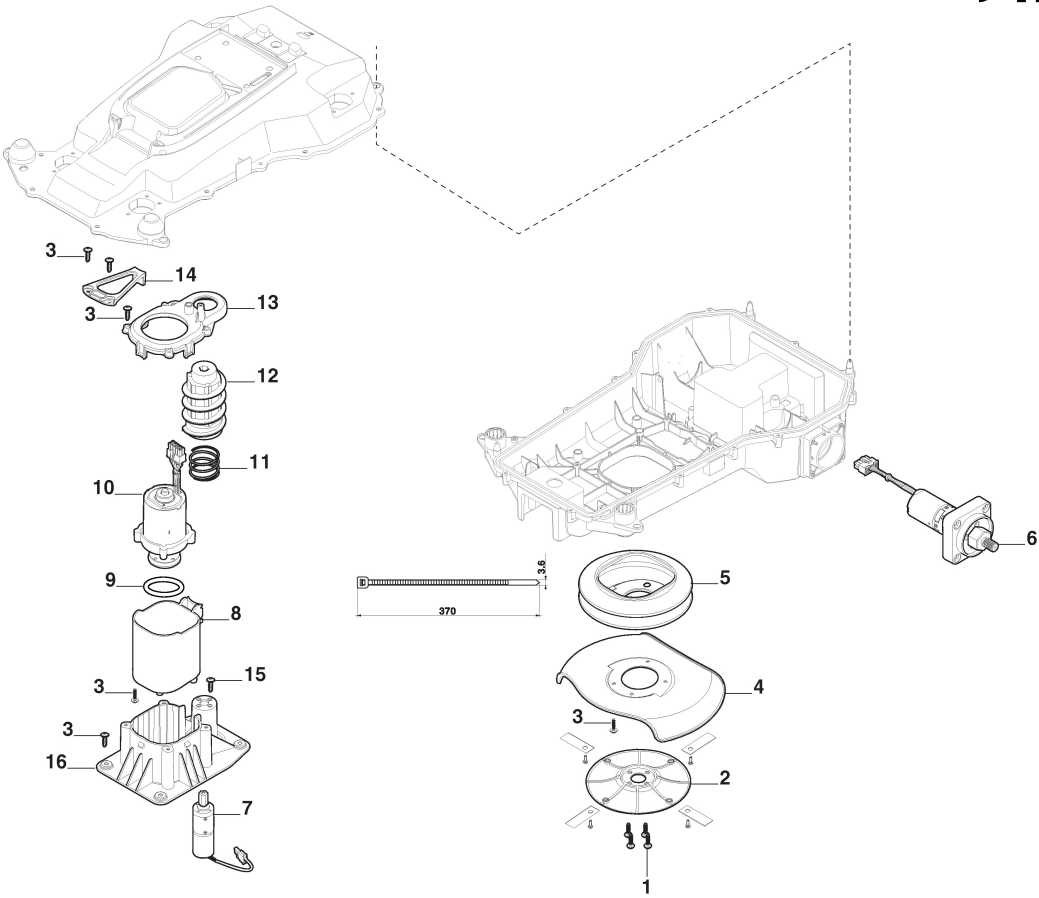

STIGA

A 500 (2024)

2R7101128/ST1

Spare parts list Reservdelar Repuestos Ersatzteile Pièces détachées Reserve onderdelen Catalogo ricambi

- Use ST. S.p.A. Genuine Spare Parts specified in the parts list for repair and/or replacement.
- The contents described in the parts list may change due to improvement.
- The drawings of the spare parts are only indicative And might Not represent the part in question exactly.
- The indications "right" - "left" - "front" - "rear" refer to the position of the operator when using the machine.
- When placing orders of parts for repair And/Or replacement, make sure that the illustrated parts list Is the one applying to the machine's year of manufacture, as shown on the identification plate attached to the machine.

STIGA

Roues, carrosserie

Réf. N°	Q.té :	Code article	Description	Articles	De	Jusqu'à
1	2	322110844/0	Couvre-Moyeu			
2	2	112156603/0	Ecrou			
3	2	112521370/0	Rondelle			
4	2	381007824/0	Wheel			
5	1	322110080/1	Bas Du Corps			
6	1	122280001/0	Joint d'étanchéité			
7	1	322110082/0	Couvercle de Batterie			
8	1	122280002/0	Joint d'étanchéité			
9	2	381007825/1	Roulettes			
10	4	112521350/0	Rondelle			
11	2	322171011/0	Entretoise			
12	8	119216061/0	Roulement			
13	2	112604899/0	Fixateur A Couronne			
14	1	322820097/0	Bouchon			
15	9	133320513/0	Serre-câble			
16	1	381100606/1	Rain Contact			
17	1	322110095/0	Châssis supérieur			
18	1	122031500/0	Anneau			
19	1	381100700/0	Clé de sécurité			
20	2	118564533/0	Poussoir à Ressort			
21	1	118564531/0	Évent À Pression			
22	1	381600408/1	Bouton D'Arrêt			
23	1	122430255/0	Ressort			
24	1	122517892/0	Pivot			
25	1	381119747/0	Couvre Dispaly - A 500			
26	25	112728717/0	Vis			
27	1	122280000/0	Garniture			
31	1	381110000/0	Couvercle Supérieur			
32	1	381119737/0	Capuchon			
33	4	322122001/1	Soufflet			
34	1	322110085/0	Couvercle Arrière			