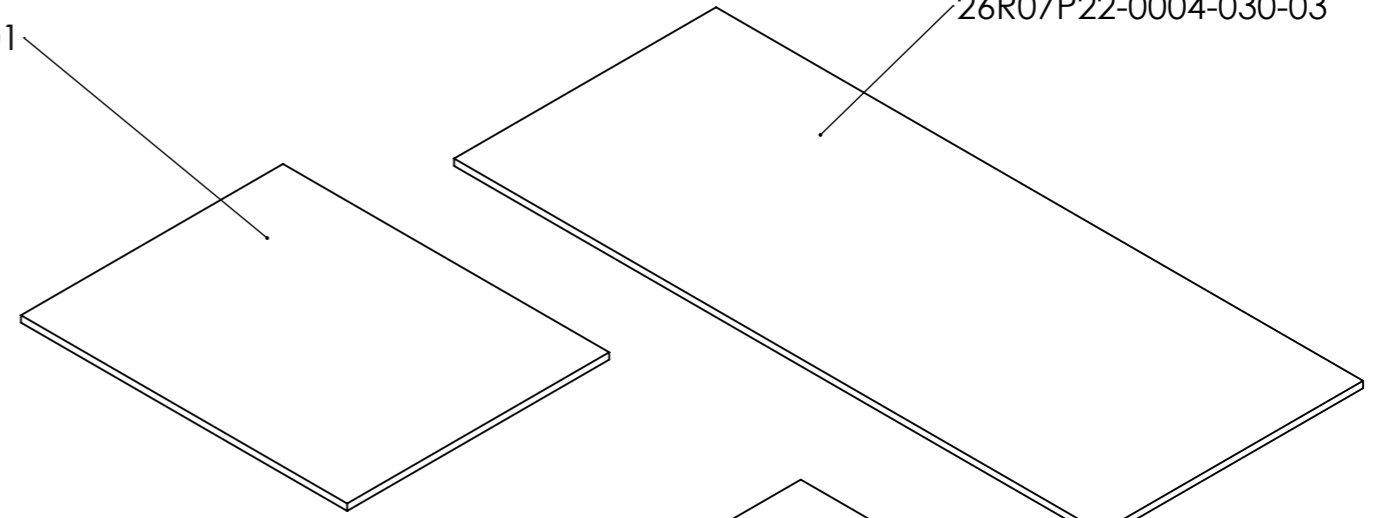

FURNITURE		L1	REF.	COLOR	MATRIX ID
WIDTH	DEPTH				
600	480	610	26R07P22-0004-030-01	WHITE MARBLE	2026R07P22-0013
				WALNUT	2026R07P22-0014
				BEIGE MARBLE	2026R07P22-0015
900	480	910	26R07P22-0004-030-02	WHITE MARBLE	2026R07P22-0016
				WALNUT	2026R07P22-0017
				BEIGE MARBLE	2026R07P22-0018
1200	480	1210	26R07P22-0004-030-03	WHITE MARBLE	2026R07P22-0019
				WALNUT	2026R07P22-0020
				BEIGE MARBLE	2026R07P22-0021

26R07P22-0004-030-01

26R07P22-0004-030-03

26R07P22-0004-030-02

4 EDGES : ABS  
(see technicals specifications)

2 FACES : PP  
(see technicals specifications)

MATERIAL:	DO NOT SCALE DRAWING		SHEET 1 OF 1
SURFACE:	TITLE: <b>26R07P22-0004-030 A</b>		
LINEAR TOLERANCE: ANGULAR TOLERANCE: 01-0001-FURNITURE TOLERANCE	DESCRIPTION: <b>TOP - PEARL</b>		
WEIGHT: 2439.02 g	DATE: 04/03/2020		
SCALE: 1:5 UNIT: mm FORMAT: A3	<p>This drawing is the exclusive property of <b>ADEO</b>. Any reproduction in part or whole without the written permission of <b>ADEO</b> is prohibited.</p> 		
AUTOR: C.Dormegnie	