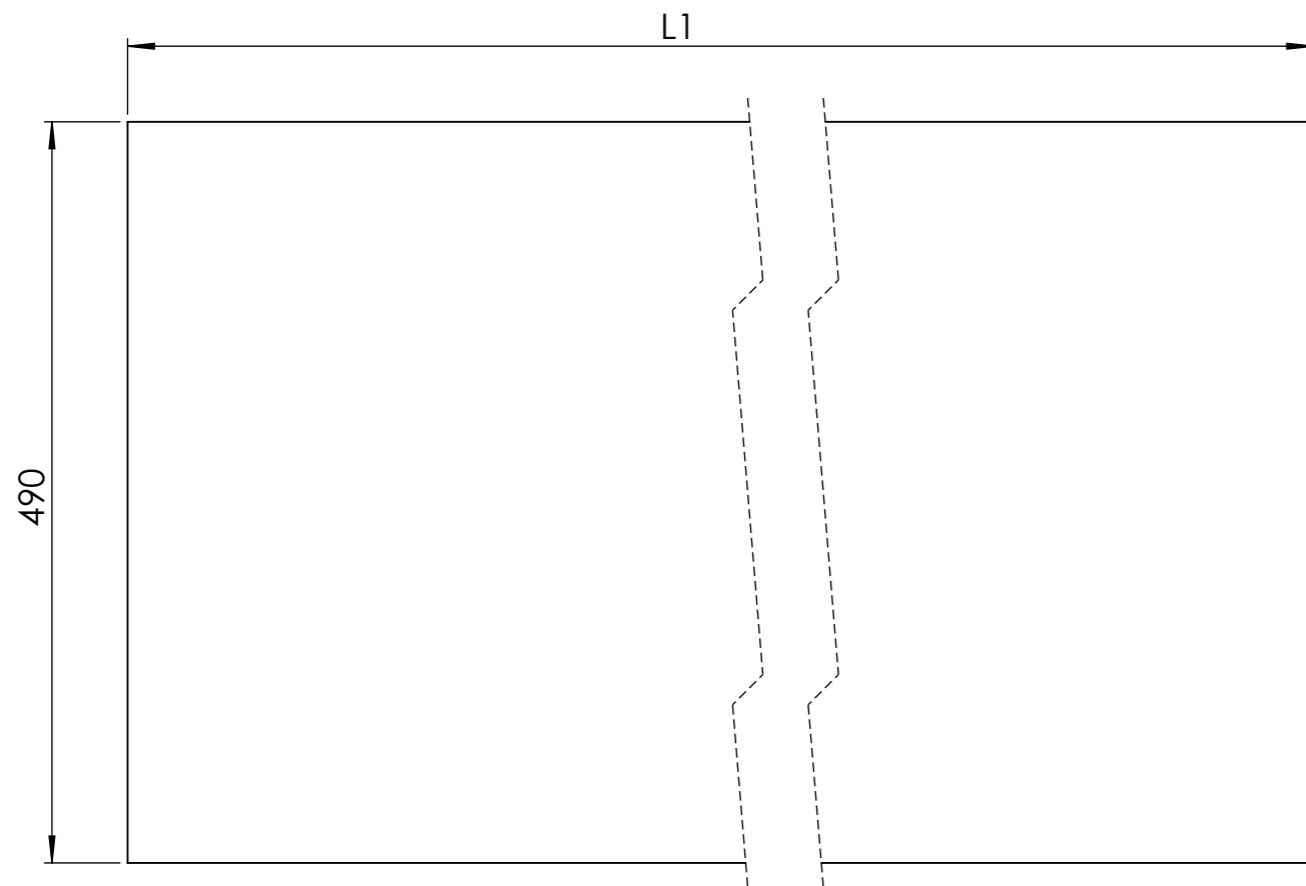

FURNITURE		L1	REF.	COLOR	MATRIX ID
WIDTH	DEPTH				
600	480	610	26R07P22-0004-030-01	WHITE MARBLE	2026R07P22-0013
				WALNUT	2026R07P22-0014
				BEIGE MARBLE	2026R07P22-0015
900	480	910	26R07P22-0004-030-02	WHITE MARBLE	2026R07P22-0016
				WALNUT	2026R07P22-0017
				BEIGE MARBLE	2026R07P22-0018
1200	480	1210	26R07P22-0004-030-03	WHITE MARBLE	2026R07P22-0019
				WALNUT	2026R07P22-0020
				BEIGE MARBLE	2026R07P22-0021

26R07P22-0004-030-01

26R07P22-0004-030-03

26R07P22-0004-030-02

4 EDGES : ABS  
(see technicals specifications)

2 FACES : PP  
(see technicals specifications)

MATERIAL:	DO NOT SCALE DRAWING		SHEET 1 OF 1
SURFACE:	TITLE: <b>26R07P22-0004-030 A</b>		
LINEAR TOLERANCE: ANGULAR TOLERANCE: 01-0001-FURNITURE TOLERANCE	DESCRIPTION: <b>TOP - PEARL</b>		
WEIGHT: 2439.02 g	DATE: 04/03/2020		
SCALE: 1:5 UNIT: mm FORMAT: A3	<p>This drawing is the exclusive property of <b>ADEO</b>. Any reproduction in part or whole without the written permission of <b>ADEO</b> is prohibited.</p> 		
AUTOR: C.Dormegnie	