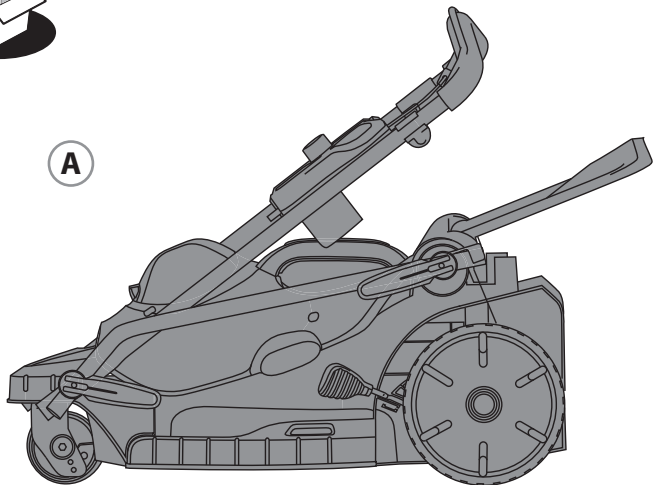

A

B

C

x2

D

x2

E

x2

F

x2 45mm

G

x2

13#

UP
UNIVERSAL POWER
40