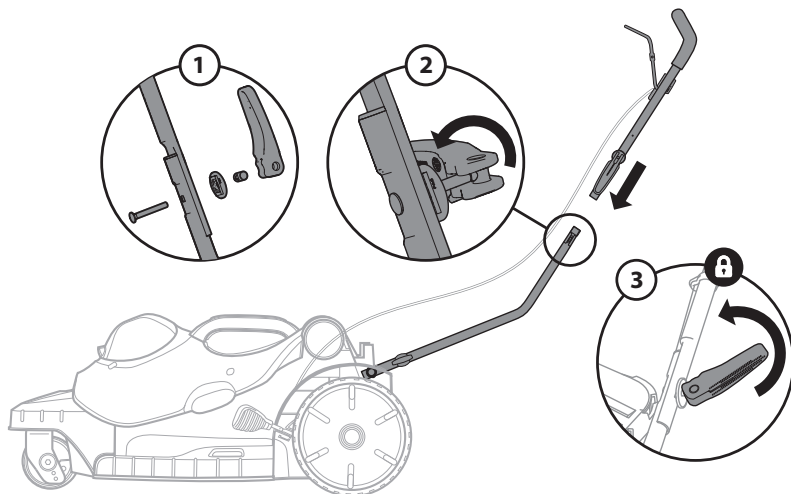

F

x2 45mm

G

x2

13#

UP
UNIVERSAL POWER
40

2.1

2.2