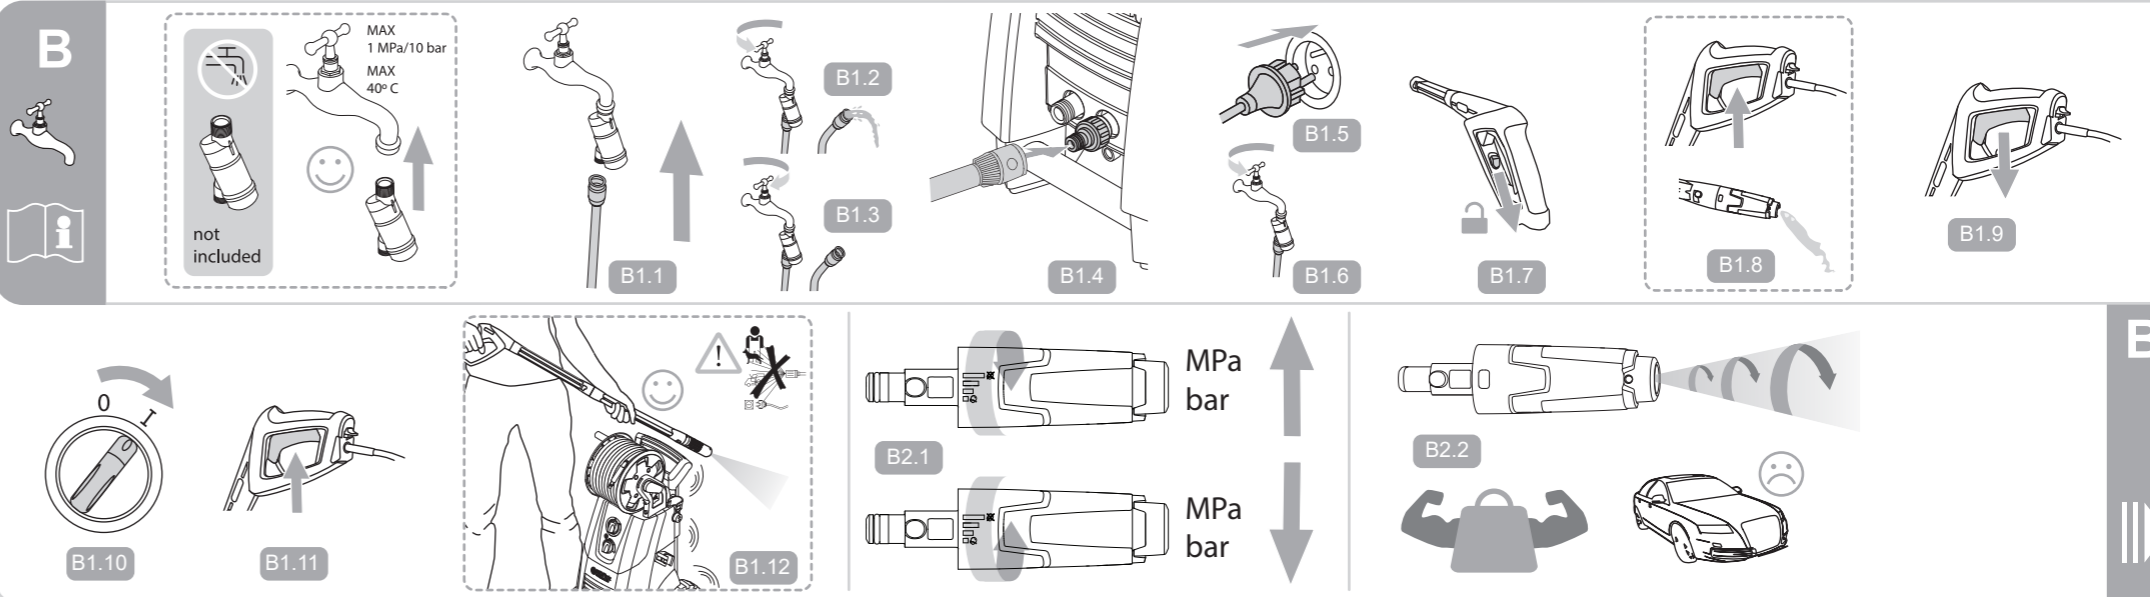

A

B

B

B

B3.1 B3.2 B3.3 B3.4 B3.5 B3.6 B4.1

Max: 10.6 l/min
650 l/h
Min: 5 l/min
300 l/h

C

not included
MAX 3m
MAX 1m
MIN 1/2"
MAX 20°C
MAX 2min