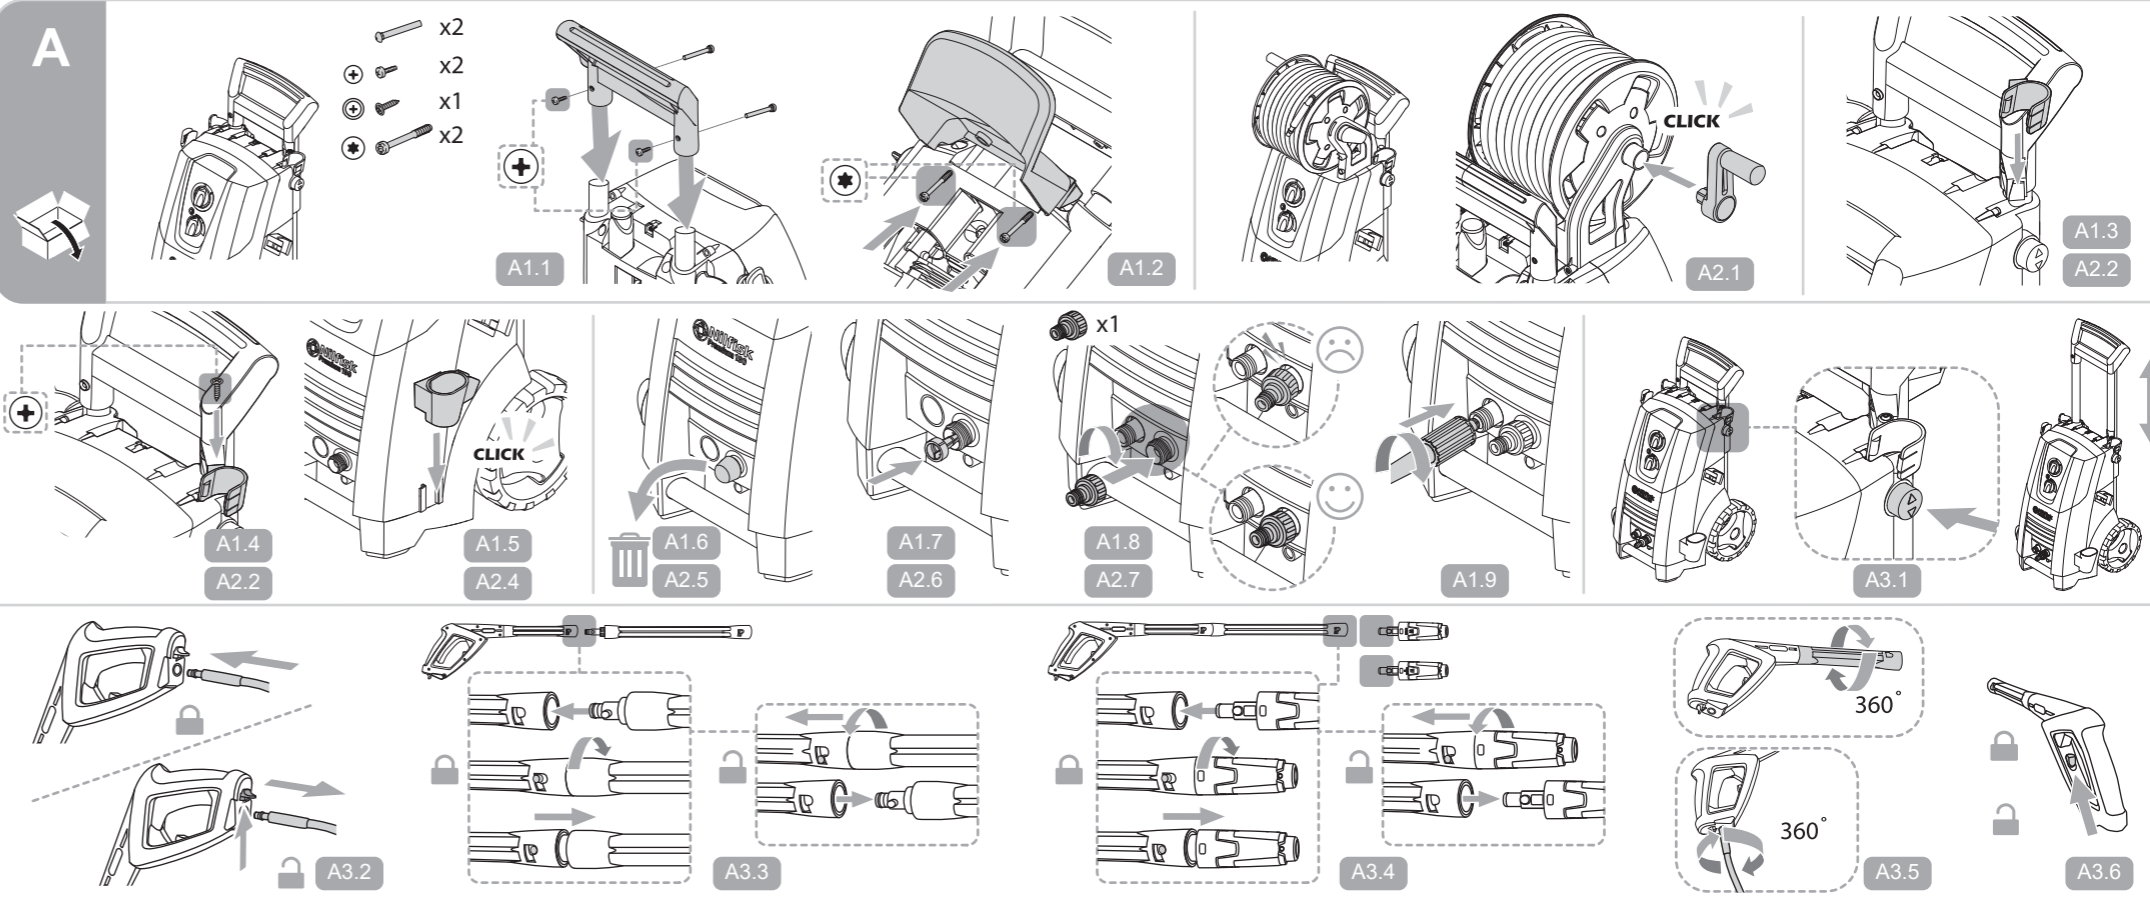

A

B

B

B

B3.1 B3.2 B3.3 B3.4 B3.5 B3.6 B4.1

Max: 10.6 l/min
650 l/h
Min: 5 l/min
300 l/h

C

not included
MAX 3m
MAX 1m
MIN 1/2"
MAX 20°C
MAX 2min