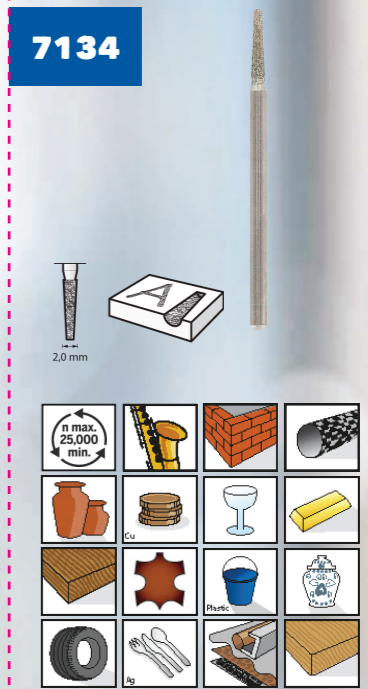

7103

7144

7105

83322

7134

84922

Insert Sheet

Description	1600A01D0F		
packaging construction	Insert		
Brand	Dremel		
Material group	Paper/Cardboard		
Density gsm (+/-10%)	103.6	70	#
Material	Text/Book		
Initial Length mm (+/-1)	457.2	18	inch
Initial Width mm (+/-1)	203.2	8	inch
Final Length mm (+/-1)	57.2	2.25	inch
Final Width mm (+/-1)	101.6	4	inch
Converting 1	Printed		
Converting 2	Folded		
Printing process	Litho		
Qty. printing colors frontside	5		
Qty. printing colors backside	5		
Printing colors frontside	CMYK + PMS 286		
Printing colors backside	CMYK + PMS 286		
Varnish frontside	none		
Varnish backside	none		
Hanger	NA		
Completion	Accord. to delivery rule Bosch		
Packaging location	Mexicali		
Owner	PT-RT/MKP1		
Quantity per FG	1		
Notes			
EAU			
	2019: 15,000		
	2020: 20,000		