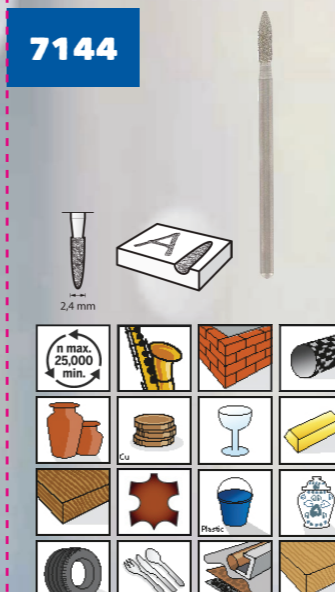

7103

7144

7105

83322

7134

84922

Insert Sheet

Description	1600A01D0F		
packaging construction	Insert		
Brand	Dremel		
Material group	Paper/Cardboard		
Density gsm (+/-10%)	103.6	70	#
Material	Text/Book		
Initial Length mm (+/-1)	457.2	18	inch
Initial Width mm (+/-1)	203.2	8	inch
Final Length mm (+/-1)	57.2	2.25	inch
Final Width mm (+/-1)	101.6	4	inch
Converting 1	Printed		
Converting 2	Folded		
Printing process	Litho		
Qty. printing colors frontside	5		
Qty. printing colors backside	5		
Printing colors frontside	CMYK + PMS 286		
Printing colors backside	CMYK + PMS 286		
Varnish frontside	none		
Varnish backside	none		
Hanger	NA		
Completion	Accord. to delivery rule Bosch		
Packaging location	Mexicali		
Owner	PT-RT/MKP1		
Quantity per FG	1		
Notes			
EAU			
	2019: 15,000		
	2020: 20,000		