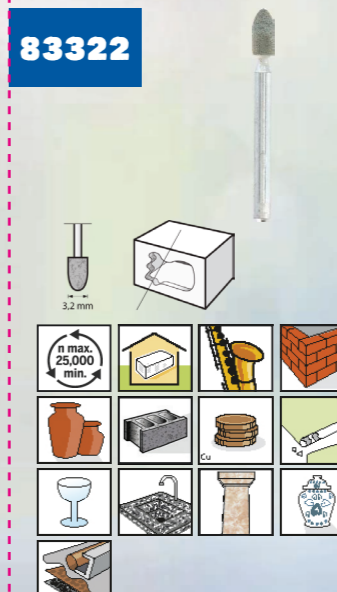

7103

7144

7105

83322

7134

84922

Insert Sheet

Description	1600A01D0F		
packaging construction	Insert		
Brand	Dremel		
Material group	Paper/Cardboard		
Density gsm (+/-10%)	103.6	70	#
Material	Text/Book		
Initial Length mm (+/-1)	457.2	18	inch
Initial Width mm (+/-1)	203.2	8	inch
Final Length mm (+/-1)	57.2	2.25	inch
Final Width mm (+/-1)	101.6	4	inch
Converting 1	Printed		
Converting 2	Folded		
Printing process	Litho		
Qty. printing colors frontside	5		
Qty. printing colors backside	5		
Printing colors frontside	CMYK + PMS 286		
Printing colors backside	CMYK + PMS 286		
Varnish frontside	none		
Varnish backside	none		
Hanger	NA		
Completion	Accord. to delivery rule Bosch		
Packaging location	Mexicali		
Owner	PT-RT/MKP1		
Quantity per FG	1		
Notes			
EAU			
	2019: 15,000		
	2020: 20,000		