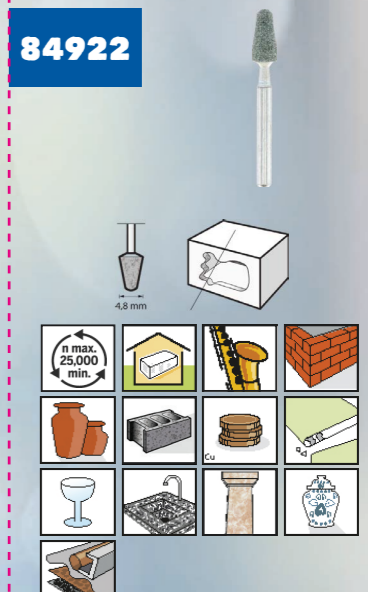

7103

7144

7105

83322

7134

84922

Insert Sheet

Description	1600A01D0F		
packaging construction	Insert		
Brand	Dremel		
Material group	Paper/Cardboard		
Density gsm (+/-10%)	103.6	70	#
Material	Text/Book		
Initial Length mm (+/-1)	457.2	18	inch
Initial Width mm (+/-1)	203.2	8	inch
Final Length mm (+/-1)	57.2	2.25	inch
Final Width mm (+/-1)	101.6	4	inch
Converting 1	Printed		
Converting 2	Folded		
Printing process	Litho		
Qty. printing colors frontside	5		
Qty. printing colors backside	5		
Printing colors frontside	CMYK + PMS 286		
Printing colors backside	CMYK + PMS 286		
Varnish frontside	none		
Varnish backside	none		
Hanger	NA		
Completion	Accord. to delivery rule Bosch		
Packaging location	Mexicali		
Owner	PT-RT/MKP1		
Quantity per FG	1		
Notes			
EAU			
	2019: 15,000		
	2020: 20,000		