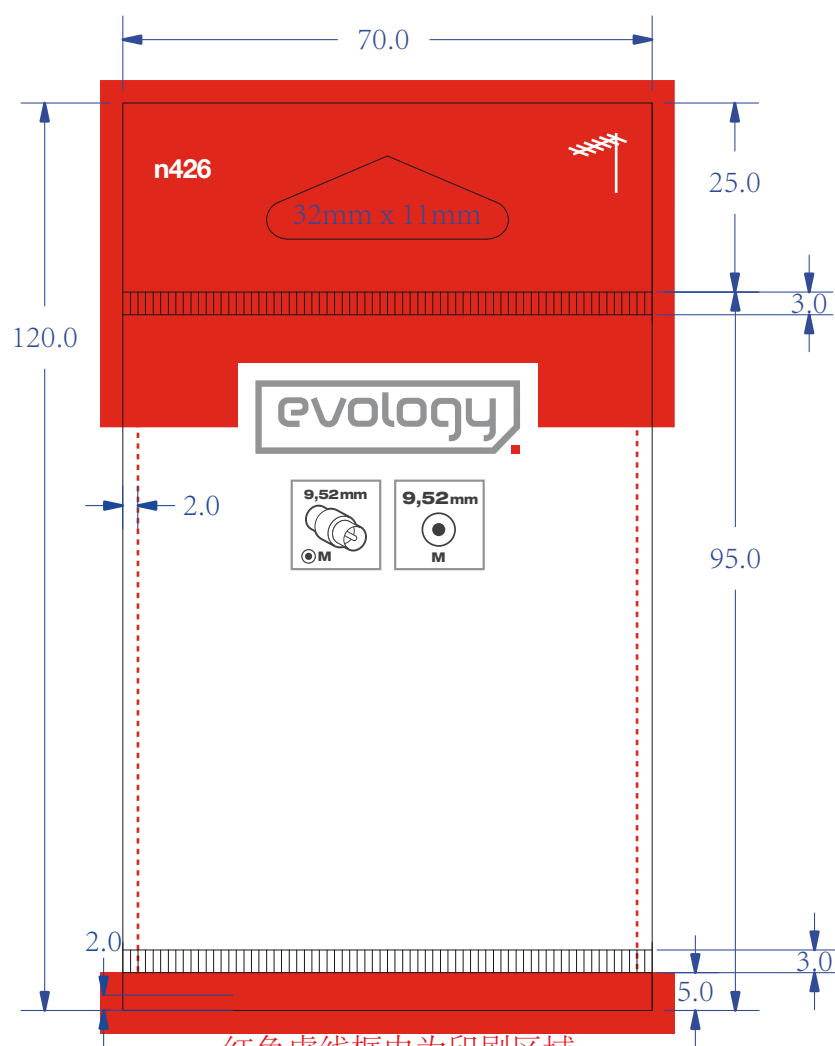

size:70\*120mm

红色虚线框内为印刷区域

红色虚线框内为印刷区域

Reference	Pantone	Customer	Brand Name	Product manager	Packaging Agency																									
N426 COAXIAL ACCESSORIES	<table border="0"> <tr> <td>C</td><td>M</td><td>Y</td><td>K</td><td>Pantone</td> </tr> <tr> <td>0</td><td>100</td><td>100</td><td>0</td><td>485C</td> </tr> <tr> <td>0</td><td>0</td><td>0</td><td>55</td><td>Cool Gray 8C</td> </tr> <tr> <td>0</td><td>0</td><td>0</td><td>90</td><td>Cool Gray 11C</td> </tr> <tr> <td colspan="4"></td> <td>WHITE</td> </tr> </table>	C	M	Y	K	Pantone	0	100	100	0	485C	0	0	0	55	Cool Gray 8C	0	0	0	90	Cool Gray 11C					WHITE	LEROY MERLIN France Rue Sadi Carnot CS 00001 59790 RONCHIN FRANCE		Karine JOURDAN karine.jourdan@adeo.com	QUETZAL Jérôme WATRELOT +33.3.20.89.57.50 j.watreLOT@quetzal-design.com
C	M	Y	K	Pantone																										
0	100	100	0	485C																										
0	0	0	55	Cool Gray 8C																										
0	0	0	90	Cool Gray 11C																										
				WHITE																										