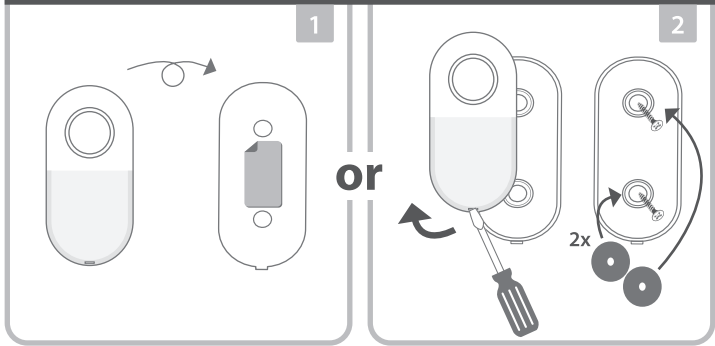

INSTALLATION | INSTALLATION | INSTALLATION | INSTALLATIE | INSTALLAZIONE | INSTALACIÓN