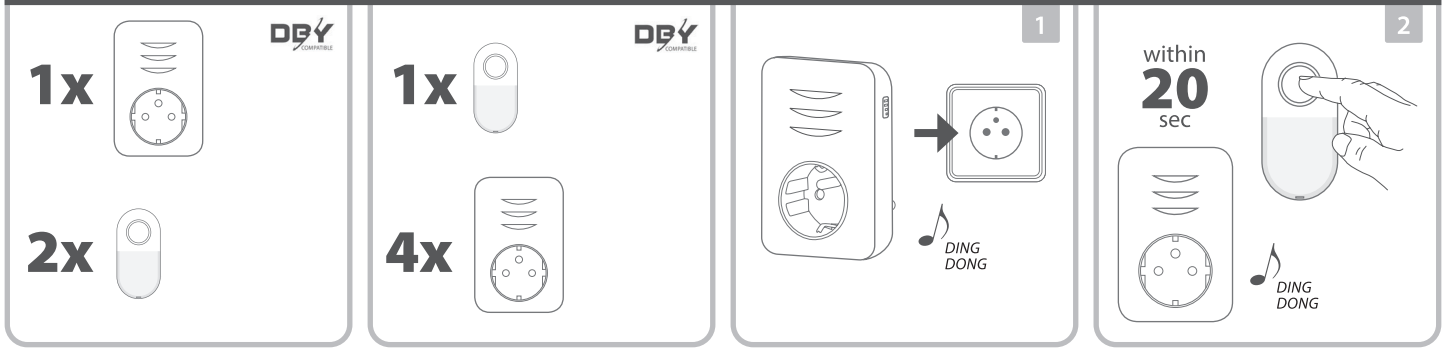

PAIRING MULTIPLE CHIMES | KOPPELEN MEHRERER KLINGELN | JUMELAGE DE PLUSIEURS CARILLONS | MEERDERE DEURBELLEN KOPPELEN | ACCOPPIAMENTO MULTIPLO | EMPAREJANDO MÚLTIPLES TIMBRES