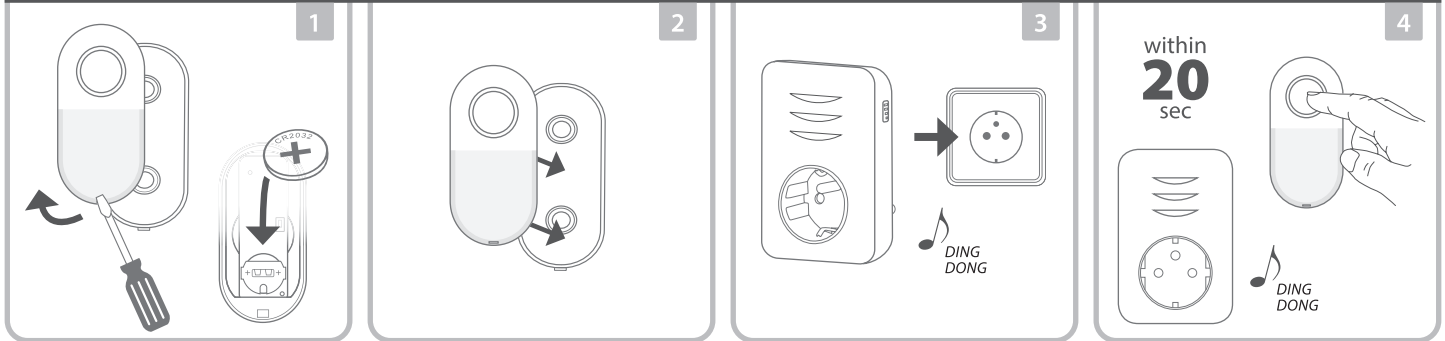

FIRST SET-UP | ERSTEINRICHTUNG | PREMIÈRE CONFIGURATION | EERSTE INSTALLATIE | PRIMO SET-UP | PRIMERA CONFIGURACIÓN