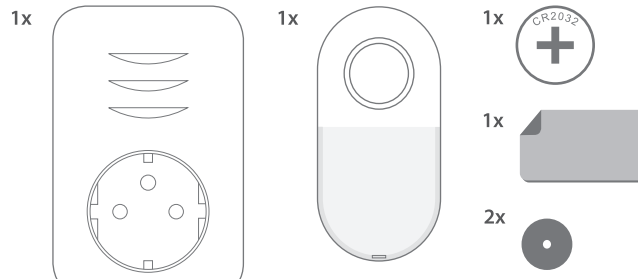

NEEDED TO START (EXCL.)

Optional

BOX CONTENT | INHALT | CONTENUS | INHOUD DOOS | CONTENUTO | CONTENIDO DE LA CAJA