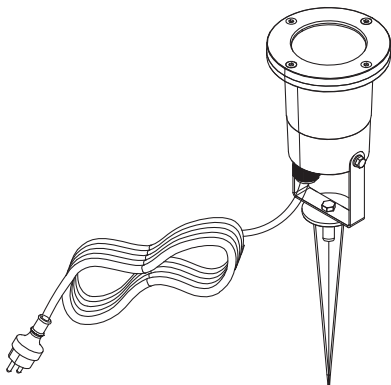

EAN : 3276005708556
3276007333329
Ref: OS9210-EU
OS9210-INOX