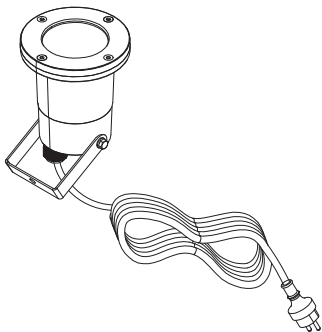

A16.

A20.

E1.

T7.

T2.

#10

◀ 58 max. mm ▶

◀ 58 max. mm ▶

LED GU10 MAX 28W

1

2

3

4

5

6

Cable length: 2M