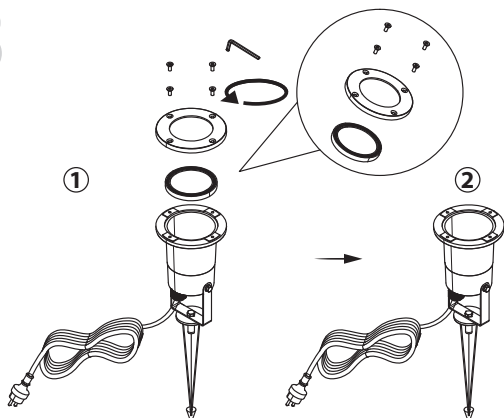

A16.

A20.

E1.

T7.

T2.

#10

◀ 58 max. mm ▶

◀ 58 max. mm ▶

LED GU10 MAX 28W

1

2

3

4

5

6

Cable length: 2M