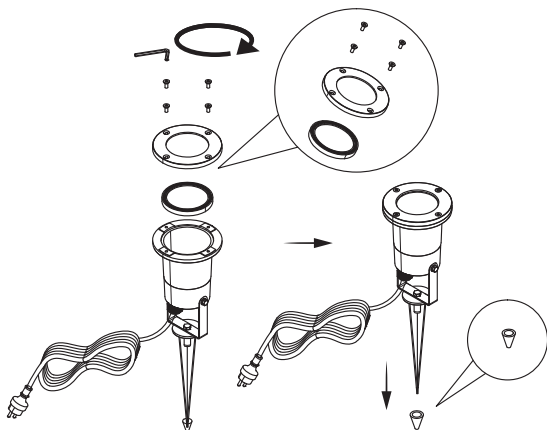

A16.

A20.

E1.

T7.

T2.

#10

◀ 58 max. mm ▶

◀ 58 max. mm ▶

LED GU10 MAX 28W

1

2

3

4

5

6

Cable length: 2M