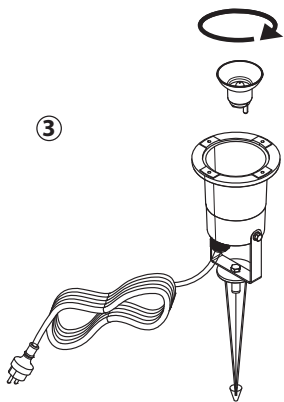

LED GU10 MAX 28W

1

2

3

4

5

6

Cable length: 2M