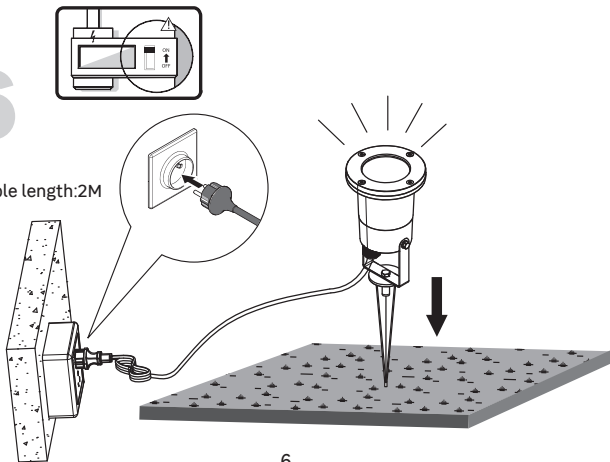

LED GU10 MAX 28W

1

2

3

4

5

6

Cable length: 2M