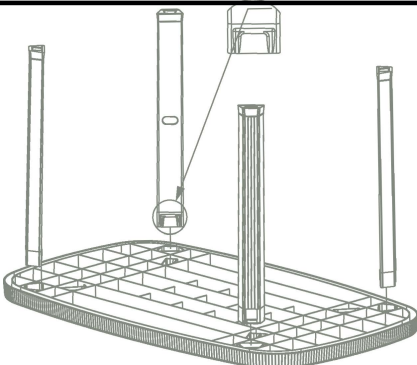

*I <G: : C; C: G<N

(% G: 8N8A: 9'B 6I : G>A

www.plasticaltosele.it

EA6HI >86~6AI D'H: A: H#e#6. I Zona Industriale, 18 - 84020 Oliveto Citra (SA) - ItalV

Precauzioni D'uso:

- Posizionare in maniera stabile su un suolo rigido e piano
- Un parasole può essere utilizzato con un base separata

Manutenzione:

- Non utilizzare detergenti aggressivi#
- **Condizioni D'uso del prodotto:**
- Campeggio, Domestico o Collettività#

I VkdalDI : AAD c'gzhcV'hcZI XV1'Y'b #A#&(+n# ' n# # ' Xb

CDI >8: 68DCH GK6G: 6AG: 6I I : CI X: B: CI

EA6HI >86~6AI D'H: A: H#e#6#q Coona Industriale, 18 - 84020 Oliveto Citra (SA) - ItalZ

Precaution D'emploi:

- A positionner de manière stable sur un sol rigide et plan.
- Un parasol ne peut être monté ou devra être utilisé avec une base séparée.

Entretien de produit:

- !CZ'eVh] i'zhZgYzhYZIZg.Zcjh\ \g'hh#
- **Utilisation de produit:**
- Pour le camping, domestique et collectivité.

I VWZ'DI : AAD Zc'g'hcZYzhnci] ÚhZ'Y'b #A#&(+n# ' n# # ' Xb

BEDGI 6CI @: : EZG: 6986G: ; J AAN

EA6HI >86~6AI D'H: A: H#e#6# Zona Industriale, 18 - 84020 Oliveto Citra (SA) - Italn

Precautions for use:

- !Place in a stable manner on a firm and level ground#
- !A sunshade could be mounted and be used with a separate base.

Maintenance of product:

- Do not use aggressive cleaners.
- **Terms of use of the product:**
- For camping, domestic and collectivity.

I VWZ'DI : AAD c'nci] ZI'X'g'hcY'b #A#&(+n# ' n# # ' Xb

&