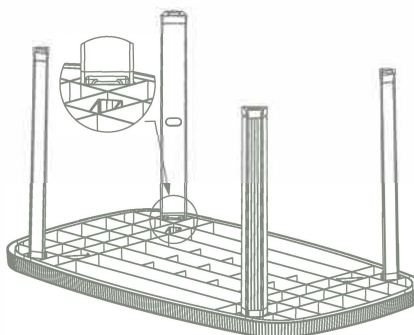

*I <G: : C; C: G<N

(% G: 8N8A: 9'B 6I : G>A

www.plasticaltosele.it

EA6HI >86~6AI D'H: A: H#e#6. I Zona Industriale, 18 - 84020 Oliveto Citra (SA) - ItalV

Precauzioni D'uso:

- Posizionare in maniera stabile su un suolo rigido e piano
- Un parasole può essere utilizzato con un base separata

Manutenzione:

- Non utilizzare detergenti aggressivi#
- **Condizioni D'uso del prodotto:**
- Campeggio, Domestico o Collettività#

I VkdalDI : AAD c'gzhcV'hcZI XV1'Y'b #A#&(+n# ' n# # ' Xb

CDI >8: 68DCH GK6G: 6AG: 6I I : CI X: B: CI

EA6HI >86~6AI D'H: A: H#e#6#q Coona Industriale, 18 - 84020 Oliveto Citra (SA) - ItalZ

Precaution D'emploi:

- A positionner de manière stable sur un sol rigide et plan.
- Un parasol ne peut être monté ou devra être utilisé avec une base séparée.

Entretien de produit:

- !CZ'eVh] i'zhZgYzhYZIZg.Zcjh\ \g'hh#
- **Utilisation de produit:**
- Pour le camping, domestique et collectivité.

I VWZ'DI : AAD Zc'g'hcZYzhnci] ÚhZ'Y'b #A#&(+n# ' n# # ' Xb

BEDGI 6CI @: : EZG: 6986G: ; J AAN

EA6HI >86~6AI D'H: A: H#e#6# Zona Industriale, 18 - 84020 Oliveto Citra (SA) - Italn

Precautions for use:

- !Place in a stable manner on a firm and level ground#
- !A sunshade could be mounted and be used with a separate base.

Maintenance of product:

- Do not use aggressive cleaners.
- **Terms of use of the product:**
- For camping, domestic and collectivity.

I VWZ'DI : AAD c'nci] ZI'X'g'hcY'b #A#&(+n# ' n# # ' Xb

&