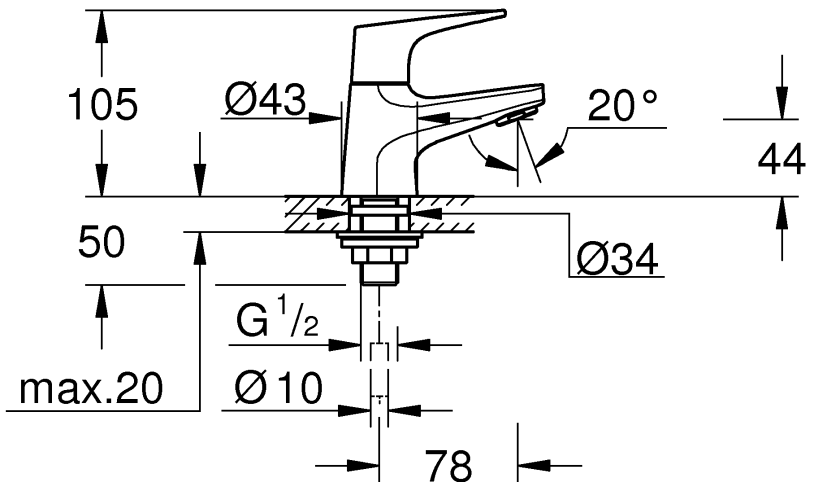

StartFlow

DESIGN + ENGINEERING  
GROHE GERMANY

99.0705.031/ÄM 237973/03.18

www.grohe.com

Pure Freude an Wasser

GROHE

20 577

12 901		$\varnothing^{3/8}$
*12 902		$\varnothing^{1/2}$