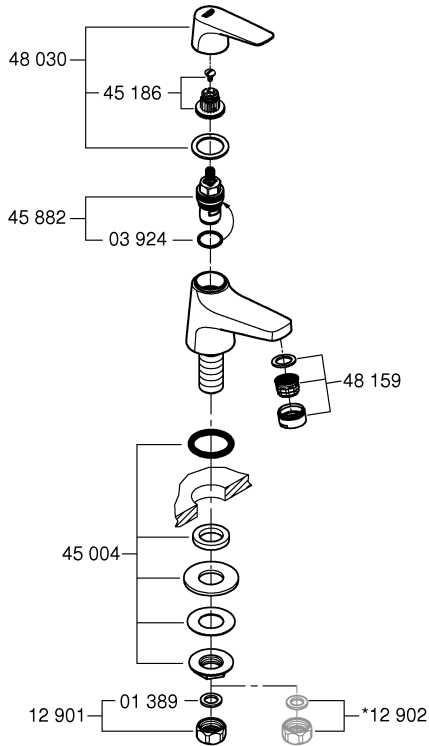

StartFlow

DESIGN + ENGINEERING  
GROHE GERMANY

99.0705.031/ÄM 237973/03.18

www.grohe.com

Pure Freude an Wasser

GROHE

20 577

12 901		$\varnothing^{3/8}$
*12 902		$\varnothing^{1/2}$