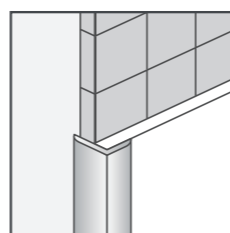

Aluminium profiles

1,95 m²/pack

www.dumawall.com