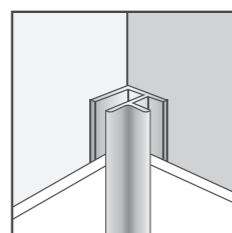

Aluminium profiles

1,95 m²/pack

www.dumawall.com