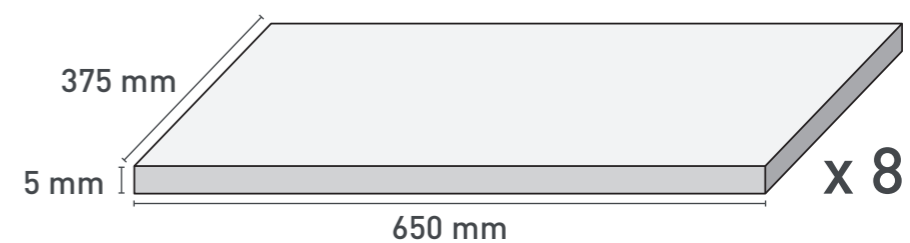

1,95 m²/pack

www.dumawall.com

5 411090 039675