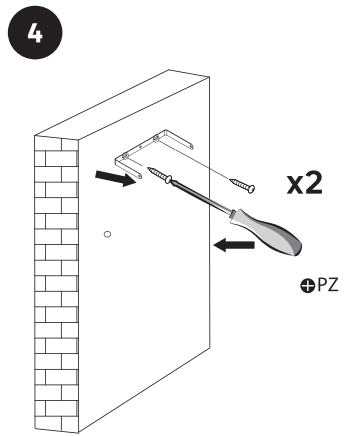

2

3

H05RN-F 3x1.0 mm²
60245IEC57
N: Blue/Biru
L: Brown/Coklat
GND: Yellow-Green/Kuning - Hijau

The terminal block should be complying with EN60998-2-1/EN60998-2-2
Terminal blok harus sesuai dengan EN60998-2-1/EN60998-2-2