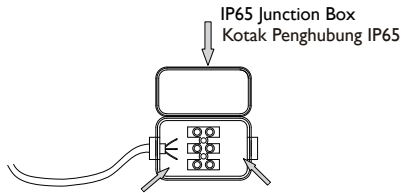

H05RN-F 3x1.0 mm²
60245IEC57
N: Blue/Biru
L: Brown/Coklat
GND: Yellow-Green/Kuning - Hijau

The terminal block should be complying with EN60998-2-1/EN60998-2-2
Terminal blok harus sesuai dengan EN60998-2-1/EN60998-2-2