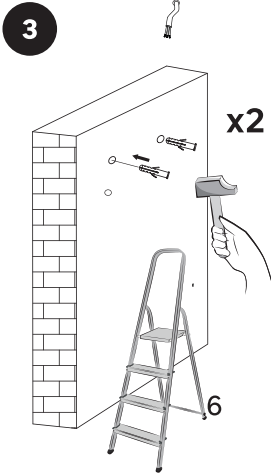

2

3

H05RN-F 3x1.0 mm²
60245IEC57
N: Blue/Biru
L: Brown/Coklat
GND: Yellow-Green/Kuning - Hijau

The terminal block should be complying with EN60998-2-1/EN60998-2-2
Terminal blok harus sesuai dengan EN60998-2-1/EN60998-2-2