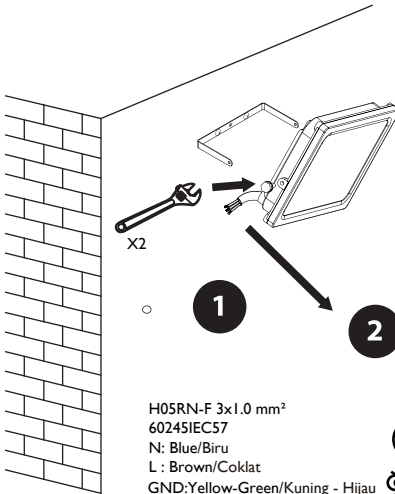

H05RN-F 3x1.0 mm²
60245IEC57
N: Blue/Biru
L: Brown/Coklat
GND: Yellow-Green/Kuning - Hijau

The terminal block should be complying with EN60998-2-1/EN60998-2-2
Terminal blok harus sesuai dengan EN60998-2-1/EN60998-2-2