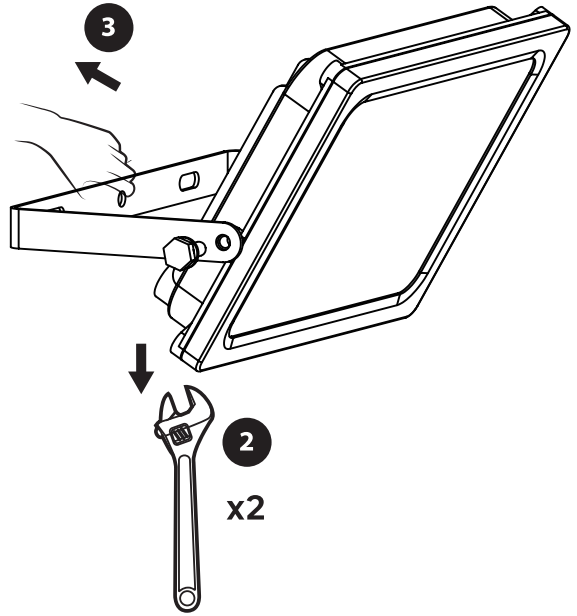

Model no.	Weight	Dimension(L x W x H)	Projected area
HP-FP10W	0.21Kg	11.1x3.2x7.6cm	10m ²
HP-FP30W	0.38Kg	15.7x3.4x10.9cm	30m ²
HP-FP50W	0.55Kg	18.6x3.8x13.3cm	50m ²

⊕ PZ

(ϕ 8*40)

⊕ (ST5.5*35)

8mm

1

1

2