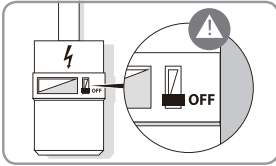

Model no.	Weight	Dimension(L x W x H)	Projected area
HP-FP10W	0.21Kg	11.1x3.2x7.6cm	10m ²
HP-FP30W	0.38Kg	15.7x3.4x10.9cm	30m ²
HP-FP50W	0.55Kg	18.6x3.8x13.3cm	50m ²

⊕ PZ

(ϕ 8*40)

⊕ (ST5.5*35)

8mm

1

1

2