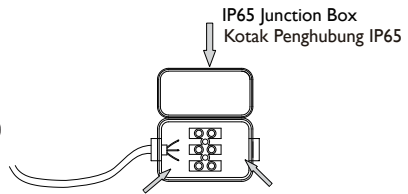

Model no.	Weight	Dimension(L x W x H)	Projected area
HP-FP10W	0.21Kg	11.1x3.2x7.6cm	10m ²
HP-FP30W	0.38Kg	15.7x3.4x10.9cm	30m ²
HP-FP50W	0.55Kg	18.6x3.8x13.3cm	50m ²

⊕ PZ

(ϕ 8*40)

⊕ (ST5.5*35)

8mm

1

1

2

1

2

2

4

3

2

H05RN-F 3x1.0 mm²
60245IEC57
N: Blue/Biru
L: Brown/Coklat
GND: Yellow-Green/Kuning - Hijau

The terminal block should be complying with EN60998-2-1/EN60998-2-2
Terminal blok harus sesuai dengan EN60998-2-1/EN60998-2-2