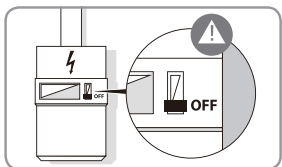

Model no.	Weight	Dimension(L x W x H)	Projected area
HT-FP10W	0.21Kg	11.1x3.2x7.6cm	10m ²
HT-FP30W	0.38Kg	15.7x3.4x10.9cm	30m ²
HT-FP50W	0.55Kg	18.6x3.8x13.3cm	50m ²

⊕ PZ

(ϕ 8*40)

(ST5.5*35)

8mm

1

1

2