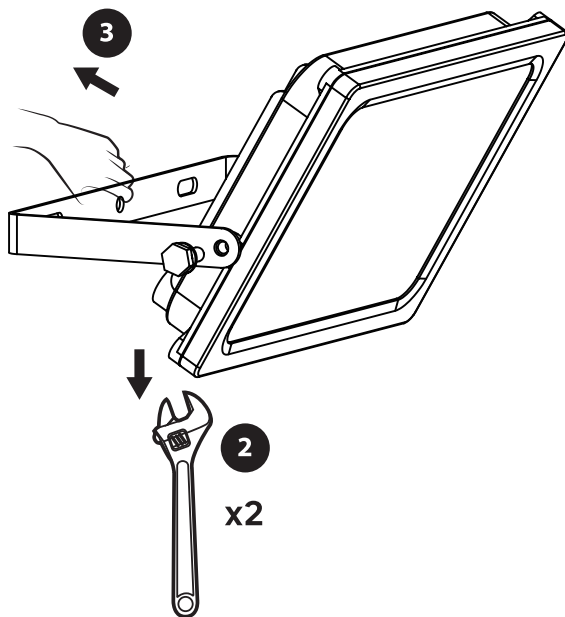

Model no.	Weight	Dimension(L x W x H)	Projected area
HT-FP10W	0.21Kg	11.1x3.2x7.6cm	10m ²
HT-FP30W	0.38Kg	15.7x3.4x10.9cm	30m ²
HT-FP50W	0.55Kg	18.6x3.8x13.3cm	50m ²

⊕ PZ

(ϕ 8*40)

(ST5.5*35)

8mm

1

1

2