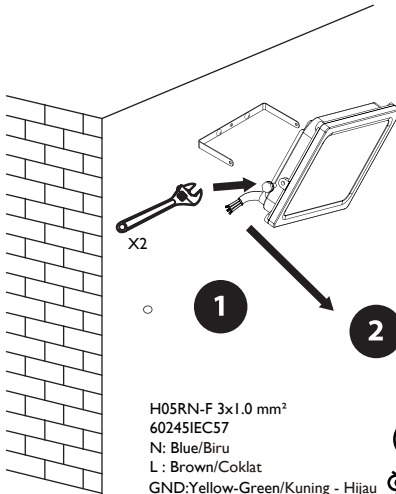

H05RN-F 3x1.0 mm²
60245IEC57
N: Blue/Biru
L: Brown/Coklat
GND: Yellow-Green/Kuning - Hijau

IP65 Junction Box
Kotak Penghubung IP65