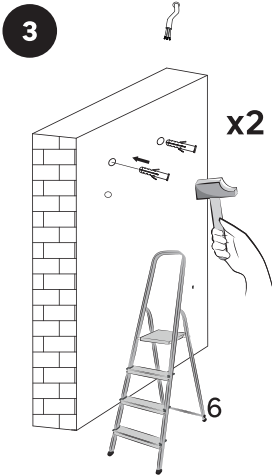

2

4

3

H05RN-F 3x1.0 mm²
60245IEC57
N: Blue/Biru
L: Brown/Coklat
GND: Yellow-Green/Kuning - Hijau

IP65 Junction Box
Kotak Penghubung IP65

The terminal block should be complying with EN60998-2-1/EN60998-2-2
Terminal blok harus sesuai dengan EN60998-2-1/EN60998-2-2