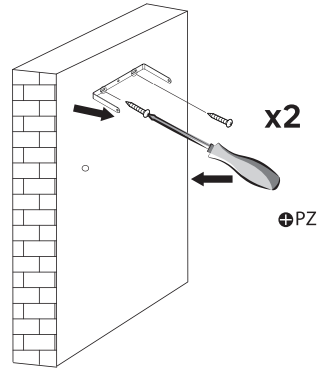

2

4

3

H05RN-F 3x1.0 mm²
60245IEC57
N: Blue/Biru
L: Brown/Coklat
GND: Yellow-Green/Kuning - Hijau

IP65 Junction Box
Kotak Penghubung IP65

The terminal block should be complying with EN60998-2-1/EN60998-2-2
Terminal blok harus sesuai dengan EN60998-2-1/EN60998-2-2