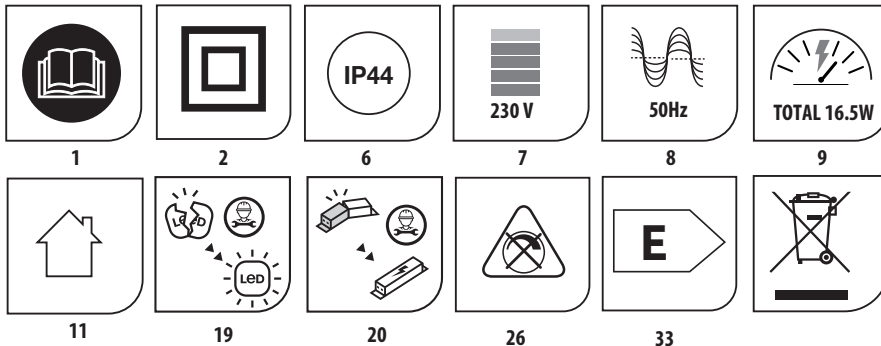

This product contains 2 lights sources of energy efficiency class E

TECHNICAL CHARACTERISTICS

Items	C210929201BK-C / C210929201WH-C
Rating	16.5W
Rated Current	0.08A
Power Factor	> 0.5

A x1

B  x3

C  x4

D  x2